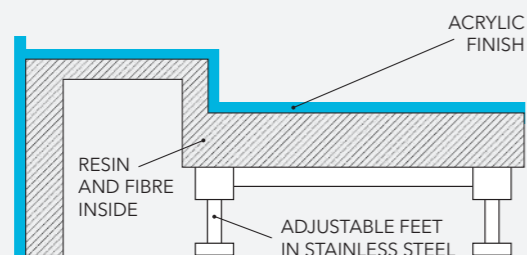

SLIMLINE SQUARE TRAY INCLUDING SHOWER WASTE AND UPSTAND

SLIMLINE RECTANGLE

PRODUCT DESCRIPTION	CODE
Slimline Tray 900 x 760mm Rectangle Tray Upstand With Waste	TSL9076RU
Slimline Tray 1000 x 760mm Rectangle Tray Upstand With Waste	TSL10076RU
Slimline Tray 1000 x 800mm Rectangle Tray Upstand With Waste	TSL10080RU
Slimline Tray 1200 x 760mm Rectangle Tray Upstand With Waste	TSL12076RU
Slimline Tray 1200 x 800mm Rectangle Tray Upstand With Waste	TSL12080RU
Slimline Tray 1200 x 900mm Rectangle Tray Upstand With Waste	TSL12090RU
Slimline Tray 1400 x 900mm Rectangle Tray Upstand With Waste	TSL14090RU
Slimline Tray 1700 x 750mm Rectangle Tray Upstand With Waste	TSL17075RU

SLIMLINE RECTANGLE TRAY INCLUDING SHOWER WASTE AND UPSTAND

SLIMLINE QUADRANT TRAY INCLUDING SHOWER WASTE AND UPSTAND

SLIMLINE QUADRANT

PRODUCT DESCRIPTION	CODE
Slimline Tray 800mm Quadrant Upstand With Waste	TSL80QU
Slimline Tray 900mm Quadrant Upstand With Waste	TSL90QU

SLIMLINE TRAY WITH EASY PLUMB KIT

FLAIR EASY PLUMB KIT

Flair slimline easy plumb shower kits have adjustable legs to comply with building regulations to assist in installation and for maintenance of waste outlets if required after building settlement.

The Flair slimline easy plumb kit provides this access without compromising on style in the bathroom.

An easy plumb tray can be made by using any of the Flair slimline trays and a kit. This will increase the height of the tray by 95mm.