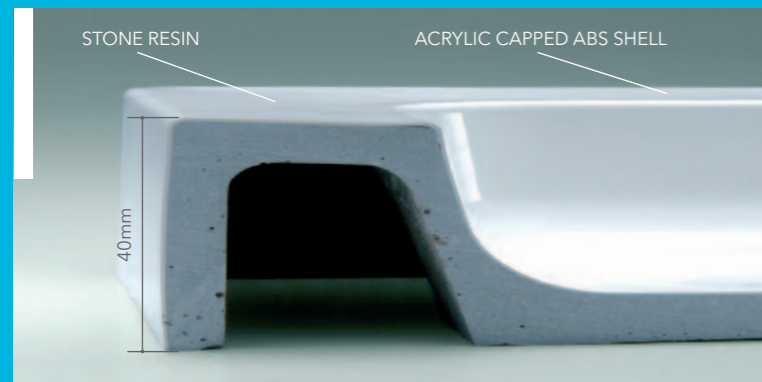

SHOWER TRAYS

FLAIR SLIMLINE SHOWER TRAYS

STRONG AND RIGID
CONSTRUCTION

MANUFACTURED TO BRITISH
STANDARD BS6340/5

TOUGH HIGH GLOSS ABS ACRYLIC
CAPPED SURFACE FINISH

EASY-TO-CLEAN AND MAINTAIN

 HEIGHT 40mm	 SLEEK LOW PROFILE DESIGN	 90mm HIGH FLOW WASTE	 EASY CLEAN FILTER TRAP
 SUITABLE FOR CONVERSION TO EASY PLUMB TRAY	 SUITABLE FOR CONVERSION TO UPSTAND TRAY	 25 YEAR GUARANTEE	