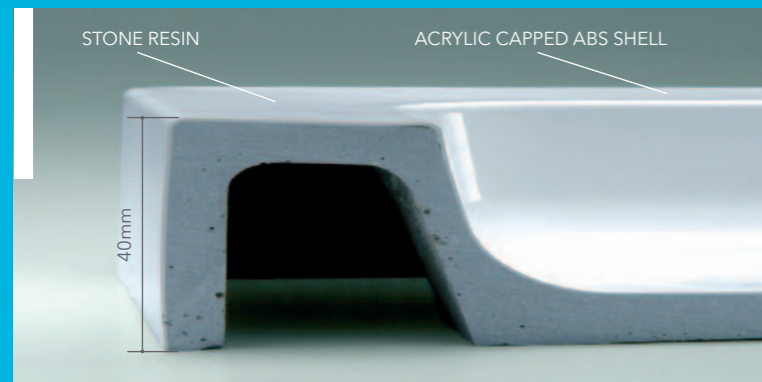

SHOWER TRAYS

FLAIR SLIMLINE SHOWER TRAYS

STRONG AND RIGID CONSTRUCTION

MANUFACTURED TO BRITISH STANDARD BS6340/5

TOUGH HIGH GLOSS ABS ACRYLIC CAPPED SURFACE FINISH

EASY-TO-CLEAN AND MAINTAIN

 HEIGHT 40mm	 SLEEK LOW PROFILE DESIGN	 90mm HIGH FLOW WASTE	 EASY CLEAN FILTER TRAP
 SUITABLE FOR CONVERSION TO EASY PLUMB TRAY	 SUITABLE FOR CONVERSION TO UPSTAND TRAY	 25 YEAR GUARANTEE	