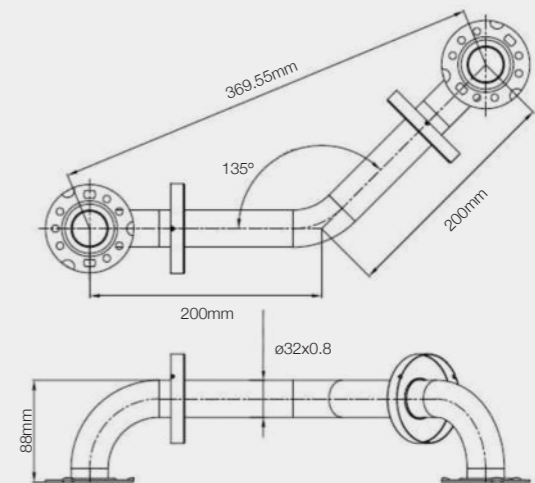

## LINE DRAWINGS

300MM GRAB BAR - 25MM Ø DIAMETER

300MM GRAB BAR - 32MM Ø DIAMETER

450MM GRAB BAR - 25MM Ø DIAMETER

450MM GRAB BAR - 32MM Ø DIAMETER

600MM GRAB BAR - 25MM Ø DIAMETER

600MM GRAB BAR - 32MM Ø DIAMETER

450MM ANGLED GRAB BAR -  
25MM Ø DIAMETER

450MM ANGLED GRAB BAR -  
32MM Ø DIAMETER