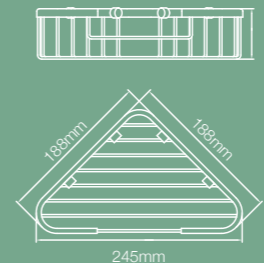

## CORNER BASKETS

PRODUCT DESCRIPTION

DINA - Corner Basket - Closed All Sides Di08

CODE

PRODUCT DESCRIPTION

DINA - Corner Basket - Open 1 Side Di07

CODE

PRODUCT DESCRIPTION