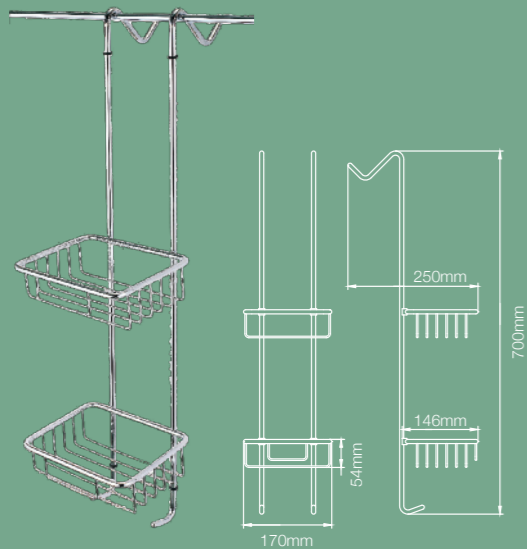

## RECTANGLE BASKETS

PRODUCT DESCRIPTION

DINA - Soap Basket Di06

CODE

PRODUCT DESCRIPTION

DINA - Small Rectangle Basket Di09

CODE

PRODUCT DESCRIPTION

## 2 TIER HANGING BASKETS

PRODUCT DESCRIPTION

DINA - 2 Tier Hanging Basket - Small Di04

CODE

PRODUCT DESCRIPTION

DINA - 2 Tier Hanging Basket - Large Di05

CODE