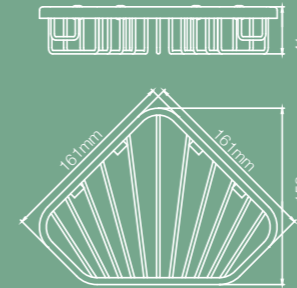

## CORNER BASKETS

PRODUCT DESCRIPTION

DINA - Corner Basket - Closed All Sides Di08

CODE

PRODUCT DESCRIPTION

DINA - Corner Basket - Open 1 Side Di07

CODE

PRODUCT DESCRIPTION