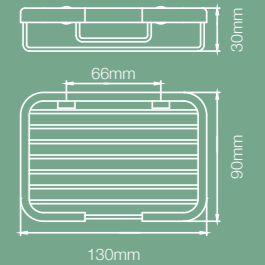

DINA

THE FINISHING TOUCHES
FOR YOUR BATHROOM

SHOWER WIPER

DESCRIPTION CODE

Flair
Shower Wiper Di02

WAVE SHOWER BASKET

PRODUCT DESCRIPTION CODE

DINA - Wave Shower Basket
Chrome Di03

SOAP SHELF

PRODUCT DESCRIPTION CODE

DINA - Soap Shelf
Brushed Stainless Steel Di23

CORNER BASKETS

PRODUCT DESCRIPTION

DINA - Corner Basket - Closed All Sides Di08

CODE

PRODUCT DESCRIPTION

DINA - Corner Basket - Open 1 Side Di07

CODE

PRODUCT DESCRIPTION

DINA - Large Corner Basket Di10

CODE

RECTANGLE BASKETS

PRODUCT DESCRIPTION

DINA - Soap Basket Di06

CODE

PRODUCT DESCRIPTION

DINA - Small Rectangle Basket Di09

CODE

PRODUCT DESCRIPTION

DINA - Large Rectangle Basket Di11

CODE

2 TIER HANGING BASKETS

PRODUCT DESCRIPTION

DINA - 2 Tier Hanging Basket - Small Di04

CODE

PRODUCT DESCRIPTION

DINA - 2 Tier Hanging Basket - Large Di05

CODE