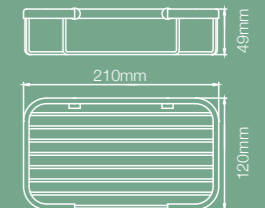

## RECTANGLE BASKETS

PRODUCT DESCRIPTION

DINA - Soap Basket Di06

CODE

PRODUCT DESCRIPTION

DINA - Small Rectangle Basket Di09

CODE

PRODUCT DESCRIPTION

## DINA SHOWER SEAT COLLECTION

PRODUCT DESCRIPTION	SEAT DIMENSIONS (WIDTH x DEPTH)	HEIGHT	CODE
Folding Wall Mounted Shower Seat - Black	360 x 330mm	-	Di16
Folding Wall Mounted Shower Seat - White	360 x 330mm	-	Di17
Folding Shower Seat with Legs - White	410 x 365mm	Adjustable	Di18
Free Standing Shower Seat - White	445 x 275mm	425mm	Di19
Free Standing Shower Seat - Clear Acrylic	420 x 250mm	400mm	Di20