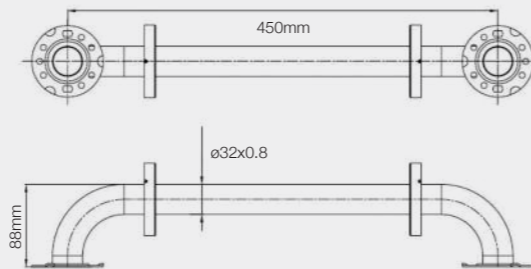

## LINE DRAWINGS

300MM GRAB BAR - 25MM Ø DIAMETER

300MM GRAB BAR - 32MM Ø DIAMETER

450MM GRAB BAR - 25MM Ø DIAMETER

450MM GRAB BAR - 32MM Ø DIAMETER

600MM GRAB BAR - 25MM Ø DIAMETER

600MM GRAB BAR - 32MM Ø DIAMETER

450MM ANGLED GRAB BAR -  
25MM Ø DIAMETER

450MM ANGLED GRAB BAR -  
32MM Ø DIAMETER