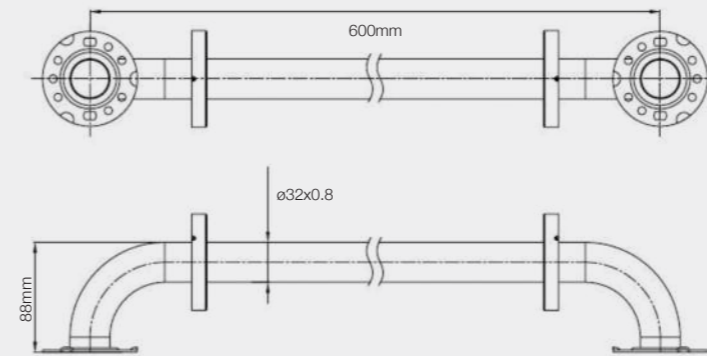

## LINE DRAWINGS

300MM GRAB BAR - 25MM Ø DIAMETER

300MM GRAB BAR - 32MM Ø DIAMETER

450MM GRAB BAR - 25MM Ø DIAMETER

450MM GRAB BAR - 32MM Ø DIAMETER

600MM GRAB BAR - 25MM Ø DIAMETER

600MM GRAB BAR - 32MM Ø DIAMETER

450MM ANGLED GRAB BAR -  
25MM Ø DIAMETER

450MM ANGLED GRAB BAR -  
32MM Ø DIAMETER