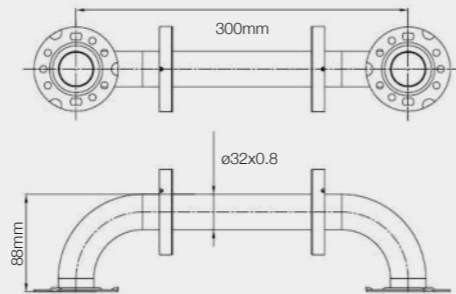

### STRAIGHT POWDER WHITE GRAB BARS

PRODUCT DESCRIPTION	CODE
<b>25mm Diameter</b>	
DINA Grab Bar Straight 25mm Thick - 300mm Long - Powder White	DiGBS25300W
DINA Grab Bar Straight 25mm Thick - 450mm Long - Powder White	DiGBS25450W
DINA Grab Bar Straight 25mm Thick - 600mm Long - Powder White	DiGBS25600W
<b>32mm Diameter</b>	
DINA Grab Bar Straight 32mm Thick - 300mm Long - Powder White	DiGBS32300W
DINA Grab Bar Straight 32mm Thick - 450mm Long - Powder White	DiGBS32450W
DINA Grab Bar Straight 32mm Thick - 600mm Long - Powder White	DiGBS32600W

### ANGLED POLISHED CHROME GRAB BARS

POLISHED CHROME  
450MM

PRODUCT DESCRIPTION	CODE
<b>25mm Diameter</b>	
DINA Grab Bar Angled 25mm Thick - 450mm Long - Polished Chrome	DiGBA25450P
<b>32mm Diameter</b>	
DINA Grab Bar Angled 32mm Thick - 450mm Long - Polished Chrome	DiGBA32450P

## LINE DRAWINGS

300MM GRAB BAR - 25MM Ø DIAMETER

300MM GRAB BAR - 32MM Ø DIAMETER

450MM GRAB BAR - 25MM Ø DIAMETER

450MM GRAB BAR - 32MM Ø DIAMETER

600MM GRAB BAR - 25MM Ø DIAMETER

600MM GRAB BAR - 32MM Ø DIAMETER