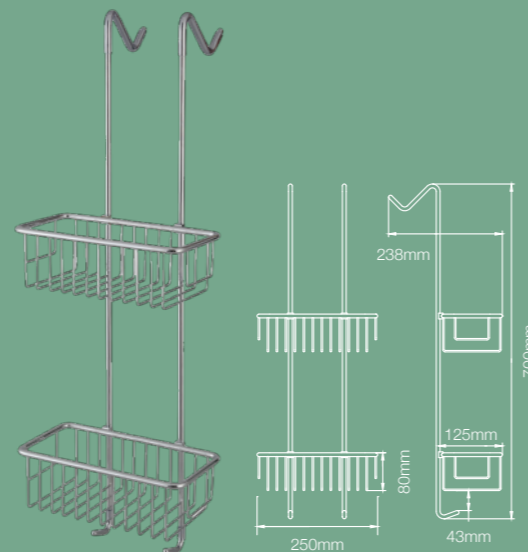

## 2 TIER HANGING BASKETS

PRODUCT DESCRIPTION

DINA - 2 Tier Hanging Basket - Small Di04

CODE

PRODUCT DESCRIPTION

DINA - 2 Tier Hanging Basket - Large Di05

CODE