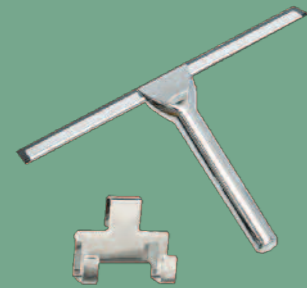

DINA

THE FINISHING TOUCHES
FOR YOUR BATHROOM

SHOWER WIPER

DESCRIPTION CODE

Flair
Shower Wiper Di02