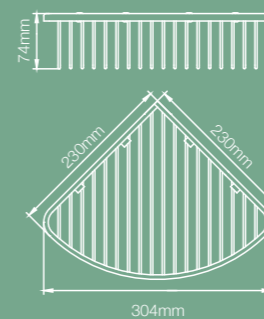

DINA

THE FINISHING TOUCHES
FOR YOUR BATHROOM

SHOWER WIPER

DESCRIPTION CODE

Flair
Shower Wiper Di02

WAVE SHOWER BASKET

PRODUCT DESCRIPTION CODE

DINA - Wave Shower Basket
Chrome Di03

SOAP SHELF

PRODUCT DESCRIPTION CODE

DINA - Soap Shelf
Brushed Stainless Steel Di23

CORNER BASKETS

PRODUCT DESCRIPTION

DINA - Corner Basket - Closed All Sides Di08

CODE

PRODUCT DESCRIPTION

DINA - Corner Basket - Open 1 Side Di07

CODE

PRODUCT DESCRIPTION

DINA - Large Corner Basket Di10

CODE

RECTANGLE BASKETS

PRODUCT DESCRIPTION

DINA - Soap Basket Di06

CODE

PRODUCT DESCRIPTION

DINA - Small Rectangle Basket Di09

CODE

PRODUCT DESCRIPTION

DINA - Large Rectangle Basket Di11

CODE

2 TIER HANGING BASKETS

PRODUCT DESCRIPTION

DINA - 2 Tier Hanging Basket - Small Di04

CODE

PRODUCT DESCRIPTION

DINA - 2 Tier Hanging Basket - Large Di05

CODE