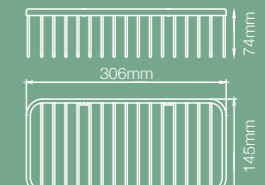

DINA

THE FINISHING TOUCHES
FOR YOUR BATHROOM

SHOWER WIPER

DESCRIPTION CODE

Flair
Shower Wiper Di02

WAVE SHOWER BASKET

PRODUCT DESCRIPTION CODE

DINA - Wave Shower Basket
Chrome Di03

SOAP SHELF

PRODUCT DESCRIPTION CODE

DINA - Soap Shelf
Brushed Stainless Steel Di23

CORNER BASKETS

PRODUCT DESCRIPTION

DINA - Corner Basket - Closed All Sides Di08

CODE

PRODUCT DESCRIPTION

DINA - Corner Basket - Open 1 Side Di07

CODE

PRODUCT DESCRIPTION

DINA - Large Corner Basket Di10

CODE

RECTANGLE BASKETS

PRODUCT DESCRIPTION

DINA - Soap Basket Di06

CODE

PRODUCT DESCRIPTION

DINA - Small Rectangle Basket Di09

CODE

PRODUCT DESCRIPTION

DINA - Large Rectangle Basket Di11

CODE

2 TIER HANGING BASKETS

PRODUCT DESCRIPTION

DINA - 2 Tier Hanging Basket - Small Di04

CODE

PRODUCT DESCRIPTION

DINA - 2 Tier Hanging Basket - Large Di05

CODE