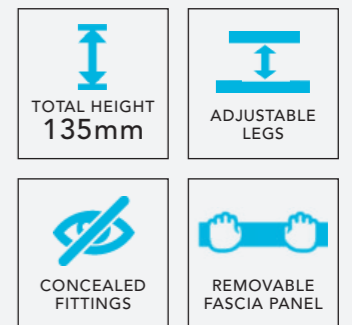

SLIMLINE RECTANGLE TRAY INCLUDING SHOWER WASTE AND UPSTAND

SLIMLINE QUADRANT TRAY INCLUDING SHOWER WASTE AND UPSTAND

SLIMLINE QUADRANT

PRODUCT DESCRIPTION	CODE
Slimline Tray 800mm Quadrant Upstand With Waste	TSL80QU
Slimline Tray 900mm Quadrant Upstand With Waste	TSL90QU

SLIMLINE TRAY WITH EASY PLUMB KIT

FLAIR EASY PLUMB KIT

Flair slimline easy plumb shower kits have adjustable legs to comply with building regulations to assist in installation and for maintenance of waste outlets if required after building settlement.

The Flair slimline easy plumb kit provides this access without compromising on style in the bathroom.

An easy plumb tray can be made by using any of the Flair slimline trays and a kit. This will increase the height of the tray by 95mm.

Accessories are not to scale - for visual representation only.

PRODUCT DESCRIPTION	WEIGHT	CODE
Easy Plumb Riser Kit For All Square Trays & Rectangle Trays (Suitable for maximum tray size of 1200mm)	2kg	WD3
Easy Plumb Riser Kit For All Quadrant Trays (Suitable for maximum tray size of 1200 x 900mm)	3kg	WD4
Easy Plumb Kit For All Square & Rectangle Trays (Up to 2000mm in size)	2kg	WD5
Showerz' Waste	1kg	TSL WASTE