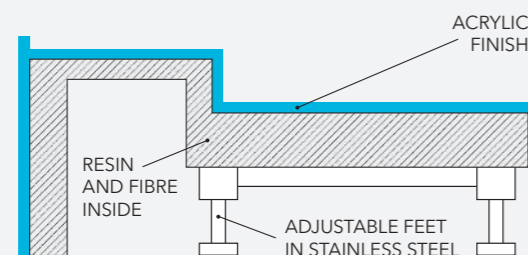

SLIMLINE SQUARE TRAY INCLUDING SHOWER WASTE AND UPSTAND

SLIMLINE RECTANGLE

PRODUCT DESCRIPTION	CODE
Slimline Tray 900 x 760mm Rectangle Tray Upstand With Waste	TSL9076RU
Slimline Tray 1000 x 760mm Rectangle Tray Upstand With Waste	TSL10076RU
Slimline Tray 1000 x 800mm Rectangle Tray Upstand With Waste	TSL10080RU
Slimline Tray 1200 x 760mm Rectangle Tray Upstand With Waste	TSL12076RU
Slimline Tray 1200 x 800mm Rectangle Tray Upstand With Waste	TSL12080RU
Slimline Tray 1200 x 900mm Rectangle Tray Upstand With Waste	TSL12090RU
Slimline Tray 1400 x 900mm Rectangle Tray Upstand With Waste	TSL14090RU
Slimline Tray 1700 x 750mm Rectangle Tray Upstand With Waste	TSL17075RU

SLIMLINE RECTANGLE TRAY INCLUDING SHOWER WASTE AND UPSTAND

SLIMLINE QUADRANT TRAY INCLUDING SHOWER WASTE AND UPSTAND

SLIMLINE QUADRANT

PRODUCT DESCRIPTION	CODE
Slimline Tray 800mm Quadrant Upstand With Waste	TSL80QU
Slimline Tray 900mm Quadrant Upstand With Waste	TSL90QU

SLIMLINE TRAY WITH EASY PLUMB KIT

FLAIR EASY PLUMB KIT

Flair slimline easy plumb shower kits have adjustable legs to comply with building regulations to assist in installation and for maintenance of waste outlets if required after building settlement.

The Flair slimline easy plumb kit provides this access without compromising on style in the bathroom.

An easy plumb tray can be made by using any of the Flair slimline trays and a kit. This will increase the height of the tray by 95mm.