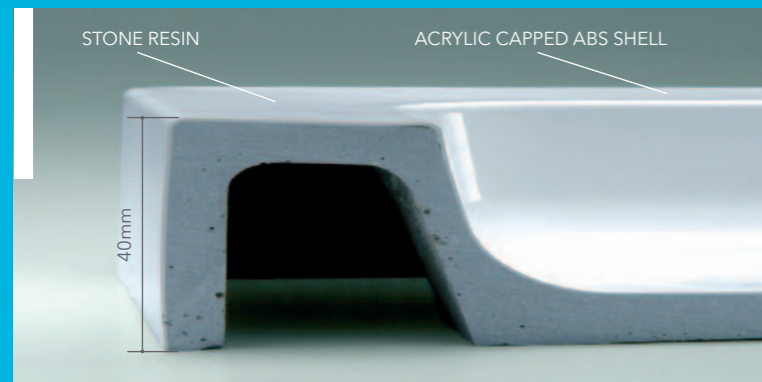

SHOWER TRAYS

FLAIR SLIMLINE SHOWER TRAYS

STRONG AND RIGID CONSTRUCTION

MANUFACTURED TO BRITISH STANDARD BS6340/5

TOUGH HIGH GLOSS ABS ACRYLIC CAPPED SURFACE FINISH

EASY-TO-CLEAN AND MAINTAIN

 HEIGHT 40mm	 SLEEK LOW PROFILE DESIGN	 90mm HIGH FLOW WASTE	 EASY CLEAN FILTER TRAP
 SUITABLE FOR CONVERSION TO EASY PLUMB TRAY	 SUITABLE FOR CONVERSION TO UPSTAND TRAY	 25 YEAR GUARANTEE	

EXTENSIVE SELECTION OF SHOWER TRAY SHAPES AND SIZES TO COMPLEMENT YOUR BATHROOM.

SHOWER TRAY INSTALLATION

All shower trays must be installed as per instructions supplied. Install on a base of fine sand, cement and cement additive Please note: Silicone sealants, foams, mastics, installation compound adhesive or similar must not be used as a substitute for cement. Ensure shower tray is 100% level and water test to ensure water is draining correctly. If not satisfied at any stage do not proceed with fitting. Fitting of Shower Tray is acceptance of quality.