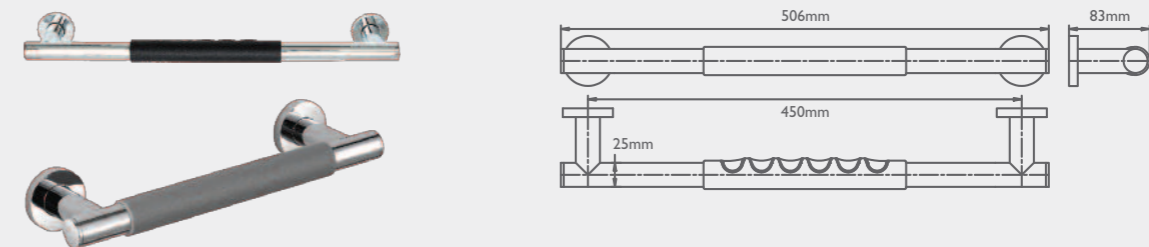

CHROME GRAB BAR 60cm

25mm DIAMETER CHROME GRAB BARS

| PRODUCT DESCRIPTION | CODE |
|---------------------------|----------|
| Soul Chrome Grab Bar 30cm | SOGBS30S |
| Soul Chrome Grab Bar 45cm | SOGBS45S |
| Soul Chrome Grab Bar 60cm | SOGBS60S |

32mm DIAMETER CHROME GRAB BARS

| PRODUCT DESCRIPTION | CODE |
|----------------------------|------------|
| Soul Chrome Grab Bar 30cm* | SOGB32S30S |
| Soul Chrome Grab Bar 45cm* | SOGB32S45S |
| Soul Chrome Grab Bar 60cm* | SOGB32S60S |

*Available July 2018

STRAIGHT GRAB BARS WITH RUBBER GRIP OPTION (25mm DIAMETER)

CHROME GRAB BAR 30cm WITH CHOICE OF BLACK OR GREY RUBBER GRIP

CHROME GRAB BAR 45cm WITH CHOICE OF BLACK OR GREY RUBBER GRIP

CHROME GRAB BAR 60cm WITH CHOICE OF BLACK OR GREY RUBBER GRIP

| PRODUCT DESCRIPTION | CODE |
|--|-----------|
| Soul Chrome Grab Bar 30cm With Black Rubber Grip | SOGBS30SB |
| Soul Chrome Grab Bar 30cm With Grey Rubber Grip | SOGBS30SG |
| Soul Chrome Grab Bar 45cm With Black Rubber Grip | SOGBS45SB |
| Soul Chrome Grab Bar 45cm With Grey Rubber Grip | SOGBS45SG |
| Soul Chrome Grab Bar 60cm With Black Rubber Grip | SOGBS60SB |
| Soul Chrome Grab Bar 60cm With Grey Rubber Grip | SOGBS60SG |