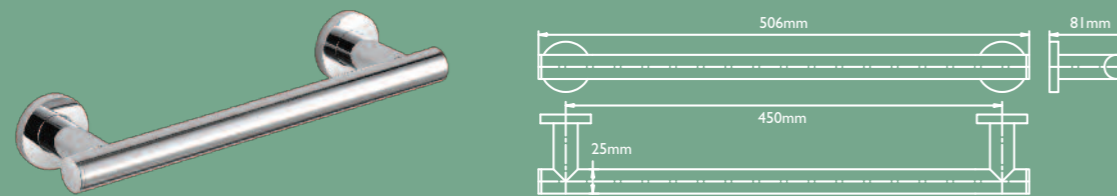

135° Angled Bars With Rubber Grip

90° Angled Bars

90° Angled Bars With Rubber Grip

BLACK RUBBER GRIP OPTION

GREY RUBBER GRIP OPTION

S304
STAINLESS STEEL

200KG
LOAD TEST

25MM OR 32MM
BAR DIAMETER

CONCEALED
FIXINGS

NON SLIP
RUBBER GRIP
OPTIONS
AVAILABLE

S304 STAINLESS
STEEL SCREWS
INCLUDED

10 YEAR
GUARANTEE

SOUL

STRAIGHT GRAB BARS - CHROME PLATED STAINLESS STEEL

CHROME GRAB BAR 30cm

CHROME GRAB BAR 45cm

CHROME GRAB BAR 60cm

25mm DIAMETER CHROME GRAB BARS

| PRODUCT DESCRIPTION | CODE |
|---------------------------|----------|
| Soul Chrome Grab Bar 30cm | SOGBS30S |
| Soul Chrome Grab Bar 45cm | SOGBS45S |
| Soul Chrome Grab Bar 60cm | SOGBS60S |

32mm DIAMETER CHROME GRAB BARS

| PRODUCT DESCRIPTION | CODE |
|----------------------------|------------|
| Soul Chrome Grab Bar 30cm* | SOGB32S30S |
| Soul Chrome Grab Bar 45cm* | SOGB32S45S |
| Soul Chrome Grab Bar 60cm* | SOGB32S60S |