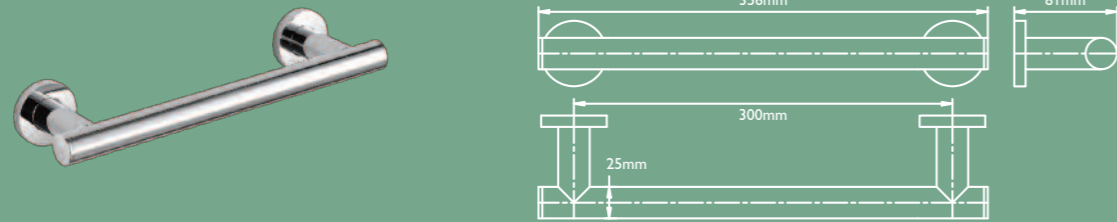

135° Angled Bars With Rubber Grip

90° Angled Bars

90° Angled Bars With Rubber Grip

BLACK RUBBER GRIP OPTION

GREY RUBBER GRIP OPTION

S304
STAINLESS STEEL

200KG
LOAD TEST

25MM OR 32MM
BAR DIAMETER

CONCEALED
FIXINGS

NON SLIP
RUBBER GRIP
OPTIONS
AVAILABLE

S304 STAINLESS
STEEL SCREWS
INCLUDED

10 YEAR
GUARANTEE

SOUL

STRAIGHT GRAB BARS - CHROME PLATED STAINLESS STEEL

CHROME GRAB BAR 30cm

CHROME GRAB BAR 45cm

CHROME GRAB BAR 60cm

25mm DIAMETER CHROME GRAB BARS

| PRODUCT DESCRIPTION | CODE |
|---------------------------|----------|
| Soul Chrome Grab Bar 30cm | SOGBS30S |
| Soul Chrome Grab Bar 45cm | SOGBS45S |
| Soul Chrome Grab Bar 60cm | SOGBS60S |

32mm DIAMETER CHROME GRAB BARS

| PRODUCT DESCRIPTION | CODE |
|----------------------------|------------|
| Soul Chrome Grab Bar 30cm* | SOGB32S30S |
| Soul Chrome Grab Bar 45cm* | SOGB32S45S |
| Soul Chrome Grab Bar 60cm* | SOGB32S60S |