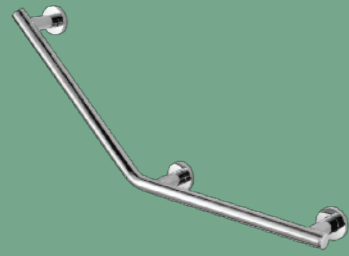

32mm DIAMETER CHROME GRAB BARS

| PRODUCT DESCRIPTION | CODE |
|----------------------------|------------|
| Soul Chrome Grab Bar 30cm* | SOGB32S30S |
| Soul Chrome Grab Bar 45cm* | SOGB32S45S |
| Soul Chrome Grab Bar 60cm* | SOGB32S60S |

*Available July 2018

STRAIGHT GRAB BARS WITH RUBBER GRIP OPTION (25mm DIAMETER)

CHROME GRAB BAR 30cm WITH CHOICE OF BLACK OR GREY RUBBER GRIP

CHROME GRAB BAR 45cm WITH CHOICE OF BLACK OR GREY RUBBER GRIP

CHROME GRAB BAR 60cm WITH CHOICE OF BLACK OR GREY RUBBER GRIP

| PRODUCT DESCRIPTION | CODE |
|--|-----------|
| Soul Chrome Grab Bar 30cm With Black Rubber Grip | SOGBS30SB |
| Soul Chrome Grab Bar 30cm With Grey Rubber Grip | SOGBS30SG |
| Soul Chrome Grab Bar 45cm With Black Rubber Grip | SOGBS45SB |
| Soul Chrome Grab Bar 45cm With Grey Rubber Grip | SOGBS45SG |
| Soul Chrome Grab Bar 60cm With Black Rubber Grip | SOGBS60SB |
| Soul Chrome Grab Bar 60cm With Grey Rubber Grip | SOGBS60SG |

SOUL

135° ANGLED BAR OPTIONS - CHROME PLATED STAINLESS STEEL

LEFT HAND

RIGHT HAND

UNIVERSAL WITH BASKET - SUITS LEFT OR RIGHT HAND APPLICATION

25mm DIAMETER 135° ANGLED GRAB BARS

| PRODUCT DESCRIPTION | CODE |
|---|-----------|
| Soul 135° Chrome Grab Bar - Left Hand | SOGBI35LS |
| Soul 135° Chrome Grab Bar - Right Hand | SOGBI35RS |
| Soul 135° Chrome Grab Bar - Universal With Basket | SOGBABS |