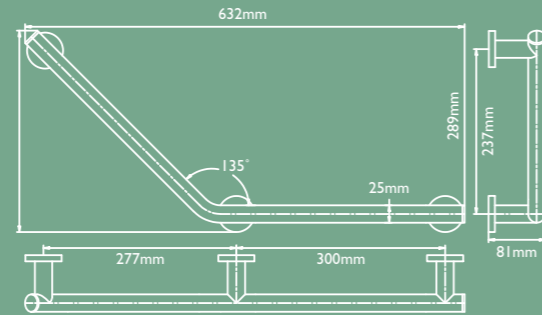

SOUL

135° ANGLED BAR OPTIONS - CHROME PLATED STAINLESS STEEL

LEFT HAND

RIGHT HAND

UNIVERSAL WITH BASKET - SUITS LEFT OR RIGHT HAND APPLICATION

25mm DIAMETER 135° ANGLED GRAB BARS

| PRODUCT DESCRIPTION | CODE |
|---|-----------|
| Soul 135° Chrome Grab Bar - Left Hand | SOGBI35LS |
| Soul 135° Chrome Grab Bar - Right Hand | SOGBI35RS |
| Soul 135° Chrome Grab Bar - Universal With Basket | SOGBABS |