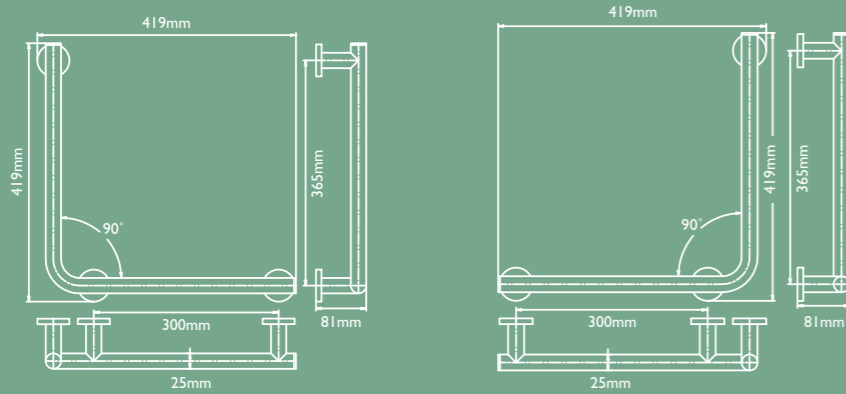

CODE

SOUL

90° ANGLED BARS - CHROME PLATED STAINLESS STEEL

90° ANGLED BARS WITH RUBBER GRIP

LEFT HAND

RIGHT HAND

25MM DIAMETER - 90° ANGLED GRAB BARS

PRODUCT DESCRIPTION

CODE

Soul 90° Chrome Grab Bar - Left Hand (25mm Diameter) SOGB90LS

Soul 90° Chrome Grab Bar - Right Hand (25mm Diameter) SOGB90RS

32MM DIAMETER - 90° ANGLED GRAB BARS

PRODUCT DESCRIPTION

CODE

Soul 90° Chrome Grab Bar - Left Hand (32mm Diameter) SOGB3290LS