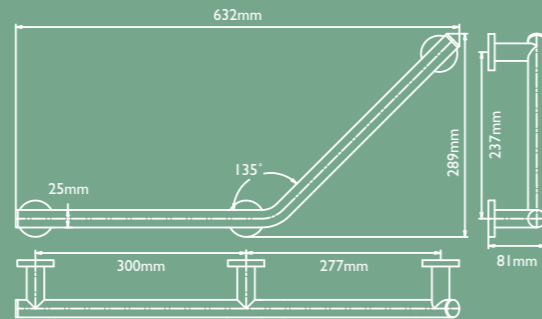

SOUL

135° ANGLED BAR OPTIONS - CHROME PLATED STAINLESS STEEL

LEFT HAND

RIGHT HAND

UNIVERSAL WITH BASKET - SUITS LEFT OR RIGHT HAND APPLICATION

25mm DIAMETER 135° ANGLED GRAB BARS

| PRODUCT DESCRIPTION | CODE |
|---|-----------|
| Soul 135° Chrome Grab Bar - Left Hand | SOGBI35LS |
| Soul 135° Chrome Grab Bar - Right Hand | SOGBI35RS |
| Soul 135° Chrome Grab Bar - Universal With Basket | SOGBABS |