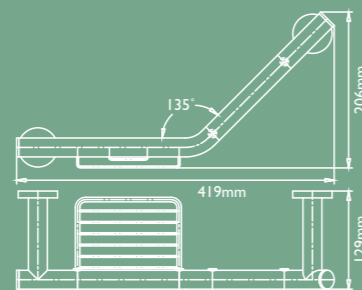

32mm DIAMETER CHROME GRAB BARS

| PRODUCT DESCRIPTION | CODE |
|----------------------------|------------|
| Soul Chrome Grab Bar 30cm* | SOGB32S30S |
| Soul Chrome Grab Bar 45cm* | SOGB32S45S |
| Soul Chrome Grab Bar 60cm* | SOGB32S60S |

SOUL

135° ANGLED BAR OPTIONS - CHROME PLATED STAINLESS STEEL

LEFT HAND

RIGHT HAND

UNIVERSAL WITH BASKET - SUITS LEFT OR RIGHT HAND APPLICATION

25mm DIAMETER 135° ANGLED GRAB BARS

| PRODUCT DESCRIPTION | CODE |
|---|-----------|
| Soul 135° Chrome Grab Bar - Left Hand | SOGBI35LS |
| Soul 135° Chrome Grab Bar - Right Hand | SOGBI35RS |
| Soul 135° Chrome Grab Bar - Universal With Basket | SOGBABS |

32mm DIAMETER 135° ANGLED GRAB BARS

| PRODUCT DESCRIPTION | CODE |
|--|------------|
| Soul 135° Chrome Angled Grab Bar (32mm diameter) | SOGB32135S |

135° ANGLED BAR OPTIONS WITH RUBBER GRIP OPTION (25MM DIAMETER)

CODE

Soul 90° Chrome Grab Bar - Left Hand (25mm Diameter) SOGB90LS

Soul 90° Chrome Grab Bar - Right Hand (25mm Diameter) SOGB90RS

32MM DIAMETER - 90° ANGLED GRAB BARS

PRODUCT DESCRIPTION

CODE

Soul 90° Chrome Grab Bar - Left Hand (32mm Diameter) SOGB3290LS