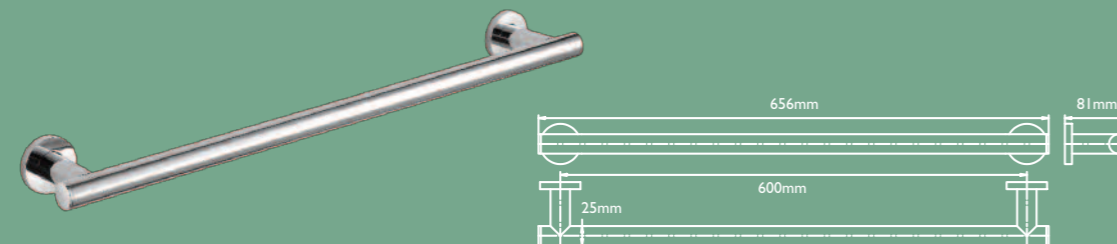

135° Angled Bars With Rubber Grip

90° Angled Bars

90° Angled Bars With Rubber Grip

BLACK RUBBER GRIP OPTION

GREY RUBBER GRIP OPTION

S304
STAINLESS STEEL

200KG
LOAD TEST

25MM OR 32MM
BAR DIAMETER

CONCEALED
FIXINGS

NON SLIP
RUBBER GRIP
OPTIONS
AVAILABLE

S304 STAINLESS
STEEL SCREWS
INCLUDED

10 YEAR
GUARANTEE

SOUL

STRAIGHT GRAB BARS - CHROME PLATED STAINLESS STEEL

CHROME GRAB BAR 30cm

CHROME GRAB BAR 45cm

CHROME GRAB BAR 60cm

25mm DIAMETER CHROME GRAB BARS

| PRODUCT DESCRIPTION | CODE |
|---------------------------|----------|
| Soul Chrome Grab Bar 30cm | SOGBS30S |
| Soul Chrome Grab Bar 45cm | SOGBS45S |
| Soul Chrome Grab Bar 60cm | SOGBS60S |

32mm DIAMETER CHROME GRAB BARS

| PRODUCT DESCRIPTION | CODE |
|----------------------------|------------|
| Soul Chrome Grab Bar 30cm* | SOGB32S30S |
| Soul Chrome Grab Bar 45cm* | SOGB32S45S |
| Soul Chrome Grab Bar 60cm* | SOGB32S60S |