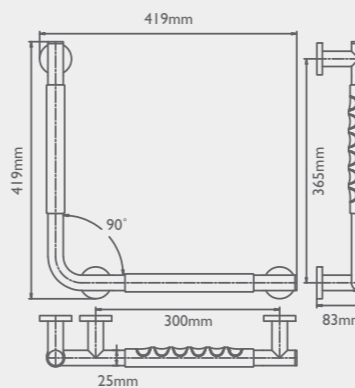

CODE

SOUL

90° ANGLED BARS - CHROME PLATED STAINLESS STEEL

90° ANGLED BARS WITH RUBBER GRIP

LEFT HAND

RIGHT HAND

25MM DIAMETER - 90° ANGLED GRAB BARS

PRODUCT DESCRIPTION

CODE

Soul 90° Chrome Grab Bar - Left Hand (25mm Diameter) SOGB90LS

Soul 90° Chrome Grab Bar - Right Hand (25mm Diameter) SOGB90RS

32MM DIAMETER - 90° ANGLED GRAB BARS

PRODUCT DESCRIPTION

CODE

Soul 90° Chrome Grab Bar - Left Hand (32mm Diameter) SOGB3290LS

Soul 90° Chrome Grab Bar - Right Hand (32mm Diameter) SOGB3290RS

LEFT HAND WITH GREY RUBBER GRIP

RIGHT HAND WITH GREY RUBBER GRIP

PRODUCT DESCRIPTION

CODE

Soul 90 Chrome Grab Bar - Left Hand With Black Rubber Grip SOGB90LSB