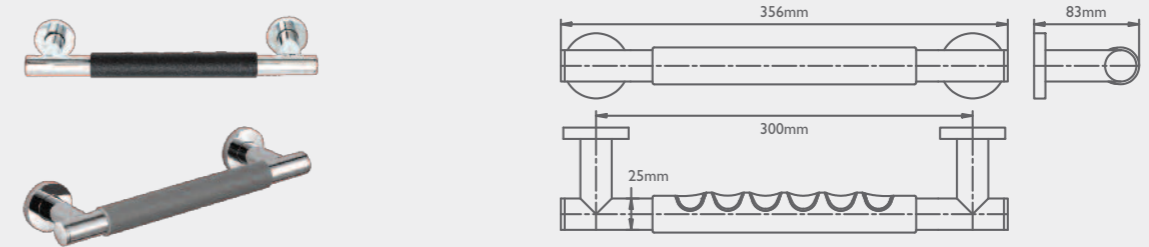

CHROME GRAB BAR 60cm

25mm DIAMETER CHROME GRAB BARS

| PRODUCT DESCRIPTION | CODE |
|---------------------------|----------|
| Soul Chrome Grab Bar 30cm | SOGBS30S |
| Soul Chrome Grab Bar 45cm | SOGBS45S |
| Soul Chrome Grab Bar 60cm | SOGBS60S |

32mm DIAMETER CHROME GRAB BARS

| PRODUCT DESCRIPTION | CODE |
|----------------------------|------------|
| Soul Chrome Grab Bar 30cm* | SOGB32S30S |
| Soul Chrome Grab Bar 45cm* | SOGB32S45S |
| Soul Chrome Grab Bar 60cm* | SOGB32S60S |

*Available July 2018

STRAIGHT GRAB BARS WITH RUBBER GRIP OPTION (25mm DIAMETER)

CHROME GRAB BAR 30cm WITH CHOICE OF BLACK OR GREY RUBBER GRIP

CHROME GRAB BAR 45cm WITH CHOICE OF BLACK OR GREY RUBBER GRIP

CHROME GRAB BAR 60cm WITH CHOICE OF BLACK OR GREY RUBBER GRIP

| PRODUCT DESCRIPTION | CODE |
|--|-----------|
| Soul Chrome Grab Bar 30cm With Black Rubber Grip | SOGBS30SB |
| Soul Chrome Grab Bar 30cm With Grey Rubber Grip | SOGBS30SG |
| Soul Chrome Grab Bar 45cm With Black Rubber Grip | SOGBS45SB |
| Soul Chrome Grab Bar 45cm With Grey Rubber Grip | SOGBS45SG |
| Soul Chrome Grab Bar 60cm With Black Rubber Grip | SOGBS60SB |
| Soul Chrome Grab Bar 60cm With Grey Rubber Grip | SOGBS60SG |