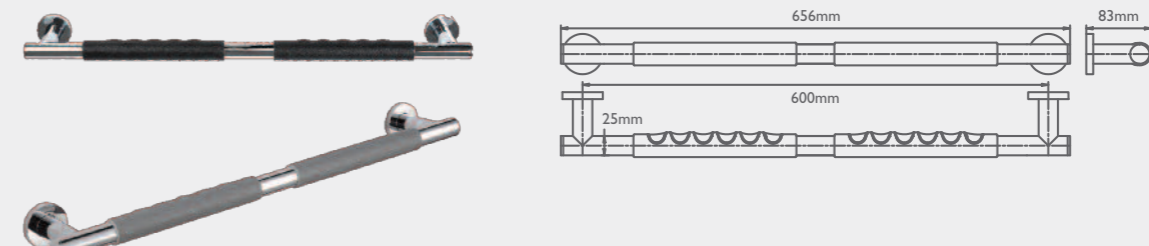

CHROME GRAB BAR 60cm

25mm DIAMETER CHROME GRAB BARS

| PRODUCT DESCRIPTION | CODE |
|---------------------------|----------|
| Soul Chrome Grab Bar 30cm | SOGBS30S |
| Soul Chrome Grab Bar 45cm | SOGBS45S |
| Soul Chrome Grab Bar 60cm | SOGBS60S |

32mm DIAMETER CHROME GRAB BARS

| PRODUCT DESCRIPTION | CODE |
|----------------------------|------------|
| Soul Chrome Grab Bar 30cm* | SOGB32S30S |
| Soul Chrome Grab Bar 45cm* | SOGB32S45S |
| Soul Chrome Grab Bar 60cm* | SOGB32S60S |

*Available July 2018

STRAIGHT GRAB BARS WITH RUBBER GRIP OPTION (25mm DIAMETER)

CHROME GRAB BAR 30cm WITH CHOICE OF BLACK OR GREY RUBBER GRIP

CHROME GRAB BAR 45cm WITH CHOICE OF BLACK OR GREY RUBBER GRIP

CHROME GRAB BAR 60cm WITH CHOICE OF BLACK OR GREY RUBBER GRIP

| PRODUCT DESCRIPTION | CODE |
|--|-----------|
| Soul Chrome Grab Bar 30cm With Black Rubber Grip | SOGBS30SB |
| Soul Chrome Grab Bar 30cm With Grey Rubber Grip | SOGBS30SG |
| Soul Chrome Grab Bar 45cm With Black Rubber Grip | SOGBS45SB |
| Soul Chrome Grab Bar 45cm With Grey Rubber Grip | SOGBS45SG |
| Soul Chrome Grab Bar 60cm With Black Rubber Grip | SOGBS60SB |
| Soul Chrome Grab Bar 60cm With Grey Rubber Grip | SOGBS60SG |