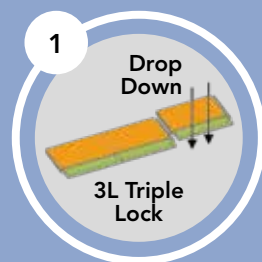

Klicker Floor Quick & Easy Click-fit System