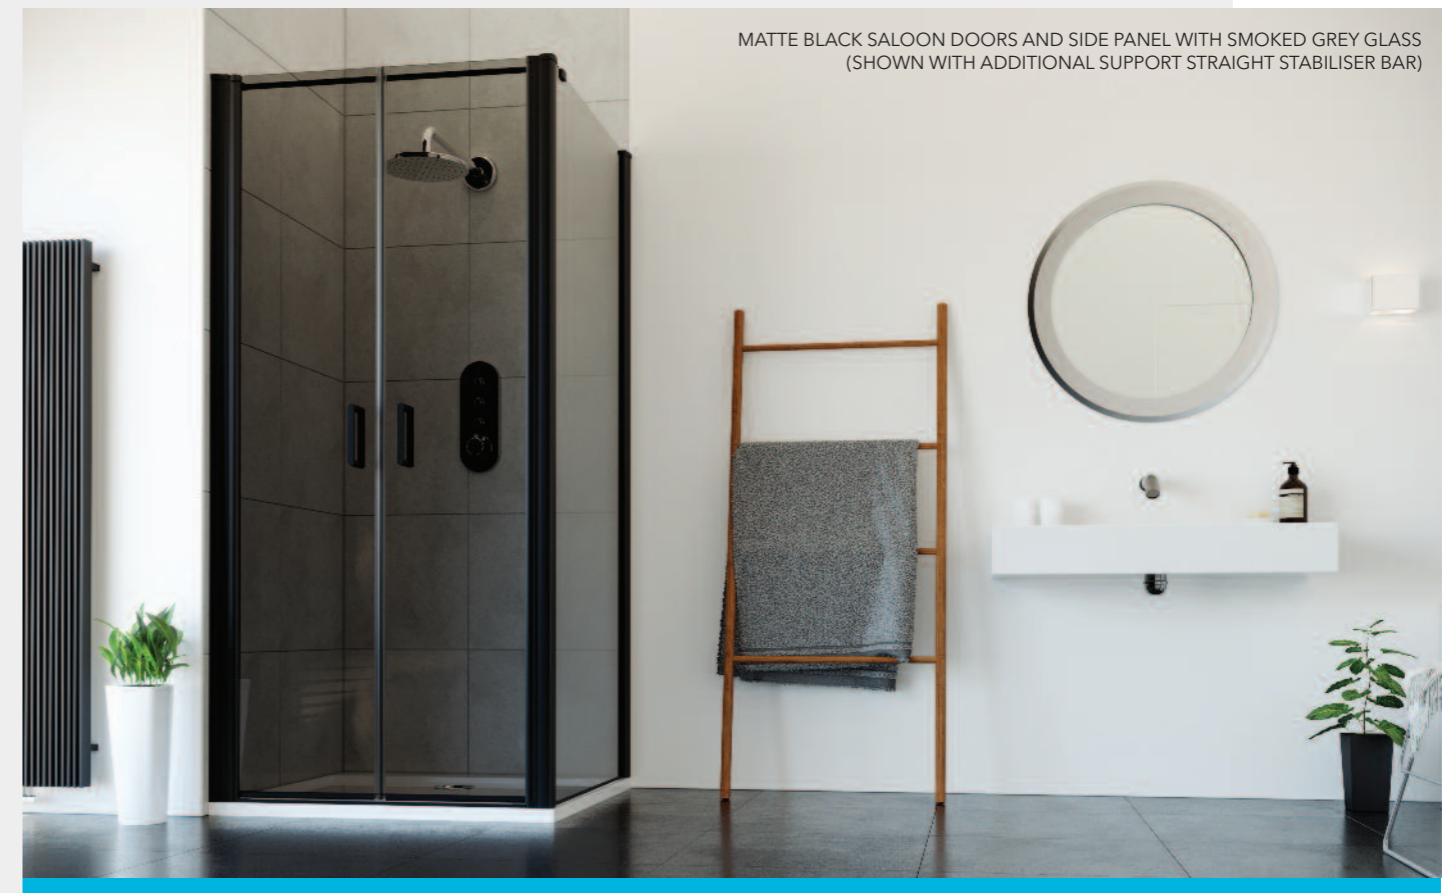

FLAIR FRAMELESS COLOURED - HEIGHT 1950mm / GLASS THICKNESS 6mm

FLAIR FRAMELESS - SATIN CHROME FINISH WITH OPAQUE GLASS

PRODUCT DESCRIPTION	ADJUSTMENT SIZE		ACCESS	WEIGHT	CODE
	MIN	MAX			
Saloon Door 800mm	750mm	800mm	640mm	26kg	FFSD80MP
Saloon Door 900mm	850mm	900mm	740mm	29kg	FFSD90MP
Pivot Door 800mm LEFT HAND	750mm	800mm	640mm	26kg	FFPD80LMP
Pivot Door 800mm RIGHT HAND	750mm	800mm	640mm	26kg	FFPD80RMP
Pivot Door 900mm LEFT HAND	850mm	900mm	740mm	29kg	FFPD90LMP
Pivot Door 900mm RIGHT HAND	850mm	900mm	740mm	29kg	FFPD90RMP
Side Panel 800mm	765mm	790mm	-	28kg	FFSP80MP
Side Panel 900mm	865mm	890mm	-	30kg	FFSP90MP
Flair Frameless Inline Panel 200mm	-	-	-	12kg	FFIL20MP
Flair Frameless Inline Panel 300mm	-	-	-	14kg	FFIL30MP
Flair Frameless Inline Panel 400mm	-	-	-	16kg	FFIL40MP
Flair Frameless Satin Chrome Angled Stabilising Bar 350mm	-	-	-	0.5kg	S-FFSB35MP
Flair Frameless Satin Chrome Angled Stabilising Bar 650mm	-	-	-	0.7kg	S-FFASB65MP
Flair Frameless Satin Chrome Straight Stabilising Bar 1200mm	-	-	-	1kg	S-FFSB120MP
Flair Frameless Satin Chrome Compensating Bar 10mm	-	-	-	0.7kg	FFCB10MP
Flair Frameless Satin Chrome Compensating Bar 25mm	-	-	-	1kg	FFCB25MP

FLAIR FRAMELESS - MATTE BLACK WITH SMOKED GREY GLASS