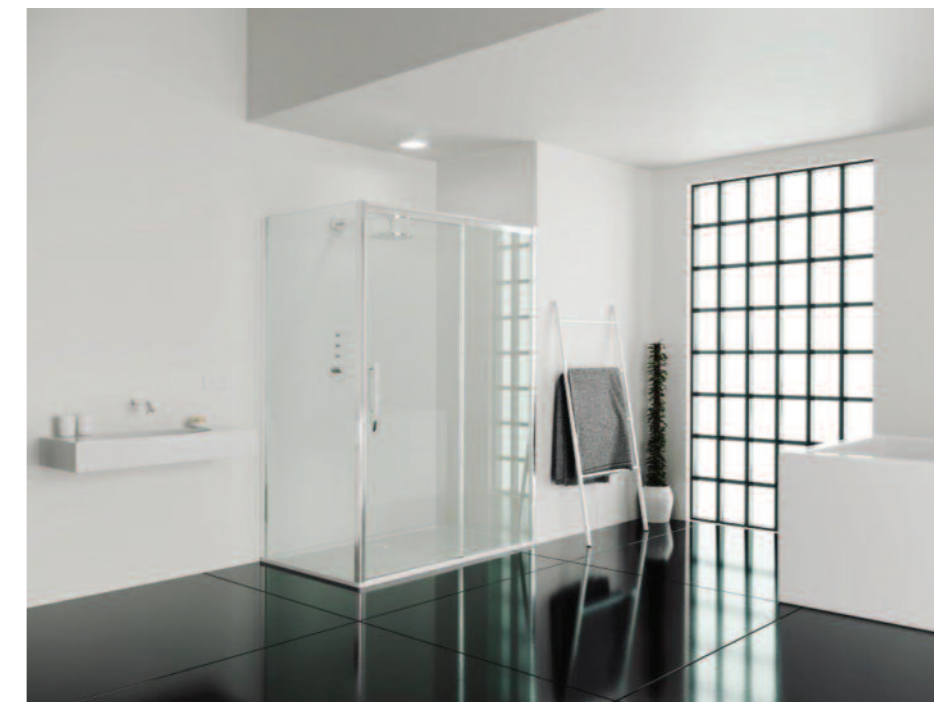

NAMARA - HEIGHT 1900mm / GLASS THICKNESS 8mm

NAMARA KSASS SLIDER - FRAMELESS BOTTOM RAIL

PRODUCT DESCRIPTION	ADJUSTMENT SIZE		ACCESS	WEIGHT	CODE
	MIN	MAX			
KSASS Namara Slider 1100mm	1055mm	1099mm	440mm	43kg	KSASS110S
KSASS Namara Slider 1200mm	1155mm	1195mm	490mm	46kg	KSASS120S
KSASS Namara Slider 1300mm	1255mm	1295mm	540mm	49kg	KSASS130S
KSASS Namara Slider 1400mm	1355mm	1395mm	590mm	58kg	KSASS140S
KSASS Namara Slider 1500mm	1455mm	1495mm	640mm	62kg	KSASS150S
KSASS Namara Slider 1600mm	1555mm	1595mm	690mm	67kg	KSASS160S

KSASS FRAMELESS SIDE PANEL - FRAMELESS BOTTOM RAIL

PRODUCT DESCRIPTION	ADJUSTMENT SIZE		ACCESS	WEIGHT	CODE
	MIN	MAX			
KSASS Namara Frameless Side Panel 700mm	675mm	695mm	-	25.5kg	KUFSPSS70S
KSASS Namara Frameless Side Panel 760mm	740mm	760mm	-	27.5kg	KUFSPSS76S
KSASS Namara Frameless Side Panel 800mm	775mm	795mm	-	29.5kg	KUFSPSS80S
KSASS Namara Frameless Side Panel 900mm	875mm	895mm	-	36.5kg	KUFSPSS90S

NAMARA - HEIGHT 1950mm / GLASS THICKNESS UP TO 8mm

NAMARA 1950mm - FRAMELESS SIDE PANEL

PRODUCT DESCRIPTION	ADJUSTMENT SIZE		WEIGHT	CODE
	MIN	MAX		
Frameless Side Panel 700mm	665mm	690mm	28.5kg	NUFSP70SC
Frameless Side Panel 760mm	725mm	750mm	31kg	NUFSP76SC
Frameless Side Panel 800mm	765mm	790mm	32.5kg	NUFSP80SC
Frameless Side Panel 900mm	865mm	890mm	36.5kg	NUFSP90SC
Frameless Side Panel 1000mm	965mm	990mm	41kg	NUFSP100SC
Frameless Side Panel 1200mm	1165mm	1190mm	49.5kg	NUFSP120SC

NAMARA 1950mm - OTHER

PRODUCT DESCRIPTION	WEIGHT	CODE
Compensating Bar 25mm	1kg	NCB25SC