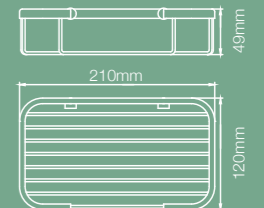

## RECTANGLE BASKETS

PRODUCT DESCRIPTION

DINA - Soap Basket Di06

CODE

PRODUCT DESCRIPTION

DINA - Small Rectangle Basket Di09

CODE

PRODUCT DESCRIPTION

## DINA SHOWER SEAT COLLECTION

Di16

Di18

Di17

Di19

PRODUCT DESCRIPTION	SEAT DIMENSIONS (WIDTH x DEPTH)	HEIGHT	CODE
Folding Wall Mounted Shower Seat - Black	360 x 330mm	-	Di16
Folding Wall Mounted Shower Seat - White	360 x 330mm	-	Di17
Folding Shower Seat with Legs - White	410 x 365mm	Adjustable	Di18
Free Standing Shower Seat - White	445 x 275mm	425mm	Di19
Free Standing Shower Seat - Clear Acrylic	420 x 250mm	400mm	Di20