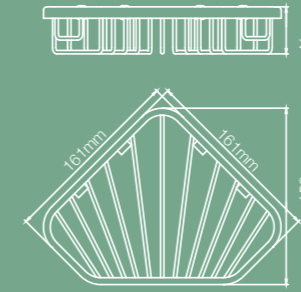

## CORNER BASKETS

PRODUCT DESCRIPTION

DINA - Corner Basket - Closed All Sides Di08

CODE

PRODUCT DESCRIPTION

DINA - Corner Basket - Open 1 Side Di07

CODE

PRODUCT DESCRIPTION