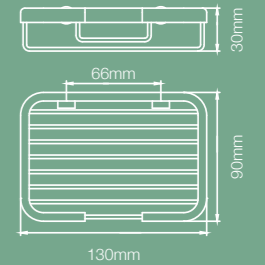

DINA

THE FINISHING TOUCHES
FOR YOUR BATHROOM

SHOWER WIPER

DESCRIPTION CODE

Flair
Shower Wiper Di02

WAVE SHOWER BASKET

PRODUCT DESCRIPTION CODE

DINA - Wave Shower Basket
Chrome Di03

SOAP SHELF

PRODUCT DESCRIPTION CODE

DINA - Soap Shelf
Brushed Stainless Steel Di23

CORNER BASKETS

PRODUCT DESCRIPTION

DINA - Corner Basket - Closed All Sides Di08

CODE

PRODUCT DESCRIPTION

DINA - Corner Basket - Open 1 Side Di07

CODE

PRODUCT DESCRIPTION

DINA - Large Corner Basket Di10

CODE

RECTANGLE BASKETS

PRODUCT DESCRIPTION

DINA - Soap Basket Di06

CODE

PRODUCT DESCRIPTION

DINA - Small Rectangle Basket Di09

CODE

PRODUCT DESCRIPTION

DINA - Large Rectangle Basket Di11

CODE

2 TIER HANGING BASKETS

PRODUCT DESCRIPTION

DINA - 2Tier Hanging Basket - Small Di04

CODE

PRODUCT DESCRIPTION

DINA - 2Tier Hanging Basket - Large Di05

CODE