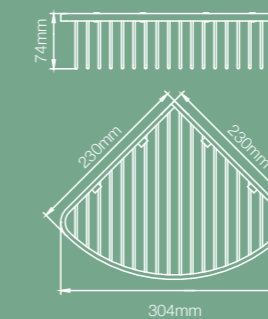

DINA

THE FINISHING TOUCHES
FOR YOUR BATHROOM

SHOWER WIPER

DESCRIPTION CODE

Flair
Shower Wiper Di02

WAVE SHOWER BASKET

PRODUCT DESCRIPTION CODE

DINA - Wave Shower Basket
Chrome Di03

SOAP SHELF

PRODUCT DESCRIPTION CODE

DINA - Soap Shelf
Brushed Stainless Steel Di23

CORNER BASKETS

PRODUCT DESCRIPTION

DINA - Corner Basket - Closed All Sides Di08

CODE

PRODUCT DESCRIPTION

DINA - Corner Basket - Open 1 Side Di07

CODE

PRODUCT DESCRIPTION

DINA - Large Corner Basket Di10

CODE

RECTANGLE BASKETS

PRODUCT DESCRIPTION

DINA - Soap Basket Di06

CODE

PRODUCT DESCRIPTION

DINA - Small Rectangle Basket Di09

CODE

PRODUCT DESCRIPTION

DINA - Large Rectangle Basket Di11

CODE

2 TIER HANGING BASKETS

PRODUCT DESCRIPTION

DINA - 2Tier Hanging Basket - Small Di04

CODE

PRODUCT DESCRIPTION

DINA - 2Tier Hanging Basket - Large Di05

CODE