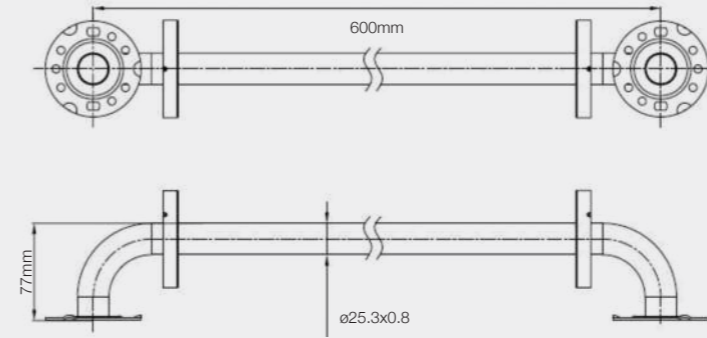

## LINE DRAWINGS

300MM GRAB BAR - 25MM Ø DIAMETER

300MM GRAB BAR - 32MM Ø DIAMETER

450MM GRAB BAR - 25MM Ø DIAMETER

450MM GRAB BAR - 32MM Ø DIAMETER

600MM GRAB BAR - 25MM Ø DIAMETER

600MM GRAB BAR - 32MM Ø DIAMETER

450MM ANGLED GRAB BAR -  
25MM Ø DIAMETER

450MM ANGLED GRAB BAR -  
32MM Ø DIAMETER