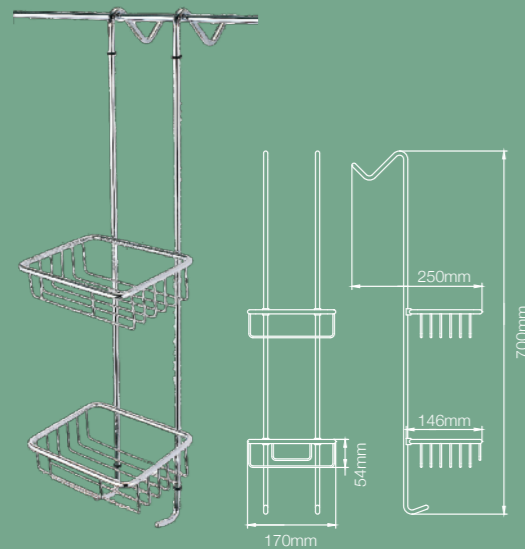

DINA

THE FINISHING TOUCHES
FOR YOUR BATHROOM

SHOWER WIPER

DESCRIPTION CODE

Flair
Shower Wiper Di02

WAVE SHOWER BASKET

PRODUCT DESCRIPTION CODE

DINA - Wave Shower Basket
Chrome Di03

SOAP SHELF

PRODUCT DESCRIPTION CODE

DINA - Soap Shelf
Brushed Stainless Steel Di23

CORNER BASKETS

PRODUCT DESCRIPTION

DINA - Corner Basket - Closed All Sides Di08

CODE

PRODUCT DESCRIPTION

DINA - Corner Basket - Open 1 Side Di07

CODE

PRODUCT DESCRIPTION

DINA - Large Corner Basket Di10

CODE

RECTANGLE BASKETS

PRODUCT DESCRIPTION

DINA - Soap Basket Di06

CODE

PRODUCT DESCRIPTION

DINA - Small Rectangle Basket Di09

CODE

PRODUCT DESCRIPTION

DINA - Large Rectangle Basket Di11

CODE

2 TIER HANGING BASKETS

PRODUCT DESCRIPTION

DINA - 2Tier Hanging Basket - Small Di04

CODE