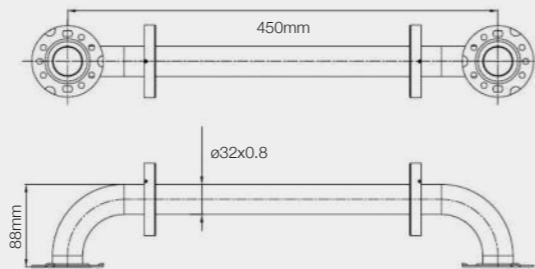

## LINE DRAWINGS

300MM GRAB BAR - 25MM Ø DIAMETER

300MM GRAB BAR - 32MM Ø DIAMETER

450MM GRAB BAR - 25MM Ø DIAMETER

450MM GRAB BAR - 32MM Ø DIAMETER

600MM GRAB BAR - 25MM Ø DIAMETER

600MM GRAB BAR - 32MM Ø DIAMETER

450MM ANGLED GRAB BAR -  
25MM Ø DIAMETER

450MM ANGLED GRAB BAR -  
32MM Ø DIAMETER