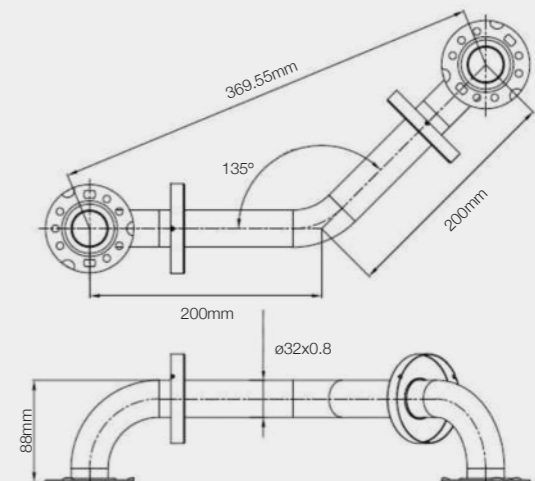

## LINE DRAWINGS

300MM GRAB BAR - 25MM Ø DIAMETER

300MM GRAB BAR - 32MM Ø DIAMETER

450MM GRAB BAR - 25MM Ø DIAMETER

450MM GRAB BAR - 32MM Ø DIAMETER

600MM GRAB BAR - 25MM Ø DIAMETER

600MM GRAB BAR - 32MM Ø DIAMETER

450MM ANGLED GRAB BAR -  
25MM Ø DIAMETER

450MM ANGLED GRAB BAR -  
32MM Ø DIAMETER