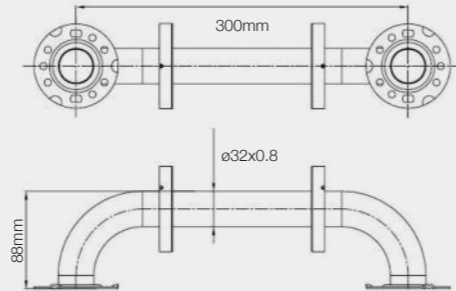

### STRAIGHT POWDER WHITE GRAB BARS

PRODUCT DESCRIPTION	CODE
<b>25mm Diameter</b>	
DINA Grab Bar Straight 25mm Thick - 300mm Long - Powder White	DiGBS25300W
DINA Grab Bar Straight 25mm Thick - 450mm Long - Powder White	DiGBS25450W
DINA Grab Bar Straight 25mm Thick - 600mm Long - Powder White	DiGBS25600W
<b>32mm Diameter</b>	
DINA Grab Bar Straight 32mm Thick - 300mm Long - Powder White	DiGBS32300W
DINA Grab Bar Straight 32mm Thick - 450mm Long - Powder White	DiGBS32450W
DINA Grab Bar Straight 32mm Thick - 600mm Long - Powder White	DiGBS32600W

### ANGLED POLISHED CHROME GRAB BARS

POLISHED CHROME  
450MM

PRODUCT DESCRIPTION	CODE
<b>25mm Diameter</b>	
DINA Grab Bar Angled 25mm Thick - 450mm Long - Polished Chrome	DiGBA25450P
<b>32mm Diameter</b>	
DINA Grab Bar Angled 32mm Thick - 450mm Long - Polished Chrome	DiGBA32450P

## LINE DRAWINGS

300MM GRAB BAR - 25MM Ø DIAMETER

300MM GRAB BAR - 32MM Ø DIAMETER

450MM GRAB BAR - 25MM Ø DIAMETER

450MM GRAB BAR - 32MM Ø DIAMETER

600MM GRAB BAR - 25MM Ø DIAMETER

600MM GRAB BAR - 32MM Ø DIAMETER