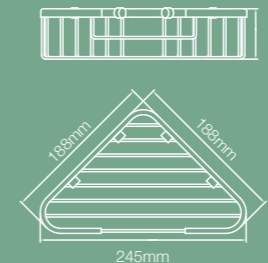

## CORNER BASKETS

PRODUCT DESCRIPTION

DINA - Corner Basket - Closed All Sides Di08

CODE

PRODUCT DESCRIPTION

DINA - Corner Basket - Open 1 Side Di07

CODE

PRODUCT DESCRIPTION

## DINA SHOWER SEAT COLLECTION

Di16

Di18

Di17

Di19

PRODUCT DESCRIPTION	SEAT DIMENSIONS (WIDTH x DEPTH)	HEIGHT	CODE
Folding Wall Mounted Shower Seat - Black	360 x 330mm	-	Di16
Folding Wall Mounted Shower Seat - White	360 x 330mm	-	Di17
Folding Shower Seat with Legs - White	410 x 365mm	Adjustable	Di18
Free Standing Shower Seat - White	445 x 275mm	425mm	Di19
Free Standing Shower Seat - Clear Acrylic	420 x 250mm	400mm	Di20