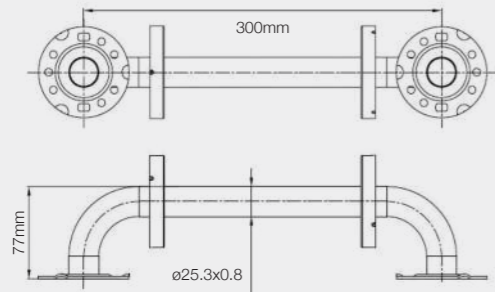

### STRAIGHT POWDER WHITE GRAB BARS

PRODUCT DESCRIPTION	CODE
<b>25mm Diameter</b>	
DINA Grab Bar Straight 25mm Thick - 300mm Long - Powder White	DiGBS25300W
DINA Grab Bar Straight 25mm Thick - 450mm Long - Powder White	DiGBS25450W
DINA Grab Bar Straight 25mm Thick - 600mm Long - Powder White	DiGBS25600W
<b>32mm Diameter</b>	
DINA Grab Bar Straight 32mm Thick - 300mm Long - Powder White	DiGBS32300W
DINA Grab Bar Straight 32mm Thick - 450mm Long - Powder White	DiGBS32450W
DINA Grab Bar Straight 32mm Thick - 600mm Long - Powder White	DiGBS32600W

### ANGLED POLISHED CHROME GRAB BARS

POLISHED CHROME  
450MM

PRODUCT DESCRIPTION	CODE
<b>25mm Diameter</b>	
DINA Grab Bar Angled 25mm Thick - 450mm Long - Polished Chrome	DiGBA25450P
<b>32mm Diameter</b>	
DINA Grab Bar Angled 32mm Thick - 450mm Long - Polished Chrome	DiGBA32450P

## LINE DRAWINGS

300MM GRAB BAR - 25MM Ø DIAMETER

300MM GRAB BAR - 32MM Ø DIAMETER

450MM GRAB BAR - 25MM Ø DIAMETER

450MM GRAB BAR - 32MM Ø DIAMETER

600MM GRAB BAR - 25MM Ø DIAMETER

600MM GRAB BAR - 32MM Ø DIAMETER