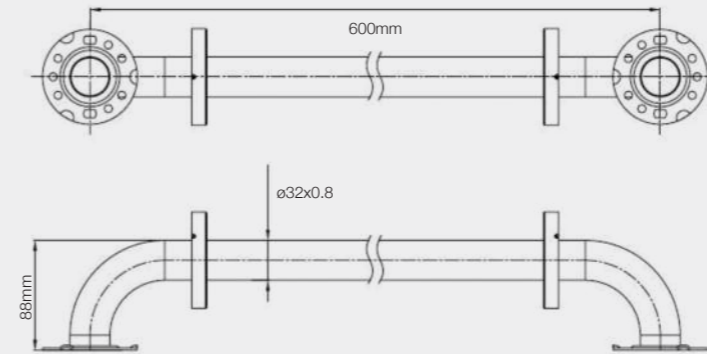

## LINE DRAWINGS

300MM GRAB BAR - 25MM Ø DIAMETER

300MM GRAB BAR - 32MM Ø DIAMETER

450MM GRAB BAR - 25MM Ø DIAMETER

450MM GRAB BAR - 32MM Ø DIAMETER

600MM GRAB BAR - 25MM Ø DIAMETER

600MM GRAB BAR - 32MM Ø DIAMETER

450MM ANGLED GRAB BAR -  
25MM Ø DIAMETER

450MM ANGLED GRAB BAR -  
32MM Ø DIAMETER