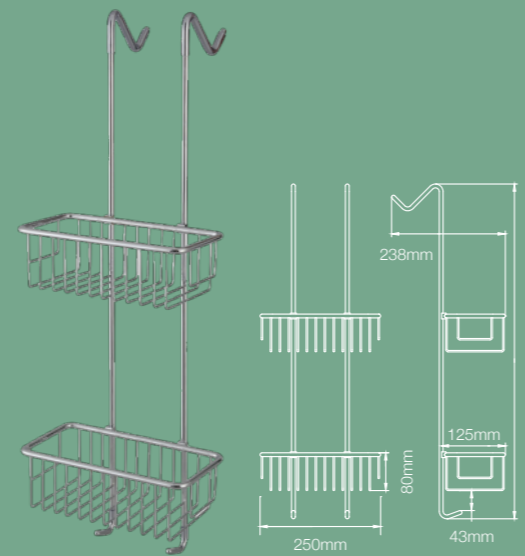

## 2 TIER HANGING BASKETS

PRODUCT DESCRIPTION

DINA - 2Tier Hanging Basket - Small Di04

CODE

PRODUCT DESCRIPTION

DINA - 2Tier Hanging Basket - Large Di05

CODE