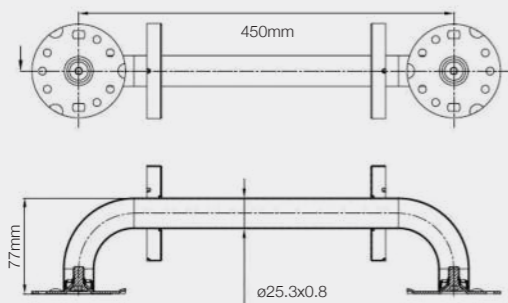

### STRAIGHT POWDER WHITE GRAB BARS

PRODUCT DESCRIPTION	CODE
<b>25mm Diameter</b>	
DINA Grab Bar Straight 25mm Thick - 300mm Long - Powder White	DiGBS25300W
DINA Grab Bar Straight 25mm Thick - 450mm Long - Powder White	DiGBS25450W
DINA Grab Bar Straight 25mm Thick - 600mm Long - Powder White	DiGBS25600W
<b>32mm Diameter</b>	
DINA Grab Bar Straight 32mm Thick - 300mm Long - Powder White	DiGBS32300W
DINA Grab Bar Straight 32mm Thick - 450mm Long - Powder White	DiGBS32450W
DINA Grab Bar Straight 32mm Thick - 600mm Long - Powder White	DiGBS32600W

## LINE DRAWINGS

300MM GRAB BAR - 25MM Ø DIAMETER

300MM GRAB BAR - 32MM Ø DIAMETER

450MM GRAB BAR - 25MM Ø DIAMETER

450MM GRAB BAR - 32MM Ø DIAMETER

600MM GRAB BAR - 25MM Ø DIAMETER

600MM GRAB BAR - 32MM Ø DIAMETER