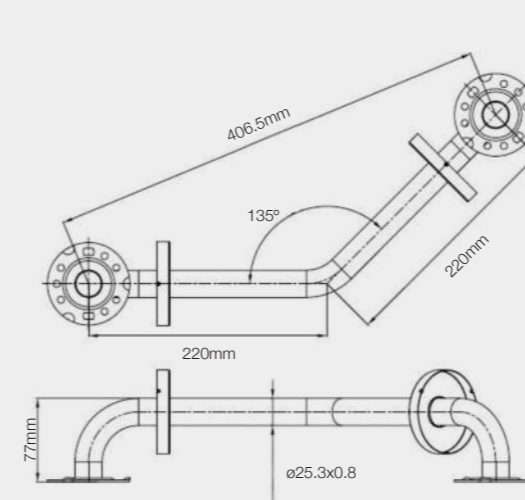

## LINE DRAWINGS

300MM GRAB BAR - 25MM Ø DIAMETER

300MM GRAB BAR - 32MM Ø DIAMETER

450MM GRAB BAR - 25MM Ø DIAMETER

450MM GRAB BAR - 32MM Ø DIAMETER

600MM GRAB BAR - 25MM Ø DIAMETER

600MM GRAB BAR - 32MM Ø DIAMETER

450MM ANGLED GRAB BAR -  
25MM Ø DIAMETER

450MM ANGLED GRAB BAR -  
32MM Ø DIAMETER