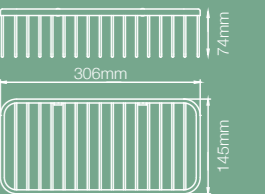

DINA

THE FINISHING TOUCHES
FOR YOUR BATHROOM

SHOWER WIPER

DESCRIPTION CODE

Flair
Shower Wiper Di02

WAVE SHOWER BASKET

PRODUCT DESCRIPTION CODE

DINA - Wave Shower Basket
Chrome Di03

SOAP SHELF

PRODUCT DESCRIPTION CODE

DINA - Soap Shelf
Brushed Stainless Steel Di23

CORNER BASKETS

PRODUCT DESCRIPTION

DINA - Corner Basket - Closed All Sides Di08

CODE

PRODUCT DESCRIPTION

DINA - Corner Basket - Open 1 Side Di07

CODE

PRODUCT DESCRIPTION

DINA - Large Corner Basket Di10

CODE

RECTANGLE BASKETS

PRODUCT DESCRIPTION

DINA - Soap Basket Di06

CODE

PRODUCT DESCRIPTION

DINA - Small Rectangle Basket Di09

CODE

PRODUCT DESCRIPTION

DINA - Large Rectangle Basket Di11

CODE

2 TIER HANGING BASKETS

PRODUCT DESCRIPTION

DINA - 2Tier Hanging Basket - Small Di04

CODE

PRODUCT DESCRIPTION

DINA - 2Tier Hanging Basket - Large Di05

CODE