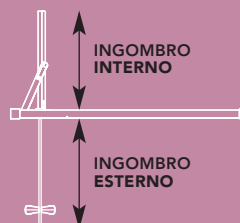

DIMENSIONI DISPONIBILI

DESCRIZIONE	ESTENSIONE		ACCESSO	CODICE
	MIN	MAX		
700mm	650mm	690mm	496mm	ETOIF70SC
740mm	690mm	710mm	536mm	ETOIF74SC
760mm	710mm	750mm	556mm	ETOIF76SC
800mm	750mm	790mm	596mm	ETOIF80SC
840mm	790mm	810mm	636mm	ETOIF84SC
900mm	850mm	890mm	696mm	ETOIF90SC
1000mm	950mm	990mm	796mm	ETOIF100SC
1040mm	990mm	1010mm	836mm	ETOIF104SC

LATI FISSI DISPONIBILI

DESCRIZIONE	ESTENSIONE		CODICE
	MIN	MAX	
700mm	660mm	680mm	ETOSP70SC
720mm	680mm	700mm	ETOSP72SC
730mm	690mm	710mm	ETOSP73SC
760mm	720mm	740mm	ETOSP76SC
800mm	760mm	780mm	ETOSP80SC
820mm	780mm	800mm	ETOSP82SC
830mm	790mm	810mm	ETOSP83SC
900mm	860mm	880mm	ETOSP90SC
1000mm	960mm	980mm	ETOSP100SC
1200mm	1160mm	1180mm	ETOSP120SC

IMPORTANTE – Qualora fosse necessario, il lato fisso comprende un profilo di compensazione di 10mm.

ACCESSORI

DESCRIZIONE	CODICE
Profilo compensativo ETO 10mm (incluso con il pannello laterale)	ETOCB10SC
Profilo compensativo ETO 25mm	ETOCB25SC
Maniglia alternativa	S-ETO-OROHLE2

 2000mm ALTEZZA	 8mm VETRO DI SICUREZZA TEMPERATO	 20mm ESTENSIONE	 MANIGLIA DAL DESIGN FUNZIONALE	 RIVESTIMENTO ANTICALCARE	 GUARNIZIONI ULTRA TRASPARENTI
 FACILE INSTALLAZIONE DELLE GUARNIZIONI	 COPRI PROFILI ULTRA SOTTILI	 PUNTI DI FISSAGGIO NASCOSTI	 COMPATIBILE PER INSTALLAZIONE SU PIATTO DOCCIA O A FILO PAVIMENTO	 REVERSIBILE	 PREASSEMBLATO
 INSTALLAZIONE CON UN PANNELLO FISSO	 GARANZIA A VITA				

PORTA INFOLD

MISURAZIONI	INGOMBRO INTERNO	INGOMBRO ESTERNO
700mm	250mm	292mm
740mm	250mm	332mm
760mm	250mm	352mm
800mm	250mm	392mm
840mm	250mm	432mm
900mm	357mm	386mm
1000mm	357mm	486mm
1040mm	357mm	526mm