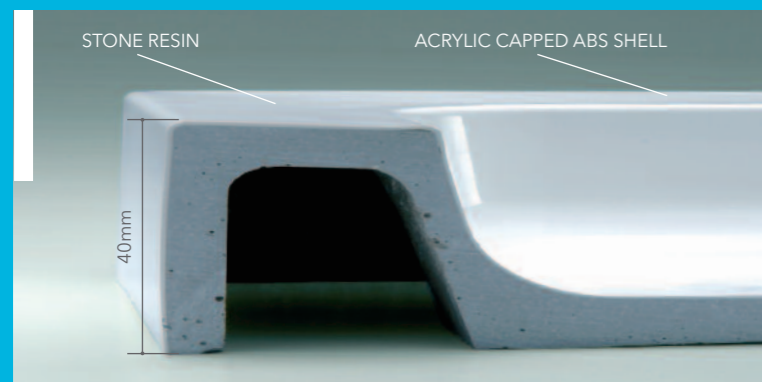

SHOWER TRAYS

FLAIR SLIMLINE SHOWER TRAYS

STRONG AND RIGID CONSTRUCTION

MANUFACTURED TO BRITISH STANDARD BS6340/5

TOUGH HIGH GLOSS ABS ACRYLIC CAPPED SURFACE FINISH

EASY-TO-CLEAN AND MAINTAIN

EXTENSIVE SELECTION OF SHOWER TRAY SHAPES AND SIZES TO COMPLEMENT YOUR BATHROOM.

SHOWER TRAY INSTALLATION

All shower trays must be installed as per instructions supplied. Install on a base of fine sand, cement and cement additive Please note: Silicone sealants, foams, mastics, installation compound adhesive or similar must not be used as a substitute for cement. Ensure shower tray is 100% level and water test to ensure water is draining correctly. If not satisfied at any stage do not proceed with fitting. Fitting of Shower Tray is acceptance of quality.

 HEIGHT 40mm	 SLEEK LOW PROFILE DESIGN	 90mm HIGH FLOW WASTE	 EASY CLEAN FILTER TRAP
 SUITABLE FOR CONVERSION TO EASY PLUMB TRAY	 SUITABLE FOR CONVERSION TO UPSTAND TRAY	 25 YEAR GUARANTEE	

SLIMLINE SHOWER TRAYS