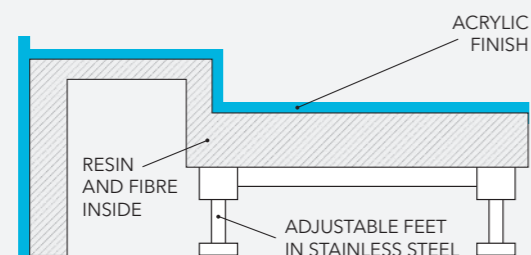

SLIMLINE SQUARE TRAY INCLUDING SHOWER WASTE AND UPSTAND

SLIMLINE RECTANGLE

PRODUCT DESCRIPTION	CODE
Slimline Tray 900 x 760mm Rectangle Tray Upstand With Waste	TSL9076RU
Slimline Tray 1000 x 760mm Rectangle Tray Upstand With Waste	TSL10076RU
Slimline Tray 1000 x 800mm Rectangle Tray Upstand With Waste	TSL10080RU
Slimline Tray 1200 x 760mm Rectangle Tray Upstand With Waste	TSL12076RU
Slimline Tray 1200 x 800mm Rectangle Tray Upstand With Waste	TSL12080RU
Slimline Tray 1200 x 900mm Rectangle Tray Upstand With Waste	TSL12090RU
Slimline Tray 1400 x 900mm Rectangle Tray Upstand With Waste	TSL14090RU
Slimline Tray 1700 x 750mm Rectangle Tray Upstand With Waste	TSL17075RU

SLIMLINE RECTANGLE TRAY INCLUDING SHOWER WASTE AND UPSTAND

SLIMLINE QUADRANT TRAY INCLUDING SHOWER WASTE AND UPSTAND

SLIMLINE QUADRANT

PRODUCT DESCRIPTION	CODE
Slimline Tray 800mm Quadrant Upstand With Waste	TSL80QU
Slimline Tray 900mm Quadrant Upstand With Waste	TSL90QU

SLIMLINE TRAY WITH EASY PLUMB KIT

FLAIR EASY PLUMB KIT

Flair slimline easy plumb shower kits have adjustable legs to comply with building regulations to assist in installation and for maintenance of waste outlets if required after building settlement.

The Flair slimline easy plumb kit provides this access without compromising on style in the bathroom.

An easy plumb tray can be made by using any of the Flair slimline trays and a kit. This will increase the height of the tray by 95mm.