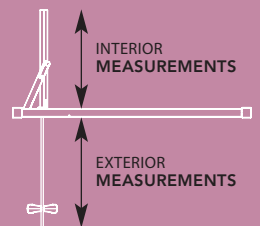

THE ETO[®] COLLECTION

INFOLD DOOR

DOOR SIZE OPTIONS

PRODUCT DESCRIPTION	ADJUSTMENT SIZE		ACCESS	CODE
	MIN	MAX		
Infold Door 700mm	650mm	690mm	496mm	ETOIF70SC
Infold Door 760mm	710mm	750mm	556mm	ETOIF76SC
Infold Door 800mm	750mm	790mm	596mm	ETOIF80SC
Infold Door 900mm	850mm	890mm	696mm	ETOIF90SC
Infold Door 1000mm	950mm	990mm	796mm	ETOIF100SC

INFOLD - DOOR OPEN POSITION MEASUREMENTS

INFOLD DOOR SIZE	INTERIOR MEASUREMENT	EXTERIOR MEASUREMENT
700mm	250mm	292mm
760mm	250mm	352mm
800mm	250mm	392mm
900mm	357mm	386mm
1000mm	357mm	486mm

- 2000 mm HEIGHT**
- 8mm TOUGHENED SAFETY GLASS**
- 20mm PROFILE ADJUSTMENT**
- CRAFTED HANDLE DESIGN**
- CLEARVUE GLASS COATING**
- ULTRA CLEAR SEALS**
- PRESS FIT SEAL DESIGN**
- ULTRA SLIM CHROME PLATED COVER CAPS**
- SEAMLESS INTERIOR COVER STRIPS**
- SHOWER TRAY OR WETROOM APPLICATION**
- REVERSIBLE**
- PRE-ASSEMBLED PROFILE FRAME**