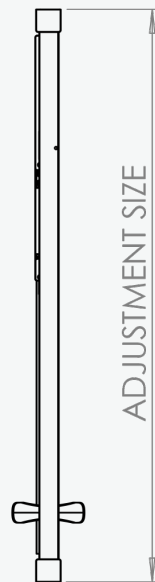

THE ETO[®] COLLECTION

INFOLD DOOR

DOOR SIZE OPTIONS

PRODUCT DESCRIPTION	ADJUSTMENT SIZE		ACCESS	CODE
	MIN	MAX		
Infold Door 700mm	650mm	690mm	496mm	ETOIF70SC
Infold Door 760mm	710mm	750mm	556mm	ETOIF76SC
Infold Door 800mm	750mm	790mm	596mm	ETOIF80SC
Infold Door 900mm	850mm	890mm	696mm	ETOIF90SC
Infold Door 1000mm	950mm	990mm	796mm	ETOIF100SC

INFOLD - DOOR OPEN POSITION MEASUREMENTS

INFOLD DOOR SIZE	INTERIOR MEASUREMENT	EXTERIOR MEASUREMENT
700mm	250mm	292mm
760mm	250mm	352mm
800mm	250mm	392mm
900mm	357mm	386mm
1000mm	357mm	486mm

- 2000 mm HEIGHT**
- 8mm TOUGHENED SAFETY GLASS**
- 20mm PROFILE ADJUSTMENT**
- CRAFTED HANDLE DESIGN**
- CLEARVUE GLASS COATING**
- ULTRA CLEAR SEALS**
- PRESS FIT SEAL DESIGN**
- ULTRA SLIM CHROME PLATED COVER CAPS**
- SEAMLESS INTERIOR COVER STRIPS**
- SHOWER TRAY OR WETROOM APPLICATION**
- REVERSIBLE**
- PRE-ASSEMBLED PROFILE FRAME**