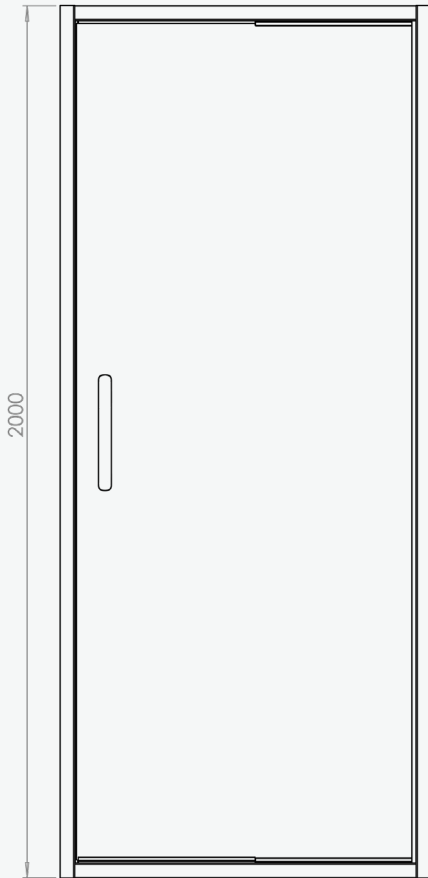

THE ETO[®] COLLECTION

INFOLD DOOR

DOOR SIZE OPTIONS

PRODUCT DESCRIPTION	ADJUSTMENT SIZE		ACCESS	CODE
	MIN	MAX		
Infold Door 700mm	650mm	690mm	496mm	ETOIF70SC
Infold Door 760mm	710mm	750mm	556mm	ETOIF76SC
Infold Door 800mm	750mm	790mm	596mm	ETOIF80SC
Infold Door 900mm	850mm	890mm	696mm	ETOIF90SC
Infold Door 1000mm	950mm	990mm	796mm	ETOIF100SC

INFOLD - DOOR OPEN POSITION MEASUREMENTS

INFOLD DOOR SIZE	INTERIOR MEASUREMENT	EXTERIOR MEASUREMENT
700mm	250mm	292mm
760mm	250mm	352mm
800mm	250mm	392mm
900mm	357mm	386mm
1000mm	357mm	486mm

- 2000 mm HEIGHT**
- 8mm TOUGHENED SAFETY GLASS**
- 20mm PROFILE ADJUSTMENT**
- CRAFTED HANDLE DESIGN**
- CLEARVUE GLASS COATING**
- ULTRA CLEAR SEALS**
- PRESS FIT SEAL DESIGN**
- ULTRA SLIM CHROME PLATED COVER CAPS**
- SEAMLESS INTERIOR COVER STRIPS**
- SHOWER TRAY OR WETROOM APPLICATION**
- REVERSIBLE**
- PRE-ASSEMBLED PROFILE FRAME**