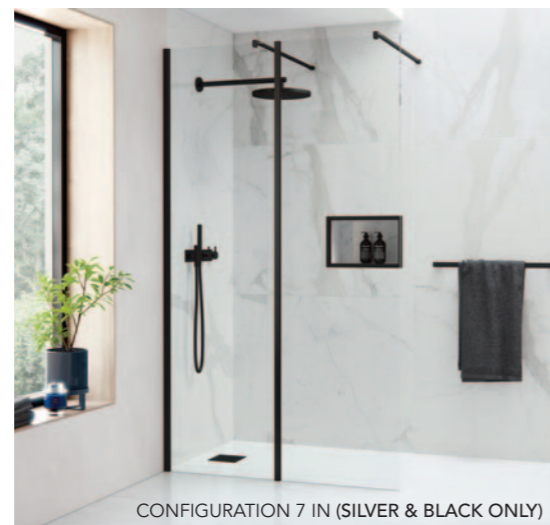

AYO® 10MM MODULAR COLLECTION SILVER & BLACK

WETROOM PANEL 10mm GLASS / 2000mm HIGH
SUITABLE FOR USE ON WETROOM FLOOR OR TRAY

MODULAR WETROOM ORDER PROCESS:

- **STEP 1** – CHOOSE AYO 10MM GLASS PANEL SIZE
- **STEP 2** – CHOOSE WALL PROFILE (SILVER OR BLACK)
- **STEP 3** – CHOOSE STABILISING SOLUTION REQUIRED (SILVER OR BLACK)
- **STEP 4** – CHOOSE GLASS CONNECTING / ACCESSORIES OPTIONS (IF REQUIRED)

STEP 1 - MODULAR PANELS – 10MM MODULAR GLASS PANELS ONLY

SIZE	CODE
300mm	AYO10MW30C
400mm	AYO10MW40C
450mm	AYO10MW45C
500mm	AYO10MW50C
600mm	AYO10MW60C
700mm	AYO10MW70C
760mm	AYO10MW76C
800mm	AYO10MW80C
900mm	AYO10MW90C
1000mm	AYO10MW100C
1100mm	AYO10MW110C
1200mm	AYO10MW120C
1400mm	AYO10MW140C

STEP 2 - WALL PROFILE - SILVER OR BLACK

PRODUCT DESCRIPTION	CODE - SILVER	CODE - BLACK
15mm Wall Profile	AYOMW15WJS	AYOMW15WJB
35mm Wall Profile	AYOMW35WJS	AYOMW35WJB
Recessed Channel Wall and Floor Profile 2000mm	AYOMWCWJS	AYOMWCWJB

15MM WALL PROFILE

35MM WALL PROFILE

RECESSED WALL CHANNEL PROFILE

RECESSED FLOOR CHANNEL

STEP 3 - STABILISING SOLUTION - SILVER OR BLACK

Straight Stabilising Bar

PRODUCT DESCRIPTION	CODE - SILVER	CODE - BLACK
1200mm Straight Stabilising Bar	AYOSSBS	AYOSSBB
1400mm Straight Stabilising Bar	AYO140SSBS	AYO140SSBB

Angled Stabilising Bar

PRODUCT DESCRIPTION	CODE - SILVER	CODE - BLACK
350mm Angled Stabilising Bar - Short for 300mm & 400mm Wetrooms	AYOASBS-SH	AYOASBB-SH
650mm Angled Stabilising Bar	AYOASBS	AYOASBB

Ceiling Stabilising Bar

PRODUCT DESCRIPTION	CODE - SILVER	CODE - BLACK
Top of Glass to Ceiling Stabilising Bar - 600mm	AYOCSBS	AYOCSBB
Floor to Ceiling Stabilising Bar - 2600mm	AYOFCSBS	AYOFCSBB
Two Piece Floor to Ceiling Stabilising Bar - 2600mm	AYOF2CSBS	AYOF2CSBB

Other Stabilising Bars

PRODUCT DESCRIPTION	CODE - SILVER	CODE - BLACK
L Shape Stabilising Bar - Length 1410mm / Height 220mm	AYOLSSBS	AYOLSSBB
Rotating Panel Stabilising Bar - 1200mm	AYORPSBS	AYORPSBB
1200mm Double Glass Bracket Stabilising Bar	AYODGBSBS	AYODGBSBB