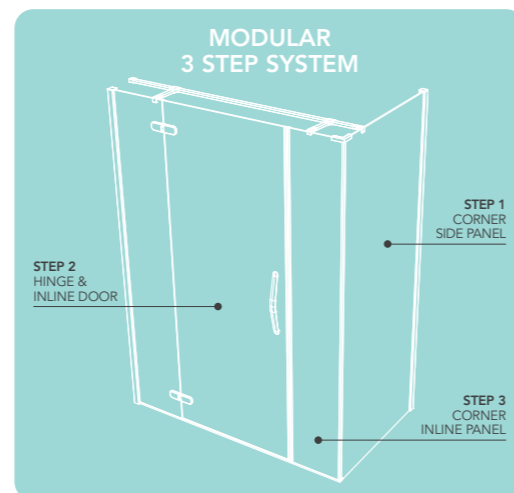

STEP 3 - CHOOSE CORNER INLINE PANEL KIT SIZE

PRODUCT SIZE	CODE - SILVER	CODE - MATTE BLACK
100mm	OROKIT5	-
200mm	OROKIT6	-
300mm	OROKIT7	OROKIT7B
400mm	OROKIT8	OROKIT8B

NOTE - HINGE AND INLINE DOOR SIZE PLUS CORNER INLINE PANEL SIZE WILL TOTAL TO THE WIDTH OF YOUR SHOWER TRAY.

*Tolerance of 20mm in the inline panel measurement reflecting the 20mm profile adjustment.

Each corner inline panel kit includes the following components: inline panel, bottom barrier bar and stabilising bar with fixing brackets. Ultra clear seal or 3M tape option supplied for corner inline panel fixation.

ORO MATTE BLACK LEFT HAND HINGE AND INLINE DOOR WITH ULTRA FRAMELESS CORNER SIDE PANEL