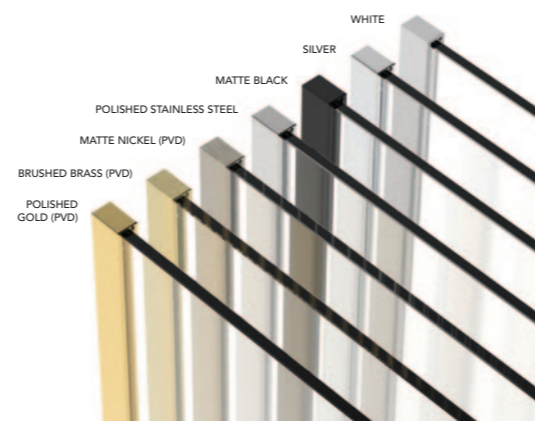

HINGED ROTATING DEFLECTOR PANEL

The AYO Hinge Rotating deflector panel offers both visual appeal and practical functionality.

Designed to fit alongside an AYO wetroom panel, these minimalist glass rotating panels can be folded to an impressive 180 degrees. This allows for generous access to the shower, whilst protecting the bathroom from unwanted water splash.

Available in a variety of premium colour finishes, there is an option to suit all bathroom needs. The frameless design of the hinge rotating panel delivers an effortless luxury to the wetroom shower zone.

- **8mm**
  TOUGHENED SAFETY GLASS
- **2000mm**
  HEIGHT
- REVERSIBLE
- **WETROOM OR SHOWER TRAY**
  INSTALLATION