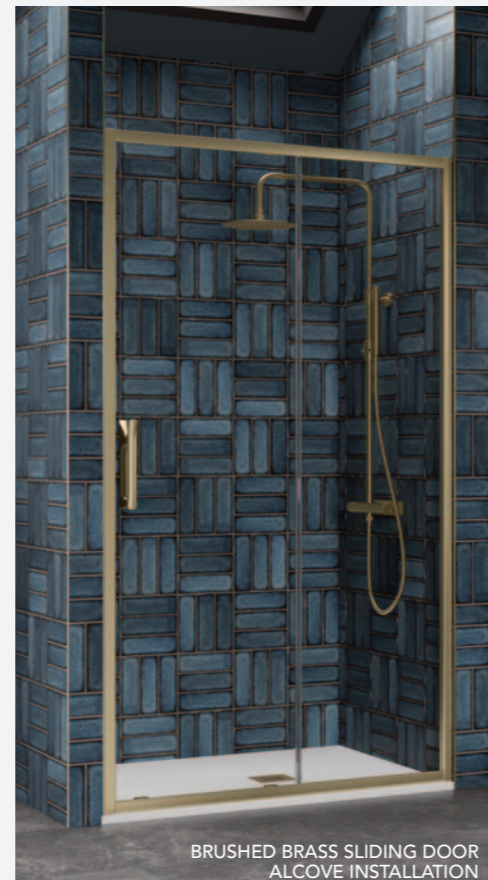

ETO BRUSHED BRASS COLLECTION

SLIDING DOOR

With minimalist profiles surrounding 8mm toughened safety glass, the ETO Sliding is designed with long lasting durability in mind.

The sliding door glass is guided by stainless steel wheel brackets which provide an effortlessly smooth experience. The magnetic cushion close mechanism ensures a controlled and gentle action as the door opens and closes.

The curvature of the crafted ETO handle feels beautifully precise in hand, whilst also doubling up on functionality with its integrated towel hook design.

DOOR SIZE OPTIONS

PRODUCT SIZE	ADJUSTMENT SIZE MIN	ADJUSTMENT SIZE MAX	ACCESS	CODE BRUSHED BRASS
1100mm	1050mm	1090mm	420mm	ETOSA110BRBC
1200mm	1150mm	1190mm	470mm	ETOSA120BRBC
1400mm	1350mm	1390mm	520mm	ETOSA140BRBC

SEMI FRAMED SIDE PANEL OPTIONS *(Includes Corner Profile)*

PRODUCT SIZE	ADJUSTMENT SIZE MIN	ADJUSTMENT SIZE MAX	CODE BRUSHED BRASS
700mm	660mm	680mm	ETOSP70BRBC
800mm	760mm	780mm	ETOSP80BRBC
900mm	860mm	880mm	ETOSP90BRBC
1000mm	960mm	980mm	ETOSP100BRBC

NOTE – An ETO Slider installed with a side panel must be installed with the 10mm compensating profile supplied.

COMPENSATING PROFILE OPTIONS

PRODUCT DESCRIPTION	CODE - BRUSHED BRASS
Compensating Wall Profile 10mm (included with side panel)	ETOCB10BRB
Compensating Wall Profile 25mm	ETOCB25BRB

BRUSHED BRASS SLIDING DOOR
ALCOVE INSTALLATION