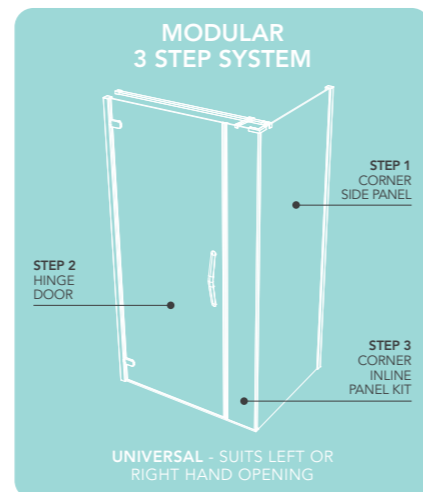

HINGE DOOR WITH ULTRA FRAMELESS CORNER SIDE PANEL

The ORO Hinge Door and ultra frameless corner side panel radiates style and contemporary elegance.

This **corner side panel system** is modular, giving you flexibility with your door and inline panel sizing to suit your shower tray. Minimally designed but with durability in mind, the corner side panel is supported by a **sleek chrome stabilising bar**.

STEP 1 - SELECT SIZE OF ULTRA FRAMELESS CORNER SIDE PANEL

PRODUCT SIZE	ADJUSTMENT	CODE - SILVER	CODE - MATTE BLACK
700mm	660 - 680mm	OROCSP70SC	-
760mm	720 - 740mm	OROCSP76SC	-
800mm	760 - 780mm	OROCSP80SC	OROCSP80BC
900mm	860 - 880mm	OROCSP90SC	OROCSP90BC
1000mm	960 - 980mm	OROCSP100SC	-

STEP 2 - SELECT SIZE OF DOOR

PRODUCT SIZE	ADJUSTMENT SIZE		ACCESS	CODE - SILVER	CODE - MATTE BLACK
	MIN	MAX			
800mm	760mm	800mm	660mm	OROHD80SC	OROHD80BC
900mm	860mm	900mm	760mm	OROHD90SC	OROHD90BC
1000mm	960mm	1000mm	860mm	OROHD100SC	-

STEP 3 - CHOOSE CORNER INLINE PANEL KIT SIZE

PRODUCT SIZE	CODE - SILVER	CODE - MATTE BLACK
100mm	OROKIT1	-
200mm	OROKIT2	-
300mm	OROKIT3	OROKIT3B
400mm	OROKIT4	OROKIT4B

NOTE - HINGE DOOR SIZE PLUS CORNER INLINE PANEL SIZE WILL TOTAL TO THE WIDTH OF YOUR SHOWER TRAY.

Each corner inline panel kit includes the following components: inline panel, bottom barrier bar and stabilising bar with fixing brackets. Ultra clear seal or 3M tape option supplied for corner inline panel fixation.