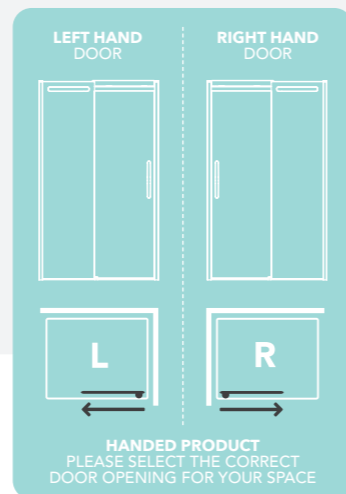

8mm

TOUGHENED SAFETY GLASS

2000mm

HEIGHT

40mm

PROFILE ADJUSTMENT

10mm

ULTRA LOW BOTTOM RAIL

CLEARVUE GLASS COATING

SEAMLESS INTERIOR COVER STRIPS

ULTRA CLEAR SEALS

CUSHION CLOSE DAMPENER MECHANISM

PATENTED MAGNETIC GUIDE SYSTEM

AVAILABLE IN SILVER & MATTE BLACK

LIFETIME GUARANTEE