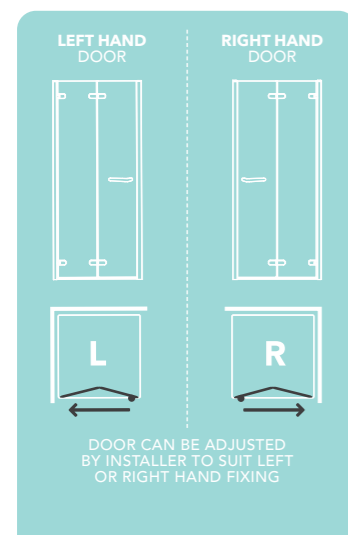

BIFOLD DOOR

The ingenious design of the ORO Bifold Door makes it a firm favourite amongst this 8mm shower door range.

The innovative 180 degree hinge mechanism enables the door to open inwards and outwards, offering you total flexibility. A self stop hinge action prevents the door glass extending into contact with the shower wall or door hinges. The bifold hinge is meticulously engineered giving this frameless door exceptional stability. The signature ORO handle design adds the finishing touch to this bijoux beauty.

DOOR SIZE OPTIONS

PRODUCT SIZE	ADJUSTMENT SIZE		ACCESS	CODE - SILVER	CODE - MATTE BLACK
	MIN	MAX			
700mm	660mm	700mm	483mm	OROBF70SC	-
760mm	720mm	760mm	538mm	OROBF76SC	-
800mm	760mm	800mm	575mm	OROBF80SC	OROBF80BC
900mm	860mm	900mm	668mm	OROBF90SC	OROBF90BC
1000mm	960mm	1000mm	759mm	OROBF100SC	OROBF100BC

SEMI FRAMED SIDE PANEL OPTIONS (INCLUDES CORNER PROFILE)

PRODUCT SIZE	ADJUSTMENT SIZE		CODE - SILVER	CODE - MATTE BLACK
	MIN	MAX		
700mm	670mm	690mm	OROSP70SC	OROSP70BC
760mm	730mm	750mm	OROSP76SC	OROSP76BC
800mm	770mm	790mm	OROSP80SC	OROSP80BC
900mm	870mm	890mm	OROSP90SC	OROSP90BC
1000mm	970mm	990mm	OROSPI00SC	-
1200mm	1170mm	1190mm	OROSPI20SC	-

ACCESSORIES

PRODUCT DESCRIPTION	CODE - SILVER	CODE - MATTE BLACK
20mm Compensating Wall Profile	OROCB20SC	OROCB20BC
Raised Stabilising Bar 1050mm	S-ORO105HSSB	S-ORO105HSSBMB

Note - Stabilising bar must be purchased with the bifold door and semi framed side panel with polished silver corner profile.

UNIVERSAL - SUITS LEFT OR RIGHT HAND OPENING