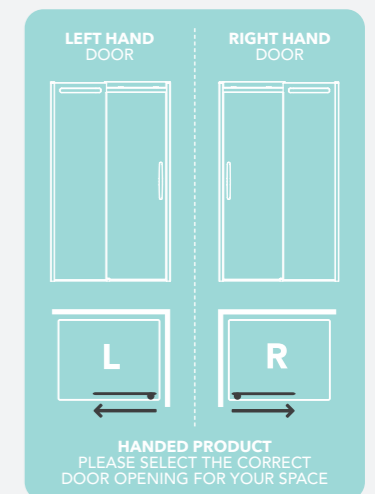

ACCESSORIES

PRODUCT DESCRIPTION	CODE - SILVER	CODE - MATTE BLACK
20mm Compensating Wall Profile	OROCB20SC	OROCB20BC

8E

TOUGHENED SAFETY GLASS

2000mm

HEIGHT

OVERALL

40E

PROFILE ADJUSTMENT

10E

ULTRA LOW BOTTOM RAIL

CLEARVUE GLASS COATING

SEAMLESS INTERIOR COVER STRIPS

ULTRA CLEAR SEALS

CUSHION CLOSE DAMPENER MECHANISM

PATENTED MAGNETIC GUIDE SYSTEM

AVAILABLE IN SILVER & MATTE BLACK

LIFETIME GUARANTEE