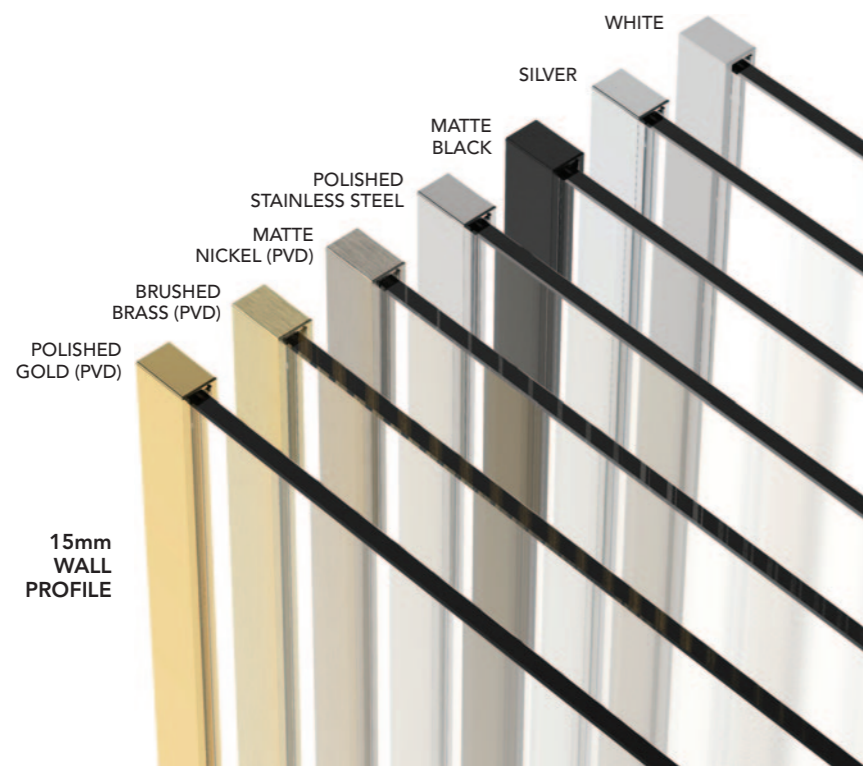

AYO[®] COLOUR

THE PVD PROCESS EXPLAINED

PVD - PHYSICAL VAPOUR DEPOSITION

PVD is a technique that applies colour on an atomic level to a base surface inside a vacuum chamber. This process physically changes the original base material to the desired colour composition, meaning that the surface won't wear off or degenerate over time.

POLISHED GOLD STRAIGHT STABILISING BAR

MATTE BLACK L-SHAPED STABILISING BAR

MATTE BLACK ANGLED STABILISING BAR

STAINLESS STEEL TOP OF GLASS TO CEILING STABILISING BAR

PROFILE SOLUTIONS

An array of wall profile solutions provides maximum versatility as each AYO wetroom aspiration becomes the reality.

All Profile solutions are available in the standard Silver and Black options.

AYO COLOUR

Please note: 15mm Wall Profile is available the premium colours - White, Brushed Brass, Matte Nickel, Stainless Steel and Polished Gold.