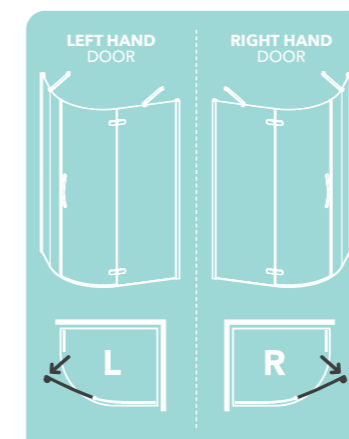

- **8mm** TOUGHENED SAFETY GLASS
- **2000mm** HEIGHT
- **20mm** PROFILE ADJUSTMENT
- COUNTERSUNK INTERIOR HINGES
- CRAFTED HANDLE DESIGN
- ULTRA CLEAR SEALS
- SEAMLESS INTERIOR COVER STRIPS
- **10mm** ULTRA LOW BOTTOM RAIL
- STAINLESS STEEL ANGLED STABILISING BARS
- CLEARVUE GLASS COATING
- AVAILABLE IN SILVER & MATTE BLACK
- LIFETIME GUARANTEE