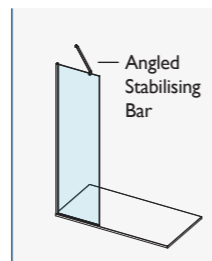

AYO® 10MM COMPLETE WETROOM KITS BRUSHED BRASS & POLISHED GOLD

For ease of ordering, we have created product codes for a complete wetroom, kits that cover the most popular wetroom configuration choices.

Each complete kit below includes a 10mm glass panel, 15mm wall profile and a suitable stabilising bar solution.

10MM COMPLETE MODULAR WETROOM KITS

SIZE	CODE - BRUSHED BRASS	CODE - POLISHED GOLD
450mm	AYO10MWR45-CBRB	AYO10MWR45-CPG
500mm	AYO10MWR50-CBRB	AYO10MWR50-CPG
600mm	AYO10MWR60-CBRB	AYO10MWR60-CPG
700mm	AYO10MWR70-CBRB	AYO10MWR70-CPG
760mm	AYO10MWR76-CBRB	AYO10MWR76-CPG
800mm	AYO10MWR80-CBRB	AYO10MWR80-CPG
900mm	AYO10MWR90-CBRB	AYO10MWR90-CPG
1000mm	AYO10MWR100-CBRB	AYO10MWR100-CPG
1100mm	AYO10MWR110-CBRB	AYO10MWR110-CPG
1200mm	AYO10MWR120-CBRB	AYO10MWR120-CPG
1400mm	AYO10MWR140-CBRB	AYO10MWR140-CPG

650mm Angled Stabilising Bar included with 450, 500 & 600mm COMPLETE modular kits.
1200mm Straight Stabilising Bar included with COMPLETE modular kits over 700mm.

ACCESSORIES

PRODUCT DESCRIPTION	CODE - BRUSHED BRASS	CODE - POLISHED GOLD
T-Piece	AYOTP-CBRB	AYOTP-CPG

Note: T-Piece to be purchased separately to create a Side / End Panel configuration.

NEW - 10MM HINGED ROTATING PANEL

PRODUCT DESCRIPTION	CODE - BRUSHED BRASS	CODE - POLISHED GOLD
300mm Hinge Rotating Panel	AYO10HRP30CBRBC	AYO10HRP30CPGC
450mm Hinge Rotating Panel	AYO10HRP45CBRBC	AYO10HRP45CPGC
500mm Hinge Rotating Panel	AYO10HRP50CBRBC	AYO10HRP50CPGC