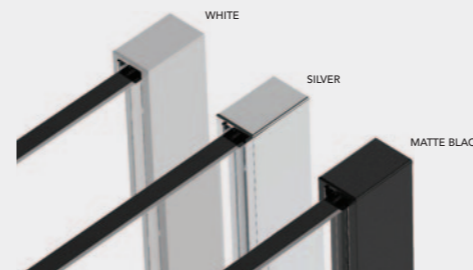

AVAILABLE IN SILVER, MATTE BLACK AND WHITE

*Please Note:
Rotating Deflector Panels available in Silver and Black only.