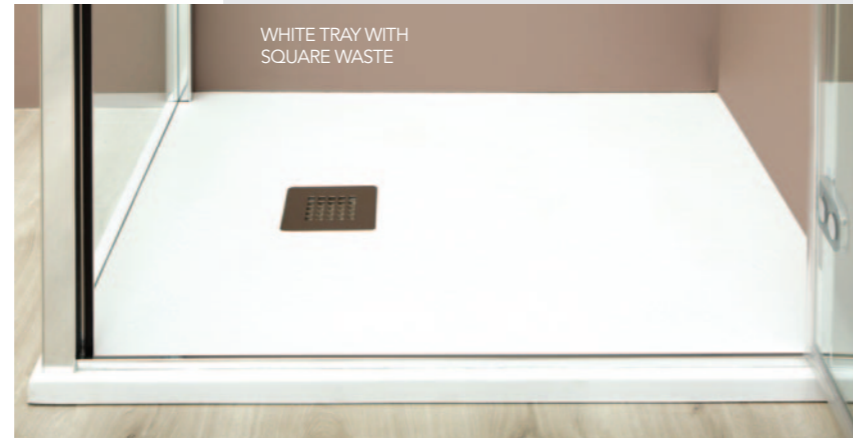

WASTE DESIGN - SQUARE WASTE

25mm
TRAY
DEPTH