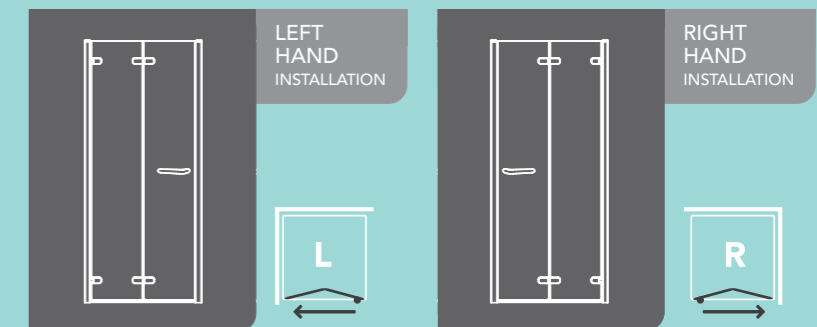

SLIDING OFFSET QUADRANT DOOR

Please select carefully the ORO Sliding Offset Quadrant that is the correct shape for your offset shower tray.

HINGED QUADRANT DOOR

Please select carefully the ORO Hinged Quadrant that is the correct hand opening for your space.

HINGED OFFSET QUADRANT DOOR

Please select carefully the ORO Hinged Offset Quadrant that is the correct shape for your offset shower tray.

BIFOLD DOOR

The ORO Bifold Door is universal, so it can be adapted at installation to suit either left or right hand installation.

HINGED DOOR

The ORO Hinged Door is universal, so it can be adapted at installation to suit either left or right hand installation.

HINGED AND INLINE DOOR

Please select carefully the ORO Hinge and Inline Door that is the correct hand opening for your space.