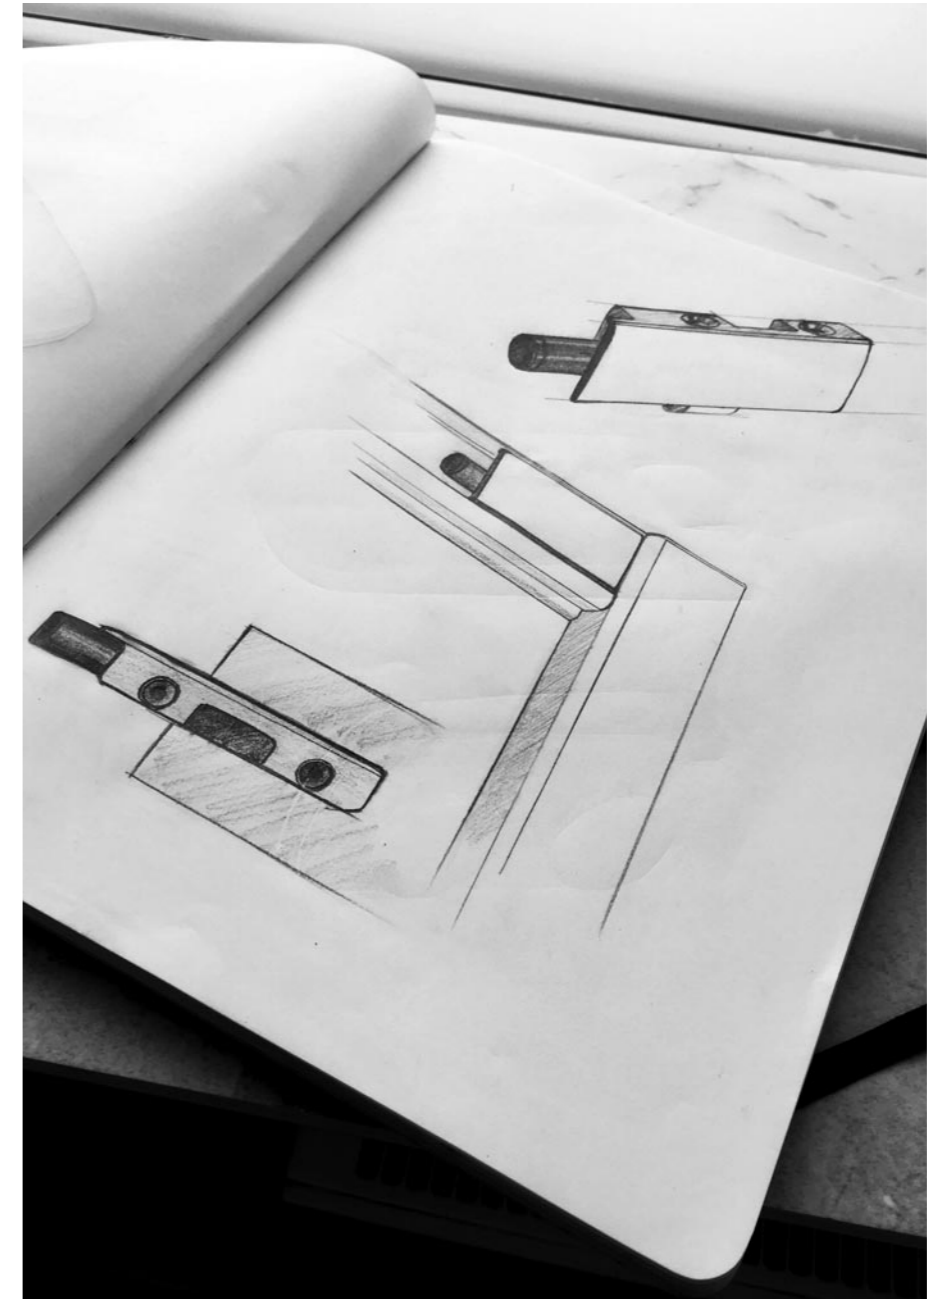

- **2000mm**
  HEIGHT

  2 METRES HIGH
- **ULTRA CLEAR**
  SEALS

  VISUALLY ATTRACTIVE
  ULTRA CLEAR DOOR SEALS
- **8mm**
  TOUGHENED
  SAFETY
  GLASS

  8MM TOUGHENED
  SAFETY GLASS THICKNESS,
  CERTIFIED TO EN12150
- **SEAMLESS**
  INTERIOR
  COVER STRIPS

  SEAMLESS INTERIOR
  COVER STRIPS CONCEAL ALL
  FIXATION POINTS INTERNALLY
- **20mm**
  PROFILE
  ADJUSTMENT

  20MM ADJUSTMENT ON
  EACH WALL PROFILE
- **ULTRA SLIM**
  COVER CAPS

  ULTRA SLIM COVER CAP
  DESIGN FOR A SLEEK AND
  MODERN DOOR AESTHETIC
- **CRAFTED**
  HANDLE DESIGN

  PRECISELY CRAFTED SOLID CHROME
  PLATED ETO HANDLES THAT FEATURE
  AN INTEGRATED ROBE HOOK DESIGN
- **PRESS FIT**
  SEAL DESIGN

  INNOVATIVE PRESS FIT SEAL DESIGN
  FOR EASE OF INSTALLATION
- **CLEARVUE**
  GLASS COATING

  CLEARVUE IS A HYDROPHOBIC
  GLASS COATING THAT RESISTS
  THE BUILD UP OF LIMESCALE AND
  GRIME ON THE GLASS SURFACE
- **PRE-ASSEMBLED**
  PROFILE FRAME

  PRE-ASSEMBLED DOOR FRAME
  ON INFOLD & HINGE DOOR -
  FOR EASE OF INSTALLATION
- **MAGNETIC**
  CUSHION CLOSE
  DOOR SYSTEM

  A MAGNETIZED PISTON DOOR
  CLOSE MECHANISM GIVES ETO
  SLIDING DOORS A CONTROLLED
  AND GENTLE CLOSE ACTION
- **SUITABLE FOR**
  SIDE PANEL
  INSTALLATION

  SUITABLE FOR INSTALLATION
  WITH SIDE PANELS
- **COUNTERSUNK**
  INTERIOR
  HINGES

  COUNTERSUNK INTERIOR
  HINGES ON ALL HINGE DOORS
  WITH A FLUSH TO GLASS FINISH
  FOR EASE OF CLEANING
- **SHOWER TRAY**
  OR WETROOM
  APPLICATION

  SUITABLE FOR INSTALLATION ON
  SHOWER TRAY OR WETROOM FLOOR
- **QUICK RELEASE**
  DOUBLE WHEEL
  ROLLERS

  SUPERIOR DOUBLE WHEEL
  ROLLERS WITH A STAINLESS
  STEEL WHEEL BEARING AND
  WHEEL BRACKET COMPOSITION -
  QUICK RELEASE DESIGN
- **REVERSIBLE**

  ALL ETO DOOR STYLES ARE
  FULLY REVERSIBLE FOR LEFT OR
  RIGHT HAND INSTALLATION
- **LIFETIME**
  GUARANTEE

  LIFETIME
  GUARANTEE