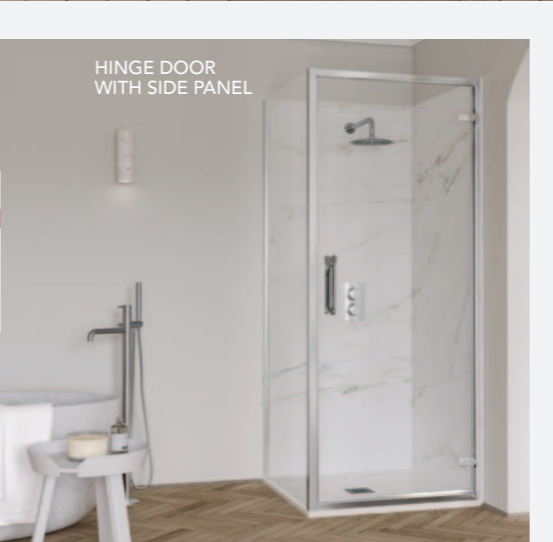

This 2 metre high door is supported by two precisely curved hinges that boast a flush to glass interior finish which allow for ease of cleaning. 8mm toughened safety glass is coated with ClearVue hydrophobic coating to resist the build up of unwanted grime and limescale.

The ETO Hinge door can be fitted independently in an alcove setting or with a dedicated ETO side panel of choice.

DOOR SIZE OPTIONS

PRODUCT SIZE	ADJUSTMENT SIZE MIN	ADJUSTMENT SIZE MAX	ACCESS	CODE SILVER	CODE MATTE BLACK
800mm	750mm	790mm	646mm	ETOHD80SC	ETOHD80BC
900mm	850mm	890mm	746mm	ETOHD90SC	ETOHD90BC
1000mm	950mm	990mm	846mm	ETOHD100SC	-

SEMI FRAMED SIDE PANEL OPTIONS *(Includes Corner Profile)*

PRODUCT SIZE	ADJUSTMENT SIZE MIN	ADJUSTMENT SIZE MAX	CODE SILVER	CODE MATTE BLACK
700mm	660mm	680mm	ETOSP70SC	ETOSP70BC
760mm	720mm	740mm	ETOSP76SC	-
800mm	760mm	780mm	ETOSP80SC	ETOSP80BC
900mm	860mm	880mm	ETOSP90SC	ETOSP90BC
1000mm	960mm	980mm	ETOSP100SC	ETOSP100BC
1100mm	1060mm	1080mm	ETOSP110SC	-
1200mm	1160mm	1180mm	ETOSP120SC	-

NOTE – An ETO Hinge Door installed with a side panel must be installed with the 10mm compensating profile supplied.

PRODUCT DESCRIPTION	CODE - SILVER	CODE - MATTE BLACK
Compensating VWall Profile 10mm (included with side panel)	ETOCB10SC	ETOCB10BC
Compensating VWall Profile 25mm	ETOCB25SC	ETOCB25BC

HINGE DOOR WITH SIDE PANEL