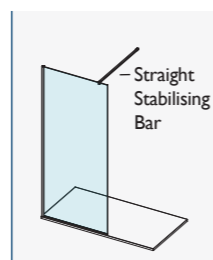

Each complete kit below includes a 10mm glass panel, 15mm wall profile and a suitable stabilising bar solution.

10MM COMPLETE MODULAR WETROOM KITS

| SIZE | CODE – SILVER | CODE – BLACK |
|---|----------------|----------------|
| 300mm | AYO10MWR30SC | AYO10MWR30BC |
| 400mm | AYO10MWR40SC | AYO10MWR40BC |
| 450mm | AYO10MWR45SC | AYO10MWR45BC |
| 500mm | AYO10MWR50SC | AYO10MWR50BC |
| 600mm | AYO10MWR60SC | AYO10MWR60BC |
| 700mm | AYO10MWR70SC | AYO10MWR70BC |
| 760mm | AYO10MWR76SC | AYO10MWR76BC |
| 800mm | AYO10MWR80SC | AYO10MWR80BC |
| 900mm | AYO10MWR90SC | AYO10MWR90BC |
| 1000mm | AYO10MWR100SC | AYO10MWR100BC |
| 1100mm | AYO10MWR110SC | AYO10MWR110BC |
| 1200mm | AYO10MWR120SC | AYO10MWR120BC |
| 1400mm | AYO10MWR140SC | AYO10MWR140BC |
| Double Entry Wetroom 1200mm – Complete Kit (Includes x2 1200mm Straight Stabilising Bars) | AYO10MWRD120SC | AYO10MWRD120BC |