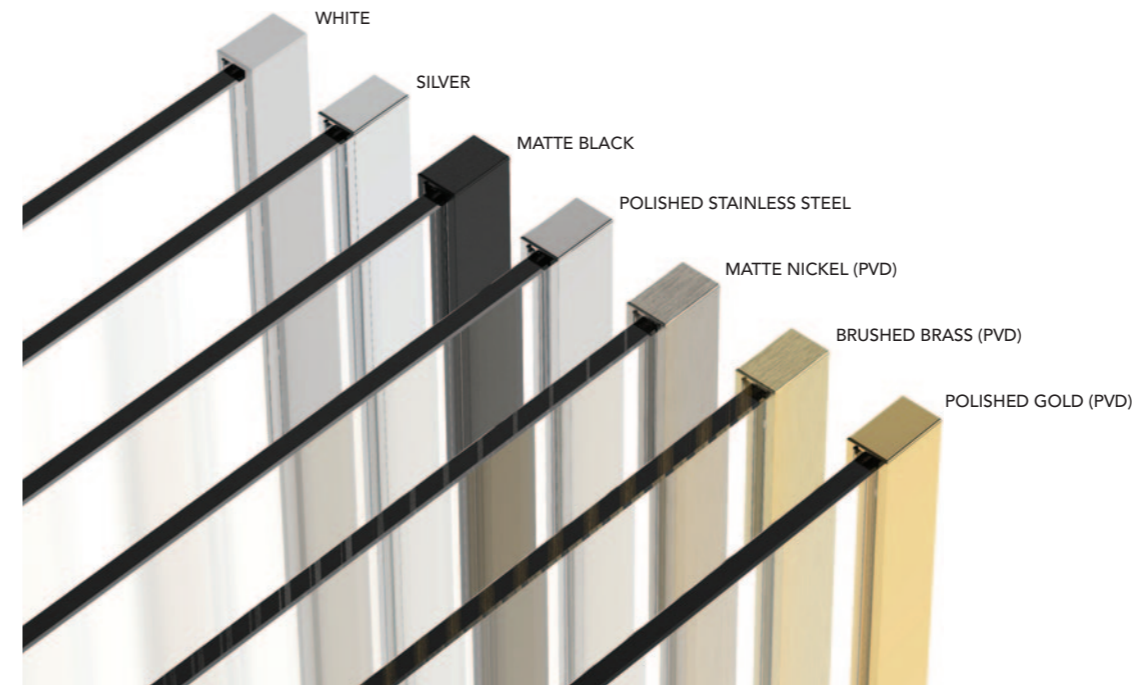

AYO® COLOUR CONFIGURATION GUIDE

Please note only configurations using 1200mm Straight Stabilising Bar, 650mm Angled Stabilising Bar, T Piece and Ultra Clear Corner Seal are possible in the premium colours;

- Brushed Brass (PVD)
- Matte Nickel (PVD)
- Polished Gold (PVD)
- Polished Stainless Steel
- White