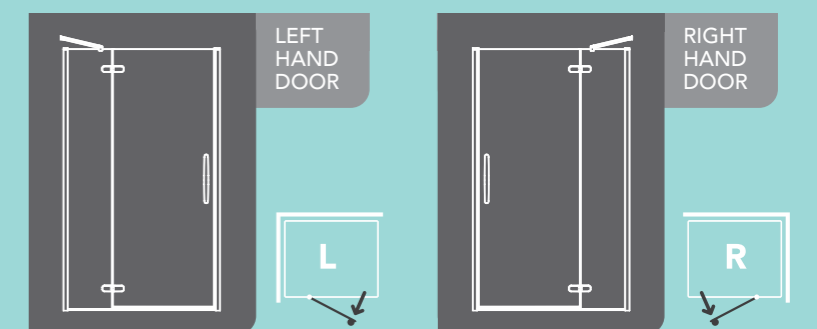

HINGED OFFSET QUADRANT DOOR

Please select carefully the ORO Hinged Offset Quadrant that is the correct shape for your offset shower tray.

BIFOLD DOOR

The ORO Bifold Door is universal, so it can be adapted at installation to suit either left or right hand installation.

HINGED DOOR

The ORO Hinged Door is universal, so it can be adapted at installation to suit either left or right hand installation.

HINGED AND INLINE DOOR

Please select carefully the ORO Hinge and Inline Door that is the correct hand opening for your space.