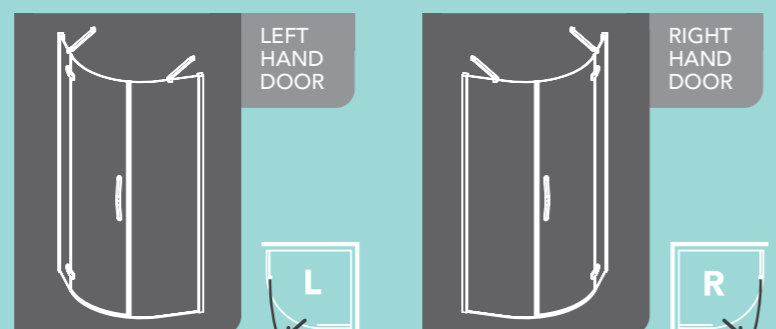

HINGED QUADRANT DOOR

Please select carefully the ORO Hinged Quadrant that is the correct hand opening for your space.