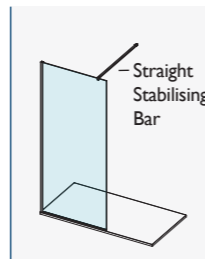

AYO® 8MM COMPLETE WETROOM KITS – FLUTED GLASS BRUSHED BRASS & POLISHED GOLD

For ease of ordering, we have created product codes for a complete wetroom, kits that cover the most popular wetroom configuration choices.

Each complete kit below includes an 8mm fluted glass panel, a 15mm wall profile and a suitable stabilising bar solution.

NEW - 8MM COMPLETE MODULAR WETROOM KITS		
SIZE	CODE – BRUSHED BRASS	CODE – POLISHED GOLD
700mm Complete	AYO8MWR70-CBRB	AYO8MWR70-CPG
800mm Complete	AYO8MWR80-CBRB	AYO8MWR80-CPG
900mm Complete	AYO8MWR90-CBRB	AYO8MWR90-CPG
1000mm Complete	AYO8MWR100-CBRB	AYO8MWR100-CPG
1200mm Complete	AYO8MWR120-CBRB	AYO8MWR120-CPG
1400mm Complete	AYO8MWR140-CBRB	AYO8MWR140-CPG