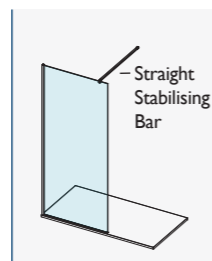

AYO® 10MM COMPLETE WETROOM KITS BRUSHED BRASS & POLISHED GOLD

For ease of ordering, we have created product codes for a complete wetroom, kits that cover the most popular wetroom configuration choices.

Each complete kit below includes a 10mm glass panel, 15mm wall profile and a suitable stabilising bar solution.

10MM COMPLETE MODULAR WETROOM KITS

SIZE	CODE - BRUSHED BRASS	CODE - POLISHED GOLD
450mm	AYO10MWR45-CBRB	AYO10MWR45-CPG
500mm	AYO10MWR50-CBRB	AYO10MWR50-CPG
600mm	AYO10MWR60-CBRB	AYO10MWR60-CPG
700mm	AYO10MWR70-CBRB	AYO10MWR70-CPG
760mm	AYO10MWR76-CBRB	AYO10MWR76-CPG
800mm	AYO10MWR80-CBRB	AYO10MWR80-CPG
900mm	AYO10MWR90-CBRB	AYO10MWR90-CPG
1000mm	AYO10MWR100-CBRB	AYO10MWR100-CPG
1100mm	AYO10MWR110-CBRB	AYO10MWR110-CPG
1200mm	AYO10MWR120-CBRB	AYO10MWR120-CPG
1400mm	AYO10MWR140-CBRB	AYO10MWR140-CPG

650mm Angled Stabilising Bar included with 450, 500 & 600mm COMPLETE modular kits.
1200mm Straight Stabilising Bar included with COMPLETE modular kits over 700mm.

ACCESSORIES

PRODUCT DESCRIPTION	CODE - BRUSHED BRASS	CODE - POLISHED GOLD
T-Piece	AYOTP-CBRB	AYOTP-CPG

Note: T-Piece to be purchased separately to create a Side / End Panel configuration.

NEW - 10MM HINGED ROTATING PANEL

PRODUCT DESCRIPTION	CODE - BRUSHED BRASS	CODE - POLISHED GOLD
300mm Hinge Rotating Panel	AYO10HRP30CBRBC	AYO10HRP30CPGC
450mm Hinge Rotating Panel	AYO10HRP45CBRBC	AYO10HRP45CPGC
500mm Hinge Rotating Panel	AYO10HRP50CBRBC	AYO10HRP50CPGC