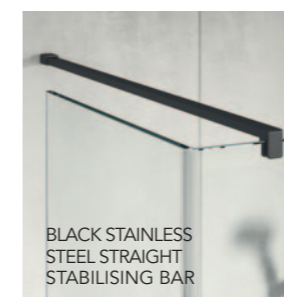

AYO® 8MM MODULAR COLLECTION – SILVER & BLACK

WETROOM PANEL 8mm GLASS / 2000mm HIGH
SUITABLE FOR USE ON WETROOM FLOOR OR TRAY

MODULAR WETROOM ORDER PROCESS:

- **STEP 1** – CHOOSE AYO 8MM GLASS PANEL SIZE
- **STEP 2** – CHOOSE WALL PROFILE (SILVER OR BLACK)
- **STEP 3** – CHOOSE STABILISING SOLUTION REQUIRED (SILVER OR BLACK)
- **STEP 4** – CHOOSE CHOOSE GLASS CONNECTING / ACCESSORIES OPTIONS (IF REQUIRED)

STEP 1 – 8MM GLASS PANEL ONLY

SIZE	CODE
300mm	AYO8MW30C
400mm	AYO8MW40C
450mm	AYO8MW45C
500mm	AYO8MW50C
600mm	AYO8MW60C
700mm	AYO8MW70C
760mm	AYO8MW76C
800mm	AYO8MW80C
900mm	AYO8MW90C
1000mm	AYO8MW100C
1100mm	AYO8MW110C
1200mm	AYO8MW120C
1400mm	AYO8MW140C
1500mm	AYO8MW150C
1600mm	AYO8MW160C

STEP 2 – WALL PROFILE

PRODUCT DESCRIPTION	CODE – SILVER	CODE - BLACK
15mm Wall Profile	AYOMW15WJS	AYOMW15WJB
35mm Wall Profile	AYOMW35WJS	AYOMW35WJB
Recessed Channel Wall and Floor Profile 2000mm (2 Piece)	AYOMWCWJS	AYOMWCWJB

STEP 3 – STABILISER - SILVER & BLACK

Straight Stabilising Bar

PRODUCT DESCRIPTION	CODE – SILVER	CODE – BLACK
1200mm Straight Stabilising Bar	AYOSSBS	AYOSSBB
1400mm Straight Stabilising Bar	AYO140SSBS	AYO140SSBB

Angled Stabilising Bar

PRODUCT DESCRIPTION	CODE – SILVER	CODE – BLACK
350mm Angled Stabilising Bar - Short for 300mm & 400mm Wetrooms	AYOASBS-SH	AYOASBB-SH
650mm Angled Stabilising Bar	AYOASBS	AYOASBB

Ceiling Stabilising Bar

PRODUCT DESCRIPTION	CODE – SILVER	CODE – BLACK
Top of Glass to Ceiling Stabilising Bar - 650mm	AYOCSBS	AYOCSBB
Floor to Ceiling Stabilising Bar - 2600mm	AYOFCSBS	AYOFCSBB
Two Piece Floor to Ceiling Stabilising Bar - 2600mm	AYOF2CSBS	AYOF2CSBB

Other Stabilising Bars