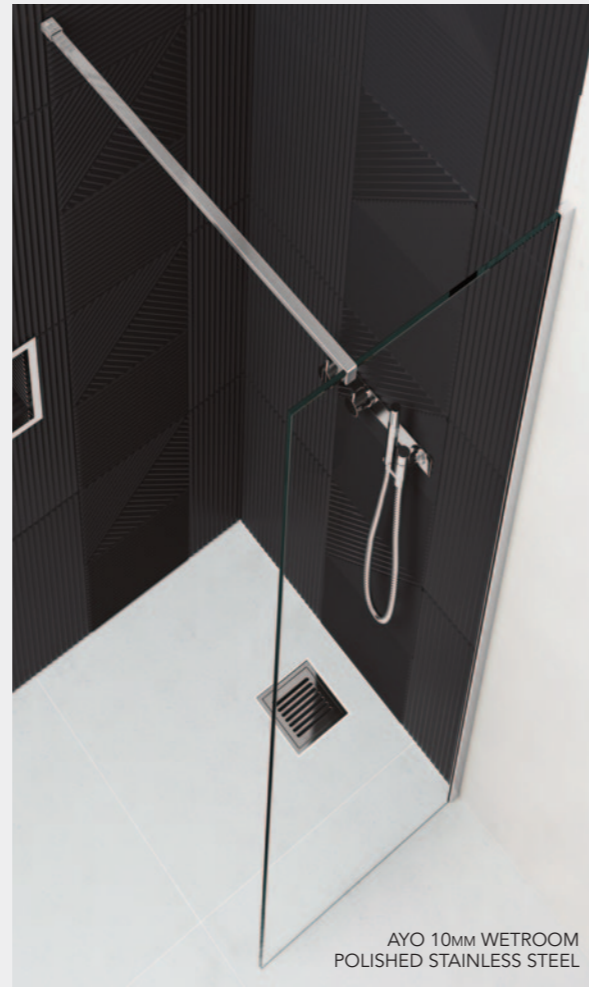

AYO® COLOUR

THE PVD PROCESS EXPLAINED

PVD - PHYSICAL VAPOUR DEPOSITION

PVD is a technique that applies colour on an atomic level to a base surface inside a vacuum chamber. This process physically changes the original base material to the desired colour composition, meaning that the surface won't wear off or degenerate over time.

PVD is one of the most durable colouring technologies being up to 3 times harder and 10 times more scratch resistant than the alternative surface options.

INFLUENCED BY SIMPLE AESTHETICS

The PVD Finish extends across a select offering of AYO components that includes a 15mm Wall Profile, 1200mm Straight Stabilising Bar, 650mm Angled Stabilising Bar and T Piece.

For PVD Colour Product offering information
Please see page 101