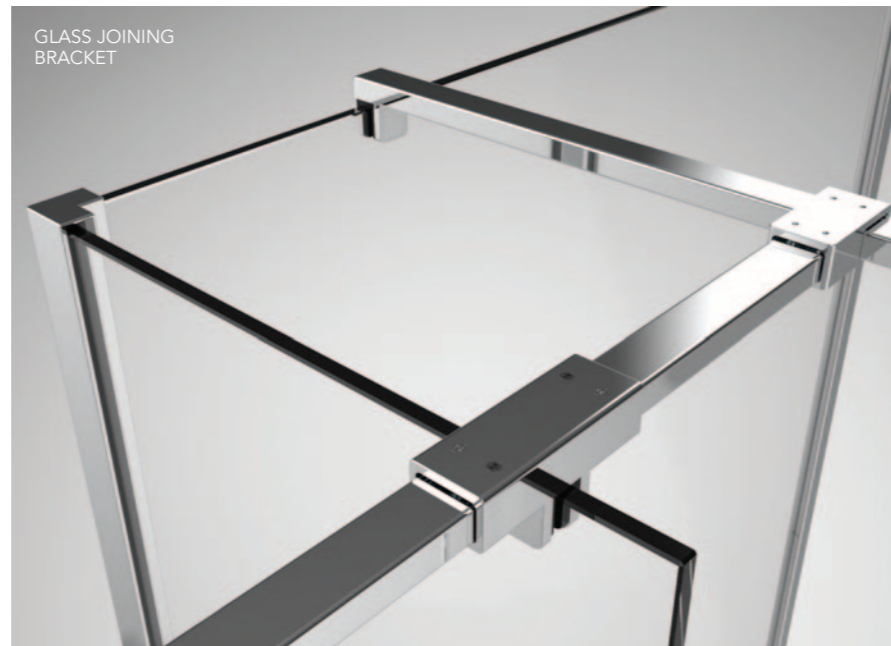

- 1200mm Straight Stabilising Bar
- 650mm Angled Stabilising Bar
- T Piece

STABILISING BAR - FIXING TO ROTATING PANEL

MATTE BLACK T-PIECE FITTED WITH TWO STRAIGHT STABILISING BARS

GLASS JOINING BRACKET

FLOOR TO CEILING STABILISING BARS