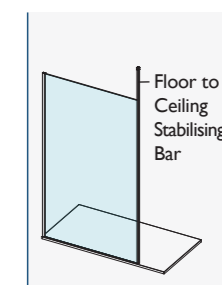

ROTATING PANEL STABILISING BAR

Top of Glass to Ceiling Stabilising Bar

Floor to Ceiling Stabilising Bar