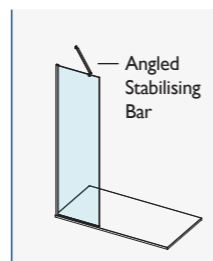

Each complete kit below includes a 10mm glass panel, 15mm wall profile and a suitable stabilising bar solution.

10MM COMPLETE MODULAR WETROOM KITS

| SIZE | CODE – SILVER | CODE – BLACK |
|---|----------------|----------------|
| 300mm | AYO10MWR30SC | AYO10MWR30BC |
| 400mm | AYO10MWR40SC | AYO10MWR40BC |
| 450mm | AYO10MWR45SC | AYO10MWR45BC |
| 500mm | AYO10MWR50SC | AYO10MWR50BC |
| 600mm | AYO10MWR60SC | AYO10MWR60BC |
| 700mm | AYO10MWR70SC | AYO10MWR70BC |
| 760mm | AYO10MWR76SC | AYO10MWR76BC |
| 800mm | AYO10MWR80SC | AYO10MWR80BC |
| 900mm | AYO10MWR90SC | AYO10MWR90BC |
| 1000mm | AYO10MWR100SC | AYO10MWR100BC |
| 1100mm | AYO10MWR110SC | AYO10MWR110BC |
| 1200mm | AYO10MWR120SC | AYO10MWR120BC |
| 1400mm | AYO10MWR140SC | AYO10MWR140BC |
| Double Entry Wetroom 1200mm – Complete Kit (Includes x2 1200mm Straight Stabilising Bars) | AYO10MWRD120SC | AYO10MWRD120BC |