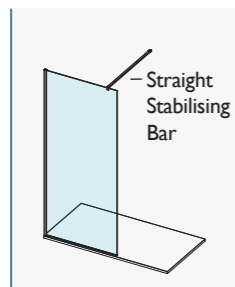

8MM OPAQUE GLASS WETROOM

The AYO opaque glass wetroom panel is designed to bring elegance and grace to your bathroom space.

AYO opaque is a practical choice for those who want to add privacy to their bathroom without sacrificing on functionality.

Available in a silver & matte black finish, with a variety of size options to choose from.

8mm TOUGHENED SAFETY GLASS	FOR A CORNER SPACE
FOR AN ALCOVE SPACE	2000mm HEIGHT
REVERSIBLE	WETROOM OR SHOWER TRAY INSTALLATION

8MM OPAQUE GLASS WETROOM PANEL