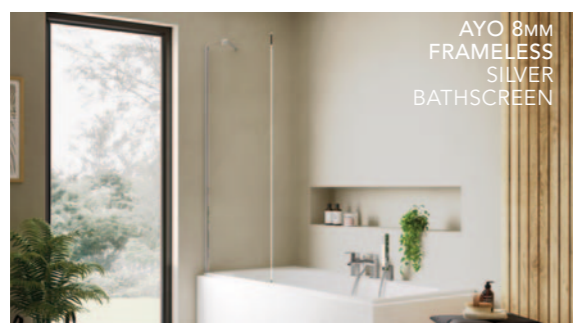

AYO®

8MM BATHSCREENS

AYO 8MM BATHSCREENS

PRODUCT DESCRIPTION	COLOUR	CODE
8mm Bathscreen 1500 x 800mm with Clear Glass	Matte Black	AYO8BSBC
8mm Framed Border 1500 x 800mm Bathscreen with Clear Glass Complete	Matte Black	AYO8FBSBBC
8mm Linear Framed Border 1500 x 800mm Bathscreen with Clear Glass Complete	Matte Black	AYO8FHBSBBC
8mm Bathscreen 1500 x 800mm with Clear Glass - NEW	Silver	AYO8BSSC
8mm Bathscreen 1500 x 800mm with Clear Glass - NEW MAY 2023	Brushed Brass	AYO8BSBRBC