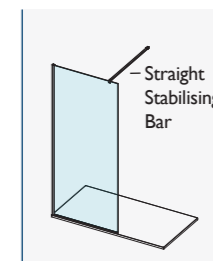

650mm Angled Stabilising Bar included with 450, 500 & 600mm COMPLETE modular kits.
1200mm Straight Stabilising Bar included with COMPLETE modular kits over 700mm.

ACCESSORIES

PRODUCT DESCRIPTION	CODE - POLISHED S/STEEL
T-Piece	AYOTPS

Note: T-Piece to be purchased separately to create a Side / End Panel configuration.

NEW - 10MM HINGED ROTATING PANEL

PRODUCT DESCRIPTION	CODE - POLISHED S/STEEL
300mm Hinge Rotating Panel	AYO10HRP30SSC
450mm Hinge Rotating Panel	AYO10HRP45SSC
500mm Hinge Rotating Panel	AYO10HRP50SSC

NOTE: 3 PACK DELIVERY
Pack 1 - Glass Panel
Pack 2 - Wall Profile
Pack 3 - Stabiliser