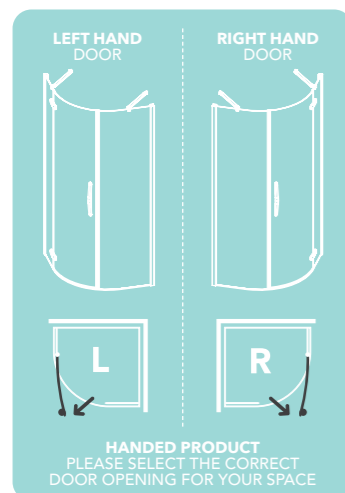

HINGED QUADRANT DOOR

A hallmark of elegance, the ORO Hinged Quadrant will add a touch of class to your bathroom.

The frameless curved glass is supported by 2 stainless steel stabilising bars that blend seamlessly into the door silhouette. Flush to glass interior **counter sunk hinges** allows you to easily wipe the shower glass clean. Precise in its action, this curved hinge door is secured by **ultra clear magnetic seals** that deliver the perfect positive close action every time.

DOOR SIZE OPTIONS

PRODUCT SIZE	ADJUSTMENT SIZE		ACCESS	CODE - SILVER	CODE - MATTE BLACK
	MIN	MAX			
900mm Left Hand	870mm	890mm	570mm	OROHQ90LSC	OROHQ90LBC
900mm Right Hand	870mm	890mm	570mm	OROHQ90RSC	OROHQ90RBC
1000mm Left Hand	970mm	990mm	570mm	OROHQ100LSC	OROHQ100LBC
1000mm Right Hand	970mm	990mm	570mm	OROHQ100RSC	OROHQ100RBC

ACCESSORIES

PRODUCT DESCRIPTION	CODE - SILVER	CODE - MATTE BLACK
20mm Compensating Wall Profile	OROCB20SC	OROCB20BC

- 8mm TOUGHENED SAFETY GLASS
- 2000mm HEIGHT
- 20mm PROFILE ADJUSTMENT
- COUNTERSUNK INTERIOR HINGES
- 10mm ULTRA LOW BOTTOM RAIL
- CRAFTED HANDLE DESIGN
- ULTRA CLEAR SEALS
- SEAMLESS INTERIOR COVER STRIPS
- STAINLESS STEEL ANGLED STABILISING BARS
- CLEARVUE GLASS COATING
- AVAILABLE IN SILVER & MATTE BLACK
- LIFETIME GUARANTEE