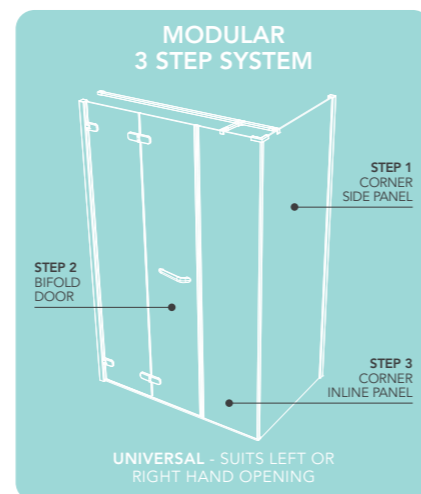

STEP 1 - SELECT SIZE OF ULTRA FRAMELESS CORNER SIDE PANEL

PRODUCT SIZE	ADJUSTMENT	CODE - SILVER	CODE - MATTE BLACK
700mm	660 - 680mm	OROCSP70SC	-
760mm	720 - 740mm	OROCSP76SC	-
800mm	760 - 780mm	OROCSP80SC	OROCSP80BC
900mm	860 - 880mm	OROCSP90SC	OROCSP90BC
1000mm	960 - 980mm	OROCSP100SC	-

STEP 2 - SELECT SIZE OF DOOR

PRODUCT SIZE	ADJUSTMENT SIZE		ACCESS	CODE - SILVER	CODE - MATTE BLACK
	MIN	MAX			
700mm	660mm	700mm	483mm	OROBF70SC	-
760mm	720mm	760mm	538mm	OROBF76SC	-
800mm	760mm	800mm	575mm	OROBF80SC	OROBF80BC
900mm	860mm	900mm	668mm	OROBF90SC	OROBF90BC
1000mm	960mm	1000mm	759mm	OROBF100SC	OROBF100BC

STEP 3 - CHOOSE CORNER INLINE PANEL KIT SIZE

PRODUCT SIZE	CODE - SILVER	CODE - MATTE BLACK
100mm	OROKIT1	-
200mm	OROKIT2	-
300mm	OROKIT3	OROKIT3B
400mm	OROKIT4	OROKIT4B

NOTE - BIFOLD DOOR SIZE PLUS CORNER INLINE PANEL SIZE WILL TOTAL TO THE WIDTH OF YOUR SHOWER TRAY.
Each corner inline panel kit includes the following components:
Inline panel, bottom barrier bar and stabilising bar with fixing brackets.
Ultra clear seal or 3M tape option supplied for corner inline panel fixation.

ORO BIFOLD DOOR AND ULTRA FRAMELESS CORNER SIDE PANEL (LEFT HAND INSTALLATION) - MATTE BLACK