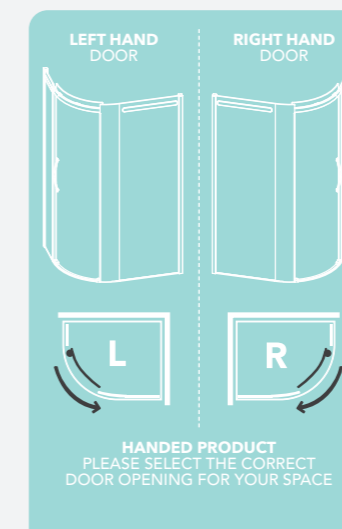

- **8mm** TOUGHENED SAFETY GLASS
- **2000mm** HEIGHT
- **20mm** PROFILE ADJUSTMENT
- **10mm** ULTRA LOW BOTTOM RAIL
- CRAFTED HANDLE DESIGN
- ULTRA CLEAR SEALS
- PATENTED MAGNETIC GUIDE SYSTEM
- SEAMLESS INTERIOR COVER STRIPS
- CUSHION CLOSE DAMPENER MECHANISM
- CLEARVUE GLASS COATING
- AVAILABLE IN SILVER & MATTE BLACK
- LIFETIME GUARANTEE