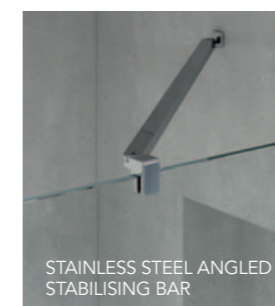

Other Stabilising Bars

PRODUCT DESCRIPTION	CODE - SILVER	CODE - BLACK
L Shape Stabilising Bar - Length 1410mm / Height 220mm	AYOLSSBS	AYOLSSBB
Rotating Panel Stabilising Bar - 1200mm	AYORPSBS	AYORPSBB
1200mm Double Glass Bracket Stabilising Bar	AYODGBSBS	AYODGBSBB