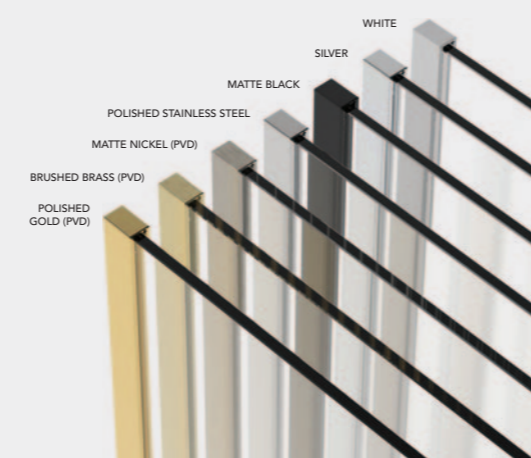

- x1 Glass Panel
- x1 Wall Profile
- x1 Floor to Ceiling Stabilising Bar

CONFIGURATION 10

- x1 Glass Panel
- x1 Wall Profile
- x1 Top of Glass to Ceiling Stabilising Bar

CONFIGURATION 5 IN SILVER

CONFIGURATION 7 IN (SILVER & BLACK ONLY)