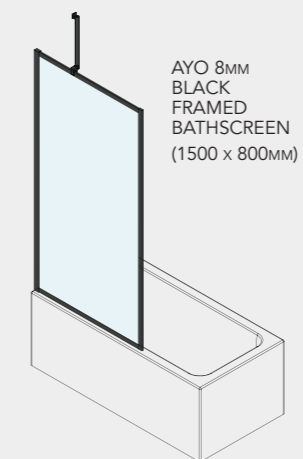

FRAMED BATHSCREEN

The crisp contemporary lines of the AYO framed bathscreen provide a stylish focal point for the bathroom.

The black bathscreen frame has an anodised finish, making it a highly durable and guaranteed to stand the test of time. A silk screen print process is used to achieve a flush interior finish while ClearVue hydrophobic coating ensures the 8mm toughened glass remains easy to clean.

Expertly crafted, the AYO Framed Bathscreen will bring a harmonious look to the modern bathroom.

METAL FRAMEWORK SURROUNDS GLASS, ENSURING MAXIMUM DURABILITY

- 8mm TOUGHENED SAFETY GLASS
- 1500mm HEIGHT
- 350mm ANGLED STABILISING BAR INCLUDED
- CLEARVUE GLASS COATING
- BLACK PROFILES ONLY
- CONCEALED FIXINGS
- REVERSIBLE
- FIXED BATHSCREEN
- 20 YEAR GUARANTEE