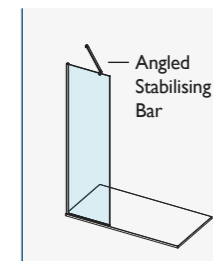

650mm Angled Stabilising Bar included with 450, 500 & 600mm COMPLETE modular kits.
1200mm Straight Stabilising Bar included with COMPLETE modular kits over 700mm.

ACCESSORIES

PRODUCT DESCRIPTION	CODE - POLISHED S/STEEL
T-Piece	AYOTPS

Note: T-Piece to be purchased separately to create a Side / End Panel configuration.

NEW - 10MM HINGED ROTATING PANEL

PRODUCT DESCRIPTION	CODE - POLISHED S/STEEL
300mm Hinge Rotating Panel	AYO10HRP30SSC
450mm Hinge Rotating Panel	AYO10HRP45SSC
500mm Hinge Rotating Panel	AYO10HRP50SSC

NOTE: 3 PACK DELIVERY
Pack 1 - Glass Panel
Pack 2 - Wall Profile
Pack 3 - Stabiliser