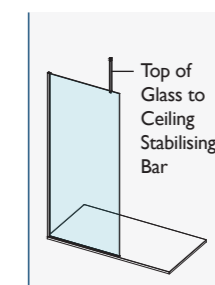

BLACK L SHAPED STABILISING BAR

ROTATING PANEL STABILISING BAR

Top of Glass to Ceiling Stabilising Bar