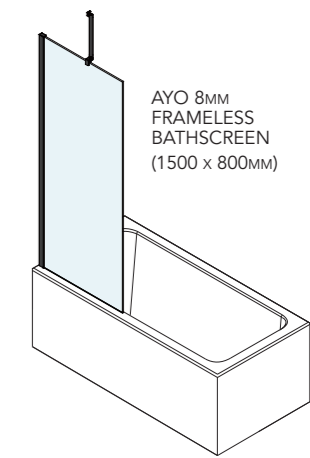

AYO 8MM FRAMELESS MATTE BLACK BATHSCREEN