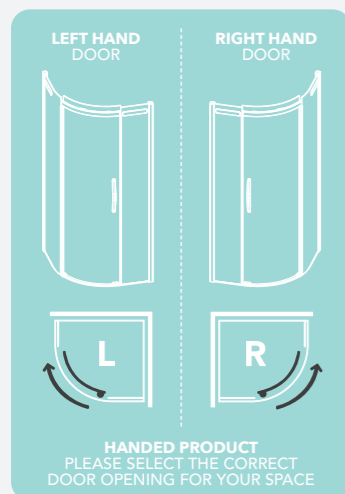

SLIDING QUADRANT DOOR

Creative engineering has shaped the unique ORO Sliding Quadrant. The top floating rail design ingeniously encloses the roller system to give the door a sleek polished look. Practically speaking, the concealed rollers ensure reduced cleaning time.

Functional distinction continues with the patented magnetic guide system – this design innovation guarantees the smoothest motion as the door glides around the bottom rail. The final detail is the crafted handle design, befitting for the overall elegance of this door.

DOOR SIZE OPTIONS

PRODUCT SIZE	ADJUSTMENT SIZE		ACCESS	CODE - SILVER	CODE - MATTE BLACK
	MIN	MAX			
900mm Left Hand	870mm	890mm	480mm	OROSQ90LSC	OROSQ90LBC
900mm Right Hand	870mm	890mm	480mm	OROSQ90RSC	OROSQ90RBC
1000mm Left Hand	970mm	990mm	480mm	OROSQ100LSC	–
1000mm Right Hand	970mm	990mm	480mm	OROSQ100RSC	–

ACCESSORIES

PRODUCT DESCRIPTION	CODE - SILVER	CODE - MATTE BLACK
20mm Compensating Wall Profile	OROCB20SC	OROCB20BC

- 8mm TOUGHENED SAFETY GLASS
- 2000mm HEIGHT
- 20mm PROFILE ADJUSTMENT
- 10mm ULTRA LOW BOTTOM RAIL
- CRAFTED HANDLE DESIGN
- ULTRA CLEAR SEALS
- AVAILABLE IN SILVER & MATTE BLACK
- PATENTED MAGNETIC GUIDE SYSTEM
- CUSHION CLOSE DAMPENER MECHANISM
- CLEARVUE GLASS COATING
- LIFETIME GUARANTEE