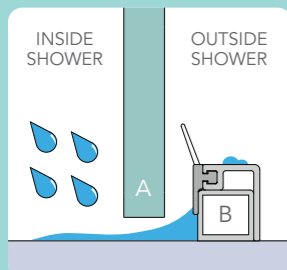

Product Codes:

S-OROSA110TSS, S-OROSA120TSS,
S-OROSA140-160TSS, S-OROSQTSS

A - Sliding Door Glass
B - Minimal Barrier Bar
I - Threshold Seal