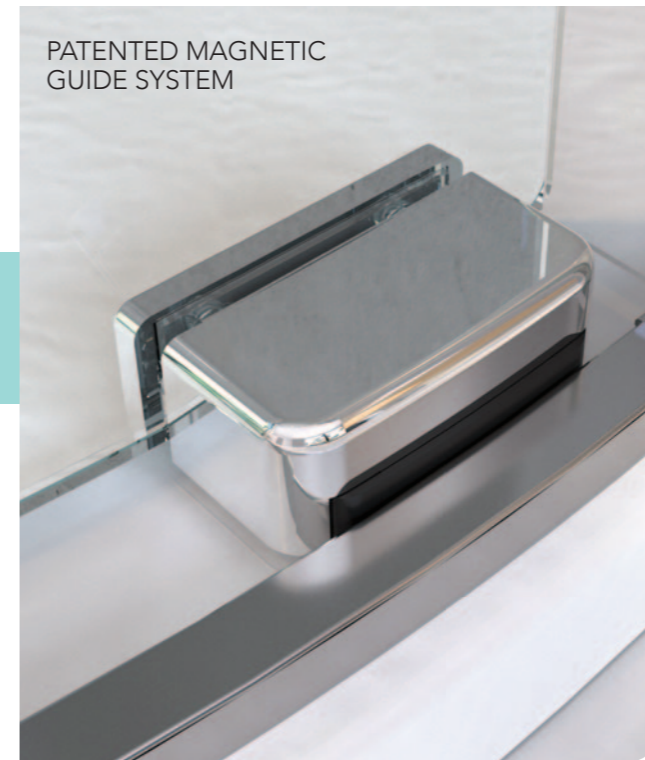

VISIONARY INNOVATIONS

COUNTERSUNK INTERIOR HINGES
WITH FLUSH TO GLASS FINISH

CURVED HINGE
DETAILING

SIGNATURE
HANDLE
DESIGN

UNIQUELY CRAFTED
BI-FOLD HANDLE

PATENTED MAGNETIC
GUIDE SYSTEM

MINIMALIST BOTTOM
DOOR GUIDE