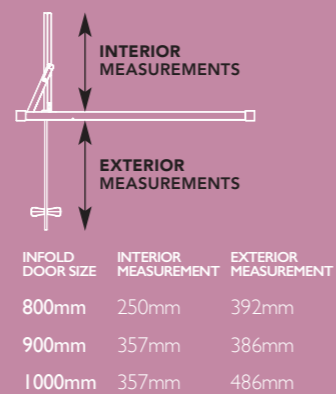

The ETO Infold features a pioneering magnetic linkage system which gives the door a perfectly smooth gliding action. This innovative design removes the need for magnetic seals on the glass, giving a beautifully seamless glass edge to the door.

As is standard across the ETO range, the Infold door is constructed from 8mm toughened safety glass with ClearVue hydrophobic coating. All interior fixings are fully concealed, making this shower enclosure as delightful internally as externally.

DOOR SIZE OPTIONS

PRODUCT SIZE	ADJUSTMENT SIZE MIN	ADJUSTMENT SIZE MAX	ACCESS	CODE BRUSHED BRASS
800mm	750mm	790mm	596mm	ETOIF80BRBC
900mm	850mm	890mm	696mm	ETOIF90BRBC
1000mm	950mm	990mm	796mm	ETOIF100BRBC

SEMI FRAMED SIDE PANEL OPTIONS *(Includes Corner Profile)*

PRODUCT SIZE	ADJUSTMENT SIZE MIN	ADJUSTMENT SIZE MAX	CODE BRUSHED BRASS
700mm	660mm	680mm	ETOSP70BRBC
800mm	760mm	780mm	ETOSP80BRBC
900mm	860mm	880mm	ETOSP90BRBC
1000mm	960mm	980mm	ETOSP100BRBC

NOTE – An ETO Infold installed with a side panel must be installed with the 10mm compensating profile supplied.

COMPENSATING PROFILE OPTIONS

PRODUCT DESCRIPTION	CODE - BRUSHED BRASS
Compensating Wall Profile 10mm (included with side panel)	ETOCB10BRB
Compensating Wall Profile 25mm	ETOCB25BRB

INFOLD - DOOR OPEN POSITION MEASUREMENTS

BRUSHED BRASS INFOLD DOOR ALCOVE INSTALLATION