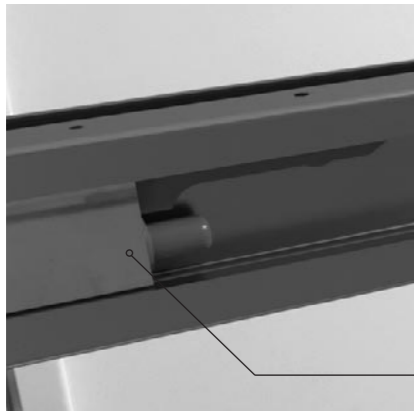

CUSHION CLOSE DAMPENER SYSTEM