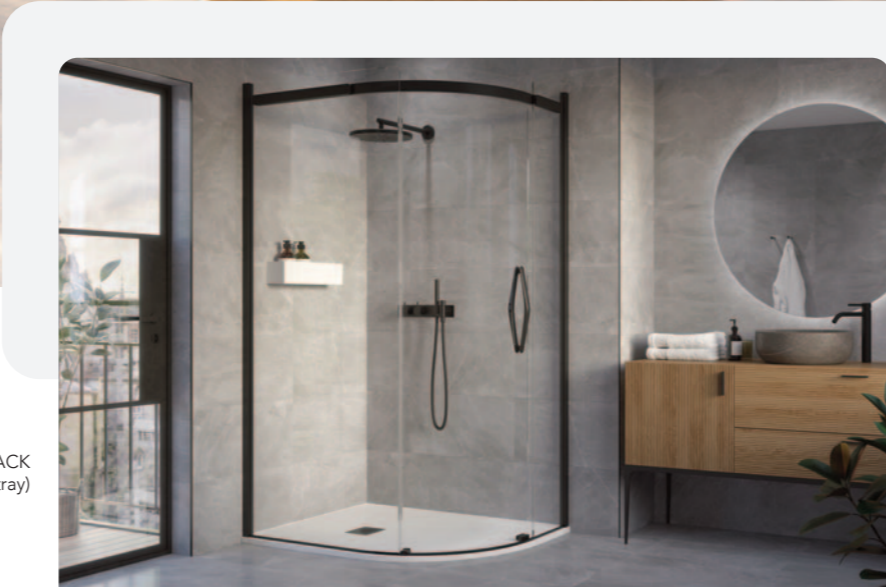

ORO RIGHT HAND OFFSET SLIDING QUADRANT - MATTE BLACK
(to suit right hand offset quadrant shower tray)

SLIDING OFFSET QUADRANT DOOR

Generously proportioned, the ORO Sliding Offset Quadrant is designed to impress in your bathroom. The signature floating rail design cleverly encloses the rollers to give the door a sleek appearance.

Design excellence continues with the patented magnetic guide system ensuring the smoothest of motion as the door glides around the bottom rail. The crafted chrome handles have perfect symmetry, in line with the overall elegance of the door.

DOOR SIZE OPTIONS

PRODUCT SIZE	ADJUSTMENT SIZE MIN	ADJUSTMENT SIZE MAX	ACCESS	CODE - SILVER	CODE - MATTE BLACK
1000 x 800mm Left Hand	770-970mm	790-990mm	480mm	OROSQ80X100LSC	-
1000 x 800mm Right Hand	770-970mm	790-990mm	480mm	OROSQ80X100RSC	-
1000 x 900mm Left Hand	870-970mm	890-990mm	480mm	OROSQ90X100LSC	-
1000 x 900mm Right Hand	870-970mm	890-990mm	480mm	OROSQ90X100RSC	-
1200 x 800mm Left Hand	770-1170mm	790-1190mm	480mm	OROSQ80X120LSC	OROSQ80X120LBC
1200 x 800mm Right Hand	770-1170mm	790-1190mm	480mm	OROSQ80X120RSC	OROSQ80X120RBC
1200 x 900mm Left Hand	870-1170mm	890-1190mm	480mm	OROSQ90X120LSC	OROSQ90X120LBC
1200 x 900mm Right Hand	870-1170mm	890-1190mm	480mm	OROSQ90X120RSC	OROSQ90X120RBC

ACCESSORIES

PRODUCT DESCRIPTION	CODE - SILVER	CODE - MATTE BLACK
20mm Compensating Wall Profile	OROCB20SC	OROCB20BC