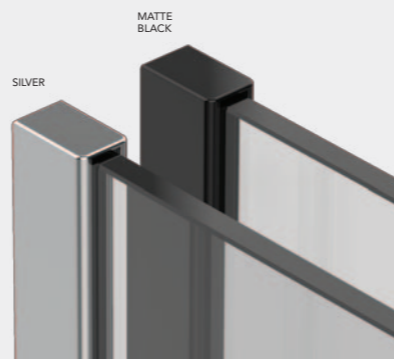

CONFIGURATION 2 IN (BLACK & SILVER ONLY)