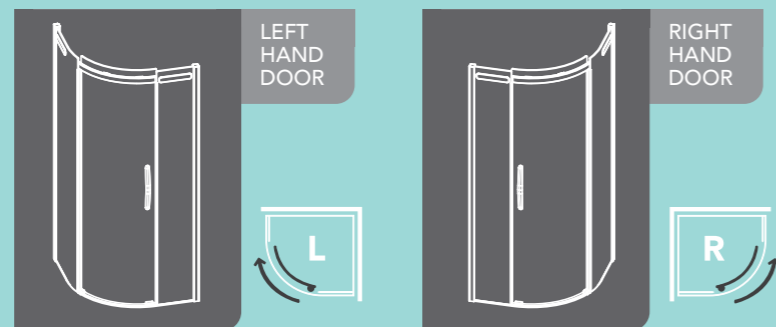

ORO[®] DOOR STYLES & HANDED DOOR GUIDE

SLIDER DOOR

Please select carefully the ORO Slider Door that is the correct hand opening for your space.

SLIDING QUADRANT DOOR

Please select carefully the ORO Sliding Quadrant that is the correct hand opening for your space.

HINGED DOOR

The ORO Hinged Door is universal, so it can be adapted at installation to suit either left or right hand installation.

HINGED AND INLINE DOOR

Please select carefully the ORO Hinge and Inline Door that is the correct hand opening for your space.