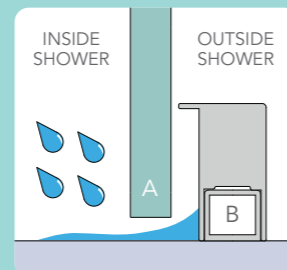

Product Codes:

S-OROSA110TBS, S-OROSA120TBS,
S-OROSA140-160TBS, S-OROSQTBS

A - Sliding Door Glass
B - Minimal Barrier Bar
2 - Threshold Bar