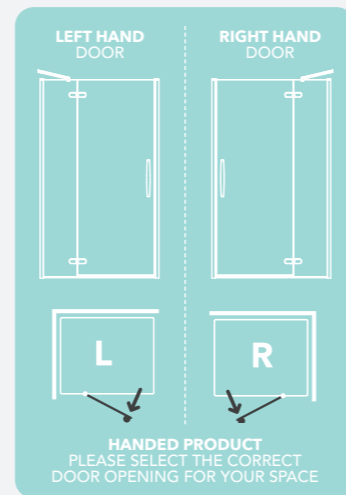

AVAILABLE IN SILVER & MATTE BLACK

CRAFTED HANDLE DESIGN

ULTRA CLEAR SEALS

SEAMLESS INTERIOR COVER STRIPS

UNIVERSAL LEFT OR RIGHT HAND OPENING

LIFETIME GUARANTEE

ORO HINGE & INLINE DOOR WITH SEMI FRAMED SIDE PANEL - RIGHT HAND INSTALLATION

ORO LEFT HAND HINGE AND INLINE DOOR (alcove)

HINGE & INLINE DOOR

Striking in its appearance, the ORO Hinge and Inline door is a statement piece for your bathroom.

The **gently curved hinges** have a countersunk interior design and can be wiped clean with ease. The **T-bar stabiliser** has concealed fixings and its sleek construction blends subtly into the products profile. Ultra clear magnetic seals giving a superior close action. The finishing touch is the **crafted chrome handles**, their perfect symmetry complementing the overall elegance of the door.