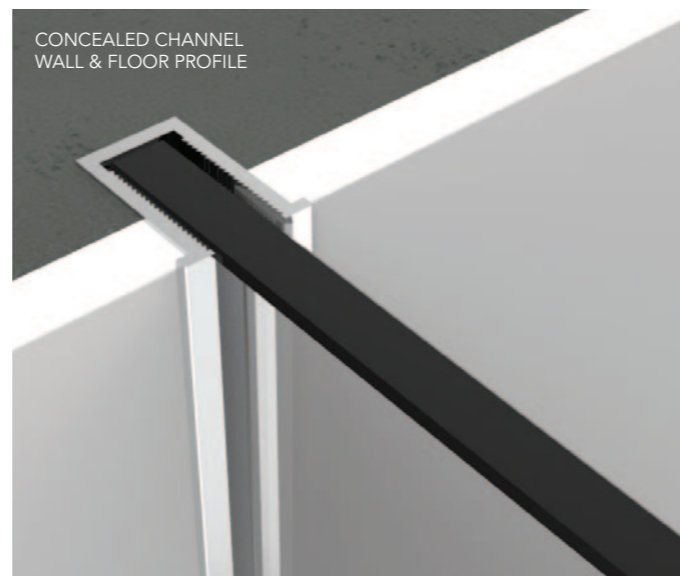

PROFILE SOLUTIONS

An array of wall profile solutions provides maximum versatility as each AYO wetroom aspiration becomes the reality.

All Profile solutions are available in the standard Silver and Black options.

AYO COLOUR

Please note: 15mm Wall Profile is available the premium colours - White, Brushed Brass, Matte Nickel, Stainless Steel and Polished Gold.

SEAL SOLUTIONS

AYO maximizes your shower's visual appeal by offering an extensive selection of discreet ultra clear seal options.