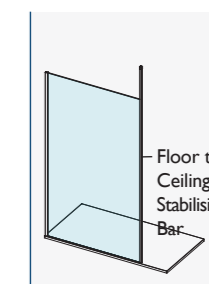

Other Stabilising Bars

PRODUCT DESCRIPTION	CODE - SILVER	CODE - BLACK
L Shape Stabilising Bar - Length 1410mm / Height 220mm	AYOLSSBS	AYOLSSBB
Rotating Panel Stabilising Bar - 1200mm	AYORPSBS	AYORPSBB
1200mm Double Glass Bracket Stabilising Bar	AYODGBSBS	AYODGBSBB