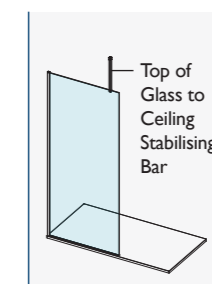

Other Stabilising Bars

PRODUCT DESCRIPTION	CODE - SILVER	CODE - BLACK
L Shape Stabilising Bar - Length 1410mm / Height 220mm	AYOLSSBS	AYOLSSBB
Rotating Panel Stabilising Bar - 1200mm	AYORPSBS	AYORPSBB
1200mm Double Glass Bracket Stabilising Bar	AYODGBSBS	AYODGBSBB