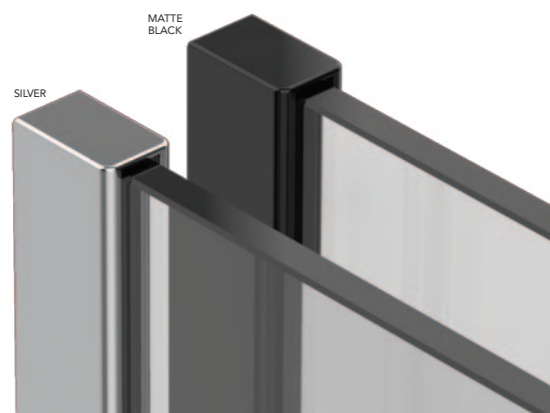

8MM OPAQUE GLASS WETROOM

The AYO opaque glass wetroom panel is designed to bring elegance and grace to your bathroom space.

AYO opaque is a practical choice for those who want to add privacy to their bathroom without sacrificing on functionality.

Available in a silver & matte black finish, with a variety of size options to choose from.

8mm TOUGHENED SAFETY GLASS	FOR A CORNER SPACE
FOR AN ALCOVE SPACE	2000mm HEIGHT
REVERSIBLE	WETROOM OR SHOWER TRAY INSTALLATION

8MM OPAQUE GLASS WETROOM PANEL