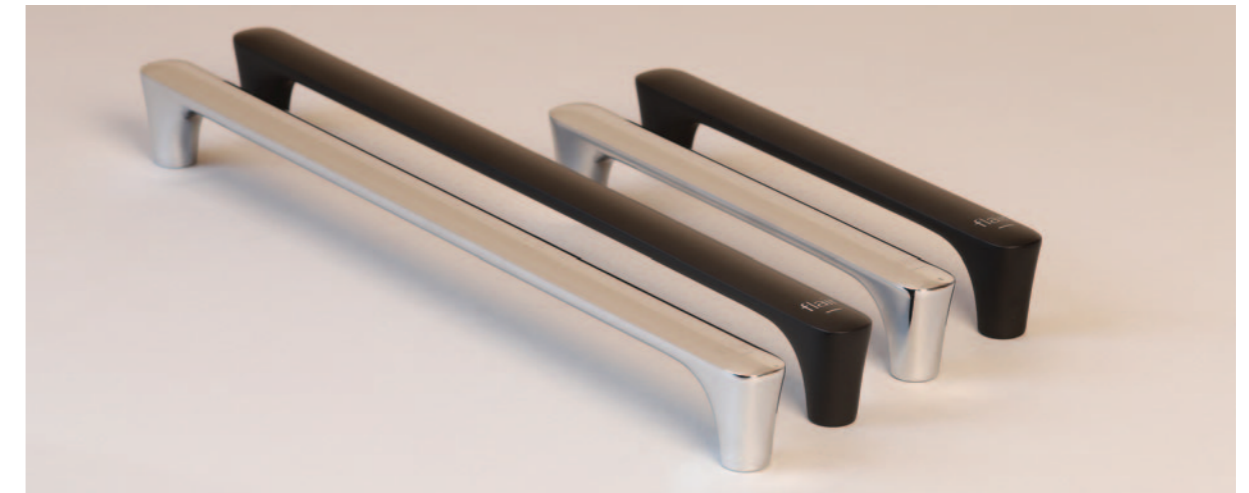

Product Codes:

S-OROSA110TBS, S-OROSA120TBS,
S-OROSA140-160TBS, S-OROSQTBS

A - Sliding Door Glass
B - Minimal Barrier Bar
2 - Threshold Bar

ORO[®] ALTERNATIVE HANDLES

An alternative choice of ORO handle design is now available. Created to deliver a sleek and contemporary aesthetic, these additional handle options are available in a Polished Chrome or Matte Black finish.

For ORO Range see pages 16-43.

| PRODUCT SIZE | CODE |
|---|---------------|
| ORO Alternative Handle Chrome (compatible with all ORO doors except bifold) | S-OROHLE2 |
| ORO Alternative Handle Matte Black (compatible with all ORO doors except bifold) | S-OROHLE2B |
| ORO Alternative Handle for Bifold - Chrome | S-ETO-OROHLE1 |
| ORO Alternative Handle for Bifold - Matte Black | S-ETO-OROLE1B |