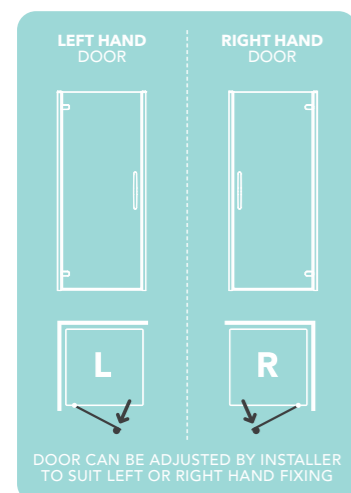

Note - Stabilising bar must be purchased with the with the hinge door and semi framed side panel with polished silver corner profile.

UNIVERSAL - SUITS LEFT OR RIGHT HAND OPENING

STAINLESS STEEL STRAIGHT STABILISING BAR