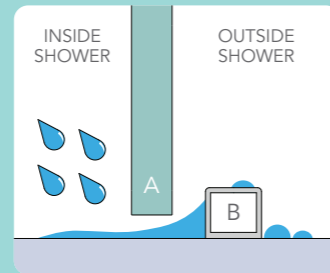

ORO® WATER RETENTION GUIDE

ORO Sliding Doors have an award winning design that reduces the need for invasive seals or large bottom rails allowing the customer a unique frameless showering experience.

As standard, ORO Sliding Doors come with a minimalist bottom barrier bar that does not include the use of an invasive seal or large bottom rail as part of the frameless design.

The ORO enclosure range is tested and certified for water retention in accordance with EN14428 where conventional showering practices are used and the product has been fitted in accordance with the Flair Fitting Instructions.

However, in unconventional showering practices, to further improve water retention and minimise any water escaping from the shower enclosure we have designed additional water retention solutions for optional use by customers.

A - Sliding Door Glass
B - Minimal Barrier Bar