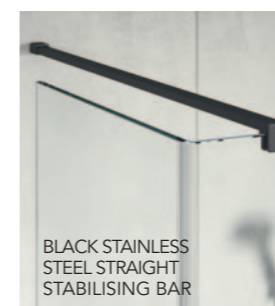

Other Stabilising Bars

PRODUCT DESCRIPTION	CODE - SILVER	CODE - BLACK
L Shape Stabilising Bar - Length 1410mm / Height 220mm	AYOLSSBS	AYOLSSBB
Rotating Panel Stabilising Bar - 1200mm	AYORPSBS	AYORPSBB
1200mm Double Glass Bracket Stabilising Bar	AYODGBSBS	AYODGBSBB