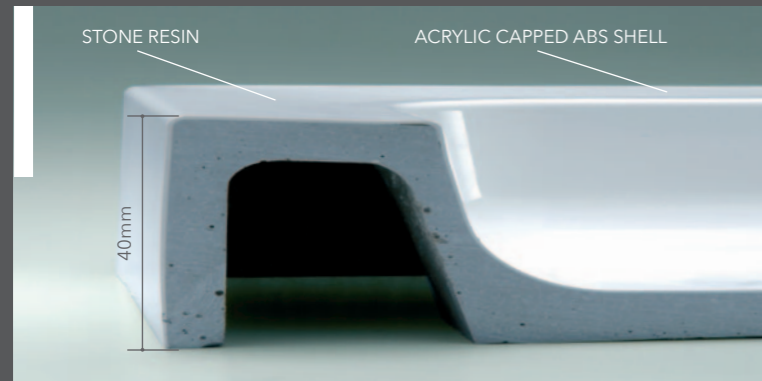

SHOWER TRAYS

EXTENSIVE SELECTION OF SHOWER TRAY SHAPES AND SIZES TO COMPLEMENT YOUR BATHROOM.

- HEIGHT 40mm
- SLEEK LOW PROFILE DESIGN
- SUITABLE FOR CONVERSION TO EASY PLUMB TRAY
- SUITABLE FOR CONVERSION TO UPSTAND TRAY
- EASY CLEAN** FILTER TRAP
- 90mm HIGH FLOW WASTE
- 25 YEAR GUARANTEE