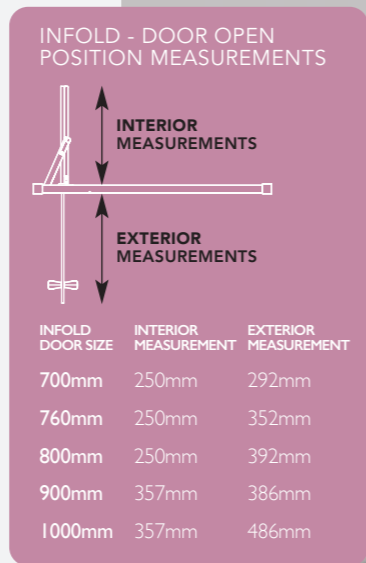

As is standard across the ETO range, the Infold door is constructed from 8mm toughened safety glass with ClearVue hydrophobic coating. All interior fixings are fully concealed, making this shower enclosure as delightful internally as externally.

DOOR SIZE OPTIONS

PRODUCT SIZE	ADJUSTMENT SIZE MIN	ADJUSTMENT SIZE MAX	ACCESS	CODE SILVER	CODE MATTE BLACK
700mm	650mm	690mm	496mm	ETOIF70SC	ETOIF70BC
760mm	710mm	750mm	556mm	ETOIF76SC	ETOIF76BC
800mm	750mm	790mm	596mm	ETOIF80SC	ETOIF80BC
900mm	850mm	890mm	696mm	ETOIF90SC	ETOIF90BC
1000mm	950mm	990mm	796mm	ETOIF100SC	ETOIF100BC

SEMI FRAMED SIDE PANEL OPTIONS (Includes Corner Profile)

PRODUCT SIZE	ADJUSTMENT SIZE MIN	ADJUSTMENT SIZE MAX	CODE SILVER	CODE MATTE BLACK
700mm	660mm	680mm	ETOSP70SC	ETOSP70BC
760mm	720mm	740mm	ETOSP76SC	-
800mm	760mm	780mm	ETOSP80SC	ETOSP80BC
900mm	860mm	880mm	ETOSP90SC	ETOSP90BC
1000mm	960mm	980mm	ETOSP100SC	ETOSP100BC
1100mm	1060mm	1080mm	ETOSP110SC	-
1200mm	1160mm	1180mm	ETOSP120SC	-

NOTE – An ETO Infold installed with a side panel must be installed with the 10mm compensating profile supplied.

PRODUCT DESCRIPTION	CODE - SILVER	CODE - MATTE BLACK
Compensating Wall Profile 10mm (included with side panel)	ETOCB10SC	ETOCB10BC
Compensating Wall Profile 25mm	ETOCB25SC	ETOCB25BC