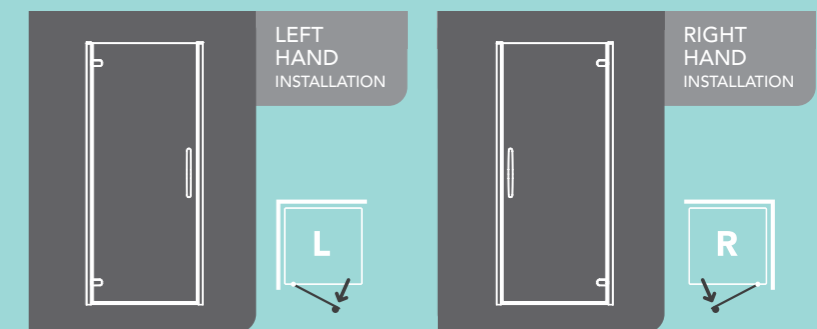

HINGED OFFSET QUADRANT DOOR

Please select carefully the ORO Hinged Offset Quadrant that is the correct shape for your offset shower tray.

BIFOLD DOOR

The ORO Bifold Door is universal, so it can be adapted at installation to suit either left or right hand installation.

HINGED DOOR

The ORO Hinged Door is universal, so it can be adapted at installation to suit either left or right hand installation.

HINGED AND INLINE DOOR

Please select carefully the ORO Hinge and Inline Door that is the correct hand opening for your space.