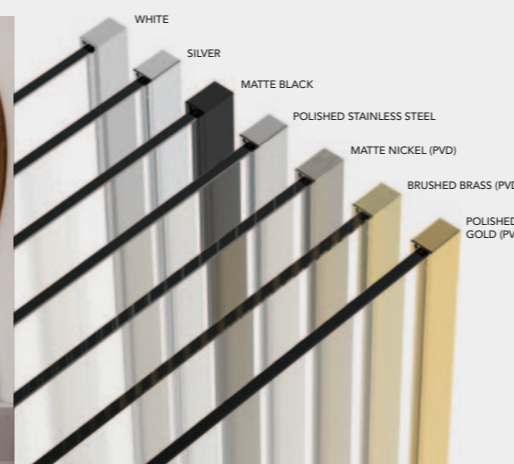

CONFIGURATION 18

- ×1 Glass Panel
- ×2 Rotating Panels
- ×2 Straight Stabilising Bars

ENHANCE YOUR SHOWERING EXPERIENCE

CONFIGURATION 16 (SILVER & BLACK ONLY)

Please Note: Colour PVD Finishes only available on 1200mm straight or 650mm angled stabilising bars.