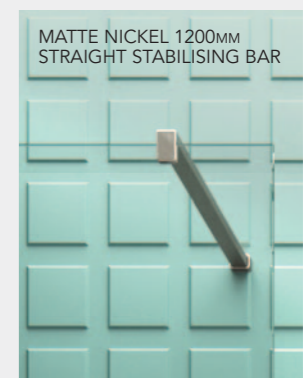

CONFIGURATION 17

- ×1 Glass Panel
- ×2 Fixed Panels
- ×2 Glass Joining Brackets
- ×2 Ultra Clear Corner Seals