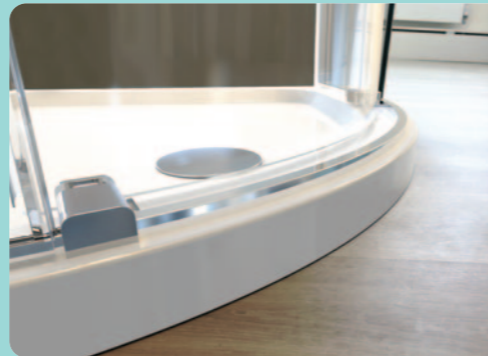

ORO® WATER RETENTION GUIDE

ORO Sliding Doors have an award winning design that reduces the need for invasive seals or large bottom rails allowing the customer a unique frameless showering experience.

As standard, ORO Sliding Doors come with a minimalist bottom barrier bar that does not include the use of an invasive seal or large bottom rail as part of the frameless design.

The ORO enclosure range is tested and certified for water retention in accordance with EN14428 where conventional showering practices are used and the product has been fitted in accordance with the Flair Fitting Instructions.

However, in unconventional showering practices, to further improve water retention and minimise any water escaping from the shower enclosure we have designed additional water retention solutions for optional use by customers.

OPTION 1 THRESHOLD SEAL

The ORO Threshold seal is a minimal 15mm high silver profile with a discreet clear seal that can be easily fitted on top of the barrier bar during or after installation.

The Threshold seal will provide an increased level of water retention and protect against large surges of water escaping from the shower area. ORO Threshold seals are readily available from Flair Showers and can be ordered using the below product codes.

Product Codes:

S-OROSA110TSS, S-OROSA120TSS,
S-OROSA140-160TSS, S-OROSQTSS

OPTION 2 THRESHOLD BARRIER BAR

The ORO Threshold Barrier Bar is a larger 27mm high barrier bar which can be easily fitted on top of the barrier bar during or after installation.

The Threshold Barrier Bar offers the highest level of water retention available in the ORO Frameless Sliding Door's design. ORO Threshold Barrier Bars are readily available from Flair Showers and can be ordered using the below product codes.