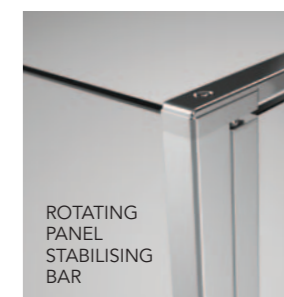

AYO® 8MM MODULAR COLLECTION – SILVER & BLACK

WETROOM PANEL 8mm GLASS / 2000mm HIGH
SUITABLE FOR USE ON WETROOM FLOOR OR TRAY

MODULAR WETROOM ORDER PROCESS:

- **STEP 1** – CHOOSE AYO 8MM GLASS PANEL SIZE
- **STEP 2** – CHOOSE WALL PROFILE (SILVER OR BLACK)
- **STEP 3** – CHOOSE STABILISING SOLUTION REQUIRED (SILVER OR BLACK)
- **STEP 4** – CHOOSE CHOOSE GLASS CONNECTING / ACCESSORIES OPTIONS (IF REQUIRED)

STEP 1 – 8MM GLASS PANEL ONLY

SIZE	CODE
300mm	AYO8MW30C
400mm	AYO8MW40C
450mm	AYO8MW45C
500mm	AYO8MW50C
600mm	AYO8MW60C
700mm	AYO8MW70C
760mm	AYO8MW76C
800mm	AYO8MW80C
900mm	AYO8MW90C
1000mm	AYO8MW100C
1100mm	AYO8MW110C
1200mm	AYO8MW120C
1400mm	AYO8MW140C
1500mm	AYO8MW150C
1600mm	AYO8MW160C

STEP 2 – WALL PROFILE

PRODUCT DESCRIPTION	CODE – SILVER	CODE - BLACK
15mm Wall Profile	AYOMW15WJS	AYOMW15WJB
35mm Wall Profile	AYOMW35WJS	AYOMW35WJB
Recessed Channel Wall and Floor Profile 2000mm (2 Piece)	AYOMWCWJS	AYOMWCWJB

STEP 3 – STABILISER - SILVER & BLACK

Straight Stabilising Bar

PRODUCT DESCRIPTION	CODE – SILVER	CODE – BLACK
1200mm Straight Stabilising Bar	AYOSSBS	AYOSSBB
1400mm Straight Stabilising Bar	AYO140SSBS	AYO140SSBB

Angled Stabilising Bar

PRODUCT DESCRIPTION	CODE – SILVER	CODE – BLACK
350mm Angled Stabilising Bar - Short for 300mm & 400mm Wetrooms	AYOASBS-SH	AYOASBB-SH
650mm Angled Stabilising Bar	AYOASBS	AYOASBB

Ceiling Stabilising Bar

PRODUCT DESCRIPTION	CODE – SILVER	CODE – BLACK
Top of Glass to Ceiling Stabilising Bar - 650mm	AYOCSBS	AYOCSBB
Floor to Ceiling Stabilising Bar - 2600mm	AYOFCSBS	AYOFCSBB
Two Piece Floor to Ceiling Stabilising Bar - 2600mm	AYOF2CSBS	AYOF2CSBB

Other Stabilising Bars