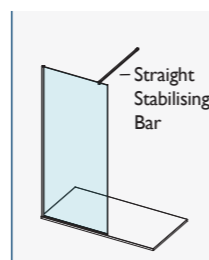

AYO® 8MM COMPLETE WETROOM KITS – SILVER & BLACK

For ease of ordering, we have created product codes for a complete wetroom, kits that cover the most popular wetroom configuration choices.

Each complete kit below includes a 10mm glass panel, 15mm wall profile and a suitable stabilising bar solution.

8MM COMPLETE MODULAR WETROOM KITS

SIZE	CODE – SILVER	CODE – BLACK
300mm	AYO8MWR30SC	AYO8MWR30BC
400mm	AYO8MWR40SC	AYO8MWR40BC
450mm	AYO8MWR45SC	AYO8MWR45BC
500mm	AYO8MWR50SC	AYO8MWR50BC
600mm	AYO8MWR60SC	AYO8MWR60BC
700mm	AYO8MWR70SC	AYO8MWR70BC
760mm	AYO8MWR76SC	AYO8MWR76BC
800mm	AYO8MWR80SC	AYO8MWR80BC
900mm	AYO8MWR90SC	AYO8MWR90BC
1000mm	AYO8MWR100SC	AYO8MWR100BC
1100mm	AYO8MWR110SC	AYO8MWR110BC
1200mm	AYO8MWR120SC	AYO8MWR120BC
1400mm	AYO8MWR140SC	AYO8MWR140BC
1400mm	AYO8MWR150SC	AYO8MWR150BC
1400mm	AYO8MWR160SC	AYO8MWR160BC
Double Entry Wetroom 1200mm – Complete Kit (Includes x2 1200mm Straight Stabilising Bars)	AYO8MWRD120SC	AYO8MWRD120BC