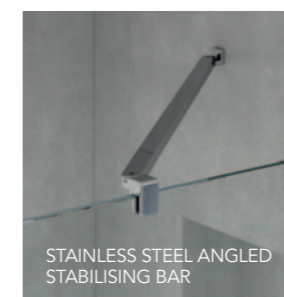

AYO® 8MM MODULAR COLLECTION – SILVER & BLACK

WETROOM PANEL 8mm GLASS / 2000mm HIGH
SUITABLE FOR USE ON WETROOM FLOOR OR TRAY

MODULAR WETROOM ORDER PROCESS:

- **STEP 1** – CHOOSE AYO 8MM GLASS PANEL SIZE
- **STEP 2** – CHOOSE WALL PROFILE (SILVER OR BLACK)
- **STEP 3** – CHOOSE STABILISING SOLUTION REQUIRED (SILVER OR BLACK)
- **STEP 4** – CHOOSE CHOOSE GLASS CONNECTING / ACCESSORIES OPTIONS (IF REQUIRED)

STEP 1 – 8MM GLASS PANEL ONLY

SIZE	CODE
300mm	AYO8MW30C
400mm	AYO8MW40C
450mm	AYO8MW45C
500mm	AYO8MW50C
600mm	AYO8MW60C
700mm	AYO8MW70C
760mm	AYO8MW76C
800mm	AYO8MW80C
900mm	AYO8MW90C
1000mm	AYO8MW100C
1100mm	AYO8MW110C
1200mm	AYO8MW120C
1400mm	AYO8MW140C
1500mm	AYO8MW150C
1600mm	AYO8MW160C

STEP 2 – WALL PROFILE

PRODUCT DESCRIPTION	CODE – SILVER	CODE - BLACK
15mm Wall Profile	AYOMW15WJS	AYOMW15WJB
35mm Wall Profile	AYOMW35WJS	AYOMW35WJB
Recessed Channel Wall and Floor Profile 2000mm (2 Piece)	AYOMWCWJS	AYOMWCWJB

STEP 3 – STABILISER - SILVER & BLACK

Straight Stabilising Bar

PRODUCT DESCRIPTION	CODE – SILVER	CODE – BLACK
1200mm Straight Stabilising Bar	AYOSSBS	AYOSSBB
1400mm Straight Stabilising Bar	AYO140SSBS	AYO140SSBB

Angled Stabilising Bar

PRODUCT DESCRIPTION	CODE – SILVER	CODE – BLACK
350mm Angled Stabilising Bar - Short for 300mm & 400mm Wetrooms	AYOASBS-SH	AYOASBB-SH
650mm Angled Stabilising Bar	AYOASBS	AYOASBB

Ceiling Stabilising Bar

PRODUCT DESCRIPTION	CODE – SILVER	CODE – BLACK
Top of Glass to Ceiling Stabilising Bar - 650mm	AYOCSBS	AYOCSBB
Floor to Ceiling Stabilising Bar - 2600mm	AYOFCSBS	AYOFCSBB
Two Piece Floor to Ceiling Stabilising Bar - 2600mm	AYOF2CSBS	AYOF2CSBB

Other Stabilising Bars