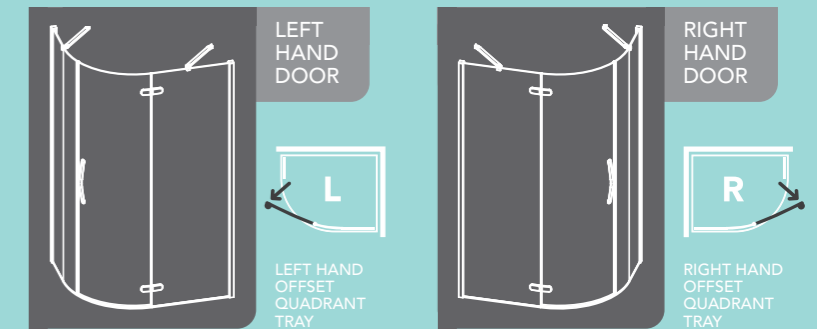

SLIDING OFFSET QUADRANT DOOR

Please select carefully the ORO Sliding Offset Quadrant that is the correct shape for your offset shower tray.

HINGED QUADRANT DOOR

Please select carefully the ORO Hinged Quadrant that is the correct hand opening for your space.

HINGED OFFSET QUADRANT DOOR

Please select carefully the ORO Hinged Offset Quadrant that is the correct shape for your offset shower tray.

BIFOLD DOOR

The ORO Bifold Door is universal, so it can be adapted at installation to suit either left or right hand installation.

HINGED DOOR

The ORO Hinged Door is universal, so it can be adapted at installation to suit either left or right hand installation.

HINGED AND INLINE DOOR

Please select carefully the ORO Hinge and Inline Door that is the correct hand opening for your space.