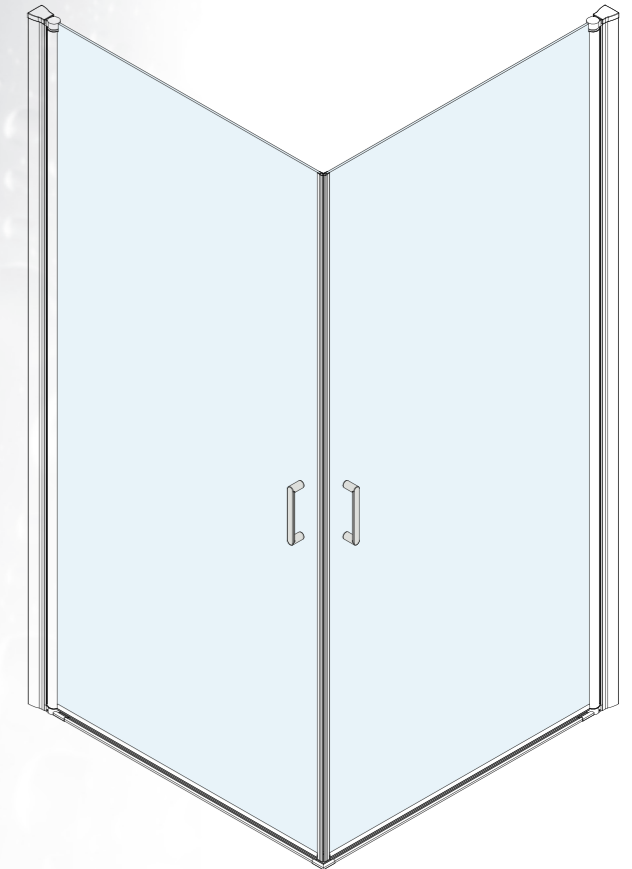

Flair Frameless flair

FFCPD Shower Enclosure

Thank you for choosing a Flair product

Flair Showers Ltd. is EN ISO 9001:2008 certified

This product is fully compliant with EN 14428(European Standard for Functional Requirements and Test Methods for Shower Enclosures)

BEFORE YOU INSTALL YOUR SHOWER ENCLOSURE PLEASE READ ALL INSTRUCTIONS. FAILURE TO DO SO MAY LEAD TO INVALIDATION OF YOUR WARRANTY.

- The shower tray **MUST** be fitted level, tiled in and sealed along its entire wall length.
- Glass door edges are vulnerable. Contact with hard surfaces may result in glass breakage.
- The shower enclosure should be sealed only on the outside using silicone sealant.
- Check walls for electrical cabling or water pipes before drilling.