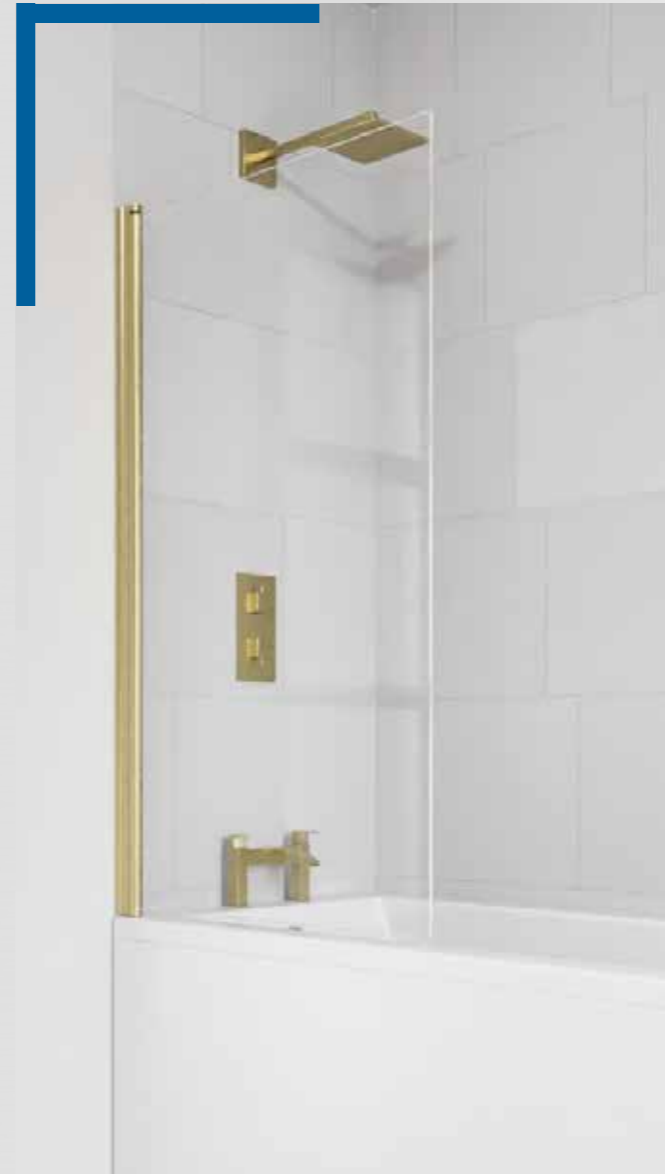

6MM ROTATING BATHSCREEN (SQUARE EDGE) - VBS2BRBC