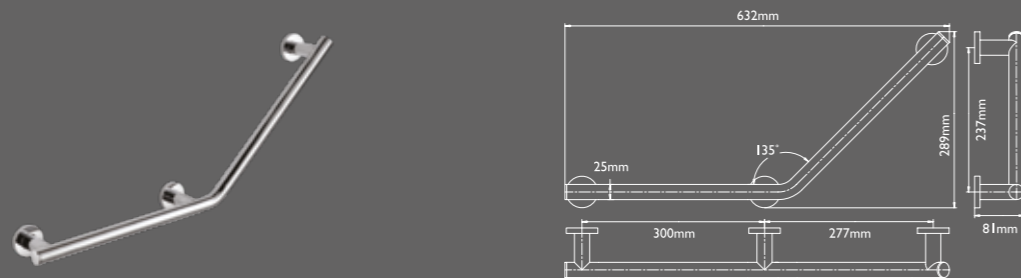

SOUL

135° ANGLED BARS - CHROME PLATED STAINLESS STEEL

LEFT HAND

RIGHT HAND

UNIVERSAL WITH BASKET - SUITS LEFT OR RIGHT HAND APPLICATION

25MM DIAMETER 135° ANGLED GRAB BARS

DESCRIPTION	CODE - CHROME	PRICE Ex.VAT	PRICE Inc.VAT
135° Grab Bar - Left Hand	SOGBI35LS	€83.00	€102.09
135° Grab Bar - Right Hand	SOGBI35RS	€83.00	€102.09
135° Grab Bar - Universal With Basket	SOGBABS	€77.00	€94.71

25MM DIAMETER 135° ANGLED GRAB BARS

DESCRIPTION	CODE - CHROME	PRICE Ex.VAT	PRICE Inc.VAT
135° Angled Grab Bar (32mm diameter)	SOGB32135S	€80.00	€98.40

135° ANGLED BARS

WITH RUBBER GRIP OPTION (25MM DIAMETER)

LEFT HAND – with Black Rubber Grip

RIGHT HAND – with Black Rubber Grip

LEFT HAND – with Grey Rubber Grip

RIGHT HAND – with Grey Rubber Grip

DESCRIPTION	CODE - CHROME	PRICE Ex.VAT	PRICE Inc.VAT
135° Grab Bar – Left Hand with Black Rubber Grip	SOGBI35LSB	€94.00	€115.62
135° Grab Bar – Right Hand with Black Rubber Grip	SOGBI35RSB	€94.00	€115.62
135° Grab Bar – Left Hand with Grey Rubber Grip	SOGBI35LSG	€94.00	€115.62
135° Grab Bar – Right Hand with Grey Rubber Grip	SOGBI35RSG	€94.00	€115.62