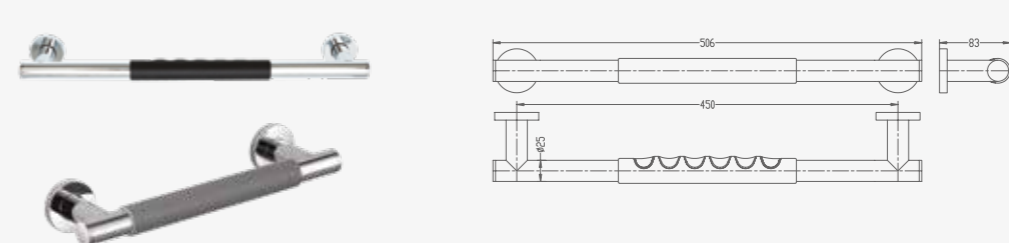

CHROME GRAB BAR 45cm – with choice of Black or Grey Rubber Grip