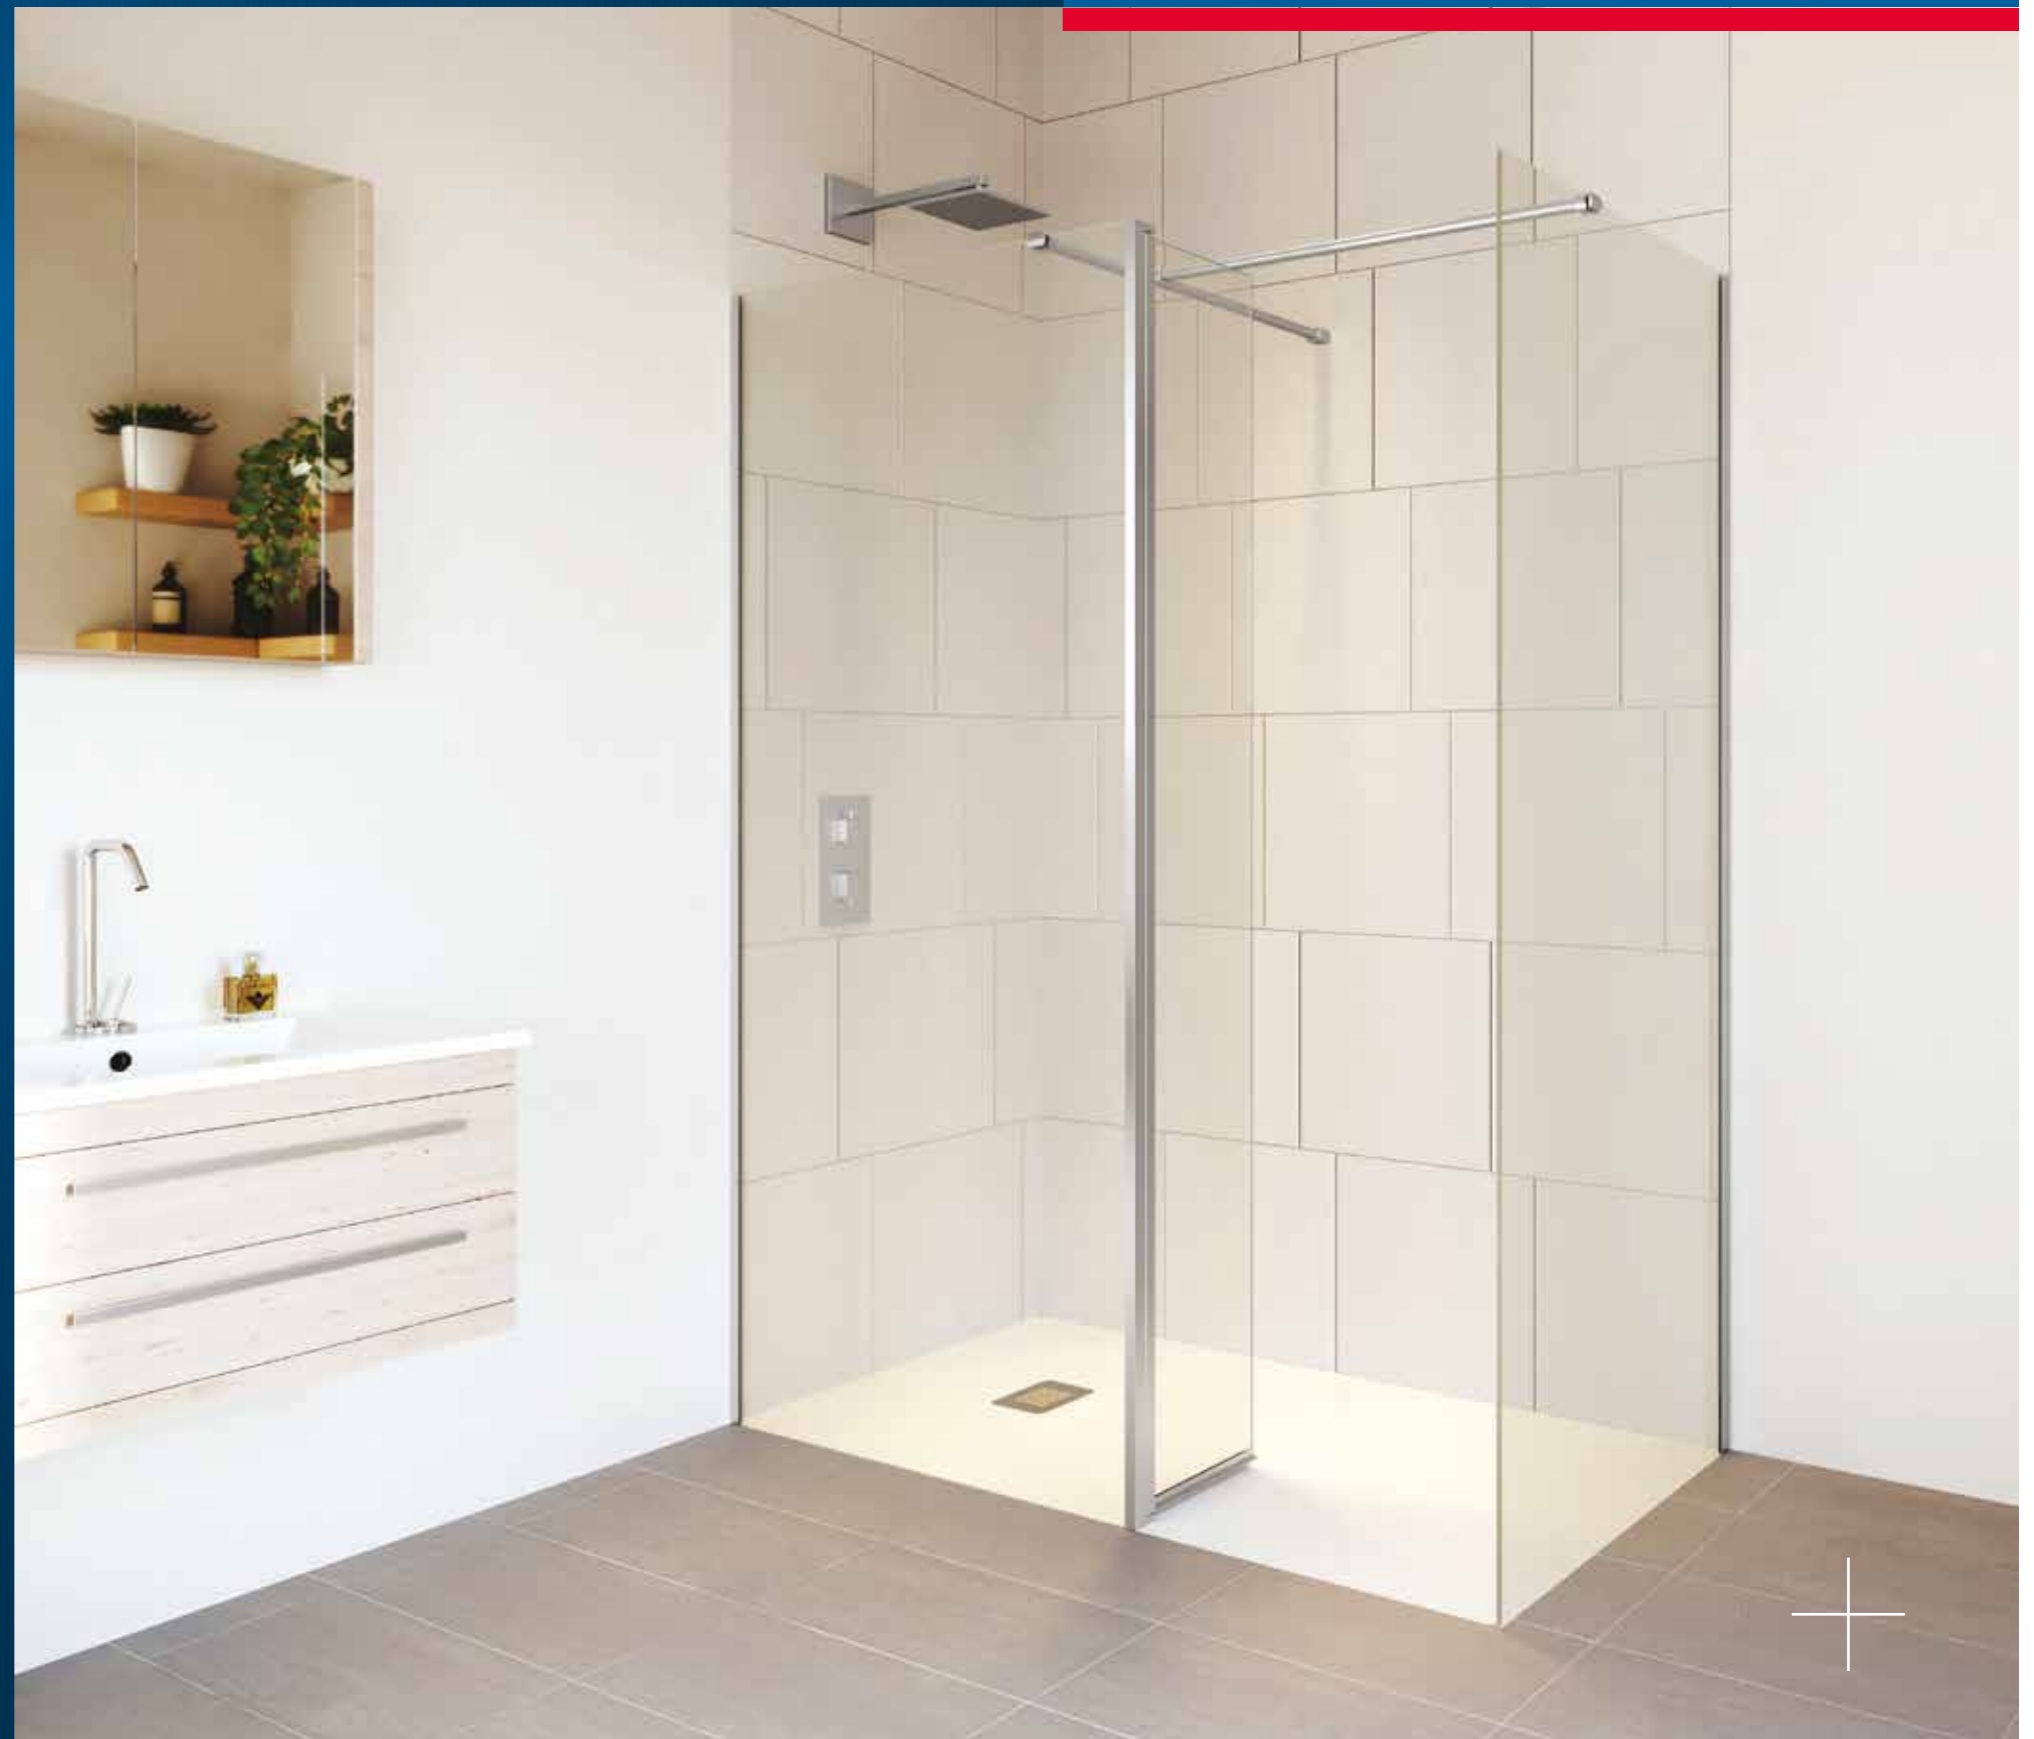

VERVE PRO WETROOM SCREENS

COLOUR OPTION: ● SILVER

VERVE PRO - SILVER FINISH - WETROOMS

DESCRIPTION (mm)	ADJUSTMENT SIZE		CODE SILVER	PRICE Ex.VAT	PRICE Inc.VAT
	MIN (mm)	MAX (mm)			
700 Wetroom	675	690	VWR70SC	€251.00	€308.73
800 Wetroom	775	790	VWR80SC	€277.00	€340.71
900 Wetroom	875	890	VWR90SC	€306.00	€376.38
1000 Wetroom	975	990	VWR100SC	€322.00	€396.06
1200 Wetroom	1175	1190	VWR120SC	€333.00	€409.59
1400 Wetroom	1375	1390	VWR140SC	€424.00	€521.52

Supplied with 1M straight stabilising bar

VERVE PRO - SILVER FINISH - ROTATING WETROOM PANELS

DESCRIPTION	CODE SILVER	PRICE Ex.VAT	PRICE Inc.VAT
300mm Rotating Wetroom Panel	VRP30SC	€195.00	€239.85

VERVE PRO - T-PIECE STABILISING BAR

DESCRIPTION	CODE SILVER	PRICE Ex.VAT	PRICE Inc.VAT
T-Piece	S-VVRTS	€23.00	€28.29

Purchased separately if fitted with a side panel

Choose a Verve wetroom for a luxurious walk-in shower experience. These versatile screens are suitable for shower tray or wetroom floor application.

Verve wetroom panels are constructed from 8mm toughened safety glass and offer superb quality.

KEY FEATURES