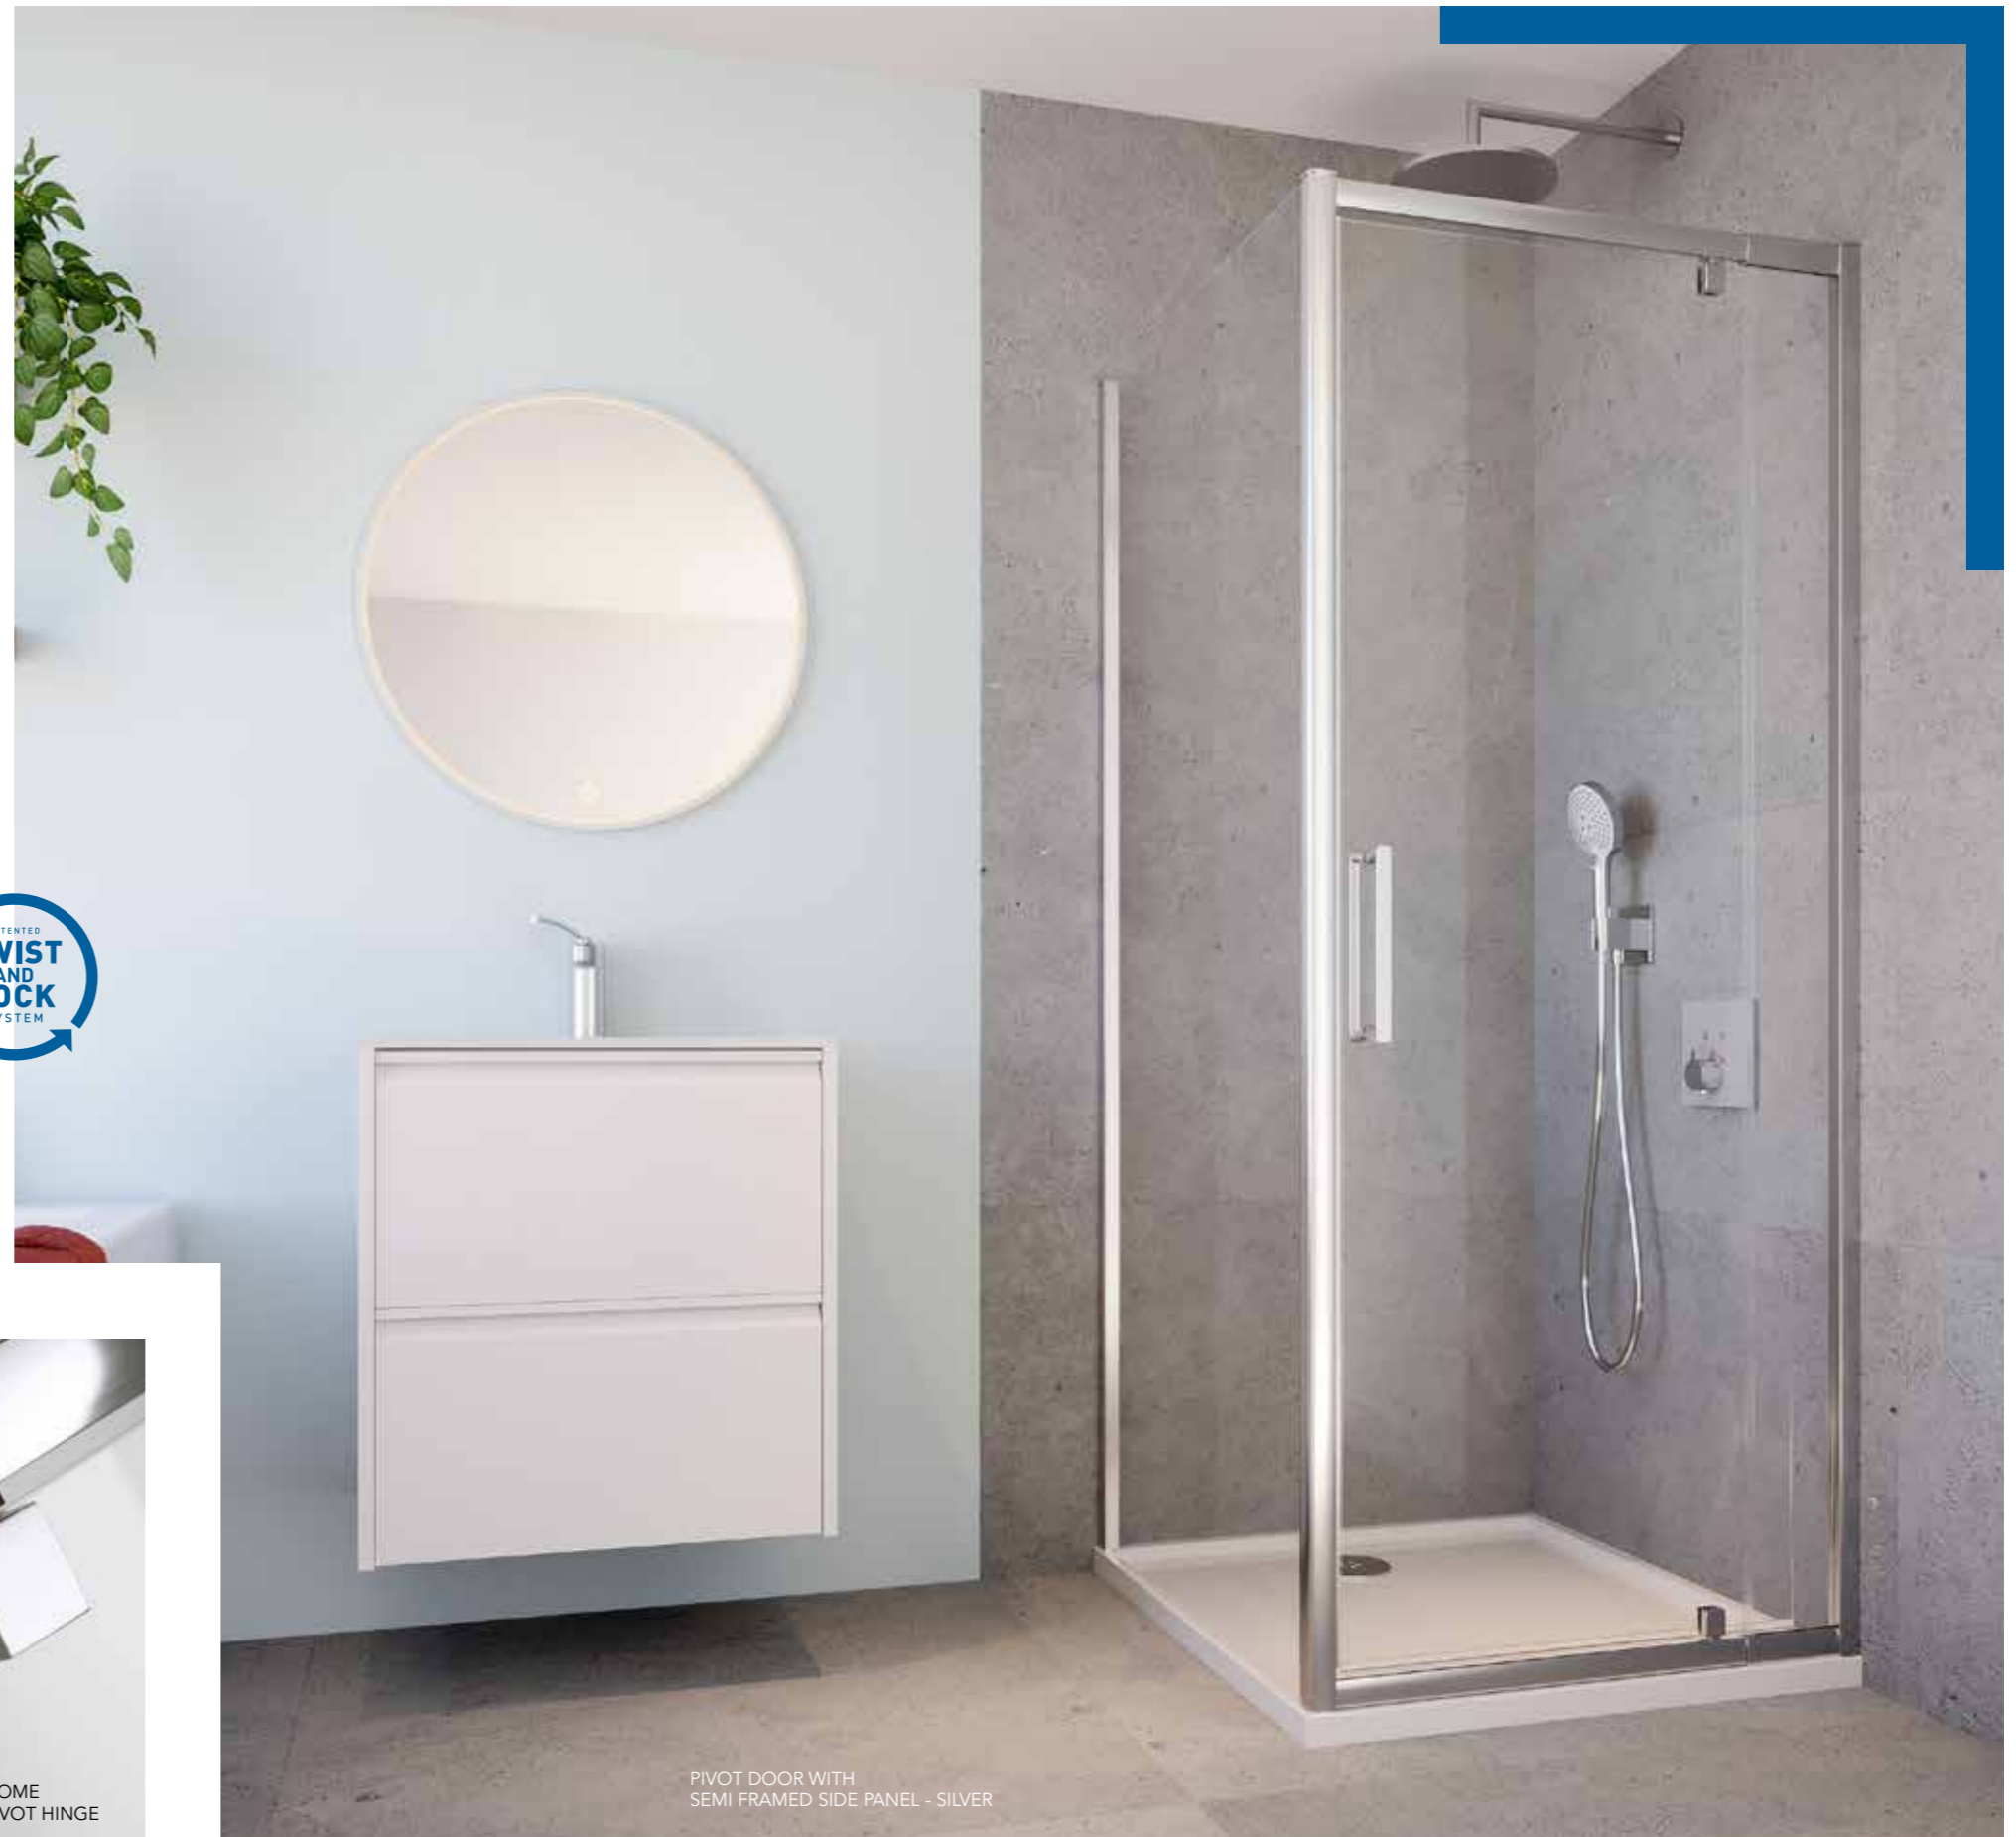

SLIMLINE CAPELLA PIVOT DOOR

COLOUR OPTIONS: ● SILVER

SLIMLINE CAPELLA - PIVOT DOOR

DESCRIPTION (mm)	ADJUSTMENT SIZE		ACCESS (mm)	CODE SILVER	PRICE Ex.VAT	PRICE Inc.VAT
	MIN (mm)	MAX (mm)				
800	700	800	422	STPD80SC	€657.00	€808.11
900	800	900	522	STPD90SC	€707.00	€869.61
1000	900	1000	622	STPD100SC	€722.00	€888.06
1200	1100	1200	622	STPD120SC	€771.00	€948.33

SLIMLINE CAPELLA - SEMI FRAMED SIDE PANELS

DESCRIPTION (mm)	ADJUSTMENT SIZE		CODE SILVER	PRICE Ex.VAT	PRICE Inc.VAT
	MIN (mm)	MAX (mm)			
700	670	690	STSP70SC	€328.00	€403.44
760	730	750	STSP76SC	€328.00	€403.44
800	770	790	STSP80SC	€328.00	€403.44
900	870	890	STSP90SC	€342.00	€420.66
1000	970	990	STSP100SC	€418.00	€514.14
1100	1070	1090	STSP110SC	€449.00	€552.27
1200	1170	1190	STSP120SC	€449.00	€552.27

SLIMLINE CAPELLA - PROFILE EXTENSION

DESCRIPTION	CODE SILVER	PRICE Ex.VAT	PRICE Inc.VAT
25mm Compensating Wall Profile	STPACKDSC	€65.00	€79.95

KEY FEATURES

6mm

TOUGHENED
SAFETY GLASS

1950mm

HEIGHT

UP TO
100mm

PRODUCT
ADJUSTMENT

SOLID
CHROME
HANDLE
DESIGN

REVERSIBLE FOR
LEFT OR RIGHT
HANDED
INSTALLATION

SUITABLE FOR
SIDE PANEL
INSTALLATION

PIVOT DOOR WITH
SEMI FRAMED SIDE PANEL - SILVER