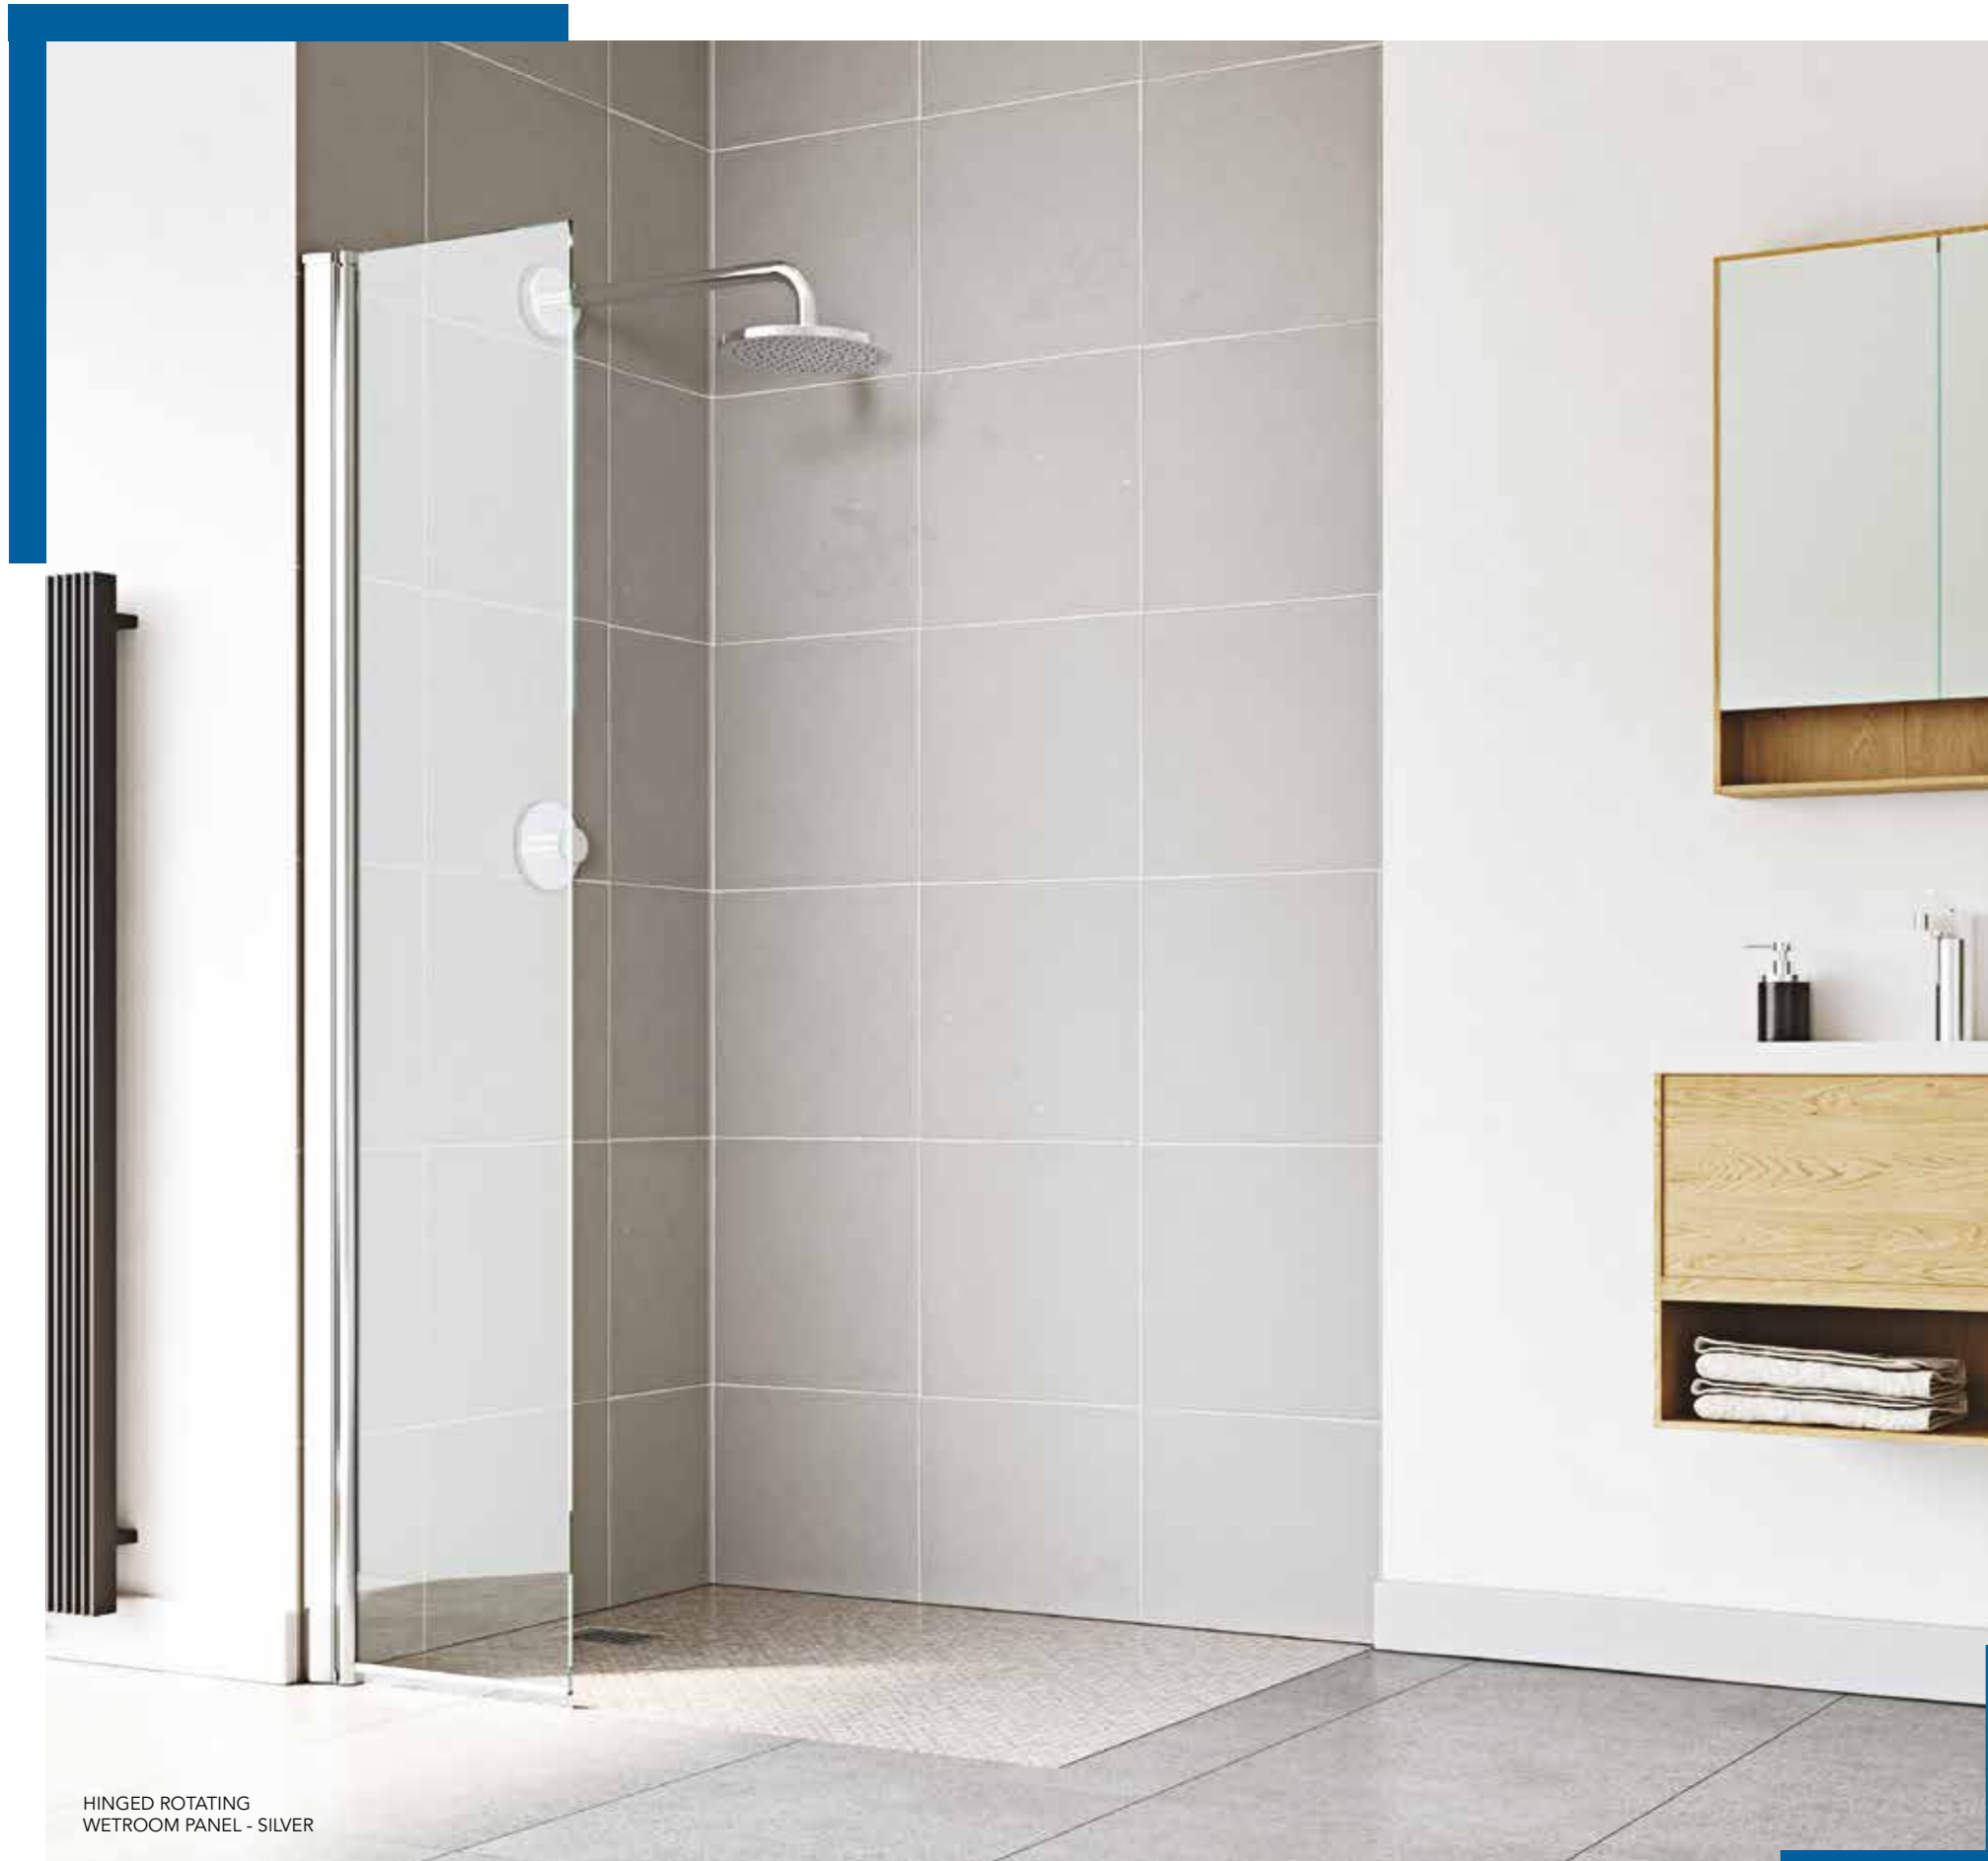

SALOON DOOR IN  
ALCOVE - SILVER

SALOON DOOR  
IN ALCOVE - BLACK

CURVED HINGED ROTATING  
WETROOM PANEL - SILVER

## FLAIR FRAMELESS CURVED HINGED WETROOM PANEL

COLOUR OPTIONS: ● SILVER

### KEY FEATURES

HINGED ROTATING  
WETROOM PANEL - SILVER