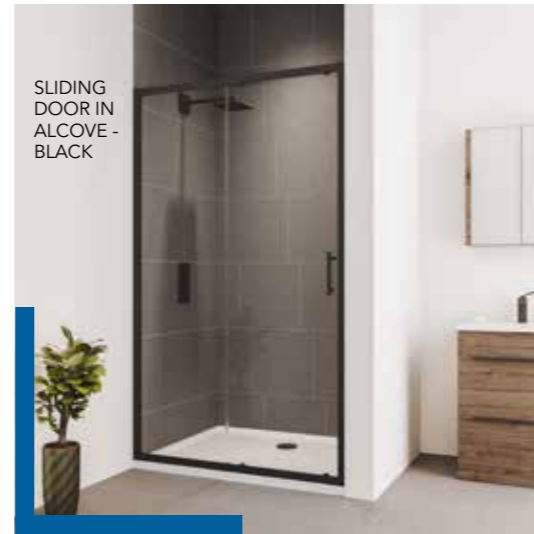

VERVE PRO SLIDING DOOR

COLOUR OPTIONS: ● SILVER ● BLACK

SLIDING DOOR IN ALCOVE - BLACK

VERVE PRO - SLIDING DOOR

DESCRIPTION (mm)	ADJUSTMENT SIZE		ACCESS (mm)	CODE SILVER		PRICE Ex. VAT	PRICE Inc. VAT	CODE BLACK		PRICE Ex. VAT	PRICE Inc. VAT
	MIN (mm)	MAX (mm)		SILVER	BLACK						
1000	950	1000	375	VSA100SC	€437.00	€537.51	VSA100BC	€467.00	€574.41		
1100	1050	1100	425	VSA110SC	€459.00	€564.57	VSA110BC	€494.00	€607.62		
1200	1150	1200	475	VSA120SC	€449.00	€552.27	VSA120BC	€510.00	€627.30		
1300	1250	1300	525	VSA130SC	€498.00	€612.54	VSA130BC	€566.00	€696.18		
1400	1350	1400	575	VSA140SC	€532.00	€654.36	VSA140BC	€602.00	€740.46		
1500	1450	1500	575	VSA150SC	€558.00	€689.34	VSA150BC	€634.00	€779.82		
1600	1550	1600	575	VSA160SC	€612.00	€752.76	VSA160BC	€694.00	€853.62		
1700	1650	1700	575	VSA170SC	€634.00	€779.82	VSA170BC	€716.00	€880.68		
1800	1750	1800	575	VSA180SC	€666.00	€819.18	-	-	-		

VERVE PRO - SEMI FRAMED SIDE PANELS

DESCRIPTION (mm)	ADJUSTMENT SIZE		CODE SILVER		PRICE Ex. VAT	PRICE Inc. VAT	CODE BLACK		PRICE Ex. VAT	PRICE Inc. VAT
	MIN (mm)	MAX (mm)	SILVER	BLACK						
700	670	695	VSP70SC	€266.00	€327.18	VSP70BC	€301.00	€370.23		
760	730	755	VSP76SC	€266.00	€327.18	VSP76BC	€306.00	€376.38		
800	770	795	VSP80SC	€274.00	€337.02	VSP80BC	€312.00	€383.76		
900	870	895	VSP90SC	€274.00	€337.02	VSP90BC	€312.00	€383.76		
1000	970	995	VSP100SC	€292.00	€356.16	VSP100BC	€329.00	€404.67		

30mm compensating wall profile included with every Verve Side Panel
Please note, when using a side panel, the maximum door adjustment is reduced by 25mm.

VERVE PRO - PROFILE EXTENSION

DESCRIPTION	CODE SILVER		PRICE Ex. VAT	PRICE Inc. VAT	CODE BLACK		PRICE Ex. VAT	PRICE Inc. VAT
	SILVER	BLACK						
30mm Compensating Wall Profile	VCB30SC	€57.00	€70.11	VCB30BC	€66.00	€81.18		

KEY FEATURES

6mm

TOUGHENED SAFETY GLASS

1900mm

HEIGHT

50mm

PRODUCT ADJUSTMENT

SOLID CHROME HANDLE DESIGN

QUICK RELEASE CHROME DOUBLE WHEEL ROLLERS

REVERSIBLE FOR LEFT OR RIGHT HANDED INSTALLATION

POSITIVE MAGNETIC CLOSE ACTION