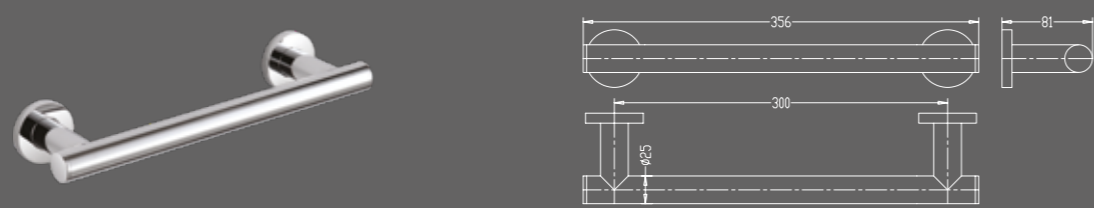

SOUL

STRAIGHT GRAB BARS - CHROME PLATED STAINLESS STEEL

CHROME GRAB BAR 30cm