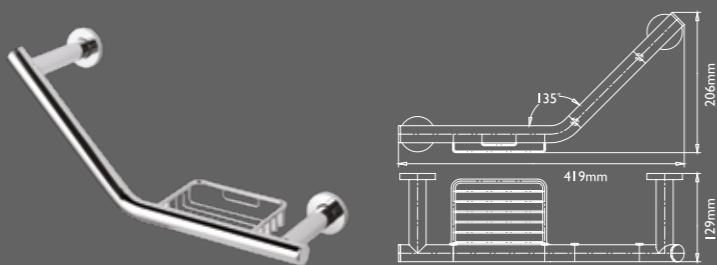

UNIVERSAL WITH BASKET - SUITS LEFT OR RIGHT HAND APPLICATION

25MM DIAMETER 135° ANGLED GRAB BARS

DESCRIPTION	CODE - CHROME	PRICE Ex.VAT	PRICE Inc.VAT
135° Grab Bar - Left Hand	SOGBI35LS	€83.00	€102.09
135° Grab Bar - Right Hand	SOGBI35RS	€83.00	€102.09
135° Grab Bar - Universal With Basket	SOGBABS	€77.00	€94.71

25MM DIAMETER 135° ANGLED GRAB BARS

DESCRIPTION	CODE - CHROME	PRICE Ex.VAT	PRICE Inc.VAT
135° Angled Grab Bar (32mm diameter)	SOGB32135S	€80.00	€98.40

135° ANGLED BARS

WITH RUBBER GRIP OPTION (25MM DIAMETER)