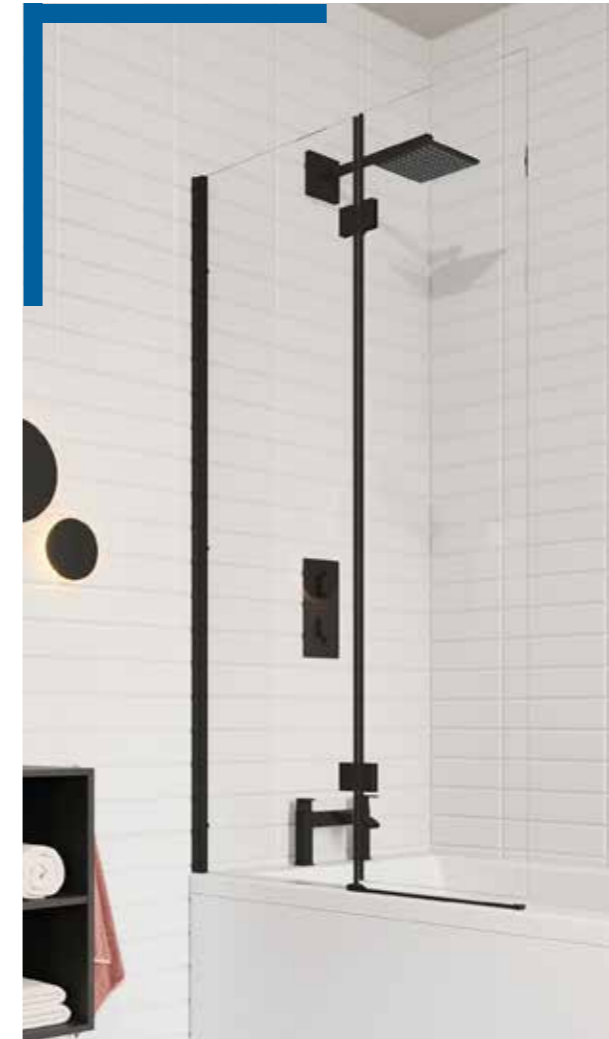

8MM 2 PANEL BATHSCREEN (1 FIXED PANEL / 1 ROTATING PANEL - SQUARE EDGE) - MATTE BLACK - VBS13BC