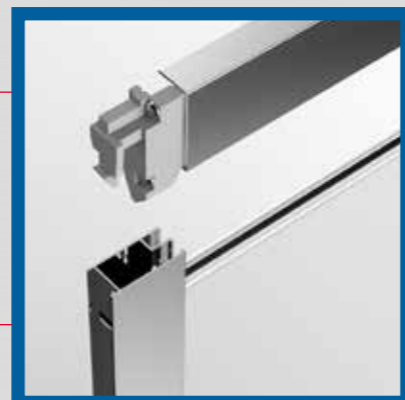

VERVE PRO

Step 1

Align the horizontal profile and vertical shower door profiles together so they are in a straight upward position.

flair
PRO
The Hallmark
of Innovation