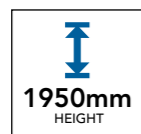

SLIMLINE CAPELLA
CORNER ENTRY
SINCE 1952

FLAIR PRO

ESSENTIAL COLLECTIONS