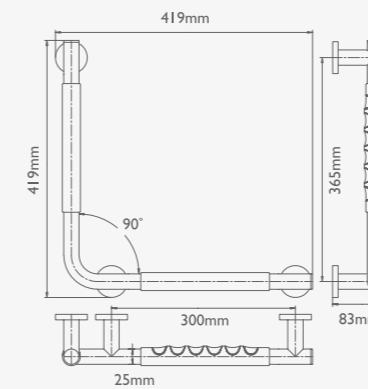

SOUL

90° ANGLED BARS - CHROME PLATED STAINLESS STEEL

LEFT HAND

RIGHT HAND

25MM DIAMETER 90° ANGLED GRAB BARS

DESCRIPTION	CODE - CHROME	PRICE Ex.VAT	PRICE Inc.VAT
90° Grab Bar - Left Hand (32mm Diameter)	SOGB90LS	€84.00	€103.32
90° Grab Bar - Right Hand (32mm Diameter)	SOGB90RS	€84.00	€103.32

25MM DIAMETER 90° ANGLED GRAB BARS

DESCRIPTION	CODE - CHROME	PRICE Ex.VAT	PRICE Inc.VAT
90° Grab Bar - Left Hand (32mm Diameter)	SOGB3290LS	€103.00	€126.69
90° Grab Bar - Right Hand (32mm Diameter)	SOGB3290RS	€103.00	€126.69

90° ANGLED BARS

WITH RUBBER GRIP OPTION (25MM DIAMETER)

LEFT HAND

RIGHT HAND

DESCRIPTION	CODE - CHROME	PRICE Ex.VAT	PRICE Inc.VAT
90° Grab Bar – Left Hand with Black Rubber Grip	SOGB90LSB	€95.00	€116.85
90° Grab Bar – Right Hand with Grey Rubber Grip	SOGB90RSB	€95.00	€116.85
90° Grab Bar – Left Hand with Black Rubber Grip	SOGB90LSG	€95.00	€116.85
90° Grab Bar – Right Hand with Grey Rubber Grip	SOGB90RSG	€95.00	€116.85