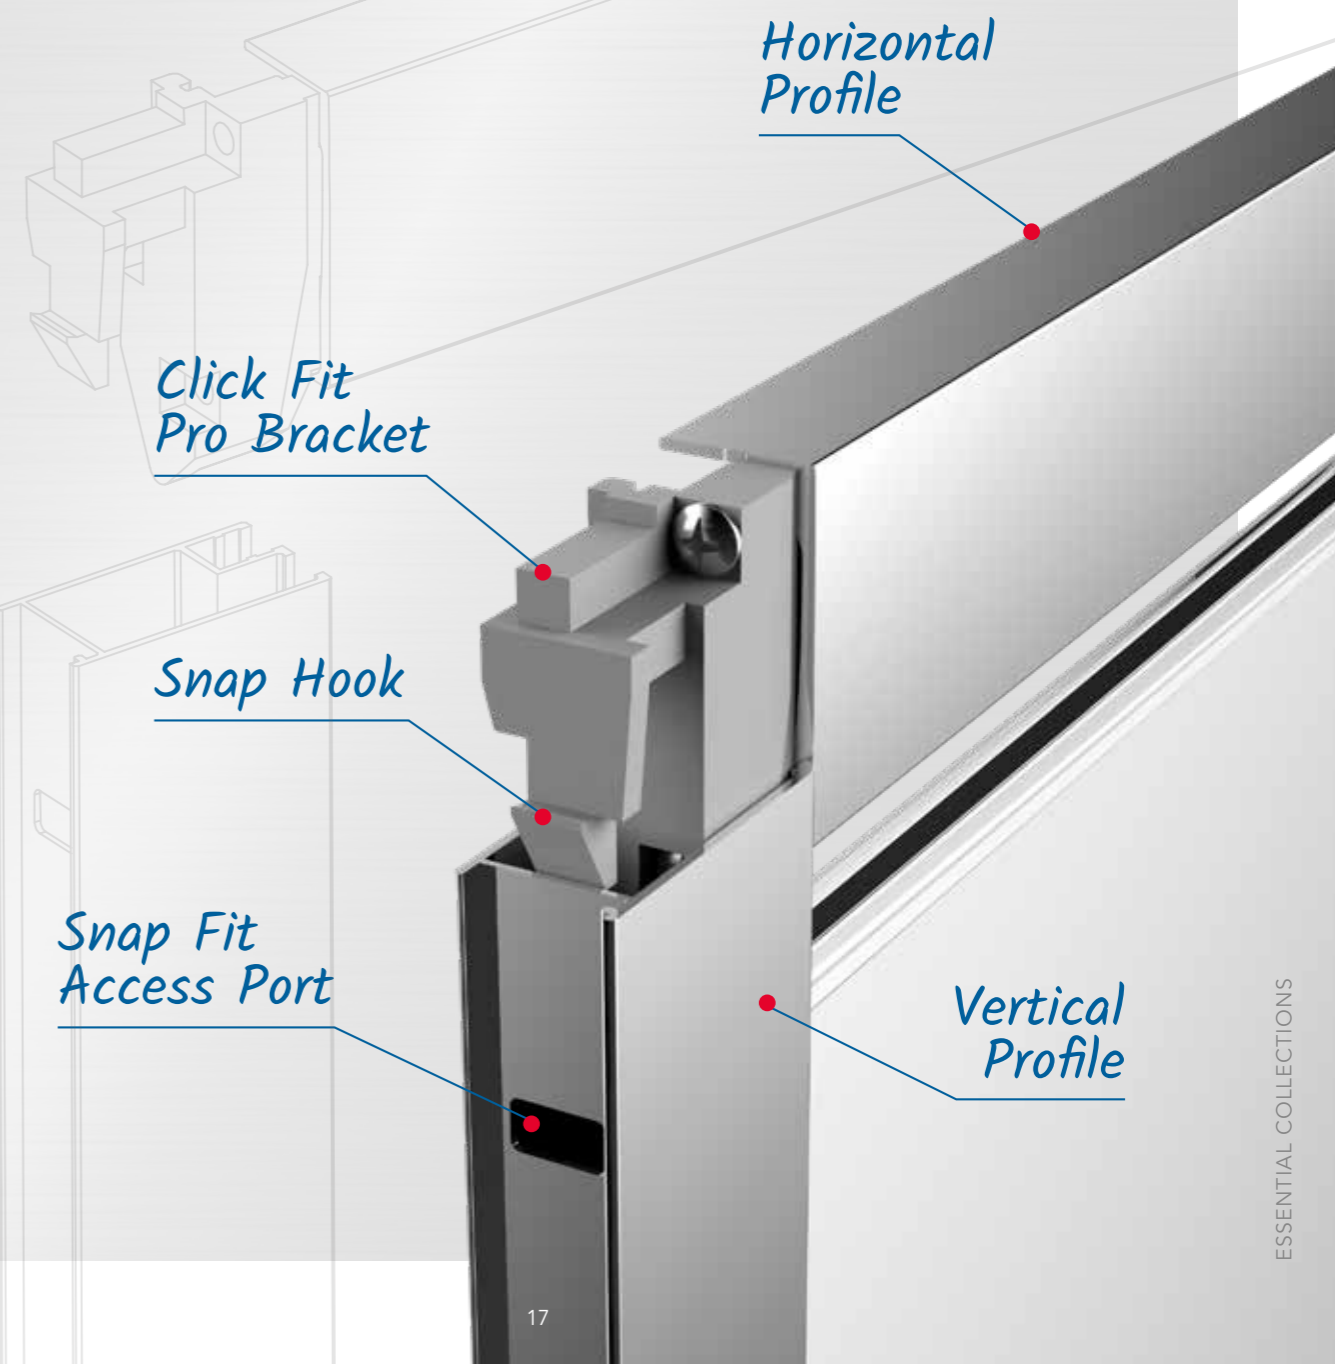

## Step 1

Align the horizontal profile and vertical shower door profiles together so they are in a straight upward position.

flair  
PRO  
The Hallmark  
of Innovation

## Step 2

Slide the pre-assembled click-fit PRO bracket into place on the vertical profile so the snap hook smoothly locks into the snap fit access port, connecting the two profiles and forming a secure screw-free joint.

## SCREW-FREE ASSEMBLY SYSTEM FOR QUICK & EASY INSTALLATION.

INSTALLERS CHOICE

Horizontal Profile

Click Fit Pro Bracket

Snap Hook

Snap Fit Access Port

Vertical Profile