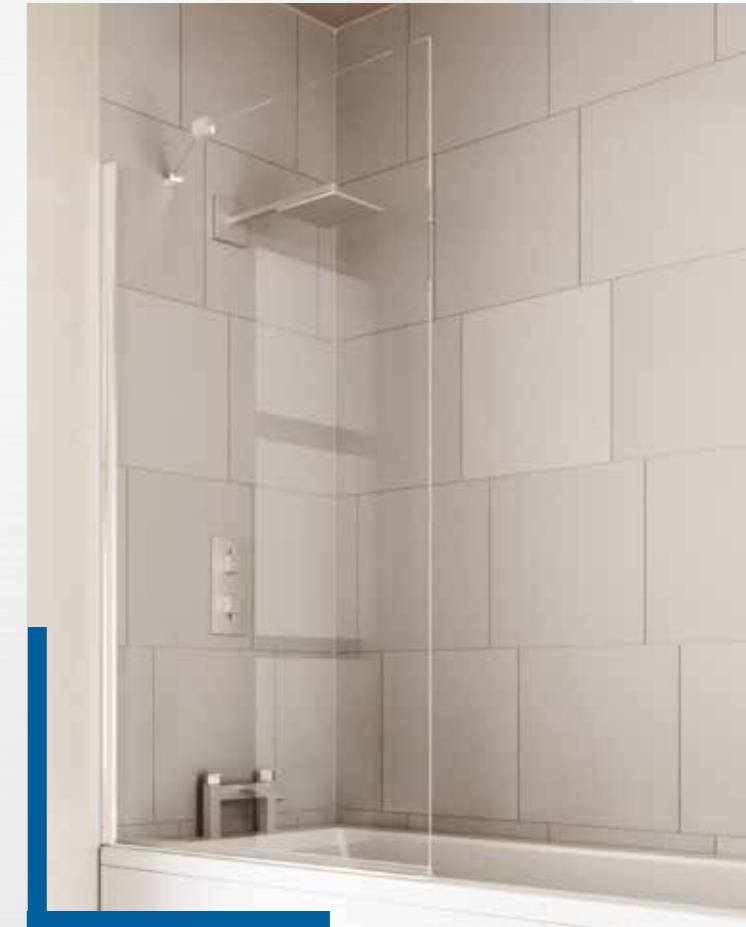

6MM 2 PANEL BATHSCREEN - 1 FIXED & 1 ROTATING PANEL - VBS8SC

6MM ROTATING BATHSCREEN (SQUARE EDGE) - VBS2BRBC

6MM ROTATING BATHSCREEN (SQUARE EDGE) - VBS2SC

6MM FIXED BATHSCREEN DEFLECTOR 300MM - VBSG30SC

6MM FIXED BATHSCREEN WITH CHROME ANGLED SUPPORT BAR - VBS10SC

**VERVE PRO - SQUARE BATHSCREENS**

DESCRIPTION	HEIGHT MIN (mm)	WIDTH MAX (mm)	COLOUR	CODE	PRICE Ex.VAT	PRICE Inc.VAT
6mm 2 Panel Bathscreen - 1 Fixed & 1 Rotating Panel	1500	900	Silver	VBS8SC	€293.00	€360.39
6mm Rotating Bathscreen - Square Edge	1400	800	Silver	VBS2SC	€154.00	€189.42
6mm Rotating Bathscreen - Square Edge	1400	800	Brushed Brass	VBS2BRBC	€230.00	€282.90
6mm Fixed Bathscreen with Chrome Angled Support Bar	1400	850	Silver	VBS10SC	€187.00	€230.01
6mm Rotating Bathscreen - Square Edge with Towel Rail	1500	800	Silver	VBS4SC	€215.00	€264.45
6mm 2 Panel Bathscreen - Both Panels Rotating	1500	900	Silver	VBS6SC	€270.00	€332.10
6mm Fixed Bathscreen Deflector 300mm	1430	300	Silver	VBSG30SC	€121.00	€148.83