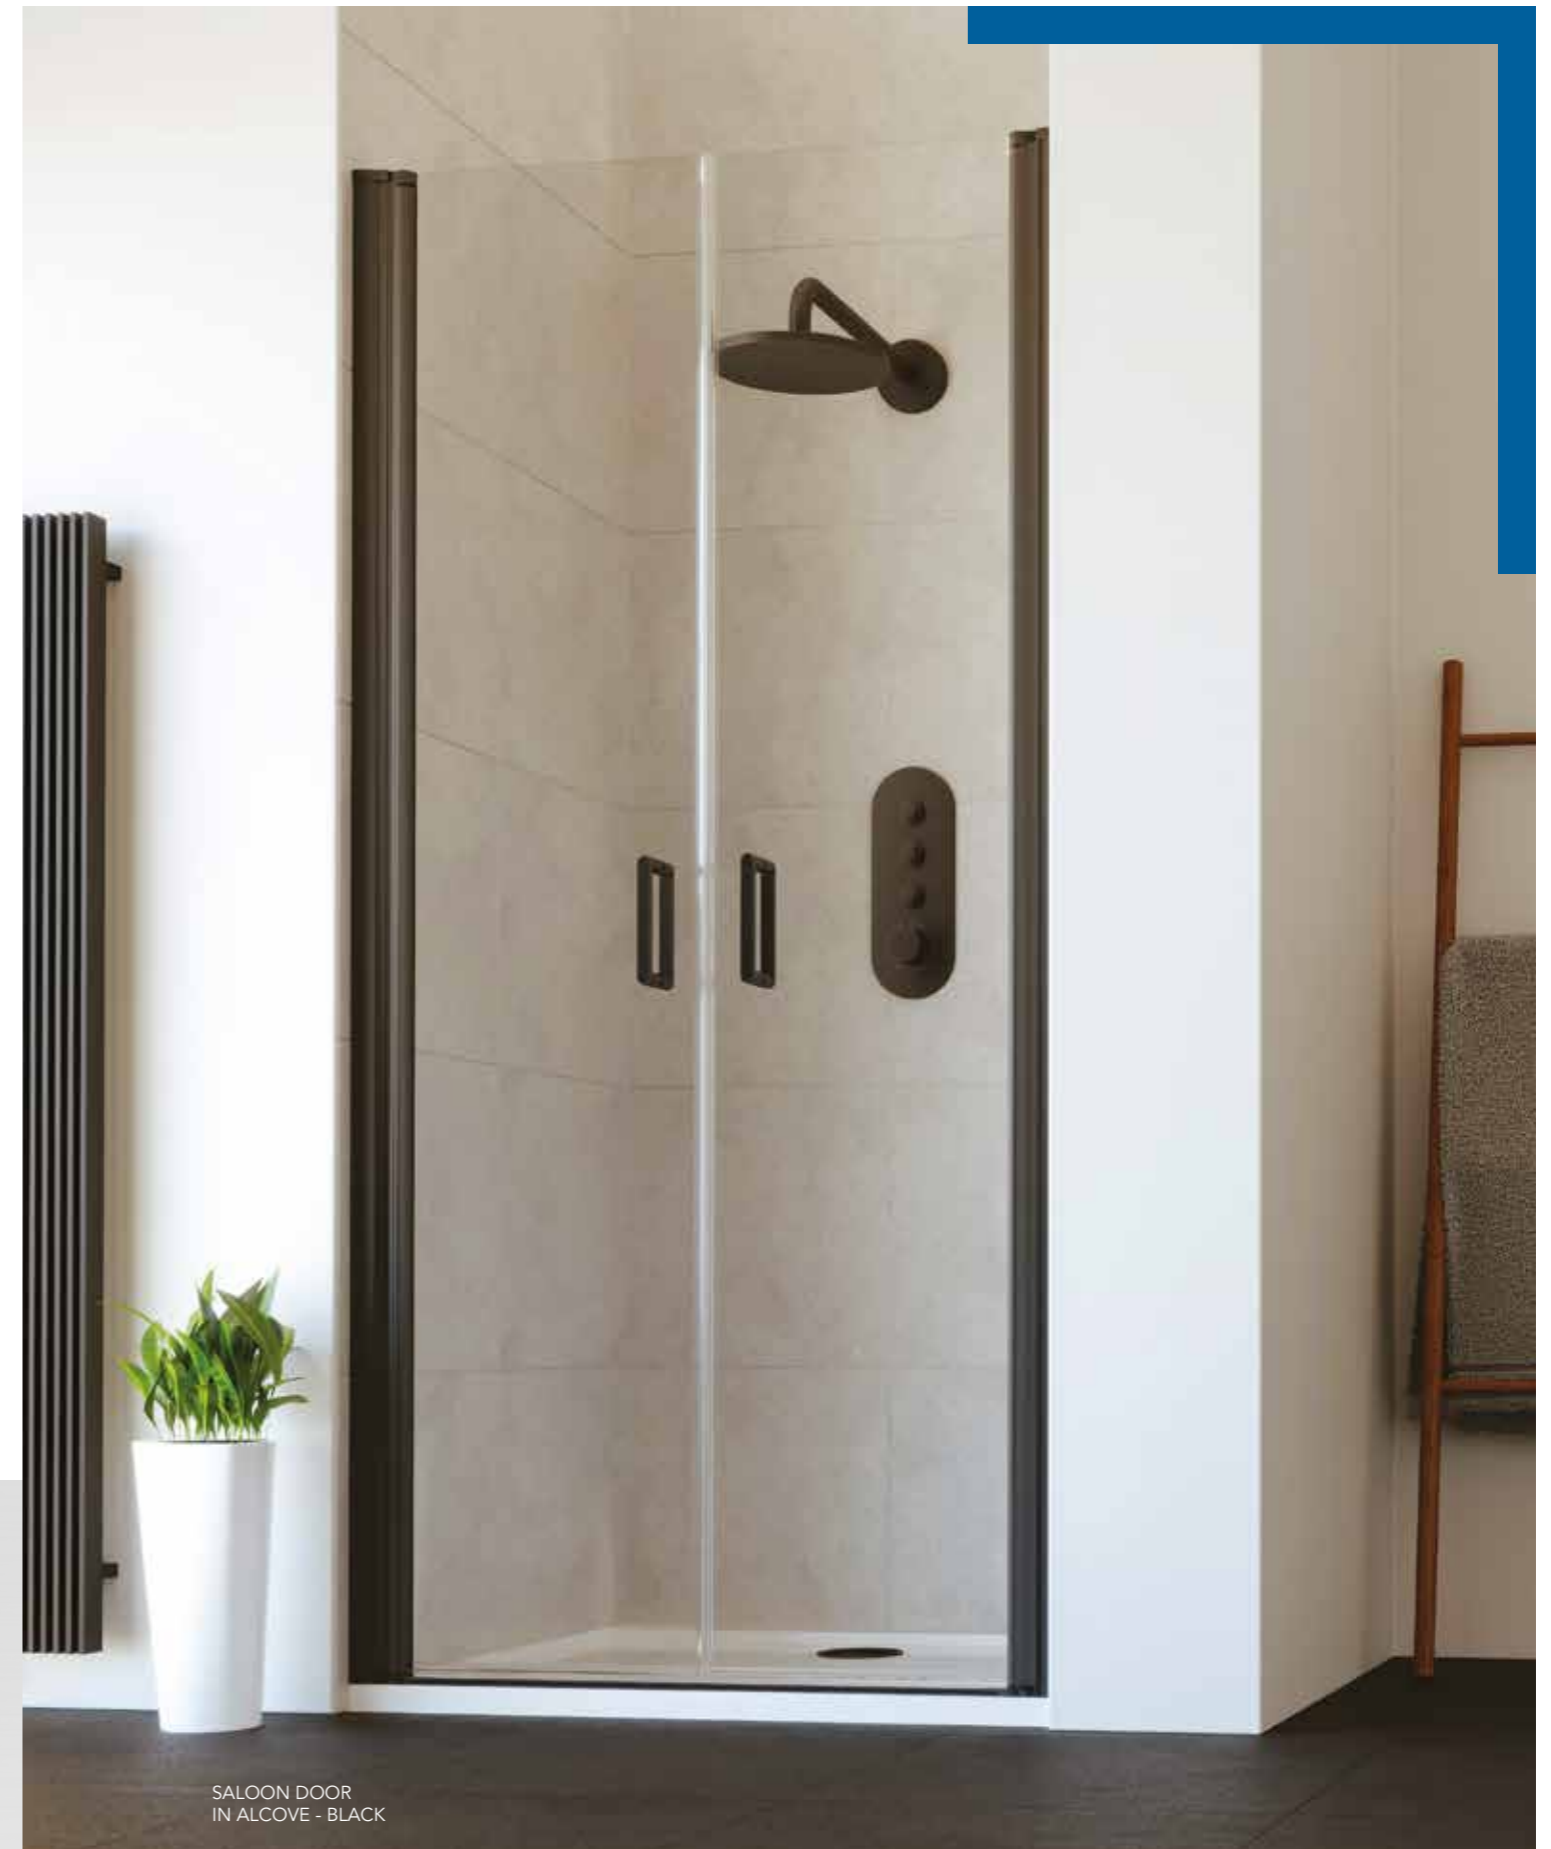

## FLAIR FRAMELESS - PROFILE EXTENSION

DESCRIPTION	PRICE		PRICE		PRICE	
	Ex.VAT	Inc.VAT	Ex.VAT	Inc.VAT	Ex.VAT	Inc.VAT
10mm Compensating Wall Profile	FFCB10SC	€81.00	€99.63	FFCB10BG	€81.00	€99.63
25mm Compensating Wall Profile	FFCB25SC	€87.00	€107.01	FFCB25BG	€87.00	€107.01

## KEY FEATURES

- 6mm** TOUGHENED SAFETY GLASS
- 1950mm** HEIGHT
- UP TO **50mm** PRODUCT ADJUSTMENT
- SUITABLE FOR SIDE PANEL INSTALLATION
- INWARD AND OUTWARD OPENING
- SUITABLE FOR WETROOM OR SHOWER TRAY INSTALLATION
- UPTO 25mm WALL PROFILE EXTENSION AVAILABLE
- SUITABLE FOR INSTALLATION WITH INLINE PANELS
- RISEING BUTT HINGE MECHANISM FOR SMOOTH MOVEMENT

SALOON DOOR IN  
ALCOVE - SILVER

SALOON DOOR  
IN ALCOVE - BLACK

CURVED HINGED ROTATING  
WETROOM PANEL - SILVER