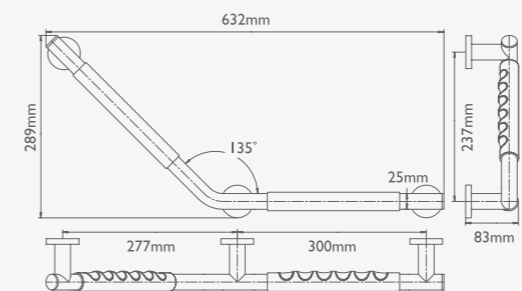

RIGHT HAND – with Grey Rubber Grip

DESCRIPTION	CODE - CHROME	PRICE Ex.VAT	PRICE Inc.VAT
135° Grab Bar – Left Hand with Black Rubber Grip	SOGBI35LSB	€94.00	€115.62
135° Grab Bar – Right Hand with Black Rubber Grip	SOGBI35RSB	€94.00	€115.62
135° Grab Bar – Left Hand with Grey Rubber Grip	SOGBI35LSG	€94.00	€115.62
135° Grab Bar – Right Hand with Grey Rubber Grip	SOGBI35RSG	€94.00	€115.62