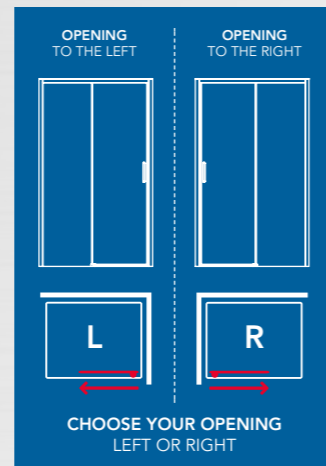

VERVE PRO

LEVEL ACCESS SLIDING DOOR (VSASS)

COLOUR OPTIONS: ● SILVER

VERVE PRO - LEVEL ACCESS SLIDING DOOR (VSASS)

DESCRIPTION (mm)	ADJUSTMENT SIZE		ACCESS (mm)	CODE SILVER	PRICE Ex.VAT	PRICE Inc.VAT
	MIN (mm)	MAX (mm)				
1000 - Left Hand	950	1000	380	VSASS100LSC	€480.00	€590.40
1000 - Right Hand	950	1000	380	VSASS100RSC	€480.00	€590.40
1100 - Left Hand	1050	1100	430	VSASS110LSC	€500.00	€615.00
1100 - Right Hand	1050	1100	430	VSASS110RSC	€500.00	€615.00
1200 - Left Hand	1150	1200	480	VSASS120LSC	€518.00	€637.14
1200 - Right Hand	1150	1200	480	VSASS120RSC	€518.00	€637.14
1300 - Left Hand	1250	1300	530	VSASS130LSC	€664.00	€816.72
1300 - Right Hand	1250	1300	530	VSASS130RSC	€664.00	€816.72
1400 - Left Hand	1350	1400	580	VSASS140LSC	€690.00	€848.70
1400 - Right Hand	1350	1400	580	VSASS140RSC	€690.00	€848.70
1500 - Left Hand	1450	1500	580	VSASS150LSC	€720.00	€885.60
1500 - Right Hand	1450	1500	580	VSASS150RSC	€720.00	€885.60
1600 - Left Hand	1550	1600	580	VSASS160LSC	€748.00	€920.04
1600 - Right Hand	1550	1600	580	VSASS160RSC	€748.00	€920.04
1700 - Left Hand	1650	1700	580	VSASS170LSC	€778.00	€956.94
1700 - Right Hand	1650	1700	580	VSASS170RSC	€778.00	€956.94
1800 - Left Hand	1750	1800	580	VSASS180LSC	€806.00	€991.38
1800 - Right Hand	1750	1800	580	VSASS180RSC	€806.00	€991.38

LEVEL ACCESS SLIDING DOOR (LEFT HAND) IN ALCOVE

VERVE PRO - SEMI FRAMED SIDE PANELS

DESCRIPTION (mm)	ADJUSTMENT SIZE		CODE SILVER	PRICE Ex.VAT	PRICE Inc.VAT
	MIN (mm)	MAX (mm)			
700	670	695	VSP70SC	€266.00	€327.18
760	730	755	VSP76SC	€266.00	€327.18
800	770	795	VSP80SC	€274.00	€337.02
900	870	895	VSP90SC	€274.00	€337.02
1000	970	995	VSP100SC	€292.00	€359.16

30mm Compensating Wall Profile included with every Verve Side Panel
Please note, when using a side panel, the maximum door adjustment is reduced by 25mm.

VERVE PRO - PROFILE EXTENSION

DESCRIPTION	CODE SILVER	PRICE Ex.VAT	PRICE Inc.VAT
30mm Compensating Wall Profile	VCB30SC	€57.00	€70.11

KEY FEATURES

- **6€** TOUGHENED SAFETY GLASS
- **1900mm** HEIGHT
- **50€** PRODUCT ADJUSTMENT
- **SOLID CHROME HANDLE DESIGN**
- **QUICK RELEASE CHROME DOUBLE WHEEL ROLLERS**
- **MINIMALIST THRESHOLD BAR OF 6mm**
- **POSITIVE MAGNETIC CLOSE ACTION**
- **ANTI-JUMP MECHANISM**
  VSASS FEATURES AN ANTI-JUMP MECHANISM ENSURING DOOR REMAINS SECURELY ON THE TRACKS