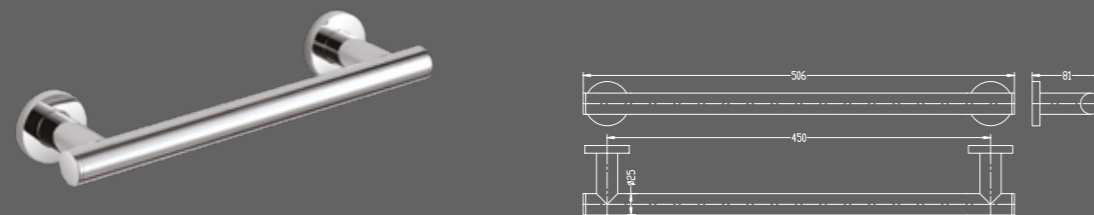

CHROME GRAB BAR 45cm

CHROME GRAB BAR 60cm