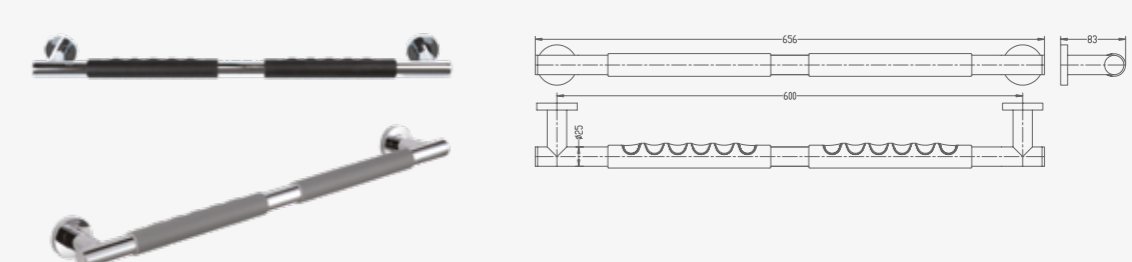

CHROME GRAB BAR 60cm – with choice of Black or Grey Rubber Grip

DESCRIPTION	CODE - CHROME	PRICE Ex.VAT	PRICE Inc.VAT
Grab Bar 30cm – with Black Rubber Grip	SOGBS30SB	€46.00	€56.58
Grab Bar 30cm – with Grey Rubber Grip	SOGBS30SG	€46.00	€56.58
Grab Bar 45cm – with Black Rubber Grip	SOGBS45SB	€53.00	€65.19
Grab Bar 45cm – with Grey Rubber Grip	SOGBS45SG	€53.00	€65.19
Grab Bar 60cm – with Black Rubber Grip	SOGBS60SB	€65.00	€79.95
Grab Bar 60cm – with Grey Rubber Grip	SOGBS60SG	€65.00	€79.95