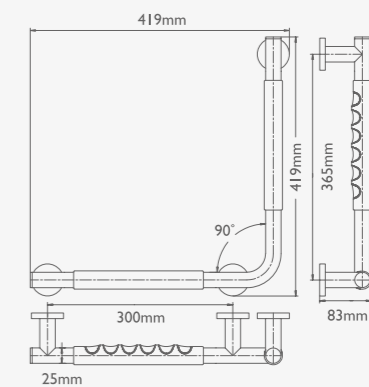

RIGHT HAND

DESCRIPTION	CODE - CHROME	PRICE Ex.VAT	PRICE Inc.VAT
90° Grab Bar – Left Hand with Black Rubber Grip	SOGB90LSB	€95.00	€116.85
90° Grab Bar – Right Hand with Grey Rubber Grip	SOGB90RSB	€95.00	€116.85
90° Grab Bar – Left Hand with Black Rubber Grip	SOGB90LSG	€95.00	€116.85
90° Grab Bar – Right Hand with Grey Rubber Grip	SOGB90RSG	€95.00	€116.85