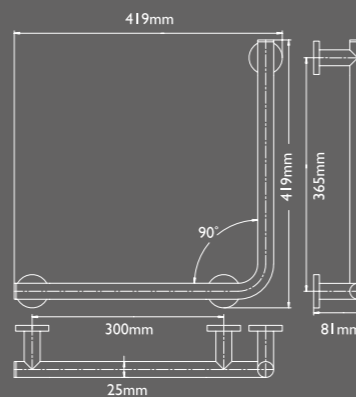

RIGHT HAND

25MM DIAMETER 90° ANGLED GRAB BARS

DESCRIPTION	CODE - CHROME	PRICE Ex.VAT	PRICE Inc.VAT
90° Grab Bar - Left Hand (32mm Diameter)	SOGB90LS	€84.00	€103.32
90° Grab Bar - Right Hand (32mm Diameter)	SOGB90RS	€84.00	€103.32

25MM DIAMETER 90° ANGLED GRAB BARS

DESCRIPTION	CODE - CHROME	PRICE Ex.VAT	PRICE Inc.VAT
90° Grab Bar - Left Hand (32mm Diameter)	SOGB3290LS	€103.00	€126.69
90° Grab Bar - Right Hand (32mm Diameter)	SOGB3290RS	€103.00	€126.69

90° ANGLED BARS

WITH RUBBER GRIP OPTION (25MM DIAMETER)