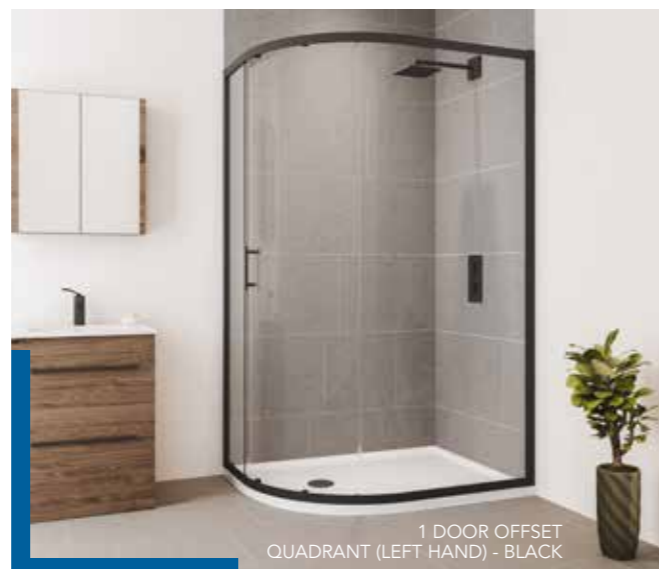

COLOUR OPTIONS: ● SILVER ● BLACK

VERVE PRO - 1 DOOR QUADRANT

DESCRIPTION (mm)	ADJUSTMENT SIZE		ACCESS (mm)	CODE SILVER	PRICE Ex.VAT	PRICE Inc.VAT	CODE BLACK	PRICE Ex.VAT	PRICE Inc.VAT
	MIN (mm)	MAX (mm)							
800	770	795	435	VOCQ80SC	€549.00	€675.27	VOCQ80BC	€622.00	€765.06
900	870	895	490	VOCQ90SC	€549.00	€675.27	VOCQ90BC	€766.00	€942.18
1000	970	995	490	VOCQ100SC	€625.00	€768.75	VOCQ100BC	€820.00	€1008.60

VERVE PRO - 1 DOOR OFFSET QUADRANT

DESCRIPTION (mm)	ADJUSTMENT SIZE		ACCESS (mm)	CODE SILVER	PRICE Ex.VAT	PRICE Inc.VAT	CODE BLACK	PRICE Ex.VAT	PRICE Inc.VAT
	MIN (mm)	MAX (mm)							
760 x 900	870-895	970-995	490	VOCQ76X90SC	€655.00	€820.41	VOCQ76X90BC	€720.00	€912.66
800 x 900	770-795	870-895	490	VOCQ80X90SC	€667.00	€820.41	-	-	-
800 x 1000	770-795	970-995	490	VOCQ80X100SC	€667.00	€805.65	VOCQ80X100BC	€742.00	€855.60
900 x 1000	870-895	970-995	490	VOCQ90X100SC	€678.00	€833.94	-	-	-
800 x 1200	770-795	1170-1195	490	VOCQ80X120SC	€678.00	€833.94	VOCQ80X120BC	€804.00	€988.92
900 x 1200	870-895	1170-1195	490	VOCQ90X120SC	€696.00	€856.08	VOCQ90X120BC	€824.00	€1013.52

*All Flair Quadrant and Offset Quadrant trays have a 550mm radius.

KEY FEATURES

- **6mm** TOUGHENED SAFETY GLASS
- **1900mm** HEIGHT
- **25mm** PRODUCT ADJUSTMENT
- **SOLID CHROME HANDLE DESIGN**
- **QUICK RELEASE CHROME DOUBLE WHEEL ROLLERS**
- **REVERSIBLE FOR LEFT OR RIGHT HANDED INSTALLATION**
- **CLEARVUE GLASS COATING**
- **CHROME PLATED COVER CAPS**

1 DOOR OFFSET QUADRANT (RIGHT HAND) - SILVER