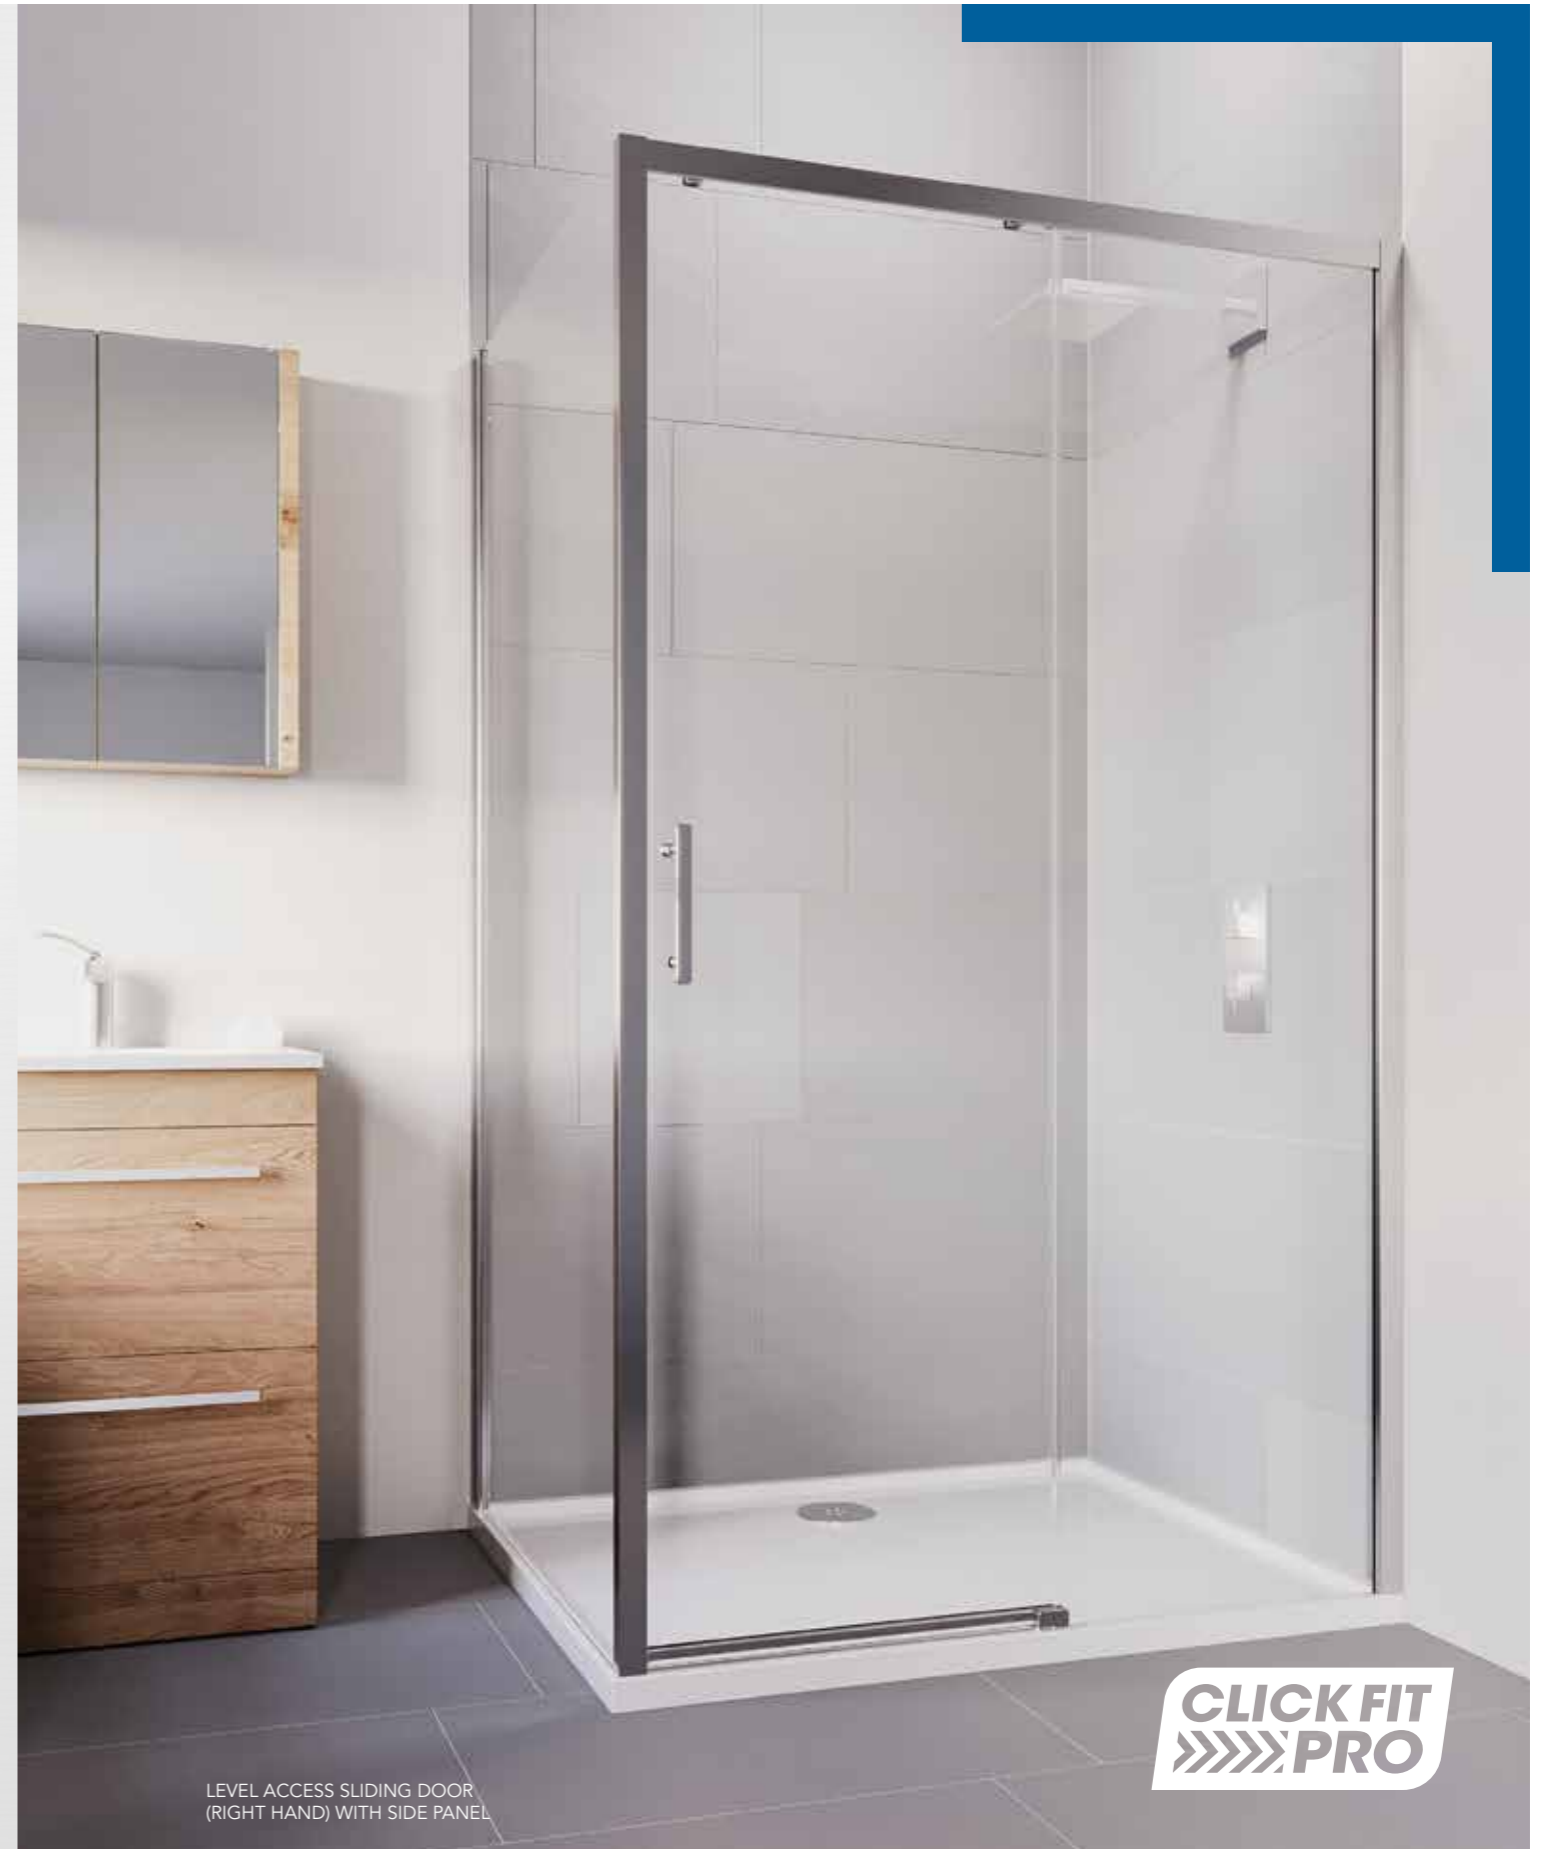

LEVEL ACCESS SLIDING DOOR (RIGHT HAND) WITH SIDE PANEL