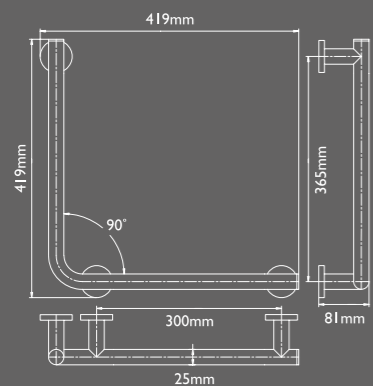

SOUL

90° ANGLED BARS - CHROME PLATED STAINLESS STEEL

LEFT HAND