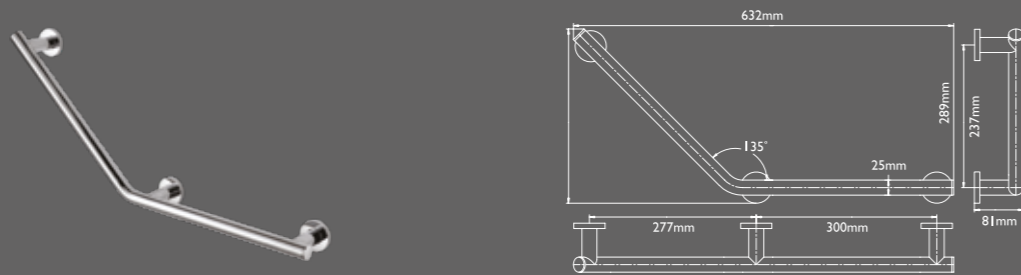

SOUL

135° ANGLED BARS - CHROME PLATED STAINLESS STEEL

LEFT HAND