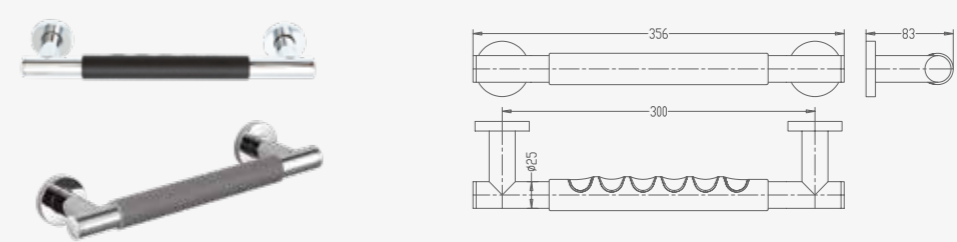

STRAIGHT GRAB BARS

WITH RUBBER GRIP OPTION (25MM DIAMETER)

CHROME GRAB BAR 30cm – with choice of Black or Grey Rubber Grip