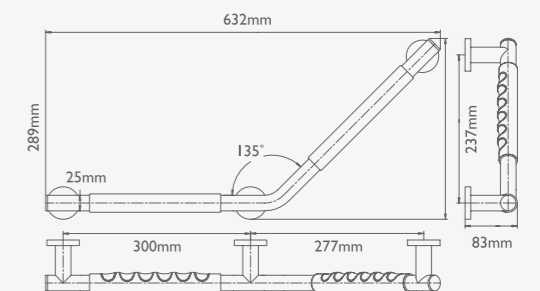

RIGHT HAND – with Grey Rubber Grip

DESCRIPTION	CODE - CHROME	PRICE Ex.VAT	PRICE Inc.VAT
135° Grab Bar – Left Hand with Black Rubber Grip	SOGBI35LSB	€94.00	€115.62
135° Grab Bar – Right Hand with Black Rubber Grip	SOGBI35RSB	€94.00	€115.62
135° Grab Bar – Left Hand with Grey Rubber Grip	SOGBI35LSG	€94.00	€115.62
135° Grab Bar – Right Hand with Grey Rubber Grip	SOGBI35RSG	€94.00	€115.62