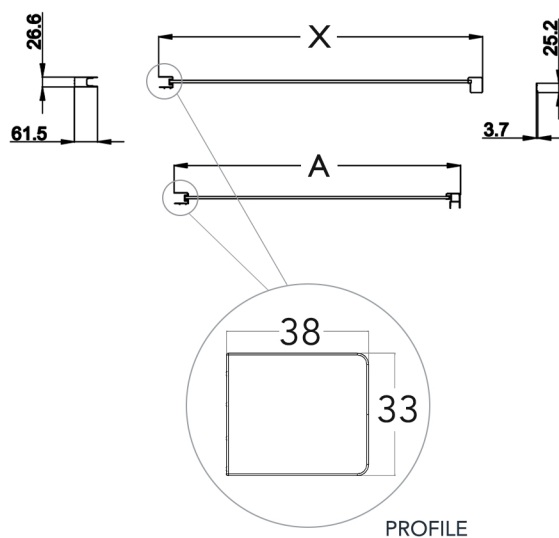

SIDE PANEL

To be paired with **BABY ILI BIFOLD**, **BABY ILI SLIDER**, **BABY ILI HINGE DOOR**

EN 14428:2015+A1:2018 (shower enclosures)

EN 12150-1:2013 (glass in building)

Seamless Interior Cover Strips

6mm Toughened Safety Glass

1800mm Height

ClearVue Glass Coating

20 Year Guarantee Against Manufacturing Defects*

25mm Adjustment

(MEASUREMENTS IN MM)

SPECIFICATIONS

PRODUCT SIZE	ADJUSTMENT X (min - max)	FIXED GLASS A	PRODUCT WEIGHT	PRODUCT CODE SILVER
700mm	665 - 690mm	665mm	21.00kg	ILI180SP70SC
800mm	765 - 790mm	765mm	24.00kg	ILI180SP80SC
900mm	865 - 890mm	865mm	28.00kg	ILI180SP90SC
1000mm	965 - 990mm	965mm	30.00kg	ILI180SP100SC