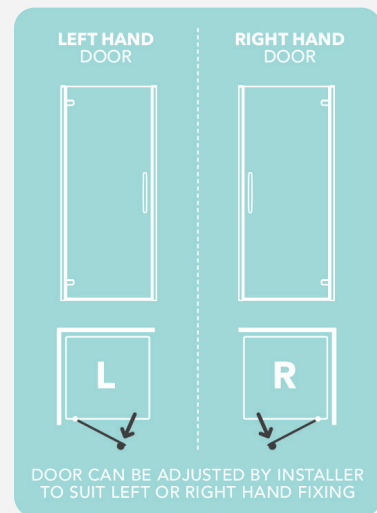

THE ORO[®] COLLECTION

HINGE DOOR

 2000mm HEIGHT | 2 METERS HIGH

 8mm TOUGHENED SAFETY GLASS | 8mm TOUGHENED SAFETY GLASS TO EN12150

 40mm PROFILE ADJUSTMENT | 40mm ADJUSTMENT AT EACH WALL PROFILE

 CRAFTED HANDLE DESIGN | UNIQUELY CRAFTED CHROME PLATED HANDLE

 COUNTERSUNK INTERIOR HINGES | COUNTERSUNK HINGES FOR EASY CLEANING

 UNIVERSAL LEFT OR RIGHT HAND OPENING | UNIVERSAL - LEFT OR RIGHT HAND OPENING

 10mm ULTRA LOW CONTINUOUS BARRIER BAR DESIGN | 10mm ULTRA LOW CONTINUOUS BARRIER BAR DESIGN

 ULTRA CLEAR SEALS | ULTRA CLEAR SEALS

 SEAMLESS INTERIOR COVER STRIPS | SEAMLESS INTERIOR COVER STRIPS

 CLEARVUE GLASS COATING | CLEARVUE HYDROPHOBIC COATING

ORO HINGE DOOR - RIGHT HAND INSTALLATION

CRAFTED HANDLE DESIGN

FLUSH TO GLASS INTERIOR HINGE DESIGN

DOOR SIZE OPTIONS

PRODUCT DESCRIPTION	ADJUSTMENT SIZE		ACCESS	CODE
	MIN	MAX		
Hinge Door 800mm	760mm	800mm	637mm	OROHD80SC
Hinge Door 900mm	860mm	900mm	737mm	OROHD90SC
Hinge Door 1000mm	960mm	1000mm	837mm	OROHD100SC