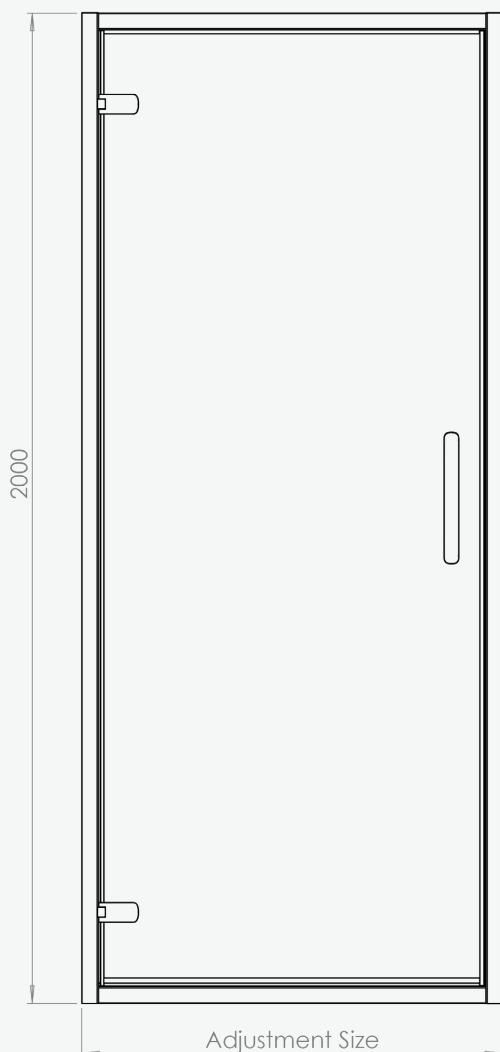

## HINGE DOOR

### DOOR SIZE OPTIONS

PRODUCT DESCRIPTION	ADJUSTMENT SIZE		ACCESS	CODE
	MIN	MAX		
Hinge Door 800mm	750mm	790mm	646mm	ETOHD80SC
Hinge Door 900mm	850mm	890mm	746mm	ETOHD90SC
Hinge Door 1000mm	950mm	990mm	846mm	ETOHD100SC