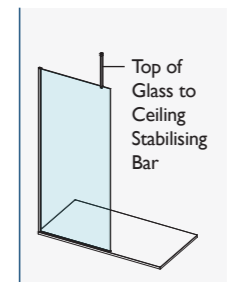

Other Stabilising Bars

PRODUCT DESCRIPTION	CODE - SILVER	RRP Ex.VAT	RRP Inc.VAT	CODE - BLACK	RRP Ex.VAT	RRP Inc.VAT
L Shape Stabilising Bar - Length 1410mm / Height 220mm	AYOLSSBS	£108.00	£129.60	AYOLSSBB	£138.00	£165.60
Rotating Panel Stabilising Bar - 1200mm	AYORPSBS	£78.00	£93.60	AYORPSBB	£135.00	£162.00
1200mm Double Glass Bracket Stabilising Bar	AYODGBSBS	£108.00	£129.60	AYODGBSBB	£138.00	£165.60
1200mm Cutable Stabilising Bar with Angle & Straight Bracket	-	-	-	AYOCASSBB	£111.00	£133.20