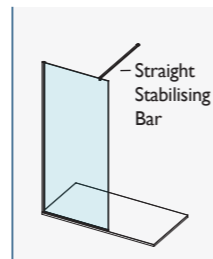

AYO® 10MM COMPLETE WETROOM KITS CLEAR GLASS – BRUSHED BRASS & POLISHED GOLD

For ease of ordering, we have created product codes for complete wetroom kits that cover the most popular wetroom configuration choices.

Each complete kit below includes a 10mm clear glass panel, a 15mm wall profile and a suitable stabilising bar solution.

10MM COMPLETE WETROOM KITS						
SIZE	CODE – BRUSHED BRASS	RRP Ex.VAT	RRP Inc.VAT	CODE – POLISHED GOLD	RRP Ex.VAT	RRP Inc.VAT
450mm	AYO10MWR45-CBRB	£802.00	£962.40	AYO10MWR45-CPG	£802.00	£962.40
500mm	AYO10MWR50-CBRB	£802.00	£962.40	AYO10MWR50-CPG	£802.00	£962.40
600mm	AYO10MWR60-CBRB	£820.00	£984.00	AYO10MWR60-CPG	£820.00	£984.00
700mm	AYO10MWR70-CBRB	£883.00	£1,059.60	AYO10MWR70-CPG	£883.00	£1,059.60
760mm	AYO10MWR76-CBRB	£883.00	£1,059.60	AYO10MWR76-CPG	£883.00	£1,059.60
800mm	AYO10MWR80-CBRB	£883.00	£1,059.60	AYO10MWR80-CPG	£883.00	£1,059.60
900mm	AYO10MWR90-CBRB	£889.00	£1,066.80	AYO10MWR90-CPG	£889.00	£1,066.80
1000mm	AYO10MWR100-CBRB	£891.00	£1,069.20	AYO10MWR100-CPG	£891.00	£1,069.20
1100mm	AYO10MWR110-CBRB	£911.00	£1,093.20	AYO10MWR110-CPG	£911.00	£1,093.20
1200mm	AYO10MWR120-CBRB	£942.00	£1,130.40	AYO10MWR120-CPG	£942.00	£1,130.40
1400mm	AYO10MWR140-CBRB	£978.00	£1,173.60	AYO10MWR140-CPG	£978.00	£1,173.60