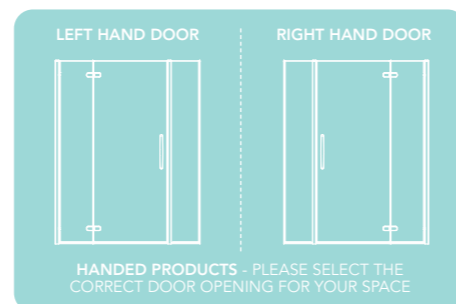

STEP 1 - SELECT SIZE OF ULTRA FRAMELESS CORNER SIDE PANEL

PRODUCT SIZE (mm)	ADJUSTMENT SIZE		CODE SILVER	PRICE Ex.VAT	PRICE Inc.VAT	CODE MATTE BLACK	PRICE Ex.VAT	PRICE Inc.VAT
	MIN (mm)	MAX (mm)						
700	660	680	OROCSP70SC	£372.00	£446.40	-	-	-
760	720	740	OROCSP76SC	£384.00	£460.80	-	-	-
800	760	780	OROCSP80SC	£395.00	£474.00	OROCSP80BC	£415.00	£498.00
900	860	880	OROCSP90SC	£416.00	£499.20	OROCSP90BC	£437.00	£524.40
1000	960	980	OROCSP100SC	£440.00	£528.00	-	-	-

STEP 2 - SELECT SIZE OF DOOR

PRODUCT SIZE (mm)	ADJUSTMENT SIZE			ACCESS (mm)	CODE SILVER	PRICE Ex.VAT	PRICE Inc.VAT	CODE MATTE BLACK	PRICE Ex.VAT	PRICE Inc.VAT
	MIN (mm)	MAX (mm)	MAX (mm)							
1100 - Left Hand	1060	1100	740	OROHD110LSC	£1,122.00	£1,346.40	-	-	-	-
1100 - Right Hand	1060	1100	740	OROHD110RSC	£1,122.00	£1,346.40	-	-	-	-
1200 - Left Hand	1160	1200	740	OROHD120LSC	£1,122.00	£1,346.40	OROHD120LBC	£1,179.00	£1,414.80	
1200 - Right Hand	1160	1200	740	OROHD120RSC	£1,122.00	£1,346.40	OROHD120RBC	£1,179.00	£1,414.80	

STEP 3 - CHOOSE CORNER INLINE PANEL KIT SIZE

PRODUCT SIZE (mm)	CODE SILVER	PRICE Ex.VAT	PRICE Inc.VAT	CODE MATTE BLACK	PRICE Ex.VAT	PRICE Inc.VAT							
							100	OROKIT5	£268.00	£321.60	-	-	-
200	OROKIT6	£290.00	£348.00	-	-	-							
300	OROKIT7	£312.00	£374.40	OROKIT7B	£328.00	£393.60							
400	OROKIT8	£335.00	£402.00	OROKIT8B	£356.00	£427.20							

NOTE - HINGE AND INLINE DOOR SIZE PLUS CORNER INLINE PANEL SIZE WILL TOTAL TO THE WIDTH OF YOUR SHOWER TRAY.

*Tolerance of 20mm in the inline panel measurement reflecting the 20mm profile adjustment.

Each corner inline panel kit includes the following components: inline panel, bottom barrier bar and stabilising bar with fixing brackets. Ultra clear seal or 3M tape option supplied for corner inline panel fixation.