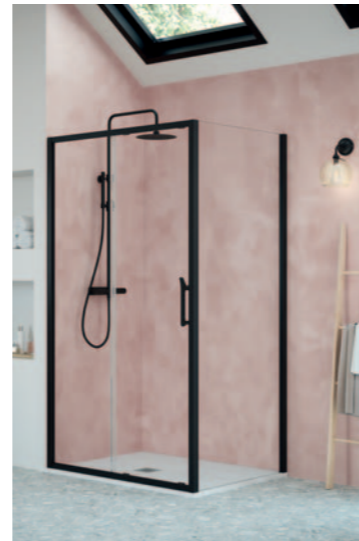

NOTE – An ETO Sliding door installed with a side panel must be installed with the 10mm compensating profile supplied.

NEW - FRAMELESS SIDE PANELS (Suitable only for Sliding Door)

PRODUCT SIZE (mm)	ADJUSTMENT SIZE		CODE SILVER			CODE MATTE BLACK		
	MIN (mm)	MAX (mm)	PRICE Ex.VAT	PRICE Inc.VAT	PRICE Ex.VAT	PRICE Inc.VAT		
700	660	680	ETOFSP70SC	£394.00	£472.80	ETOFSP70BC	£432.00	£518.40
760	720	740	ETOFSP76SC	£414.00	£496.80	ETOFSP76BC	£456.00	£547.20
800	760	780	ETOFSP80SC	£422.00	£506.40	ETOFSP80BC	£464.00	£556.80
900	860	880	ETOFSP90SC	£458.00	£549.60	ETOFSP90BC	£504.00	£604.80
1000	960	980	ETOFSP100SC	£486.00	£583.20	ETOFSP100BC	£534.00	£640.80
1200	1160	1180	ETOFSP120SC	£552.00	£662.40	ETOFSP120BC	£606.00	£727.20

PRODUCT SIZE	CODE SILVER			CODE MATTE BLACK		
	PRICE Ex.VAT	PRICE Inc.VAT	PRICE Ex.VAT	PRICE Ex.VAT	PRICE Inc.VAT	
10mm Compensating Wall Profile*	£79.00	£94.80	£86.00	£86.00	£103.20	
25mm Compensating Wall Profile	£91.00	£109.20	£101.00	£101.00	£121.20	

Sliding Door is also suitable to be installed with an Inline Panel - For size options, please see page 68.
*10mm Compensating Wall Profile included with side panel

SLIDING DOOR WITH SEMI FRAMED SIDE PANEL - MATTE BLACK