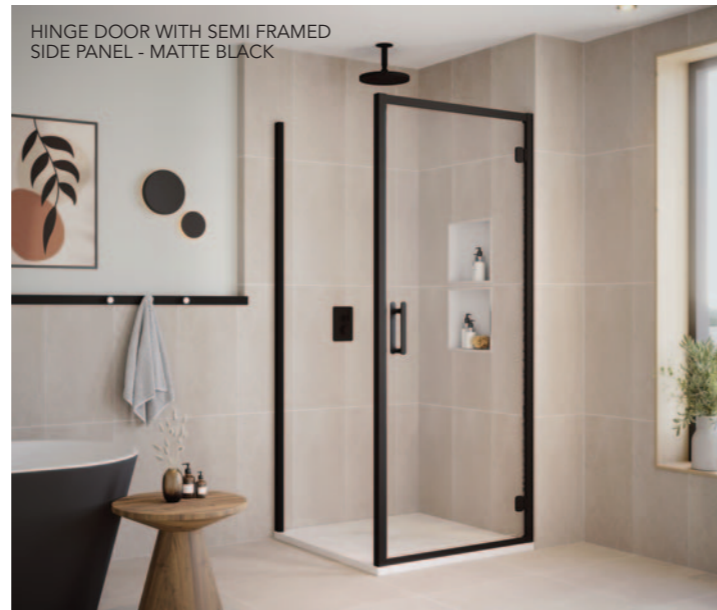

SLIDING DOOR WITH FRAMELESS SIDE PANEL - SILVER

1950mm HEIGHT	6mm TOUGHENED SAFETY GLASS	25mm PROFILE ADJUSTMENT	CHROME PLATED HANDLE	CLEARVUE GLASS COATING	ANODISED ALUMINIUM PROFILES	REVERSIBLE	SILENT WHEEL ROLLER MECHANISM	PRESS FIT SEAL DESIGN
ULTRA CLEAR PVC SEALS	CHROME PLATED ABS COVER CAPS	SEAMLESS INTERIOR COVER STRIPS	QUICK RELEASE DOUBLE WHEEL ROLLERS	SUITABLE FOR SHOWER TRAY OR WETROOM INSTALLATION	25MM WALL PROFILE EXTENSION AVAILABLE	LIFETIME GUARANTEE	CLICK FIT ASSEMBLY SYSTEM PATENTED	

HINGE DOOR IN ALCOVE - SILVER

SOFTLY CURVED ILI HINGE DESIGN

HINGE DOOR WITH SEMI FRAMED SIDE PANEL - MATTE BLACK

HINGE DOOR

SILVER MATTE BLACK

The Ili hinge door is ideally suited where space is more limited in the bathroom. This outward opening hinge door has a firm magnetic close action. The ultra clear bottom door seal ensures optimal water retention.

The gently curved hinges are fully concealed on the inside, delivering visual perfection on both the exterior and interior of the shower.

DOOR SIZE OPTIONS

PRODUCT SIZE (mm)	ADJUSTMENT SIZE		ACCESS (mm)	PRICE		PRICE		
	MIN (mm)	MAX (mm)		Ex.VAT	Inc.VAT	Ex.VAT	Inc.VAT	
760mm	710mm	760mm	600mm	£459.00	£550.80	ILIHD76BC	£505.00	£606.00
800mm	750mm	800mm	640mm	£459.00	£550.80	ILIHD80BC	£505.00	£606.00
850mm	800mm	850mm	690mm	£480.00	£576.00	ILIHD85BC	£528.00	£633.60
900mm	850mm	900mm	740mm	£502.00	£602.40	ILIHD90BC	£552.00	£662.40
1000mm	950mm	1000mm	840mm	£535.00	£642.00	-	-	-