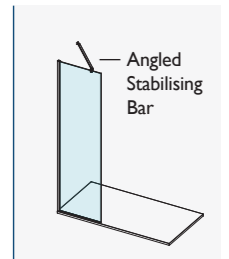

AYO® 10MM COMPLETE WETROOM KITS CLEAR GLASS – POLISHED STAINLESS STEEL & MATTE NICKEL

For ease of ordering, we have created product codes for complete wetroom kits that cover the most popular wetroom configuration choices.

Each complete kit below includes a 10mm clear glass panel, a 15mm wall profile and a suitable stabilising bar solution.

10MM COMPLETE WETROOM KITS						
SIZE	CODE – POLISHED S/STEEL	RRP Ex.VAT	RRP Inc.VAT	CODE – MATTE NICKEL	RRP Ex.VAT	RRP Inc.VAT
450mm	AYO10MWR45-SS	£566.00	£679.20	AYO10MWR45-CBRMN	£802.00	£962.40
500mm	AYO10MWR50-SS	£566.00	£679.20	AYO10MWR50-CBRMN	£802.00	£962.40
600mm	AYO10MWR60-SS	£584.00	£700.80	AYO10MWR60-CBRMN	£820.00	£984.00
700mm	AYO10MWR70-SS	£645.00	£774.00	AYO10MWR70-CBRMN	£883.00	£1,059.60
760mm	AYO10MWR76-SS	£645.00	£774.00	AYO10MWR76-CBRMN	£883.00	£1,059.60
800mm	AYO10MWR80-SS	£645.00	£774.00	AYO10MWR80-CBRMN	£883.00	£1,059.60
900mm	AYO10MWR90-SS	£651.00	£781.20	AYO10MWR90-CBRMN	£889.00	£1,066.80
1000mm	AYO10MWR100-SS	£653.00	£783.60	AYO10MWR100-CBRMN	£891.00	£1,069.20
1100mm	AYO10MWR110-SS	£673.00	£807.60	AYO10MWR110-CBRMN	£911.00	£1,093.20
1200mm	AYO10MWR120-SS	£704.00	£844.80	AYO10MWR120-CBRMN	£942.00	£1,130.40
1400mm	AYO10MWR140-SS	£739.00	£886.80	AYO10MWR140-CBRMN	£978.00	£1,173.60