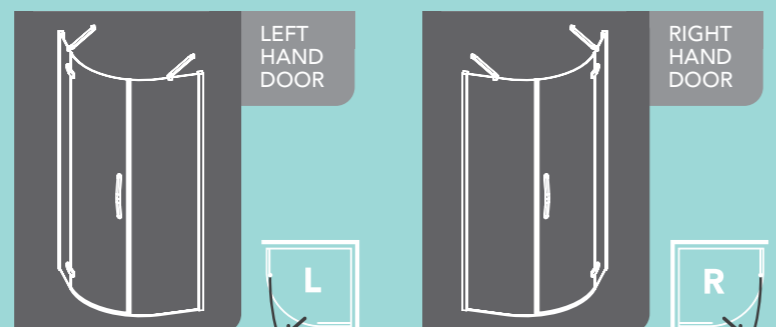

HINGED QUADRANT DOOR

Please select carefully the ORO Hinged Quadrant that is the correct hand opening for your space.