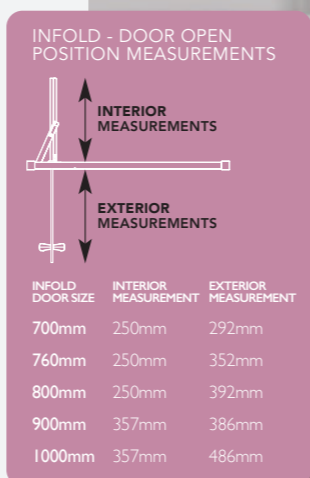

SEMI FRAMED SIDE PANEL OPTIONS (Includes Corner Profile)

PRODUCT SIZE (mm)	ADJUSTMENT SIZE		CODE SILVER			CODE MATTE BLACK		
	MIN (mm)	MAX (mm)	PRICE Ex.VAT	PRICE Inc.VAT	PRICE Ex.VAT	PRICE Inc.VAT		
700	660	680	ETOSP70SC	£328.00	£393.60	ETOSP70BC	£336.00	£403.20
760	720	740	ETOSP76SC	£335.00	£402.00	ETOSP76BC	£342.00	£410.40
800	760	780	ETOSP80SC	£345.00	£414.00	ETOSP80BC	£354.00	£424.80
900	860	880	ETOSP90SC	£360.00	£432.00	ETOSP90BC	£368.00	£441.60
1000	960	980	ETOSP100SC	£383.00	£459.60	ETOSP100BC	£390.00	£468.00
1100	1060	1080	ETOSP110SC	£406.00	£487.20	-	-	-
1200	1160	1180	ETOSP120SC	£412.00	£494.40	ETOSP120BC	£418.00	£501.60

NOTE – An ETO Infold installed with a side panel must be installed with the 10mm compensating profile supplied.

PRODUCT SIZE	CODE SILVER			CODE MATTE BLACK		
	PRICE Ex.VAT	PRICE Inc.VAT	PRICE Ex.VAT	PRICE Inc.VAT		
10mm Compensating Wall Profile*	£79.00	£94.80	£86.00	£103.20		
25mm Compensating Wall Profile	£91.00	£109.20	£101.00	£121.20		

Infold Door is also suitable to be installed with an Inline Panel - For size options, please see page 68.
*10mm Compensating Wall Profile included with side panel

- 2000mm HEIGHT
- 8mm TOUGHENED SAFETY GLASS
- 20mm PROFILE ADJUSTMENT
- CRAFTED HANDLE DESIGN
- CLEARVUE GLASS COATING
- ULTRA CLEAR SEALS
- SILVER & BLACK OPTIONS AVAILABLE *SELECTED DOOR STYLES
- PRESS FIT SEAL DESIGN
- ULTRA SLIM CHROME PLATED COVER CAPS
- SEAMLESS INTERIOR COVER STRIPS
- SHOWER TRAY OR WETROOM APPLICATION
- REVERSIBLE
- PRE-ASSEMBLED PROFILE FRAME
- LIFETIME GUARANTEE