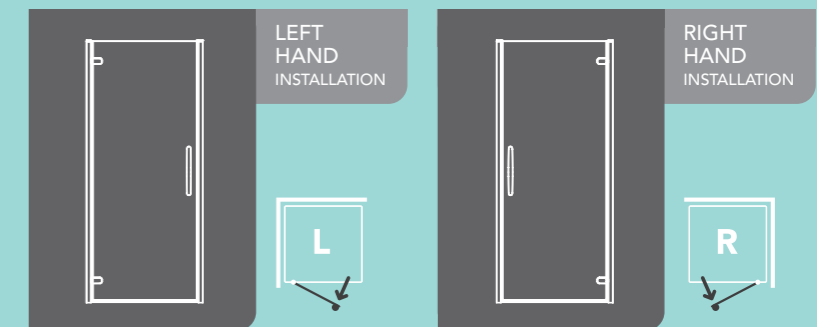

HINGED OFFSET QUADRANT DOOR

Please select carefully the ORO Hinged Offset Quadrant that is the correct shape for your offset shower tray.

BIFOLD DOOR

The ORO Bifold Door is universal, so it can be adapted at installation to suit either left or right hand installation.

HINGED DOOR

The ORO Hinged Door is universal, so it can be adapted at installation to suit either left or right hand installation.

HINGED AND INLINE DOOR

Please select carefully the ORO Hinge and Inline Door that is the correct hand opening for your space.