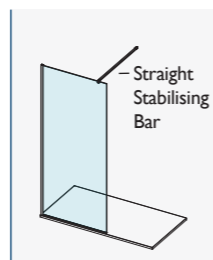

Each complete kit below includes a 10mm clear glass panel, a 15mm wall profile and a suitable stabilising bar solution.
For 10mm Modular Wetroom Order Process, please go to page 192.

10MM COMPLETE WETROOM KITS

SIZE	CODE – SILVER	RRP Ex.VAT	RRP Inc.VAT	CODE – BLACK	RRP Ex.VAT	RRP Inc.VAT
300mm	AYO10MWR30SC	£299.00	£359.00	AYO10MWR30BC	£334.00	£414.00
400mm	AYO10MWR40SC	£305.00	£366.00	AYO10MWR40BC	£340.00	£408.00
450mm	AYO10MWR45SC	£305.00	£366.00	AYO10MWR45BC	£340.00	£408.00
500mm	AYO10MWR50SC	£310.00	£372.00	AYO10MWR50BC	£345.00	£414.00
600mm	AYO10MWR60SC	£324.00	£398.00	AYO10MWR60BC	£360.00	£432.00
700mm	AYO10MWR70SC	£392.00	£470.00	AYO10MWR70BC	£429.00	£514.80
760mm	AYO10MWR76SC	£392.00	£470.00	AYO10MWR76BC	£429.00	£514.80
800mm	AYO10MWR80SC	£392.00	£470.00	AYO10MWR80BC	£429.00	£514.80
900mm	AYO10MWR90SC	£399.00	£479.00	AYO10MWR90BC	£437.00	£524.40
1000mm	AYO10MWR100SC	£401.00	£481.00	AYO10MWR100BC	£439.00	£526.80
1100mm	AYO10MWR110SC	£423.00	£508.00	AYO10MWR110BC	£461.00	£553.20
1200mm	AYO10MWR120SC	£457.00	£548.00	AYO10MWR120BC	£495.00	£594.00
1400mm	AYO10MWR140SC	£496.00	£595.00	AYO10MWR140BC	£533.00	£639.60
Double Entry Wetroom 1200mm – Complete Package (Includes 2 1200mm Straight Stabilising Bars)						
	AYO10MWRD120SC	£460.00	£552.00	AYO10MWRD120BC	£497.00	£596.40