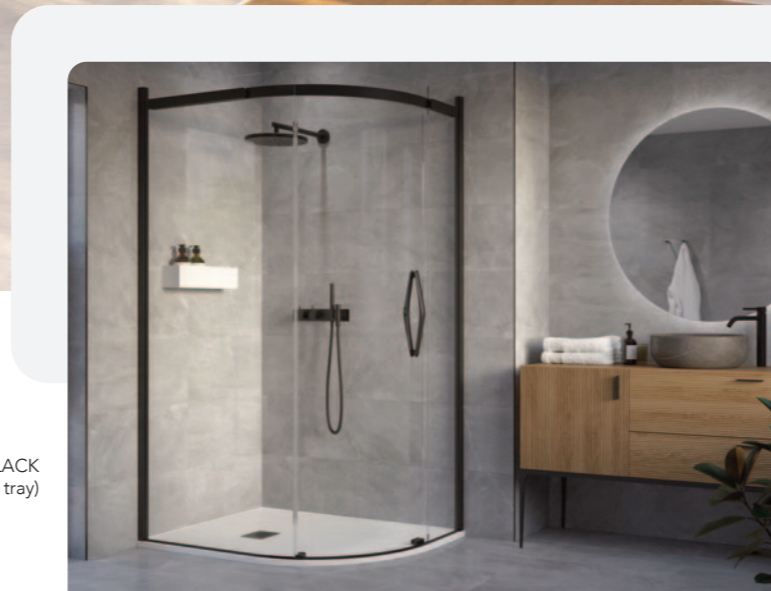

SLIDING OFFSET QUADRANT (RIGHT HAND) - MATTE BLACK
(to suit right hand offset quadrant shower tray)

SLIDING OFFSET QUADRANT DOOR

SILVER MATTE BLACK

Generously proportioned, the ORO Sliding Offset Quadrant is designed to impress in your bathroom. The signature floating rail design cleverly encloses the rollers to give the door a sleek appearance.

Design excellence continues with the patented magnetic guide system ensuring the smoothest of motion as the door glides around the bottom rail. The crafted chrome handles have perfect symmetry, in line with the overall elegance of the door.

DOOR SIZE OPTIONS

PRODUCT SIZE (mm)	ADJUSTMENT SIZE		ACCESS (mm)	CODE SILVER	PRICE Ex.VAT	PRICE Inc.VAT	CODE MATTE BLACK	PRICE Ex.VAT	PRICE Inc.VAT
	MIN (mm)	MAX (mm)							
1000 x 800 - Left Hand	770-970	790-990	480	OROSQ80X100LSC	£1,342.00	£1,610.40	-	-	-
1000 x 800 - Right Hand	770-970	790-990	480	OROSQ80X100RSC	£1,342.00	£1,610.40	-	-	-
1000 x 900 - Left Hand	870-970	890-990	480	OROSQ90X100LSC	£1,364.00	£1,636.80	-	-	-
1000 x 900 - Right Hand	870-970	890-990	480	OROSQ90X100RSC	£1,364.00	£1,636.80	-	-	-
1200 x 800 - Left Hand	770-1170	790-1190	480	OROSQ80X120LSC	£1,390.00	£1,668.00	OROSQ80X120LBC	£1,460.00	£1,752.00
1200 x 800 - Right Hand	770-1170	790-1190	480	OROSQ80X120RSC	£1,390.00	£1,668.00	OROSQ80X120RBC	£1,460.00	£1,752.00
1200 x 900 - Left Hand	870-1170	890-1190	480	OROSQ90X120LSC	£1,414.00	£1,696.80	OROSQ90X120LBC	£1,485.00	£1,782.00
1200 x 900 - Right Hand	870-1170	890-1190	480	OROSQ90X120RSC	£1,414.00	£1,696.80	OROSQ90X120RBC	£1,485.00	£1,782.00

ACCESSORIES

PRODUCT DESCRIPTION	CODE SILVER	PRICE Ex.VAT	PRICE Inc.VAT	CODE MATTE BLACK	PRICE Ex.VAT	PRICE Inc.VAT							
							20mm Compensating Wall Profile	OROCB20SC	£83.00	£99.60	OROCB20BC	£88.00	£105.60