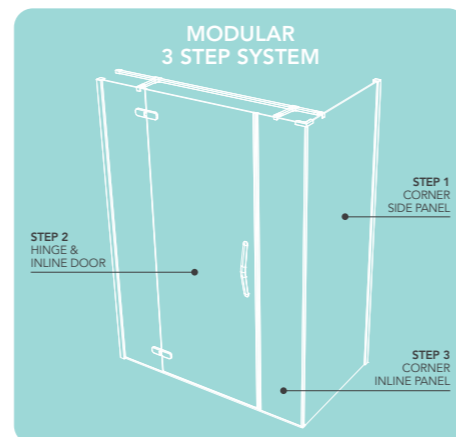

STEP 1 - SELECT SIZE OF ULTRA FRAMELESS CORNER SIDE PANEL

PRODUCT SIZE (mm)	ADJUSTMENT SIZE		CODE SILVER	PRICE Ex.VAT	PRICE Inc.VAT	CODE MATTE BLACK	PRICE Ex.VAT	PRICE Inc.VAT
	MIN (mm)	MAX (mm)						
700	660	680	OROCSP70SC	£372.00	£446.40	-	-	-
760	720	740	OROCSP76SC	£384.00	£460.80	-	-	-
800	760	780	OROCSP80SC	£395.00	£474.00	OROCSP80BC	£415.00	£498.00
900	860	880	OROCSP90SC	£416.00	£499.20	OROCSP90BC	£437.00	£524.40
1000	960	980	OROCSP100SC	£440.00	£528.00	-	-	-

STEP 2 - SELECT SIZE OF DOOR

PRODUCT SIZE (mm)	ADJUSTMENT SIZE			ACCESS (mm)	CODE SILVER	PRICE Ex.VAT	PRICE Inc.VAT	CODE MATTE BLACK	PRICE Ex.VAT	PRICE Inc.VAT
	MIN (mm)	MAX (mm)	MAX (mm)							
1100 - Left Hand	1060	1100	740	OROHD110LSC	£1,122.00	£1,346.40	-	-	-	-
1100 - Right Hand	1060	1100	740	OROHD110RSC	£1,122.00	£1,346.40	-	-	-	-
1200 - Left Hand	1160	1200	740	OROHD120LSC	£1,122.00	£1,346.40	OROHD120LBC	£1,179.00	£1,414.80	
1200 - Right Hand	1160	1200	740	OROHD120RSC	£1,122.00	£1,346.40	OROHD120RBC	£1,179.00	£1,414.80	

STEP 3 - CHOOSE CORNER INLINE PANEL KIT SIZE

PRODUCT SIZE (mm)	CODE SILVER	PRICE Ex.VAT	PRICE Inc.VAT	CODE MATTE BLACK	PRICE Ex.VAT	PRICE Inc.VAT							
							100	OROKIT5	£268.00	£321.60	-	-	-
200	OROKIT6	£290.00	£348.00	-	-	-							
300	OROKIT7	£312.00	£374.40	OROKIT7B	£328.00	£393.60							
400	OROKIT8	£335.00	£402.00	OROKIT8B	£356.00	£427.20							

NOTE - HINGE AND INLINE DOOR SIZE PLUS CORNER INLINE PANEL SIZE WILL TOTAL TO THE WIDTH OF YOUR SHOWER TRAY.

*Tolerance of 20mm in the inline panel measurement reflecting the 20mm profile adjustment.

Each corner inline panel kit includes the following components: inline panel, bottom barrier bar and stabilising bar with fixing brackets. Ultra clear seal or 3M tape option supplied for corner inline panel fixation.