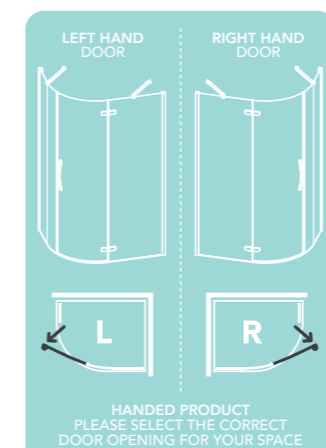

- **8mm TOUGHENED SAFETY GLASS**
- **2000mm HEIGHT**
- **20mm PROFILE ADJUSTMENT**
- **COUNTERSUNK INTERIOR HINGES**
- **CRAFTED HANDLE DESIGN**
- **ULTRA CLEAR SEALS**
- **SEAMLESS INTERIOR COVER STRIPS**
- **10mm ULTRA LOW BOTTOM RAIL**
- **STAINLESS STEEL ANGLED STABILISING BARS**
- **CLEARVUE GLASS COATING**
- **AVAILABLE IN SILVER & MATTE BLACK**
- **LIFETIME GUARANTEE**