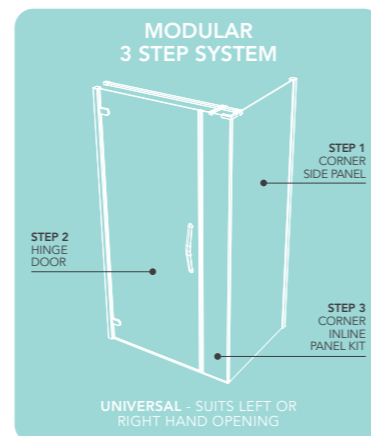

HINGE DOOR (RIGHT HAND) WITH ULTRA FRAMELESS CORNER SIDE PANEL - MATTE BLACK