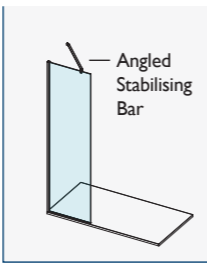

AYO® 8MM COMPLETE WETROOM KITS CLEAR GLASS – BRUSHED NICKEL & COUNTRY BRONZE

For ease of ordering, we have created product codes for complete wetroom kits that cover the most popular wetroom configuration choices.

Each complete kit below includes a 8mm clear glass panel, a 15mm wall profile and a suitable stabilising bar solution.

8MM COMPLETE WETROOM KITS

SIZE	CODE – BRUSHED NICKEL	RRP Ex.VAT	RRP Inc.VAT	CODE – COUNTRY BRONZE	RRP Ex.VAT	RRP Inc.VAT
700mm	AYO8MWR70-CBRN	£633.00	£759.60	AYO8MWR70-CCTRYBRZ	£633.00	£759.60
800mm	AYO8MWR80-CBRN	£656.00	£787.20	AYO8MWR80-CCTRYBRZ	£656.00	£787.20
900mm	AYO8MWR90-CBRN	£683.00	£819.60	AYO8MWR90-CCTRYBRZ	£683.00	£819.60
1000mm	AYO8MWR100-CBRN	£709.00	£850.80	AYO8MWR100-CCTRYBRZ	£709.00	£850.80
1100mm	AYO8MWR110-CBRN	£734.00	£880.80	AYO8MWR110-CCTRYBRZ	£734.00	£880.80
1200mm	AYO8MWR120-CBRN	£765.00	£918.00	AYO8MWR120-CCTRYBRZ	£765.00	£918.00
1400mm	AYO8MWR140-CBRN	£828.00	£993.60	AYO8MWR140-CCTRYBRZ	£828.00	£993.60

650mm Angled Stabilising Bar included with 450, 500 & 600mm COMPLETE wetroom kits.
1200mm Straight Stabilising Bar included with COMPLETE wetroom kits over 700mm.

ACCESSORIES

SIZE	CODE – BRUSHED NICKEL	RRP Ex.VAT	RRP Inc.VAT	CODE – COUNTRY BRONZE	RRP Ex.VAT	RRP Inc.VAT
T-Piece	AYOTP-CBRN	£56.00	£67.20	AYOTP-CCTRYBRZ	£56.00	£67.20