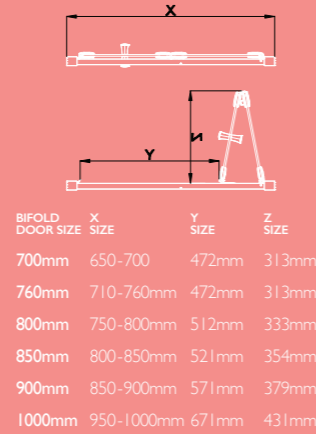

BIFOLD - DOOR OPEN POSITION MEASUREMENTS

DOOR SIZE OPTIONS

PRODUCT SIZE (mm)	ADJUSTMENT SIZE		ACCESS (mm)	CODE SILVER			CODE MATTE BLACK		
	MIN (mm)	MAX (mm)		PRICE Ex.VAT	PRICE Inc.VAT	PRICE Ex.VAT	PRICE Inc.VAT		
700mm	650mm	700mm	472mm	ILIBF70SC	£498.00	£597.60	ILIBF70BC	£548.00	£657.60
760mm	710mm	760mm	472mm	ILIBF76SC	£498.00	£597.60	ILIBF76BC	£548.00	£657.60
800mm	750mm	800mm	512mm	ILIBF80SC	£498.00	£597.60	ILIBF80BC	£548.00	£657.60
850mm	800mm	850mm	521mm	ILIBF85SC	£520.00	£624.00	-	-	-
900mm	850mm	900mm	571mm	ILIBF90SC	£520.00	£624.00	ILIBF90BC	£572.00	£686.40
1000mm	950mm	1000mm	671mm	ILIBF100SC	£554.00	£664.80	ILIBF100BC	£609.00	£730.80