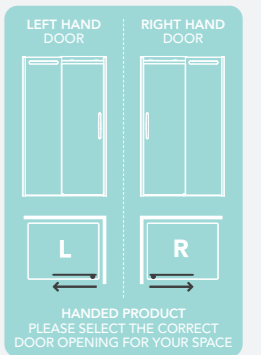

ACCESSORIES

PRODUCT DESCRIPTION	CODE SILVER	PRICE		CODE MATTE BLACK	PRICE	
		Ex.VAT	Inc.VAT		Ex.VAT	Inc.VAT
20mm Compensating Wall Profile	OROCB20SC	£83.00	£99.60	OROCB20BC	£88.00	£105.60

8mm

TOUGHENED SAFETY GLASS

2000mm

HEIGHT

40mm

PROFILE ADJUSTMENT

10mm

ULTRA LOW BOTTOM RAIL

CLEARVUE GLASS COATING

SEAMLESS INTERIOR COVER STRIPS

ULTRA CLEAR SEALS

CUSHION CLOSE DAMPENER MECHANISM

PATENTED MAGNETIC GUIDE SYSTEM

AVAILABLE IN SILVER & MATTE BLACK

LIFETIME GUARANTEE