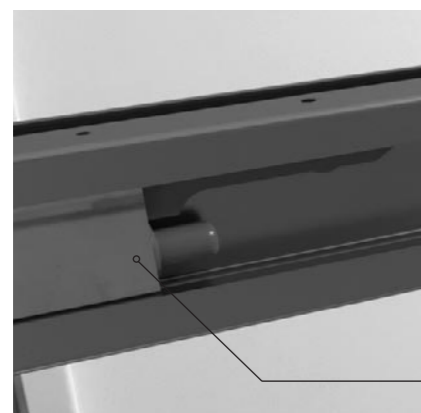

CUSHION
CLOSE
DAMPENER
SYSTEM