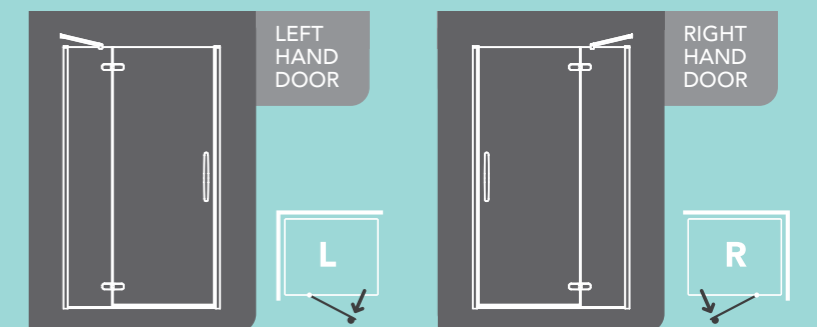

HINGED OFFSET QUADRANT DOOR

Please select carefully the ORO Hinged Offset Quadrant that is the correct shape for your offset shower tray.

BIFOLD DOOR

The ORO Bifold Door is universal, so it can be adapted at installation to suit either left or right hand installation.

HINGED DOOR

The ORO Hinged Door is universal, so it can be adapted at installation to suit either left or right hand installation.

HINGED AND INLINE DOOR

Please select carefully the ORO Hinge and Inline Door that is the correct hand opening for your space.