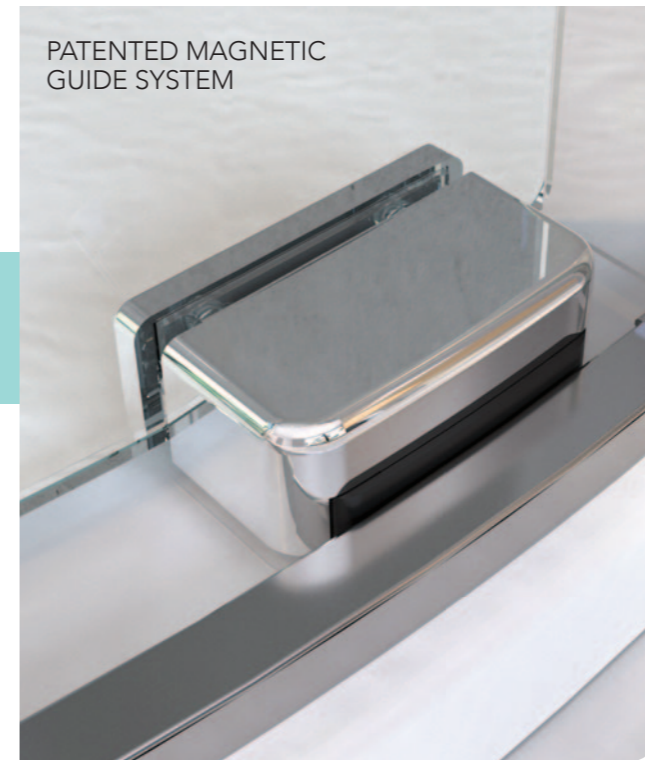

COUNTERSUNK INTERIOR HINGES
WITH FLUSH TO GLASS FINISH

CURVED HINGE
DETAILING

SIGNATURE
HANDLE
DESIGN

UNIQUELY CRAFTED
BI-FOLD HANDLE

PATENTED MAGNETIC
GUIDE SYSTEM

MINIMALIST BOTTOM
DOOR GUIDE

FUNCTIONAL INNOVATIONS