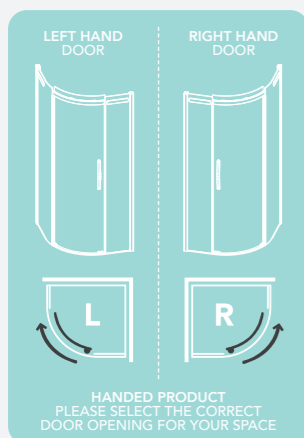

SLIDING QUADRANT DOOR

SILVER MATTE BLACK

Creative engineering has shaped the unique ORO Sliding Quadrant. The top floating rail design ingeniously encloses the roller system to give the door a sleek polished look. Practically speaking, the concealed rollers ensure reduced cleaning time.

Functional distinction continues with the patented magnetic guide system – this design innovation guarantees the smoothest motion as the door glides around the bottom rail. The final detail is the crafted handle design, befitting for the overall elegance of this door.

DOOR SIZE OPTIONS

PRODUCT SIZE (mm)	ADJUSTMENT SIZE		ACCESS (mm)	CODE SILVER	PRICE Ex-VAT	PRICE Inc-VAT	CODE MATTE BLACK	PRICE Ex-VAT	PRICE Inc-VAT
	MIN (mm)	MAX (mm)							
900 - Left Hand	870	890	480	OROSQ90LSC	£1,286.00	£1,543.20	OROSQ90LBC	£1,350.00	£1,620.00
900 - Right Hand	870	890	480	OROSQ90RSC	£1,286.00	£1,543.20	OROSQ90RBC	£1,350.00	£1,620.00
1000 - Left Hand NEW	970	990	480	OROSQ100LSC	£1,344.00	£1,612.80	OROSQ100LBC	£1,410.00	£1,692.00
1000 - Right Hand NEW	970	990	480	OROSQ100RSC	£1,344.00	£1,612.80	OROSQ100RBC	£1,410.00	£1,692.00

ACCESSORIES

PRODUCT DESCRIPTION	CODE SILVER	PRICE Ex-VAT	PRICE Inc-VAT	CODE MATTE BLACK	PRICE Ex-VAT	PRICE Inc-VAT							
							20mm Compensating Wall Profile	OROCB20SC	£83.00	£99.60	OROCB20BC	£88.00	£105.60

- 8mm TOUGHENED SAFETY GLASS
- 2000mm HEIGHT
- 20mm PROFILE ADJUSTMENT
- 10mm ULTRA LOW BOTTOM RAIL
- CRAFTED HANDLE DESIGN
- ULTRA CLEAR SEALS
- AVAILABLE IN SILVER & MATTE BLACK
- PATENTED MAGNETIC GUIDE SYSTEM
- CUSHION CLOSE DAMPENER MECHANISM
- CLEARVUE GLASS COATING
- LIFETIME GUARANTEE