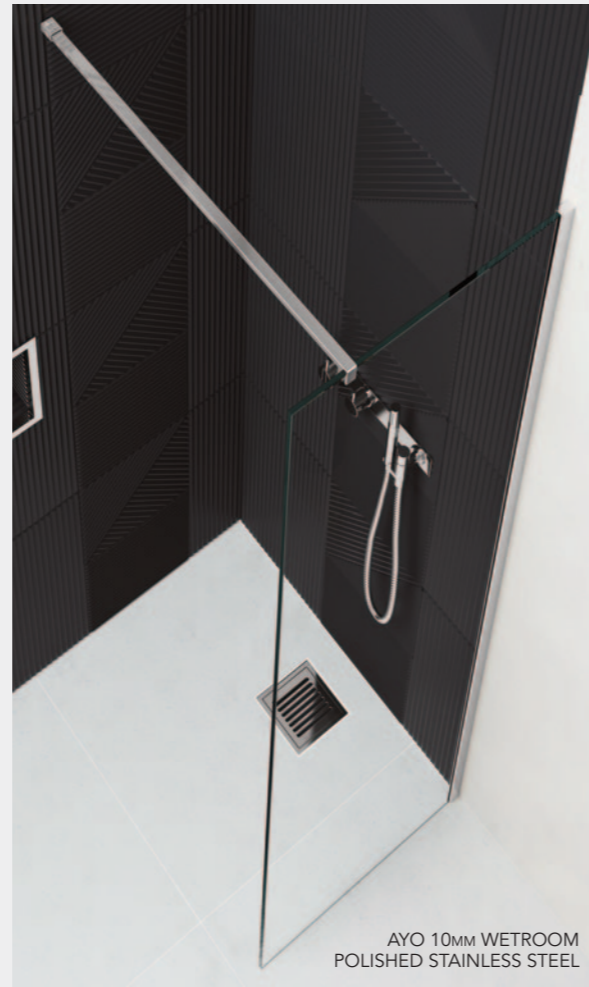

PVD is one of the most durable colouring technologies being up to 3 times harder and 10 times more scratch resistant than the alternative surface options.

INFLUENCED BY SIMPLE AESTHETICS

The PVD Finish extends across a select offering of AYO components that includes a 15mm Wall Profile, 1200mm Straight Stabilising Bar, 650mm Angled Stabilising Bar and T Piece.