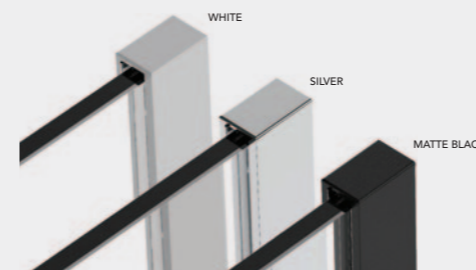

AVAILABLE IN SILVER, MATTE BLACK AND WHITE

*Please Note:
Rotating Deflector Panels available in Silver and Black only.