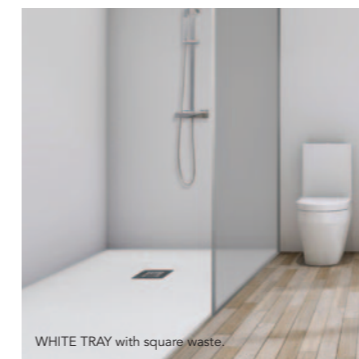

GEMSTONE TRAY COLOUR OPTIONS

Note: Gemstone tray colours are reproduced as accurately as the printing process will allow. There is no guarantee of exact colour match - this brochure is a visual aid only.

For all Shower Tray Specifications see our website www.flairshowers.com