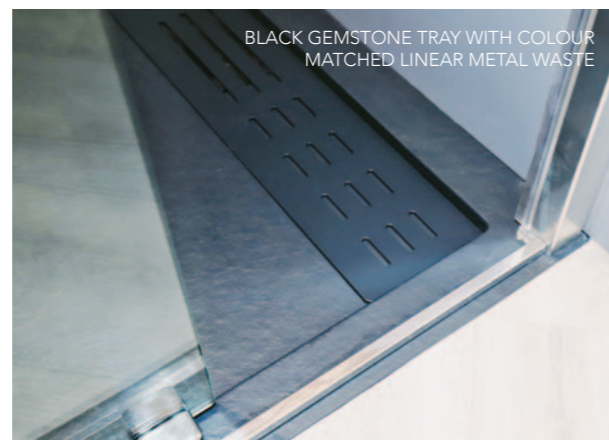

BLACK GEMSTONE TRAY WITH COLOUR
MATCHED LINEAR METAL WASTE