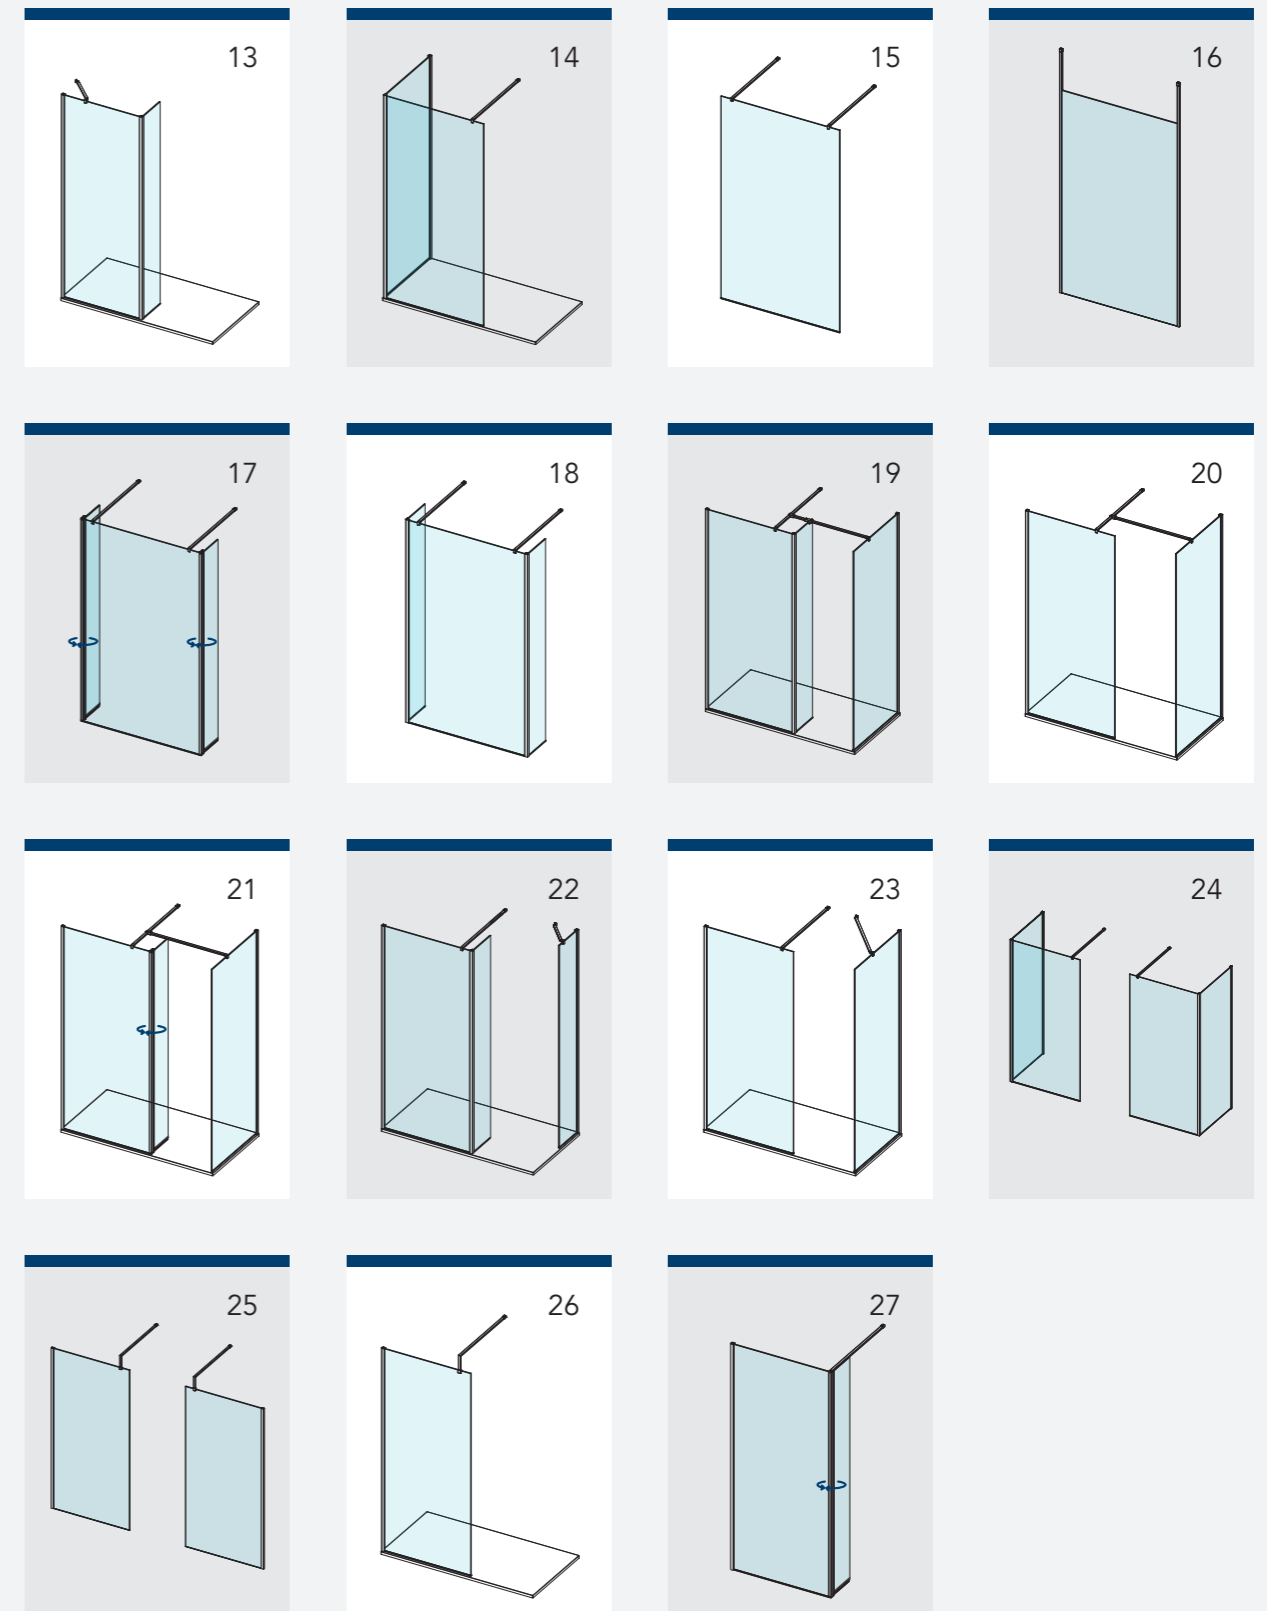

CONFIGURATION GUIDE

With an almost infinite choice of wetroom configurations, AYO provides maximum flexibility as you personalise your dream shower space.

– Indicates Rotating Deflector Panel