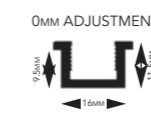

RECESSED FLOOR CHANNEL