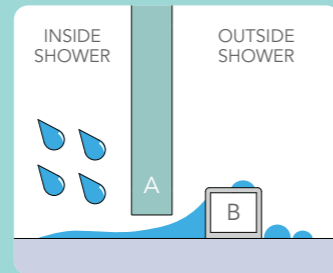

ORO® WATER RETENTION GUIDE

ORO Sliding Doors have an award winning design that reduces the need for invasive seals or large bottom rails allowing the customer a unique frameless showering experience.

As standard, ORO Sliding Doors come with a minimalist bottom barrier bar that does not include the use of an invasive seal or large bottom rail as part of the frameless design.

The ORO enclosure range is tested and certified for water retention in accordance with EN14428 where conventional showering practices are used and the product has been fitted in accordance with the Flair Fitting Instructions.

However, in unconventional showering practices, to further improve water retention and minimise any water escaping from the shower enclosure we have designed additional water retention solutions for optional use by customers.

A - Sliding Door Glass
B - Minimal Barrier Bar