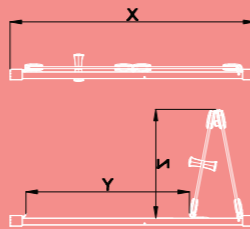

AVAILABLE
AUTUMN 2024

BIFOLD DOOR

BRUSHED BRASS

The space saving Ili Bifold door is perfect for use in smaller bathrooms or where space is restricted.

With flexibility in mind, the door opens inwards to create optimal access. The innovative magnetic bifold hinge creates seamless functionality as the door opens and closes. As is standard across the Ili collection, the bifold door comes with a reassuring lifetime guarantee for the ultimate peace of mind.

DOOR SIZE OPTIONS

PRODUCT DESCRIPTION	ADJUSTMENT SIZE MIN	ADJUSTMENT SIZE MAX	ACCESS	CODE BRUSHED BRASS	PRICE Ex.VAT	PRICE Inc.VAT
800mm	750mm	800mm	512mm	ILIBF80BRBC	£642.00	£770.40
900mm	850mm	900mm	571mm	ILIBF90BRBC	£674.00	£808.80
1000mm	950mm	1000mm	671mm	ILIBF100BRBC	£686.00	£823.20

SEMI FRAMED SIDE PANEL OPTIONS *(Includes Corner Profile)*

PRODUCT DESCRIPTION	ADJUSTMENT SIZE MIN	ADJUSTMENT SIZE MAX	CODE BRUSHED BRASS	PRICE Ex.VAT	PRICE Inc.VAT
700mm	665mm	690mm	ILISP70BRBC	£360.00	£432.00
800mm	765mm	790mm	ILISP80BRBC	£385.00	£462.00
900mm	865mm	890mm	ILISP90BRBC	£411.00	£493.20

COMPENSATING BAR

PRODUCT DESCRIPTION	COLOUR	CODE BRUSHED BRASS	PRICE Ex.VAT	PRICE Inc.VAT
Compensating Bar 25mm	Brushed Brass	ILICB25BRBC	£75.00	£90.00

BIFOLD - DOOR OPEN POSITION MEASUREMENTS

BIFOLD DOOR SIZE	X SIZE	Y SIZE	Z SIZE
800mm	750-800mm	512mm	333mm
900mm	850-900mm	571mm	379mm
1000mm	950-1000mm	671mm	431mm