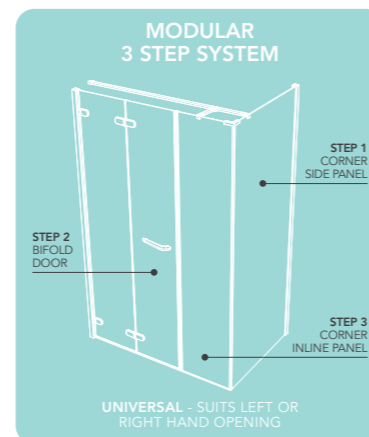

STEP 3 - CHOOSE CORNER INLINE PANEL KIT SIZE

PRODUCT SIZE (mm)	CODE SILVER		PRICE Ex.VAT	PRICE Inc.VAT	CODE MATTE BLACK		PRICE Ex.VAT	PRICE Inc.VAT
100	OROKIT1		£255.00	£306.00	-	-	-	-
200	OROKIT2		£261.00	£313.20	-	-	-	-
300	OROKIT3		£285.00	£342.00	OROKIT3B	£303.00	£363.60	
400	OROKIT4		£309.00	£370.80	OROKIT4B	£325.00	£390.00	

NOTE - BIFOLD DOOR SIZE PLUS CORNER INLINE PANEL SIZE WILL TOTAL TO THE WIDTH OF YOUR SHOWER TRAY.
Each corner inline panel kit includes the following components:
Inline panel, bottom barrier bar and stabilising bar with fixing brackets.
Ultra clear seal or 3M tape option supplied for corner inline panel fixation.

8mm

TOUGHENED SAFETY GLASS

2000mm

HEIGHT

20mm

CORNER SIDE PANEL ADJUSTMENT

20mm

DOOR ADJUSTMENT

10mm

ULTRA LOW BOTTOM RAIL

SUITABLE FOR SHOWER TRAY INSTALLATION ONLY

CRAFTED HANDLE DESIGN

ULTRA CLEAR SEALS

SEAMLESS INTERIOR COVER STRIPS

UNIVERSAL LEFT OR RIGHT HAND OPENING

CLEARVUE GLASS COATING

LIFETIME GUARANTEE

AVAILABLE IN SILVER & MATTE BLACK

BIFOLD DOOR (LEFT HAND) WITH ULTRA FRAMELESS CORNER SIDE PANEL - MATTE BLACK