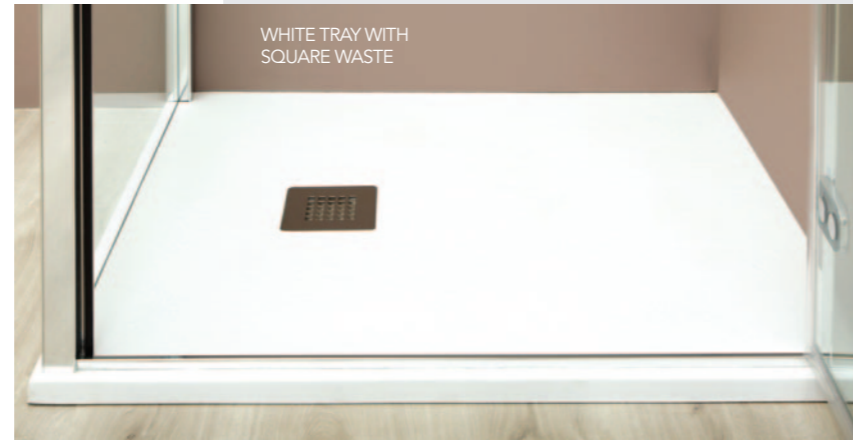

For all Shower Tray Specifications see our website www.flairshowers.com

WASTE DESIGN - SQUARE WASTE

25mm
TRAY
DEPTH

SQUARE WASTE GRILLE OPTION

- Available in Rectangle, Square, Quadrant and Offset Quadrant shapes