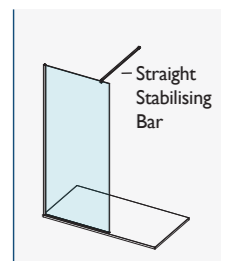

ACCESSORIES

SIZE	CODE – BRUSHED BRASS	RRP Ex.VAT	RRP Inc.VAT	CODE – MATTE NICKEL	RRP Ex.VAT	RRP Inc.VAT
T-Piece	AYOTP-CBRB	£56.00	£67.20	AYOTP-CBRMN	£56.00	£67.20