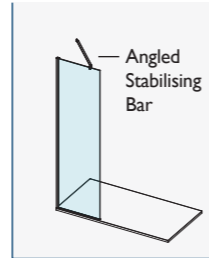

Each complete kit below includes a 10mm clear glass panel, a 15mm wall profile and a suitable stabilising bar solution.

10MM COMPLETE WETROOM KITS

SIZE	CODE – BRUSHED NICKEL	RRP Ex.VAT	RRP Inc.VAT	CODE – COUNTRY BRONZE	RRP Ex.VAT	RRP Inc.VAT
450mm	AYO10MWR45-CBRN	£802.00	£962.40	AYO10MWR45-CCTRYBRZ	£802.00	£962.40
500mm	AYO10MWR50-CBRN	£802.00	£962.40	AYO10MWR50-CCTRYBRZ	£802.00	£962.40
600mm	AYO10MWR60-CBRN	£820.00	£984.00	AYO10MWR60-CCTRYBRZ	£820.00	£984.00
700mm	AYO10MWR70-CBRN	£883.00	£1,059.60	AYO10MWR70-CCTRYBRZ	£883.00	£1,059.60
760mm	AYO10MWR76-CBRN	£883.00	£1,059.60	AYO10MWR76-CCTRYBRZ	£883.00	£1,059.60
800mm	AYO10MWR80-CBRN	£883.00	£1,059.60	AYO10MWR80-CCTRYBRZ	£883.00	£1,059.60
900mm	AYO10MWR90-CBRN	£889.00	£1,066.80	AYO10MWR90-CCTRYBRZ	£889.00	£1,066.80
1000mm	AYO10MWR100-CBRN	£891.00	£1,069.20	AYO10MWR100-CCTRYBRZ	£891.00	£1,069.20
1100mm	AYO10MWR110-CBRN	£911.00	£1,093.20	AYO10MWR110-CCTRYBRZ	£911.00	£1,093.20
1200mm	AYO10MWR120-CBRN	£942.00	£1,130.40	AYO10MWR120-CCTRYBRZ	£942.00	£1,130.40
1400mm	AYO10MWR140-CBRN	£978.00	£1,173.60	AYO10MWR140-CCTRYBRZ	£978.00	£1,173.60

650mm Angled Stabilising Bar included with 450, 500 & 600mm COMPLETE wetroom kits.
1200mm Straight Stabilising Bar included with COMPLETE wetroom kits over 700mm.

ACCESSORIES

SIZE	CODE – BRUSHED NICKEL	RRP Ex.VAT	RRP Inc.VAT	CODE – COUNTRY BRONZE	RRP Ex.VAT	RRP Inc.VAT
T-Piece	AYOTP-CBRN	£56.00	£67.20	AYOTP-CCTRYBRZ	£56.00	£67.20

For Hinge Rotating Deflector Panels -
Brushed Nickel & Country Bronze, please see opposite page.

AYO® 10MM HINGE DEFELECTOR PANELS CLEAR GLASS

10MM HINGE ROTATING DEFLECTOR PANELS

SIZE	CODE – SILVER	RRP Ex.VAT	RRP Inc.VAT	CODE – BLACK	RRP Ex.VAT	RRP Inc.VAT
300mm	AYO10HRP30SSC	£452.00	£542.40	AYO10HRP30BC	£475.00	£570.00
450mm	AYO10HRP45SSC	£489.00	£586.80	AYO10HRP45BC	£512.00	£614.40
500mm	AYO10HRP50SSC	£512.00	£614.40	AYO10HRP50BC	£536.00	£643.20

10MM HINGE ROTATING DEFLECTOR PANELS

SIZE	CODE – BRUSHED BRASS	RRP Ex.VAT	RRP Inc.VAT	CODE – POLISHED GOLD	RRP Ex.VAT	RRP Inc.VAT
300mm	AYO10HRP30CBRBC	£531.00	£637.20	AYO10HRP30CPGC	£531.00	£637.20
450mm	AYO10HRP45CBRBC	£569.00	£682.80	AYO10HRP45CPGC	£569.00	£682.80
500mm	AYO10HRP50CBRBC	£592.00	£710.40	AYO10HRP50CPGC	£592.00	£710.40

10MM HINGE ROTATING DEFLECTOR PANELS

SIZE	CODE – POLISHED S/STEEL	RRP Ex.VAT	RRP Inc.VAT	CODE – MATTE NICKEL	RRP Ex.VAT	RRP Inc.VAT
300mm	AYO10HRP30SSC	£452.00	£542.40	AYO10HRP30CBRMNC	£531.00	£637.20
450mm	AYO10HRP45SSC	£489.00	£586.80	AYO10HRP45CBRMNC	£569.00	£682.80
500mm	AYO10HRP50SSC	£512.00	£614.40	AYO10HRP50CBRMNC	£592.00	£710.40

10MM HINGE ROTATING DEFLECTOR PANELS

SIZE	CODE – BRUSHED NICKEL	RRP Ex.VAT	RRP Inc.VAT	CODE – COUNTRY BRONZE	RRP Ex.VAT	RRP Inc.VAT
300mm	AYO10HRP30CBRNC	£531.00	£637.20	AYO10HRP30CCTRYBRZC	£531.00	£637.20
450mm	AYO10HRP45CBRNC	£569.00	£682.80	AYO10HRP45CCTRYBRZC	£569.00	£682.80
500mm	AYO10HRP50CBRNC	£592.00	£710.40	AYO10HRP50CCTRYBRZC	£592.00	£710.40

10MM ROTATING PANELS*

SIZE	CODE – SILVER	RRP Ex.VAT	RRP Inc.VAT	CODE – BLACK	RRP Ex.VAT	RRP Inc.VAT
300mm	AYO10RP30SC	£332.00	£398.40	AYO10RP30BC	£362.00	£434.40
450mm	AYO10RP45SC	£360.00	£432.00	AYO10RP45BC	£399.00	£478.80
500mm	AYO10RP50SC	£392.00	£470.40	AYO10RP50BC	£432.00	£518.40

*Rotating Panels can be retrofitted.