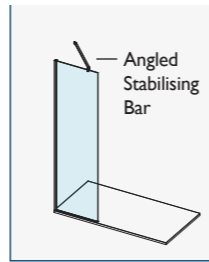

8MM COMPLETE WETROOM KITS						
SIZE	CODE – SILVER	RRP Ex.VAT	RRP Inc.VAT	CODE – BLACK	RRP Ex.VAT	RRP Inc.VAT
300mm	AYO8MWR30SC	£249.00	£298.80	AYO8MWR30BC	£284.00	£340.80
400mm	AYO8MWR40SC	£254.00	£304.80	AYO8MWR40BC	£289.00	£346.80
450mm	AYO8MWR45SC	£254.00	£304.80	AYO8MWR45BC	£289.00	£346.80
500mm	AYO8MWR50SC	£258.00	£309.60	AYO8MWR50BC	£293.00	£351.60
600mm	AYO8MWR60SC	£270.00	£324.00	AYO8MWR60BC	£305.00	£366.00
700mm	AYO8MWR70SC	£324.00	£388.80	AYO8MWR70BC	£353.00	£423.60
760mm	AYO8MWR76SC	£324.00	£388.80	AYO8MWR76BC	£353.00	£423.60
800mm	AYO8MWR80SC	£324.00	£388.80	AYO8MWR80BC	£353.00	£423.60
900mm	AYO8MWR90SC	£329.00	£394.80	AYO8MWR90BC	£357.00	£428.40
1000mm	AYO8MWR100SC	£348.00	£417.60	AYO8MWR100BC	£376.00	£451.20
1100mm	AYO8MWR110SC	£365.00	£438.00	AYO8MWR110BC	£394.00	£472.80
1200mm	AYO8MWR120SC	£390.00	£468.00	AYO8MWR120BC	£418.00	£501.60
1400mm	AYO8MWR140SC	£426.00	£511.20	AYO8MWR140BC	£455.00	£546.00
1500mm	AYO8MWR150SC	£445.00	£534.00	AYO8MWR150BC	£474.00	£568.80
1600mm	AYO8MWR160SC	£463.00	£555.60	AYO8MWR160BC	£491.00	£589.20
Double Entry Wetroom 1200mm – Complete Package (Includes 2 1200mm Straight Stabilising Bars)						
	AYO8MWRD120SC	£393.00	£471.60	AYO8MWRD120BC	£431.00	£517.20