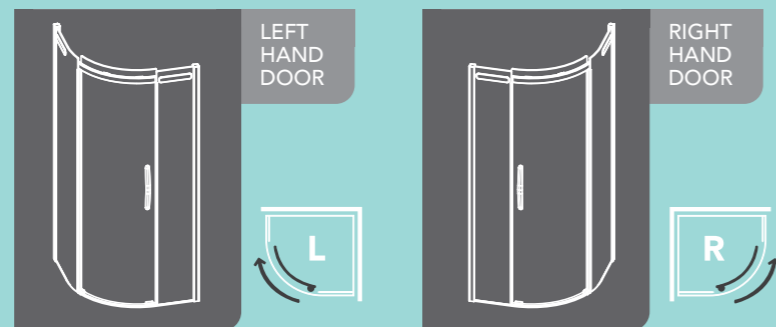

ORO[®] DOOR STYLES & HANDED DOOR GUIDE

SLIDING DOOR

Please select carefully the ORO Sliding Door that is the correct hand opening for your space.

SLIDING QUADRANT DOOR

Please select carefully the ORO Sliding Quadrant that is the correct hand opening for your space.

HINGED DOOR

The ORO Hinged Door is universal, so it can be adapted at installation to suit either left or right hand installation.

HINGED AND INLINE DOOR

Please select carefully the ORO Hinge and Inline Door that is the correct hand opening for your space.