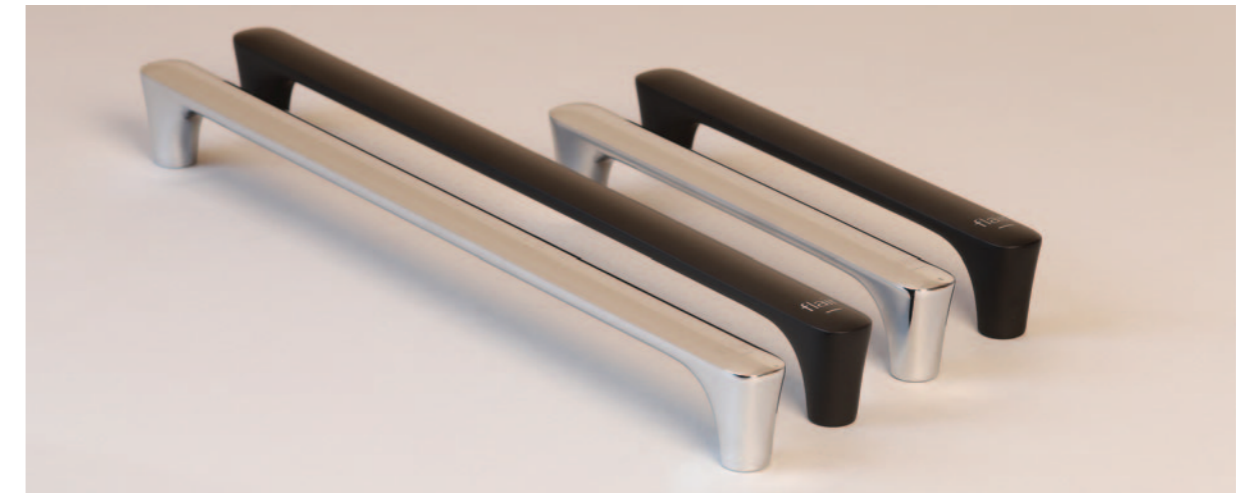

Product Codes:

S-OROSA110TBS, S-OROSA120TBS,
S-OROSA140-160TBS, S-OROSQTBS

A - Sliding Door Glass
B - Minimal Barrier Bar
2 - Threshold Bar

ORO[®] ALTERNATIVE HANDLES

An alternative choice of ORO handle design is now available. Created to deliver a sleek and contemporary aesthetic, these additional handle options are available in a Polished Chrome or Matte Black finish.

For ORO Range see pages 16-43.

PRODUCT SIZE	CODE	PRICE Ex.VAT	PRICE Inc.VAT
ORO Alternative Handle - Chrome (compatible with all ORO doors except bifold)	S-OROHLE2	£90.00	£108.00
ORO Alternative Handle - Matte Black (compatible with all ORO doors except bifold)	S-OROHLE2B	£99.00	£118.80
ORO Alternative Handle for Bifold - Chrome	S-ETO-OROHLE1	£72.00	£86.40
ORO Alternative Handle for Bifold - Matte Black	S-ETO-OROLE1B	£96.00	£115.20

ETO[®] ALTERNATIVE HANDLES

An alternative choice of ETO handle design is now available. Created to deliver a sleek and contemporary aesthetic, these additional handle options are available in a Polished Chrome, Matte Black or Brushed Brass finish.