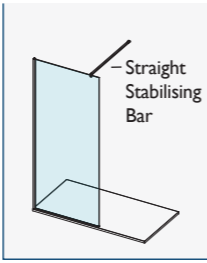

AYO® 8MM COMPLETE WETROOM KITS CLEAR GLASS – BRUSHED NICKEL & COUNTRY BRONZE

For ease of ordering, we have created product codes for complete wetroom kits that cover the most popular wetroom configuration choices.

Each complete kit below includes a 8mm clear glass panel, a 15mm wall profile and a suitable stabilising bar solution.

8MM COMPLETE WETROOM KITS

SIZE	CODE – BRUSHED NICKEL	RRP Ex.VAT	RRP Inc.VAT	CODE – COUNTRY BRONZE	RRP Ex.VAT	RRP Inc.VAT
700mm	AYO8MWR70-CBRN	£633.00	£759.60	AYO8MWR70-CCTRYBRZ	£633.00	£759.60
800mm	AYO8MWR80-CBRN	£656.00	£787.20	AYO8MWR80-CCTRYBRZ	£656.00	£787.20
900mm	AYO8MWR90-CBRN	£683.00	£819.60	AYO8MWR90-CCTRYBRZ	£683.00	£819.60
1000mm	AYO8MWR100-CBRN	£709.00	£850.80	AYO8MWR100-CCTRYBRZ	£709.00	£850.80
1100mm	AYO8MWR110-CBRN	£734.00	£880.80	AYO8MWR110-CCTRYBRZ	£734.00	£880.80
1200mm	AYO8MWR120-CBRN	£765.00	£918.00	AYO8MWR120-CCTRYBRZ	£765.00	£918.00
1400mm	AYO8MWR140-CBRN	£828.00	£993.60	AYO8MWR140-CCTRYBRZ	£828.00	£993.60

650mm Angled Stabilising Bar included with 450, 500 & 600mm COMPLETE wetroom kits.
1200mm Straight Stabilising Bar included with COMPLETE wetroom kits over 700mm.

ACCESSORIES

SIZE	CODE – BRUSHED NICKEL	RRP Ex.VAT	RRP Inc.VAT	CODE – COUNTRY BRONZE	RRP Ex.VAT	RRP Inc.VAT
T-Piece	AYOTP-CBRN	£56.00	£67.20	AYOTP-CCTRYBRZ	£56.00	£67.20