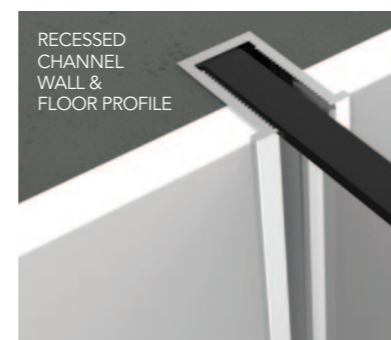

SIZE	CODE - CLEAR GLASS	RRP Ex.VAT	RRP Inc.VAT	CODE - OPAQUE	RRP Ex.VAT	RRP Inc.VAT	CODE - FLUTED	RRP Ex.VAT	RRP Inc.VAT
300mm	AYO8MW30C	£122.00	£146.40	-	-	-	AYO8MW30FC	£321.00	£385.20
400mm	AYO8MW40C	£131.00	£157.20	-	-	-	-	-	-
450mm	AYO8MW45C	£127.00	£152.40	-	-	-	-	-	-
500mm	AYO8MW50C	£127.00	£152.40	-	-	-	-	-	-
600mm	AYO8MW60C	£143.00	£171.60	-	-	-	-	-	-
700mm	AYO8MW70C	£191.00	£229.20	-	-	-	AYO8MW70FC	£357.00	£428.40
760mm	AYO8MW76C	£191.00	£229.20	-	-	-	-	-	-
800mm	AYO8MW80C	£191.00	£229.20	AYO8MW80PC	£268.00	£321.60	AYO8MW80FC	£407.00	£488.40
900mm	AYO8MW90C	£195.00	£234.00	AYO8MW90PC	£312.00	£374.40	AYO8MW90FC	£458.00	£549.60
1000mm	AYO8MW100C	£214.00	£256.80	AYO8MW100PC	£332.00	£398.40	AYO8MW100FC	£506.00	£607.20
1100mm	AYO8MW110C	£232.00	£278.40	-	-	-	-	-	-
1200mm	AYO8MW120C	£256.00	£307.20	AYO8MW120PC	£396.00	£475.20	AYO8MW120FC	£616.00	£739.20
1400mm	AYO8MW140C	£293.00	£351.60	AYO8MW140PC	£460.00	£552.00	AYO8MW140FC	£732.00	£878.40
1500mm	AYO8MW150C	£312.00	£374.40	-	-	-	-	-	-
1600mm	AYO8MW160C	£330.00	£396.00	-	-	-	-	-	-

STEP 2 – WALL PROFILE (SILVER & BLACK)

PRODUCT DESCRIPTION	CODE - SILVER	RRP Ex.VAT	RRP Inc.VAT	CODE - BLACK	RRP Ex.VAT	RRP Inc.VAT
15mm Wall Profile	AYOMW15WJS	£65.00	£78.00	AYOMW15WJB	£84.00	£100.80
35mm Wall Profile	AYOMW35WJS	£88.00	£105.60	AYOMW35WJB	£111.00	£133.20
Recessed Channel Wall and Floor Profile 2000mm	AYOMWCWJS	£68.00	£81.60	AYOMWCWJB	£88.00	£105.60