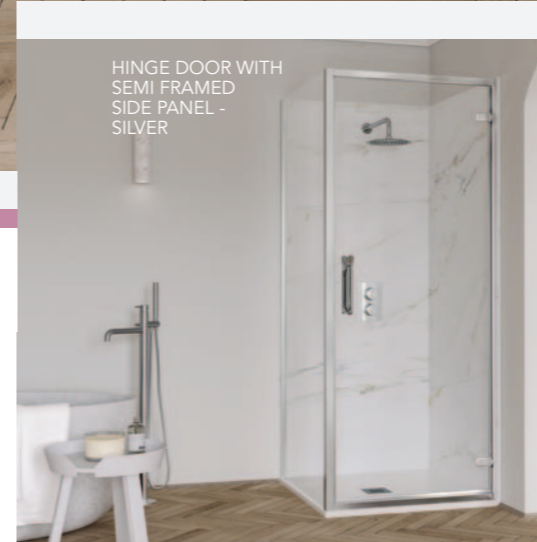

HINGE DOOR WITH SEMI FRAMED SIDE PANEL - SILVER