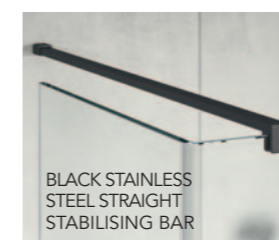

Other Stabilising Bars

PRODUCT DESCRIPTION	CODE - SILVER	RRP Ex.VAT	RRP Inc.VAT	CODE - BLACK	RRP Ex.VAT	RRP Inc.VAT
L Shape Stabilising Bar - Length 1410mm / Height 220mm	AYOLSSBS	£108.00	£129.60	AYOLSSBB	£138.00	£165.60
Rotating Panel Stabilising Bar - 1200mm	AYORPSBS	£78.00	£93.60	AYORPSBB	£149.00	£183.27
1200mm Double Glass Bracket Stabilising Bar	AYODGBSBS	£108.00	£129.60	AYODGBSBB	£138.00	£165.60
1200mm Cuttable Stabilising Bar with Angle & Straight Bracket	-	-	-	AYOCASSBB	£111.00	£133.20