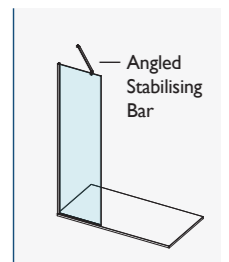

ACCESSORIES

SIZE	CODE – BRUSHED BRASS	RRP Ex.VAT	RRP Inc.VAT	CODE – MATTE NICKEL	RRP Ex.VAT	RRP Inc.VAT
T-Piece	AYOTP-CBRB	£56.00	£67.20	AYOTP-CBRMN	£56.00	£67.20