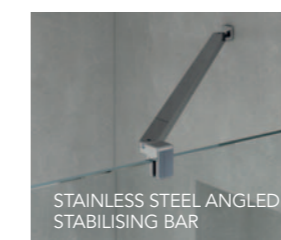

Other Stabilising Bars

PRODUCT DESCRIPTION	CODE - SILVER	RRP Ex.VAT	RRP Inc.VAT	CODE - BLACK	RRP Ex.VAT	RRP Inc.VAT
L Shape Stabilising Bar - Length 1410mm / Height 220mm	AYOLSSBS	£108.00	£129.60	AYOLSSBB	£138.00	£165.60
Rotating Panel Stabilising Bar - 1200mm	AYORPSBS	£78.00	£93.60	AYORPSBB	£149.00	£183.27
1200mm Double Glass Bracket Stabilising Bar	AYODGBSBS	£108.00	£129.60	AYODGBSBB	£138.00	£165.60
1200mm Cuttable Stabilising Bar with Angle & Straight Bracket	-	-	-	AYOCASSBB	£111.00	£133.20