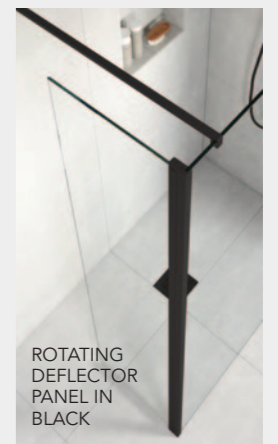

WETROOM DEFLECTOR PANEL

FIXED & ROTATING

Combining effortlessly with AYO wetroom panels, our range of fixed and rotating deflector panels offers comprehensive splash protection whilst maintaining an elegant, tranquil aesthetic within your bathroom.

Showcasing spacious access to the shower area, the rotating deflector design can be folded to an impressive 180 degrees.*

Enhance your wetroom design by choosing a minimal ultra clear corner joining seal - maximising your showers visual appeal.

A range of deflector panel sizes are available alongside a selection of stabilising bar configurations to suit your individual needs. Rotating panels can also be retrofitted.

CHOOSE YOUR CONFIGURATION

8+10mm
TOUGHENED SAFETY GLASS

FOR A CORNER SPACE

FOR AN ALCOVE SPACE

- x1 Glass Panel
- x1 Wall Profile
- x1 Straight Stabilising Bar
- x1 Rotating Panel

- x2 Glass Panel
- x1 Wall Profile
- x1 Ultra Clear Corner Seal
- x1 Glass Joining Bracket
- x1 Straight Stabilising Bar

- x2 Glass Panels
- x1 Wall Profile
- x1 Ultra Clear Corner Seal
- x1 Angled Stabilising bar

- x2 Glass Panels
- x1 Wall Profile
- x1 Ultra Clear Corner Seal
- x1 Straight Stabilising Bar

AVAILABLE IN SILVER, MATTE BLACK AND WHITE

*Please Note:
Rotating Deflector Panels available in Silver and Black only.