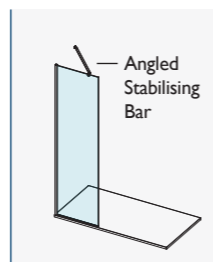

Each complete kit below includes a 10mm clear glass panel, a 15mm wall profile and a suitable stabilising bar solution.
For 10mm Modular Wetroom Order Process, please go to page 192.

10MM COMPLETE WETROOM KITS

SIZE	CODE – SILVER	RRP Ex.VAT	RRP Inc.VAT	CODE – BLACK	RRP Ex.VAT	RRP Inc.VAT
300mm	AYO10MWR30SC	£299.00	£359.00	AYO10MWR30BC	£334.00	£414.00
400mm	AYO10MWR40SC	£305.00	£366.00	AYO10MWR40BC	£340.00	£408.00
450mm	AYO10MWR45SC	£305.00	£366.00	AYO10MWR45BC	£340.00	£408.00
500mm	AYO10MWR50SC	£310.00	£372.00	AYO10MWR50BC	£345.00	£414.00
600mm	AYO10MWR60SC	£324.00	£398.00	AYO10MWR60BC	£360.00	£432.00
700mm	AYO10MWR70SC	£392.00	£470.00	AYO10MWR70BC	£429.00	£514.80
760mm	AYO10MWR76SC	£392.00	£470.00	AYO10MWR76BC	£429.00	£514.80
800mm	AYO10MWR80SC	£392.00	£470.00	AYO10MWR80BC	£429.00	£514.80
900mm	AYO10MWR90SC	£399.00	£479.00	AYO10MWR90BC	£437.00	£524.40
1000mm	AYO10MWR100SC	£401.00	£481.00	AYO10MWR100BC	£439.00	£526.80
1100mm	AYO10MWR110SC	£423.00	£508.00	AYO10MWR110BC	£461.00	£553.20
1200mm	AYO10MWR120SC	£457.00	£548.00	AYO10MWR120BC	£495.00	£594.00
1400mm	AYO10MWR140SC	£496.00	£595.00	AYO10MWR140BC	£533.00	£639.60
Double Entry Wetroom 1200mm – Complete Package (Includes 2 1200mm Straight Stabilising Bars)						
	AYO10MWRD120SC	£460.00	£552.00	AYO10MWRD120BC	£497.00	£596.40