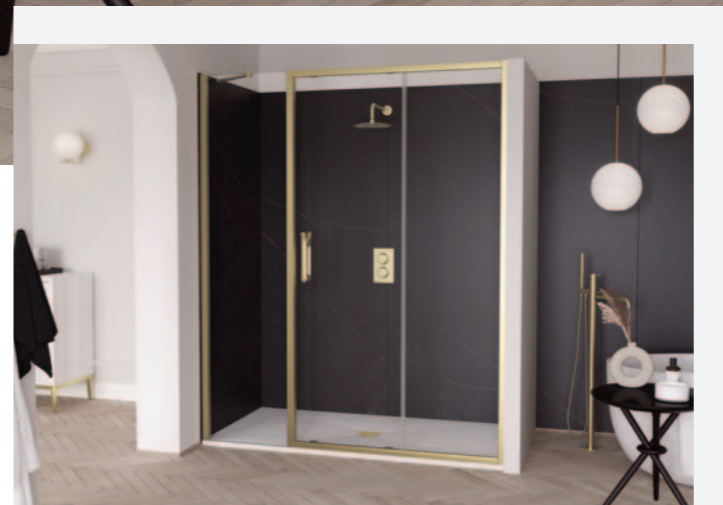

SLIDING DOOR WITH INLINE PANEL ON BOTH SIDES - BRUSHED BRASS