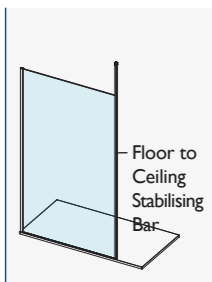

Other Stabilising Bars

PRODUCT DESCRIPTION	CODE - SILVER	RRP Ex.VAT	RRP Inc.VAT	CODE - BLACK	RRP Ex.VAT	RRP Inc.VAT
L Shape Stabilising Bar - Length 1410mm / Height 220mm	AYOLSSBS	£108.00	£129.60	AYOLSSBB	£138.00	£165.60
Rotating Panel Stabilising Bar - 1200mm	AYORPSBS	£78.00	£93.60	AYORPSBB	£135.00	£162.00
1200mm Double Glass Bracket Stabilising Bar	AYODGBSBS	£108.00	£129.60	AYODGBSBB	£138.00	£165.60
1200mm Cutable Stabilising Bar with Angle & Straight Bracket	-	-	-	AYOCASSBB	£111.00	£133.20