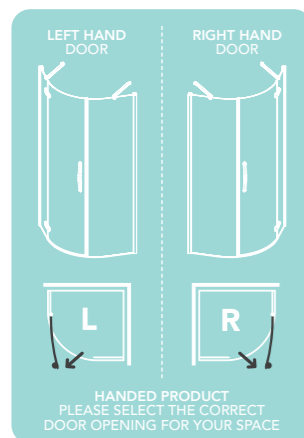

HINGED QUADRANT DOOR

SILVER MATTE BLACK

A hallmark of elegance, the ORO Hinged Quadrant will add a touch of class to your bathroom.

The frameless curved glass is supported by 2 stainless steel stabilising bars that blend seamlessly into the door silhouette. Flush to glass interior **counter sunk hinges** allows you to easily wipe the shower glass clean. Precise in its action, this curved hinge door is secured by **ultra clear magnetic seals** that deliver the perfect positive close action every time.

DOOR SIZE OPTIONS

PRODUCT SIZE (mm)	ADJUSTMENT SIZE		ACCESS (mm)	CODE SILVER			CODE MATTE BLACK		
	MIN (mm)	MAX (mm)		PRICE Ex.VAT	PRICE Inc.VAT	PRICE Ex.VAT	PRICE Inc.VAT		
900 - Left Hand	870	890	570	OROHQ90LSC	£1,382.00	£1,658.40	OROHQ90LBC	£1,450.00	£1,740.00
900 - Right Hand	870	890	570	OROHQ90RSC	£1,382.00	£1,658.40	OROHQ90RBC	£1,450.00	£1,740.00
1000 - Left Hand	970	990	570	OROHQ100LSC	£1,394.00	£1,672.80	OROHQ100LBC	£1,465.00	£1,758.00
1000 - Right Hand	970	990	570	OROHQ100RSC	£1,394.00	£1,672.80	OROHQ100RBC	£1,465.00	£1,758.00

ACCESSORIES

PRODUCT DESCRIPTION	CODE SILVER			CODE MATTE BLACK		
	PRICE Ex.VAT	PRICE Inc.VAT	PRICE Ex.VAT	PRICE Inc.VAT		
20mm Compensating Wall Profile	OROCB20SC	£83.00	£99.60	OROCB20BC	£88.00	£105.60

- 8mm TOUGHENED SAFETY GLASS
- 2000mm HEIGHT
- 20mm PROFILE ADJUSTMENT
- COUNTERSUNK INTERIOR HINGES
- 10mm ULTRA LOW BOTTOM RAIL
- CRAFTED HANDLE DESIGN
- ULTRA CLEAR SEALS
- SEAMLESS INTERIOR COVER STRIPS
- STAINLESS STEEL ANGLED STABILISING BARS
- CLEARVUE GLASS COATING
- AVAILABLE IN SILVER & MATTE BLACK
- LIFETIME GUARANTEE