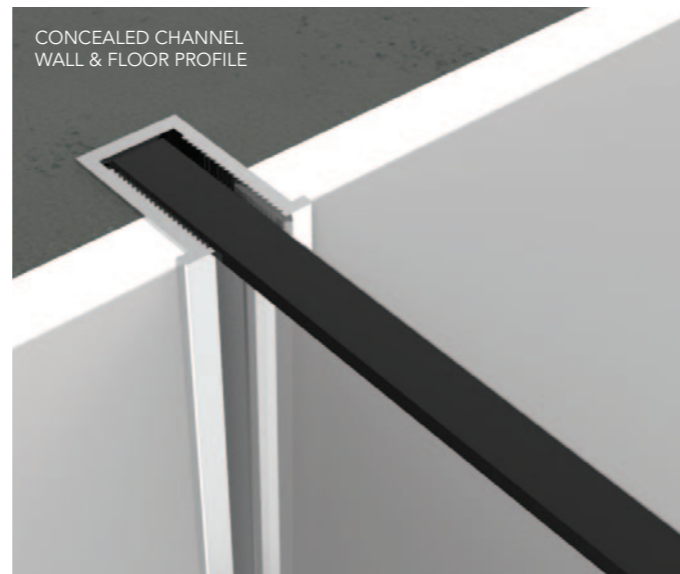

CONCEALED CHANNEL WALL & FLOOR PROFILE