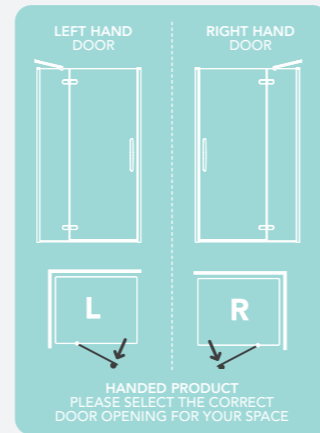

HINGE & INLINE OPEN POSITION MEASUREMENTS

DOOR SIZE	FIXED INLINE PANEL SIZE	DOOR OPEN EXTERNAL PROTRUSION*
1100mm	350mm	770mm
1200mm	400mm	770mm
1400mm	600mm	770mm
1600mm	750mm	770mm

*Door opens to 90° angle.

HINGE & INLINE DOOR

SILVER MATTE BLACK

Striking in its appearance, the ORO Hinge and Inline door is a statement piece for your bathroom.

The **gently curved hinges** have a countersunk interior design and can be wiped clean with ease. The **T-bar stabiliser** has concealed fixings and its sleek construction blends subtly into the products profile. Ultra clear magnetic seals giving a superior close action. The finishing touch is the **crafted chrome handles**, their perfect symmetry complementing the overall elegance of the door.

DOOR SIZE OPTIONS

PRODUCT SIZE (mm)	ADJUSTMENT SIZE		ACCESS (mm)	CODE SILVER		PRICE Ex.VAT	PRICE Inc.VAT	CODE MATTE BLACK		PRICE Ex.VAT	PRICE Inc.VAT
	MIN (mm)	MAX (mm)									
1100 - Left Hand	1060	1100	740	OROHD110LSC	£1,122.00	£1,346.40	-	-	-	-	-
1100 - Right Hand	1060	1100	740	OROHD110RSC	£1,122.00	£1,346.40	-	-	-	-	-
1200 - Left Hand	1160	1200	740	OROHD120LSC	£1,122.00	£1,346.40	OROHD120LBC	£1,179.00	£1,414.80		
1200 - Right Hand	1160	1200	740	OROHD120RSC	£1,122.00	£1,346.40	OROHD120RBC	£1,179.00	£1,414.80		
1400 - Left Hand	1360	1400	740	OROHD140LSC	£1,172.00	£1,406.40	-	-	-	-	-
1400 - Right Hand	1360	1400	740	OROHD140RSC	£1,172.00	£1,406.40	-	-	-	-	-
1600 - Left Hand	1560	1600	740	OROHD160LSC	£1,210.00	£1,452.00	-	-	-	-	-
1600 - Right Hand	1560	1600	740	OROHD160RSC	£1,210.00	£1,452.00	-	-	-	-	-

Angled stabilising bar included with each door.

SEMI FRAMED SIDE PANEL OPTIONS (INCLUDES CORNER PROFILE)

PRODUCT SIZE (mm)	ADJUSTMENT SIZE		CODE SILVER	PRICE Ex.VAT	PRICE Inc.VAT	CODE MATTE BLACK		PRICE Ex.VAT	PRICE Inc.VAT
	MIN (mm)	MAX (mm)							
700	670	690	OROSP70SC	£345.00	£414.00	OROSP70BC	£363.00	£435.60	
760	730	750	OROSP76SC	£357.00	£428.40	OROSP76BC	£375.00	£450.00	
800	770	790	OROSP80SC	£366.00	£439.20	OROSP80BC	£385.00	£462.00	
900	870	890	OROSP90SC	£384.00	£460.80	OROSP90BC	£404.00	£484.80	
1000	970	990	OROSP100SC	£407.00	£488.40	-	-	-	
1200	1170	1190	OROSP120SC	£453.00	£543.60	-	-	-	

ACCESSORIES

PRODUCT SIZE (mm)	CODE SILVER		PRICE Ex.VAT	PRICE Inc.VAT	CODE MATTE BLACK		PRICE Ex.VAT	PRICE Inc.VAT
20mm Compensating Wall Profile	OROCB20SC	£83.00	£99.60	OROCB20BC	£88.00	£105.60		
Raised Stabilising Bar 1050mm	S-ORO105HSSB	£112.00	£134.40	S-ORO105HSSBMB	£123.00	£147.60		

Note - Stabilising bar must be purchased with the hinge and inline door and semi framed side panel. Stabilising bar is standard 1600mm and can be resized to suit all door sizes.