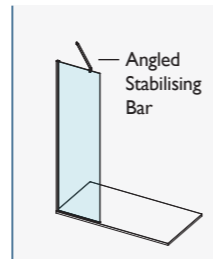

AYO® 10MM COMPLETE WETROOM KITS CLEAR GLASS – BRUSHED BRASS & POLISHED GOLD

For ease of ordering, we have created product codes for complete wetroom kits that cover the most popular wetroom configuration choices.

Each complete kit below includes a 10mm clear glass panel, a 15mm wall profile and a suitable stabilising bar solution.

10MM COMPLETE WETROOM KITS						
SIZE	CODE – BRUSHED BRASS	RRP Ex.VAT	RRP Inc.VAT	CODE – POLISHED GOLD	RRP Ex.VAT	RRP Inc.VAT
450mm	AYO10MWR45-CBRB	£802.00	£962.40	AYO10MWR45-CPG	£802.00	£962.40
500mm	AYO10MWR50-CBRB	£802.00	£962.40	AYO10MWR50-CPG	£802.00	£962.40
600mm	AYO10MWR60-CBRB	£820.00	£984.00	AYO10MWR60-CPG	£820.00	£984.00
700mm	AYO10MWR70-CBRB	£883.00	£1,059.60	AYO10MWR70-CPG	£883.00	£1,059.60
760mm	AYO10MWR76-CBRB	£883.00	£1,059.60	AYO10MWR76-CPG	£883.00	£1,059.60
800mm	AYO10MWR80-CBRB	£883.00	£1,059.60	AYO10MWR80-CPG	£883.00	£1,059.60
900mm	AYO10MWR90-CBRB	£889.00	£1,066.80	AYO10MWR90-CPG	£889.00	£1,066.80
1000mm	AYO10MWR100-CBRB	£891.00	£1,069.20	AYO10MWR100-CPG	£891.00	£1,069.20
1100mm	AYO10MWR110-CBRB	£911.00	£1,093.20	AYO10MWR110-CPG	£911.00	£1,093.20
1200mm	AYO10MWR120-CBRB	£942.00	£1,130.40	AYO10MWR120-CPG	£942.00	£1,130.40
1400mm	AYO10MWR140-CBRB	£978.00	£1,173.60	AYO10MWR140-CPG	£978.00	£1,173.60