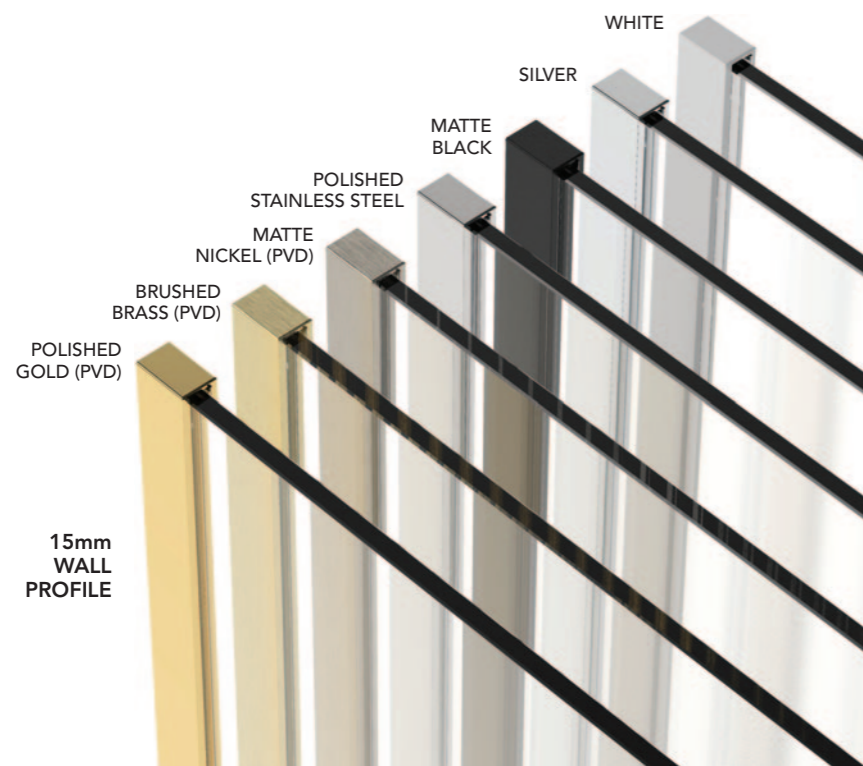

AYO COLOUR

Please note: 15mm Wall Profile is available the premium colours - White, Brushed Brass, Matte Nickel, Stainless Steel and Polished Gold.

CORNER PROFILE

CONCEALED CHANNEL WALL & FLOOR PROFILE

35mm WALL PROFILE