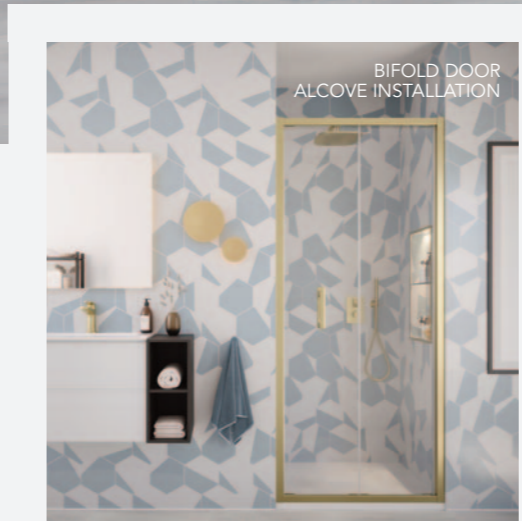

SEMI FRAMED SIDE PANEL OPTIONS *(Includes Corner Profile)*

PRODUCT DESCRIPTION	ADJUSTMENT SIZE MIN	ADJUSTMENT SIZE MAX	CODE BRUSHED BRASS	PRICE Ex.VAT	PRICE Inc.VAT
700mm	665mm	690mm	ILISP70BRBC	£360.00	£432.00
800mm	765mm	790mm	ILISP80BRBC	£385.00	£462.00
900mm	865mm	890mm	ILISP90BRBC	£411.00	£493.20

COMPENSATING BAR

PRODUCT DESCRIPTION	COLOUR	CODE BRUSHED BRASS	PRICE Ex.VAT	PRICE Inc.VAT
Compensating Bar 25mm	Brushed Brass	ILICB25BRBC	£75.00	£90.00

BIFOLD - DOOR OPEN POSITION MEASUREMENTS

BIFOLD DOOR SIZE	X SIZE	Y SIZE	Z SIZE
800mm	750-800mm	512mm	333mm
900mm	850-900mm	571mm	379mm
1000mm	950-1000mm	671mm	431mm