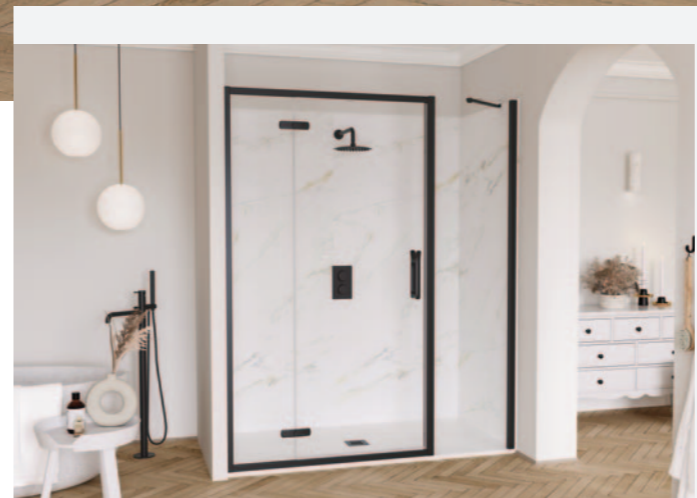

HINGE AND INLINE DOOR WITH INLINE PANEL - MATTE BLACK