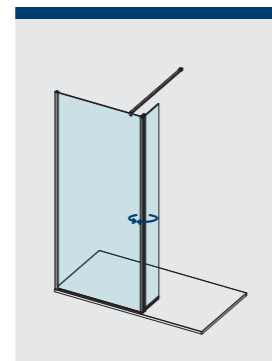

CONFIGURATION 11