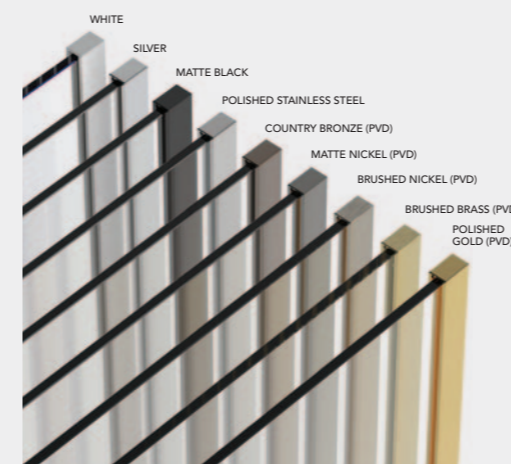

1. **CONFIGURATION 22**
2. ×3 Glass Panels
   - ×2 Wall Profiles
   - ×1 Ultra Clear Corner Seal
   - ×1 Straight Stabilising Bar
   - ×1 Angled Stabilising Bar

1. **CONFIGURATION 23**
2. ×2 Glass Panels
   - ×2 Wall Profiles
   - ×1 Straight Stabilising Bar
   - ×1 Angled Stabilising Bar

Please Note: Colour PVD Finishes only available on 1200mm straight or 650mm angled stabilising bars.