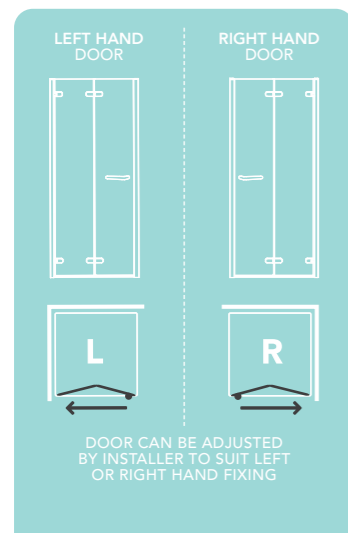

BIFOLD DOOR

SILVER MATTE BLACK

The ingenious design of the ORO Bifold Door makes it a firm favourite amongst this 8mm shower door range.

The innovative 180 degree hinge mechanism enables the door to open inwards and outwards, offering you total flexibility. A self stop hinge action prevents the door glass extending into contact with the shower wall or door hinges. The bifold hinge is meticulously engineered giving this frameless door exceptional stability. The signature ORO handle design adds the finishing touch to this bijoux beauty.

DOOR SIZE OPTIONS

PRODUCT SIZE (mm)	ADJUSTMENT SIZE		ACCESS (mm)	CODE SILVER		PRICE Ex.VAT	PRICE Inc.VAT	CODE MATTE BLACK		PRICE Ex.VAT	PRICE Inc.VAT
	MIN (mm)	MAX (mm)									
700	660	700	483	OROBF70SC		£985.00	£1,182.00	—	—	—	—
760	720	760	538	OROBF76SC		£1,007.00	£1,208.40	—	—	—	—
800	760	800	575	OROBF80SC		£1,045.00	£1,254.00	OROBF80BC	£1,098.00	£1,317.60	
900	860	900	668	OROBF90SC		£1,065.00	£1,278.00	OROBF90BC	£1,120.00	£1,344.00	
1000	960	1000	759	OROBF100SC		£1,085.00	£1,302.00	OROBF100BC	£1,142.00	£1,370.40	

SEMI FRAMED SIDE PANEL OPTIONS (INCLUDES CORNER PROFILE)

PRODUCT SIZE (mm)	ADJUSTMENT SIZE		CODE SILVER	PRICE Ex.VAT	PRICE Inc.VAT	CODE MATTE BLACK	PRICE Ex.VAT	PRICE Inc.VAT
	MIN (mm)	MAX (mm)						
700	670	690	OROSP70SC	£345.00	£414.00	OROSP70BC	£363.00	£435.60
760	730	750	OROSP76SC	£357.00	£428.40	OROSP76BC	£375.00	£450.00
800	770	790	OROSP80SC	£366.00	£439.20	OROSP80BC	£385.00	£462.00
900	870	890	OROSP90SC	£384.00	£460.80	OROSP90BC	£404.00	£484.80
1000	970	990	OROSP100SC	£407.00	£488.40	—	—	—
1200	1170	1190	OROSP120SC	£453.00	£543.60	—	—	—

ACCESSORIES