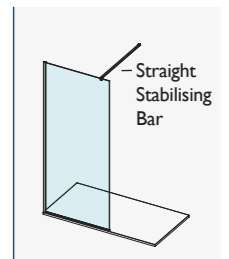

AYO® 10MM COMPLETE WETROOM KITS CLEAR GLASS – POLISHED STAINLESS STEEL & MATTE NICKEL

For ease of ordering, we have created product codes for complete wetroom kits that cover the most popular wetroom configuration choices.

Each complete kit below includes a 10mm clear glass panel, a 15mm wall profile and a suitable stabilising bar solution.

10MM COMPLETE WETROOM KITS						
SIZE	CODE – POLISHED S/STEEL	RRP Ex.VAT	RRP Inc.VAT	CODE – MATTE NICKEL	RRP Ex.VAT	RRP Inc.VAT
450mm	AYO10MWR45-SS	£566.00	£679.20	AYO10MWR45-CBRMN	£802.00	£962.40
500mm	AYO10MWR50-SS	£566.00	£679.20	AYO10MWR50-CBRMN	£802.00	£962.40
600mm	AYO10MWR60-SS	£584.00	£700.80	AYO10MWR60-CBRMN	£820.00	£984.00
700mm	AYO10MWR70-SS	£645.00	£774.00	AYO10MWR70-CBRMN	£883.00	£1,059.60
760mm	AYO10MWR76-SS	£645.00	£774.00	AYO10MWR76-CBRMN	£883.00	£1,059.60
800mm	AYO10MWR80-SS	£645.00	£774.00	AYO10MWR80-CBRMN	£883.00	£1,059.60
900mm	AYO10MWR90-SS	£651.00	£781.20	AYO10MWR90-CBRMN	£889.00	£1,066.80
1000mm	AYO10MWR100-SS	£653.00	£783.60	AYO10MWR100-CBRMN	£891.00	£1,069.20
1100mm	AYO10MWR110-SS	£673.00	£807.60	AYO10MWR110-CBRMN	£911.00	£1,093.20
1200mm	AYO10MWR120-SS	£704.00	£844.80	AYO10MWR120-CBRMN	£942.00	£1,130.40
1400mm	AYO10MWR140-SS	£739.00	£886.80	AYO10MWR140-CBRMN	£978.00	£1,173.60