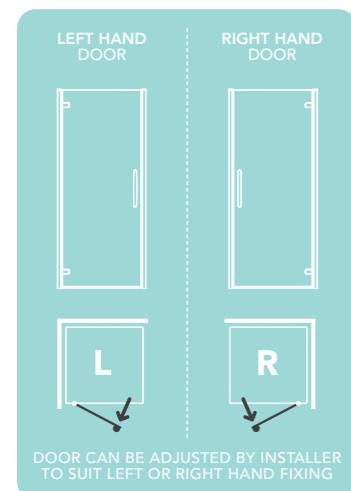

Note - Stabilising bar must be purchased with the with the hinge door and semi framed side panel with polished silver corner profile.

HINGE DOOR (LEFT HAND) IN ALCOVE - MATTE BLACK

UNIVERSAL - SUITS LEFT OR RIGHT HAND OPENING