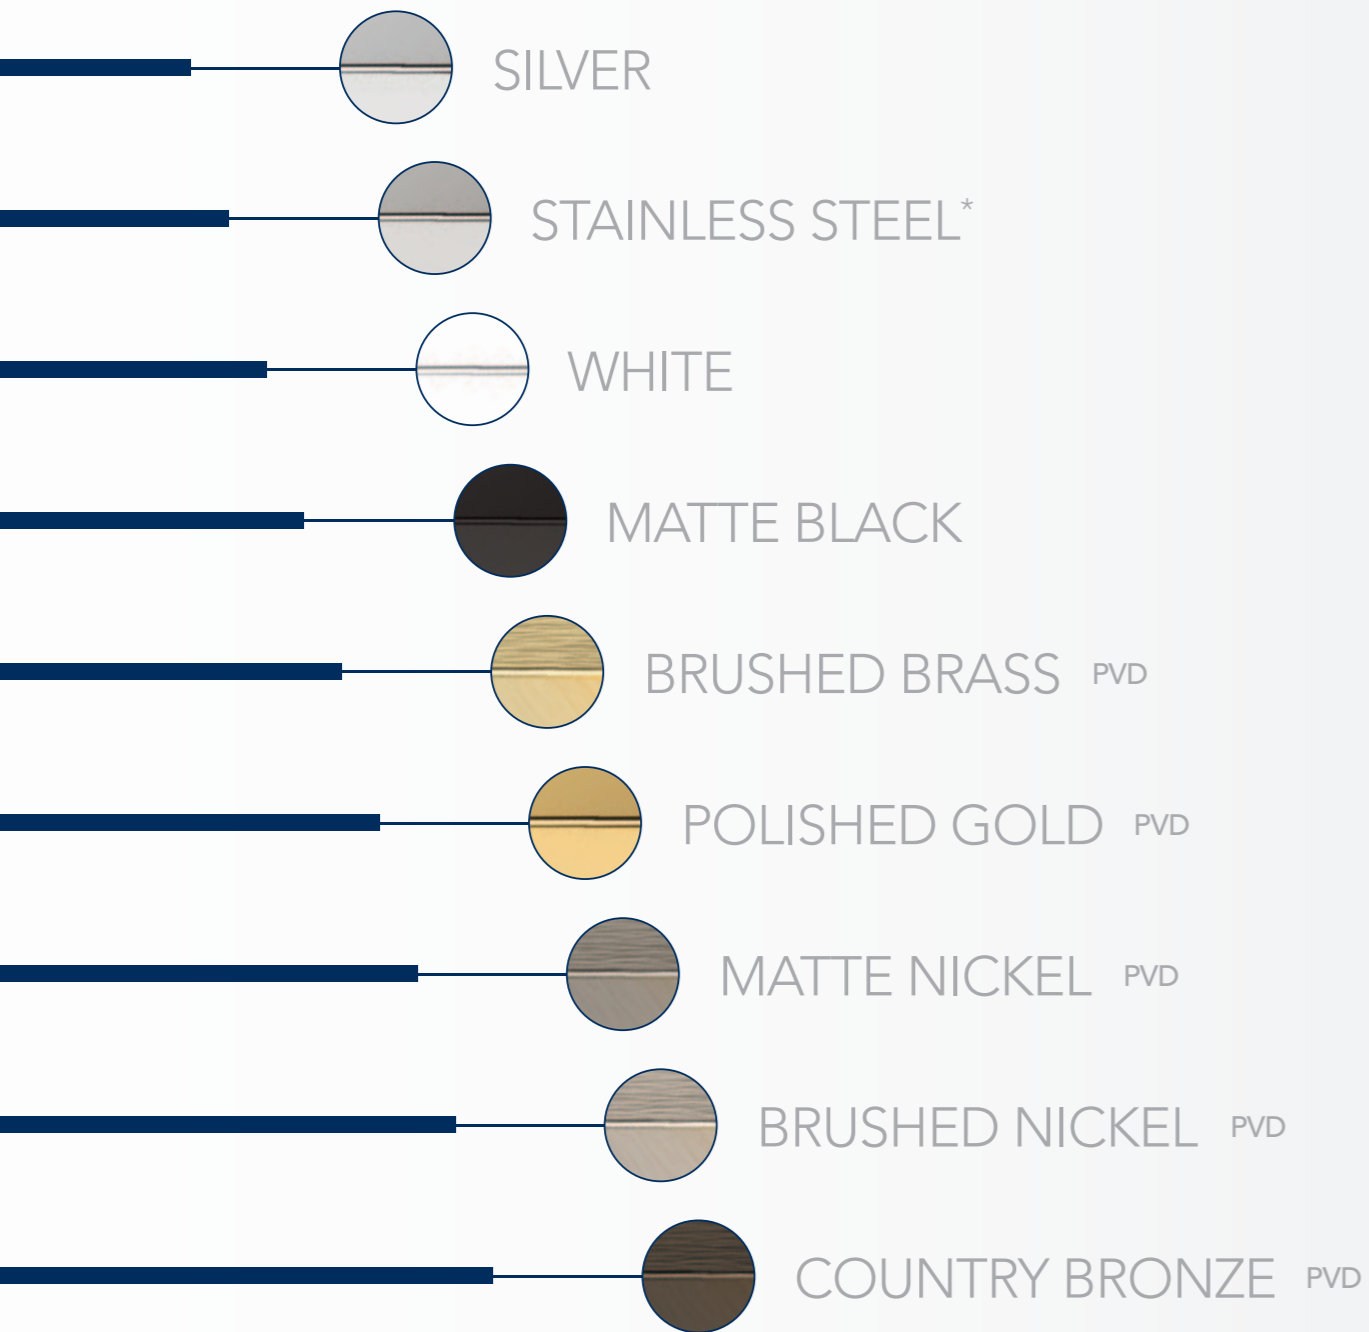

THE AYO® COLLECTION

The AYO modular wetroom collection is crafted to create a truly personal shower experience.

Standing tall at a height of 2 metres, AYO comes in 8mm and 10mm glass which is treated with a hydrophobic coating that resists the build up of grime and lime scale.

With an abundance of configurations and fixture innovations such as recessed channels, fixed and rotating deflector panels, ultra-clear seals and stylish stabilising bar options, makes this a truly versatile modular wetroom system. AYO boasts 3 glass options - clear, fluted and opaque.

Now available in 9 high quality colour finishes, AYO will pair perfectly with other signature elements in any bathroom.

FINISHES

S - Silver
SS - Stainless Steel
W - White
B - Matte Black
BRB - Brushed Brass

PG - Polished Gold
BRMN - Matte Nickel
BRN - Brushed Nickel
CTRY BRZ - Country Bronze

PVD

The PVD coating is applied to high grade 304 stainless steel base material. The result is a superbly robust and hard wearing finish.

* Polished Stainless Steel is high grade 304 stainless steel.