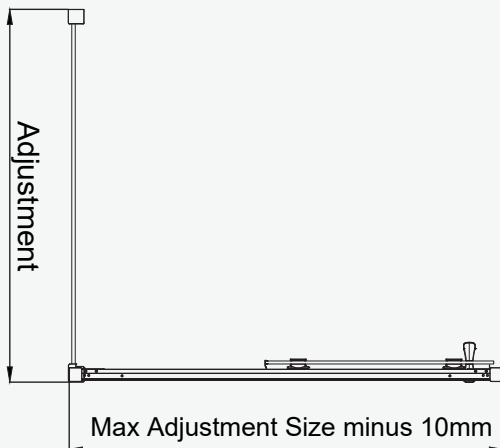

## Side Panel

- 

**2000 mm**  
HEIGHT

2 METRES HIGH
- 

**8mm**  
TOUGHENED SAFETY GLASS

8mm TOUGHENED SAFETY GLASS THICKNESS, CERTIFIED TO EN12150
- 

**CLEARVUE**  
GLASS COATING

CLEARVUE IS A HYDROPHOBIC GLASS COATING THAT RESISTS THE BUILD UP OF LIMESCALE AND GRIME ON THE GLASS SURFACE
- 

**ULTRA SLIM**  
COVER CAPS

ULTRA SLIM COVER CAP DESIGN FOR A SLEEK AND MODERN DOOR AESTHETIC
- 

**SEAMLESS**  
INTERIOR COVER STRIPS

SEAMLESS INTERIOR COVER STRIPS CONCEAL ALL FIXATION POINTS INTERNALLY
- 

### NOTE:

When fitting another alcove product with the ETOSP the alcove product loses 20mm adjustment to the maximum adjustment size. A 10mm compensating profile is provided with the ETOSP to be fitted to the alcove product which will result in the overall size being 10mm less than the maximum alcove size.

## SIDE PANEL OPTIONS

PRODUCT DESCRIPTION	ADJUSTMENT SIZE		CODE
	MIN	MAX	
Side Panel 700mm	660mm	680mm	ETOSP70SC
Side Panel 760mm	720mm	740mm	ETOSP76SC
Side Panel 800mm	760mm	780mm	ETOSP80SC
Side Panel 900mm	860mm	880mm	ETOSP90SC
Side Panel 1000mm	960mm	980mm	ETOSP100SC
Side Panel 1200mm	1160mm	1180mm	ETOSP120SC