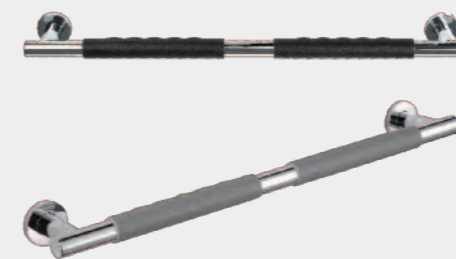

CHROME GRAB BAR 60cm

25mm DIAMETER CHROME GRAB BARS

PRODUCT DESCRIPTION	CODE
Soul Chrome Grab Bar 30cm	SOGBS30S
Soul Chrome Grab Bar 45cm	SOGBS45S
Soul Chrome Grab Bar 60cm	SOGBS60S

32mm DIAMETER CHROME GRAB BARS

PRODUCT DESCRIPTION	CODE
Soul Chrome Grab Bar 30cm*	SOGB32S30S
Soul Chrome Grab Bar 45cm*	SOGB32S45S
Soul Chrome Grab Bar 60cm*	SOGB32S60S

*Available July 2018

STRAIGHT GRAB BARS WITH RUBBER GRIP OPTION (25mm DIAMETER)

CHROME GRAB BAR 30cm WITH CHOICE OF BLACK OR GREY RUBBER GRIP

CHROME GRAB BAR 45cm WITH CHOICE OF BLACK OR GREY RUBBER GRIP

CHROME GRAB BAR 60cm WITH CHOICE OF BLACK OR GREY RUBBER GRIP

PRODUCT DESCRIPTION

CODE

Soul Chrome Grab Bar 30cm With Black Rubber Grip	SOGBS30SB
Soul Chrome Grab Bar 30cm With Grey Rubber Grip	SOGBS30SG
Soul Chrome Grab Bar 45cm With Black Rubber Grip	SOGBS45SB
Soul Chrome Grab Bar 45cm With Grey Rubber Grip	SOGBS45SG
Soul Chrome Grab Bar 60cm With Black Rubber Grip	SOGBS60SB
Soul Chrome Grab Bar 60cm With Grey Rubber Grip	SOGBS60SG