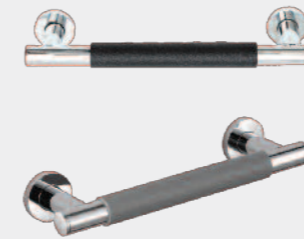

STRAIGHT GRAB BARS WITH RUBBER GRIP OPTION (25mm DIAMETER)

CHROME GRAB BAR 30cm WITH CHOICE OF BLACK OR GREY RUBBER GRIP