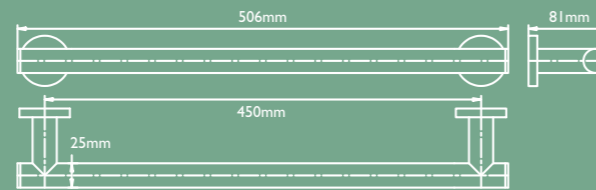

135° Angled Bars With Rubber Grip

90° Angled Bars

90° Angled Bars With Rubber Grip

BLACK RUBBER GRIP OPTION

GREY RUBBER GRIP OPTION

S304
STAINLESS STEEL

200KG
LOAD TEST

25MM OR 32MM
BAR DIAMETER

CHROME GRAB BAR 60cm

25mm DIAMETER CHROME GRAB BARS

PRODUCT DESCRIPTION	CODE
Soul Chrome Grab Bar 30cm	SOGBS30S
Soul Chrome Grab Bar 45cm	SOGBS45S
Soul Chrome Grab Bar 60cm	SOGBS60S

32mm DIAMETER CHROME GRAB BARS

PRODUCT DESCRIPTION	CODE
Soul Chrome Grab Bar 30cm*	SOGB32S30S
Soul Chrome Grab Bar 45cm*	SOGB32S45S
Soul Chrome Grab Bar 60cm*	SOGB32S60S

*Available July 2018

STRAIGHT GRAB BARS WITH RUBBER GRIP OPTION (25mm DIAMETER)

CODE

Soul 90° Chrome Grab Bar - Left Hand (25mm Diameter) SOGB90LS

Soul 90° Chrome Grab Bar - Right Hand (25mm Diameter) SOGB90RS

32MM DIAMETER - 90° ANGLED GRAB BARS

PRODUCT DESCRIPTION

CODE

Soul 90° Chrome Grab Bar - Left Hand (32mm Diameter) SOGB3290LS