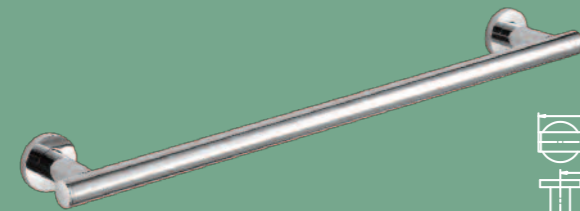

SOUL

PREMIUM GRAB BAR COLLECTION

A STYLISH COLLECTION OF CHROME PLATED STAINLESS STEEL GRAB BARS TO COMPLEMENT YOUR BATHROOM.

SOUL GRAB BARS

Straight Grab Bars

Straight Grab Bars With Rubber Grip

135° Angled Bars

135° Angled Bars With Rubber Grip

90° Angled Bars

90° Angled Bars With Rubber Grip

BLACK RUBBER GRIP OPTION

GREY RUBBER GRIP OPTION

S304
STAINLESS STEEL

200KG
LOAD TEST

25MM OR 32MM
BAR DIAMETER

CONCEALED
FIXINGS

NON SLIP
RUBBER GRIP
OPTIONS
AVAILABLE

S304 STAINLESS
STEEL SCREWS
INCLUDED

10 YEAR
GUARANTEE

SOUL

STRAIGHT GRAB BARS - CHROME PLATED STAINLESS STEEL

CHROME GRAB BAR 30cm

CHROME GRAB BAR 45cm

CHROME GRAB BAR 60cm

25mm DIAMETER CHROME GRAB BARS

PRODUCT DESCRIPTION	CODE
Soul Chrome Grab Bar 30cm	SOGBS30S
Soul Chrome Grab Bar 45cm	SOGBS45S
Soul Chrome Grab Bar 60cm	SOGBS60S

32mm DIAMETER CHROME GRAB BARS