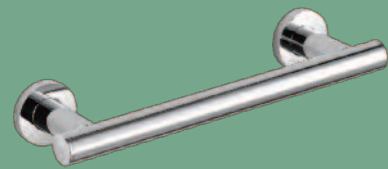

SOUL

PREMIUM GRAB BAR COLLECTION

A STYLISH COLLECTION OF CHROME PLATED STAINLESS STEEL GRAB BARS TO COMPLEMENT YOUR BATHROOM.

SOUL GRAB BARS

Straight Grab Bars

Straight Grab Bars With Rubber Grip

135° Angled Bars

135° Angled Bars With Rubber Grip

90° Angled Bars

90° Angled Bars With Rubber Grip

BLACK RUBBER GRIP OPTION

GREY RUBBER GRIP OPTION

S304
STAINLESS STEEL

200KG
LOAD TEST

25MM OR 32MM
BAR DIAMETER

CONCEALED
FIXINGS

NON SLIP
RUBBER GRIP
OPTIONS
AVAILABLE

S304 STAINLESS
STEEL SCREWS
INCLUDED

10 YEAR
GUARANTEE

SOUL

STRAIGHT GRAB BARS - CHROME PLATED STAINLESS STEEL

CHROME GRAB BAR 30cm

CHROME GRAB BAR 45cm

CHROME GRAB BAR 60cm

25mm DIAMETER CHROME GRAB BARS

PRODUCT DESCRIPTION	CODE
Soul Chrome Grab Bar 30cm	SOGBS30S
Soul Chrome Grab Bar 45cm	SOGBS45S
Soul Chrome Grab Bar 60cm	SOGBS60S

32mm DIAMETER CHROME GRAB BARS