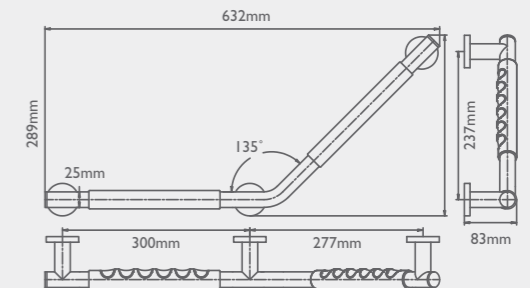

RIGHT HAND WITH GREY RUBBER GRIP

PRODUCT DESCRIPTION

Soul 135° Chrome Grab Bar - Left Hand With Black Rubber Grip	SOGBI35LSB
Soul 135° Chrome Grab Bar - Right Hand With Black Rubber Grip	SOGBI35RSB
Soul 135° Chrome Grab Bar - Left Hand With Grey Rubber Grip	SOGBI35LSG
Soul 135° Chrome Grab Bar - Right Hand With Grey Rubber Grip	SOGBI35RSG

CODE