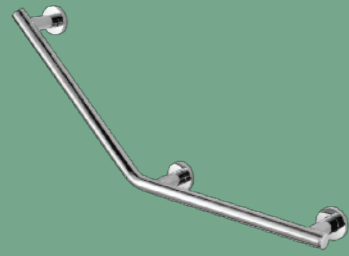

SOUL

135° ANGLED BAR OPTIONS - CHROME PLATED STAINLESS STEEL

LEFT HAND