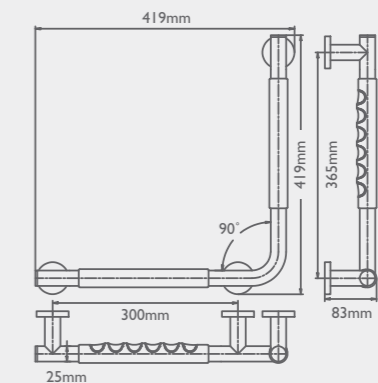

CODE

SOUL

90° ANGLED BARS - CHROME PLATED STAINLESS STEEL

90° ANGLED BARS WITH RUBBER GRIP

LEFT HAND

RIGHT HAND

25MM DIAMETER - 90° ANGLED GRAB BARS

PRODUCT DESCRIPTION

CODE

Soul 90° Chrome Grab Bar - Left Hand (25mm Diameter) SOGB90LS

Soul 90° Chrome Grab Bar - Right Hand (25mm Diameter) SOGB90RS

32MM DIAMETER - 90° ANGLED GRAB BARS

PRODUCT DESCRIPTION

CODE

Soul 90° Chrome Grab Bar - Left Hand (32mm Diameter) SOGB3290LS

Soul 90° Chrome Grab Bar - Right Hand (32mm Diameter) SOGB3290RS

LEFT HAND WITH GREY RUBBER GRIP

RIGHT HAND WITH GREY RUBBER GRIP

PRODUCT DESCRIPTION

CODE

Soul 90 Chrome Grab Bar - Left Hand With Black Rubber Grip SOGB90LSB