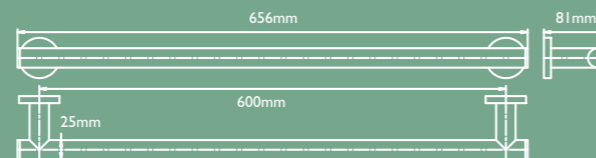

135° Angled Bars With Rubber Grip

90° Angled Bars

90° Angled Bars With Rubber Grip

BLACK RUBBER GRIP OPTION

GREY RUBBER GRIP OPTION

S304
STAINLESS STEEL

200KG
LOAD TEST

25MM OR 32MM
BAR DIAMETER

CHROME GRAB BAR 60cm

25mm DIAMETER CHROME GRAB BARS

PRODUCT DESCRIPTION	CODE
Soul Chrome Grab Bar 30cm	SOGBS30S
Soul Chrome Grab Bar 45cm	SOGBS45S
Soul Chrome Grab Bar 60cm	SOGBS60S

32mm DIAMETER CHROME GRAB BARS

PRODUCT DESCRIPTION	CODE
Soul Chrome Grab Bar 30cm*	SOGB32S30S
Soul Chrome Grab Bar 45cm*	SOGB32S45S
Soul Chrome Grab Bar 60cm*	SOGB32S60S

*Available July 2018

STRAIGHT GRAB BARS WITH RUBBER GRIP OPTION (25mm DIAMETER)

CODE

Soul 90° Chrome Grab Bar - Left Hand (25mm Diameter) SOGB90LS

Soul 90° Chrome Grab Bar - Right Hand (25mm Diameter) SOGB90RS

32MM DIAMETER - 90° ANGLED GRAB BARS

PRODUCT DESCRIPTION

CODE

Soul 90° Chrome Grab Bar - Left Hand (32mm Diameter) SOGB3290LS