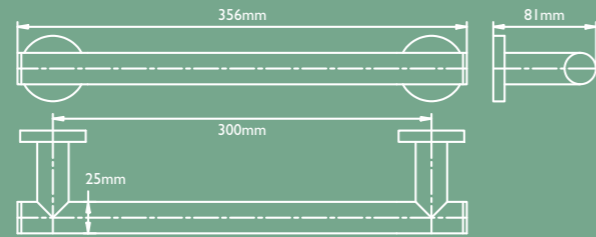

SOUL

STRAIGHT GRAB BARS - CHROME PLATED STAINLESS STEEL

CHROME GRAB BAR 30cm