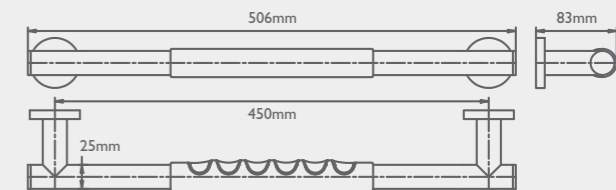

CHROME GRAB BAR 60cm

25mm DIAMETER CHROME GRAB BARS

PRODUCT DESCRIPTION	CODE
Soul Chrome Grab Bar 30cm	SOGBS30S
Soul Chrome Grab Bar 45cm	SOGBS45S
Soul Chrome Grab Bar 60cm	SOGBS60S

32mm DIAMETER CHROME GRAB BARS

PRODUCT DESCRIPTION	CODE
Soul Chrome Grab Bar 30cm*	SOGB32S30S
Soul Chrome Grab Bar 45cm*	SOGB32S45S
Soul Chrome Grab Bar 60cm*	SOGB32S60S

*Available July 2018

STRAIGHT GRAB BARS WITH RUBBER GRIP OPTION (25mm DIAMETER)

CHROME GRAB BAR 30cm WITH CHOICE OF BLACK OR GREY RUBBER GRIP

CHROME GRAB BAR 45cm WITH CHOICE OF BLACK OR GREY RUBBER GRIP

CHROME GRAB BAR 60cm WITH CHOICE OF BLACK OR GREY RUBBER GRIP

PRODUCT DESCRIPTION

CODE

Soul 90° Chrome Grab Bar - Left Hand (25mm Diameter) SOGB90LS

Soul 90° Chrome Grab Bar - Right Hand (25mm Diameter) SOGB90RS

32MM DIAMETER - 90° ANGLED GRAB BARS

PRODUCT DESCRIPTION

CODE

Soul 90° Chrome Grab Bar - Left Hand (32mm Diameter) SOGB3290LS