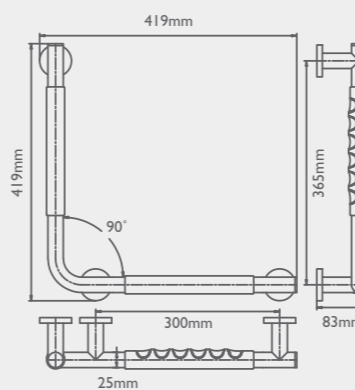

CODE

SOUL

90° ANGLED BARS - CHROME PLATED STAINLESS STEEL

90° ANGLED BARS WITH RUBBER GRIP

LEFT HAND

RIGHT HAND

25MM DIAMETER - 90° ANGLED GRAB BARS

PRODUCT DESCRIPTION

CODE

Soul 90° Chrome Grab Bar - Left Hand (25mm Diameter) SOGB90LS

Soul 90° Chrome Grab Bar - Right Hand (25mm Diameter) SOGB90RS

32MM DIAMETER - 90° ANGLED GRAB BARS

PRODUCT DESCRIPTION

CODE

Soul 90° Chrome Grab Bar - Left Hand (32mm Diameter) SOGB3290LS

Soul 90° Chrome Grab Bar - Right Hand (32mm Diameter) SOGB3290RS

LEFT HAND WITH GREY RUBBER GRIP

RIGHT HAND WITH GREY RUBBER GRIP

PRODUCT DESCRIPTION

CODE

Soul 90 Chrome Grab Bar - Left Hand With Black Rubber Grip SOGB90LSB