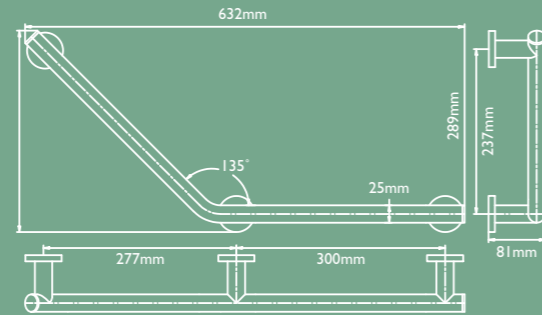

SOUL

135° ANGLED BAR OPTIONS - CHROME PLATED STAINLESS STEEL

LEFT HAND