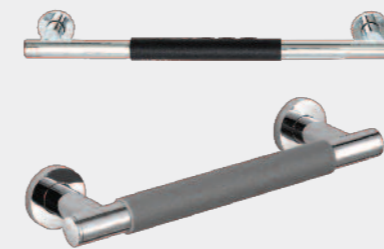

CHROME GRAB BAR 60cm

25mm DIAMETER CHROME GRAB BARS

PRODUCT DESCRIPTION	CODE
Soul Chrome Grab Bar 30cm	SOGBS30S
Soul Chrome Grab Bar 45cm	SOGBS45S
Soul Chrome Grab Bar 60cm	SOGBS60S

32mm DIAMETER CHROME GRAB BARS

PRODUCT DESCRIPTION	CODE
Soul Chrome Grab Bar 30cm*	SOGB32S30S
Soul Chrome Grab Bar 45cm*	SOGB32S45S
Soul Chrome Grab Bar 60cm*	SOGB32S60S

*Available July 2018

STRAIGHT GRAB BARS WITH RUBBER GRIP OPTION (25mm DIAMETER)

CHROME GRAB BAR 30cm WITH CHOICE OF BLACK OR GREY RUBBER GRIP

CHROME GRAB BAR 45cm WITH CHOICE OF BLACK OR GREY RUBBER GRIP

CHROME GRAB BAR 60cm WITH CHOICE OF BLACK OR GREY RUBBER GRIP

PRODUCT DESCRIPTION

CODE

Soul Chrome Grab Bar 30cm With Black Rubber Grip	SOGBS30SB
Soul Chrome Grab Bar 30cm With Grey Rubber Grip	SOGBS30SG
Soul Chrome Grab Bar 45cm With Black Rubber Grip	SOGBS45SB
Soul Chrome Grab Bar 45cm With Grey Rubber Grip	SOGBS45SG
Soul Chrome Grab Bar 60cm With Black Rubber Grip	SOGBS60SB
Soul Chrome Grab Bar 60cm With Grey Rubber Grip	SOGBS60SG