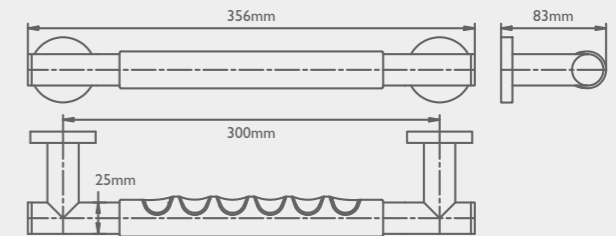

STRAIGHT GRAB BARS WITH RUBBER GRIP OPTION (25mm DIAMETER)

CHROME GRAB BAR 30cm WITH CHOICE OF BLACK OR GREY RUBBER GRIP