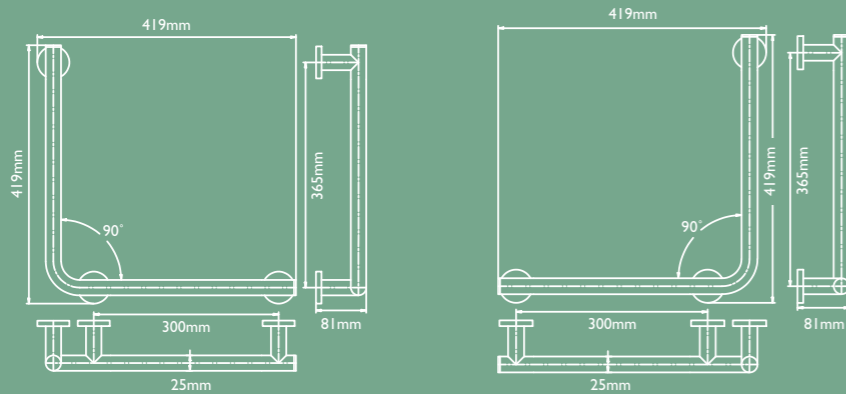

CODE

SOUL

90° ANGLED BARS - CHROME PLATED STAINLESS STEEL

90° ANGLED BARS WITH RUBBER GRIP

LEFT HAND

RIGHT HAND

25MM DIAMETER - 90° ANGLED GRAB BARS

PRODUCT DESCRIPTION

CODE

Soul 90° Chrome Grab Bar - Left Hand (25mm Diameter) SOGB90LS

Soul 90° Chrome Grab Bar - Right Hand (25mm Diameter) SOGB90RS

32MM DIAMETER - 90° ANGLED GRAB BARS

PRODUCT DESCRIPTION

CODE

Soul 90° Chrome Grab Bar - Left Hand (32mm Diameter) SOGB3290LS