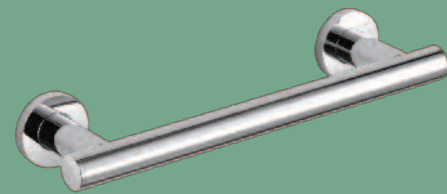

SOUL

PREMIUM GRAB BAR COLLECTION

A STYLISH COLLECTION OF CHROME PLATED STAINLESS STEEL GRAB BARS TO COMPLEMENT YOUR BATHROOM.

SOUL GRAB BARS

Straight Grab Bars

Straight Grab Bars With Rubber Grip

135° Angled Bars

135° Angled Bars With Rubber Grip

90° Angled Bars

90° Angled Bars With Rubber Grip

BLACK RUBBER GRIP OPTION

GREY RUBBER GRIP OPTION

S304
STAINLESS STEEL

200KG
LOAD TEST

25MM OR 32MM
BAR DIAMETER

CONCEALED
FIXINGS

NON SLIP
RUBBER GRIP
OPTIONS
AVAILABLE

S304 STAINLESS
STEEL SCREWS
INCLUDED

10 YEAR
GUARANTEE

SOUL

STRAIGHT GRAB BARS - CHROME PLATED STAINLESS STEEL

CHROME GRAB BAR 30cm

CHROME GRAB BAR 45cm

CHROME GRAB BAR 60cm

25mm DIAMETER CHROME GRAB BARS

PRODUCT DESCRIPTION	CODE
Soul Chrome Grab Bar 30cm	SOGBS30S
Soul Chrome Grab Bar 45cm	SOGBS45S
Soul Chrome Grab Bar 60cm	SOGBS60S

32mm DIAMETER CHROME GRAB BARS