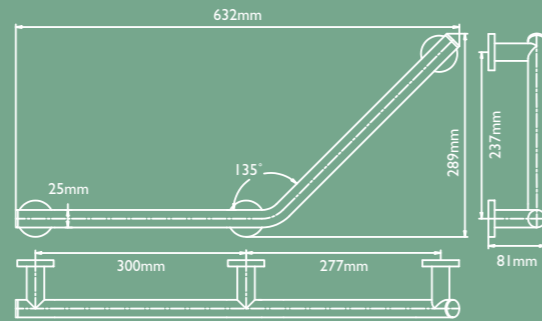

SOUL

135° ANGLED BAR OPTIONS - CHROME PLATED STAINLESS STEEL

LEFT HAND

RIGHT HAND

UNIVERSAL WITH BASKET - SUITS LEFT OR RIGHT HAND APPLICATION

25mm DIAMETER 135° ANGLED GRAB BARS

PRODUCT DESCRIPTION	CODE
Soul 135° Chrome Grab Bar - Left Hand	SOGBI35LS
Soul 135° Chrome Grab Bar - Right Hand	SOGBI35RS
Soul 135° Chrome Grab Bar - Universal With Basket	SOGBABS