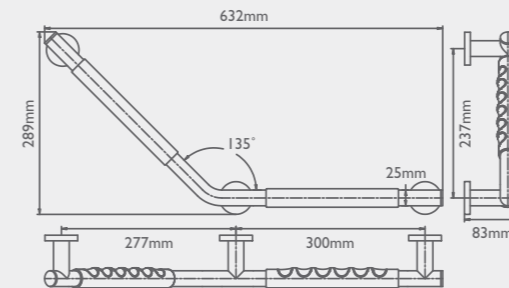

RIGHT HAND WITH GREY RUBBER GRIP

PRODUCT DESCRIPTION

Soul 135° Chrome Grab Bar - Left Hand With Black Rubber Grip	SOGBI35LSB
Soul 135° Chrome Grab Bar - Right Hand With Black Rubber Grip	SOGBI35RSB
Soul 135° Chrome Grab Bar - Left Hand With Grey Rubber Grip	SOGBI35LSG
Soul 135° Chrome Grab Bar - Right Hand With Grey Rubber Grip	SOGBI35RSG

CODE