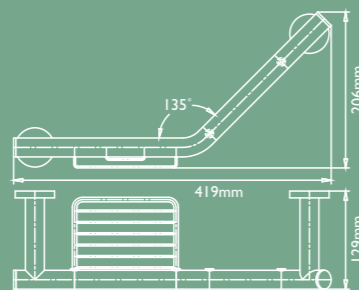

CHROME GRAB BAR 60cm

25mm DIAMETER CHROME GRAB BARS

PRODUCT DESCRIPTION	CODE
Soul Chrome Grab Bar 30cm	SOGBS30S
Soul Chrome Grab Bar 45cm	SOGBS45S
Soul Chrome Grab Bar 60cm	SOGBS60S

32mm DIAMETER CHROME GRAB BARS

SOUL

135° ANGLED BAR OPTIONS - CHROME PLATED STAINLESS STEEL

LEFT HAND

RIGHT HAND

UNIVERSAL WITH BASKET - SUITS LEFT OR RIGHT HAND APPLICATION

25mm DIAMETER 135° ANGLED GRAB BARS

PRODUCT DESCRIPTION	CODE
Soul 135° Chrome Grab Bar - Left Hand	SOGBI35LS
Soul 135° Chrome Grab Bar - Right Hand	SOGBI35RS
Soul 135° Chrome Grab Bar - Universal With Basket	SOGBABS

32mm DIAMETER 135° ANGLED GRAB BARS

PRODUCT DESCRIPTION	CODE
Soul 135° Chrome Angled Grab Bar (32mm diameter)	SOGB32135S

135° ANGLED BAR OPTIONS WITH RUBBER GRIP OPTION (25MM DIAMETER)

LEFT HAND WITH BLACK RUBBER GRIP