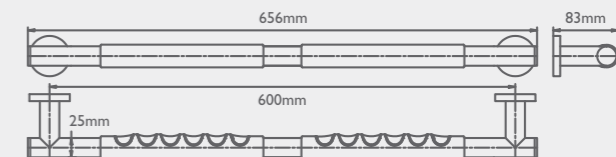

CHROME GRAB BAR 60cm

25mm DIAMETER CHROME GRAB BARS

PRODUCT DESCRIPTION	CODE
Soul Chrome Grab Bar 30cm	SOGBS30S
Soul Chrome Grab Bar 45cm	SOGBS45S
Soul Chrome Grab Bar 60cm	SOGBS60S

32mm DIAMETER CHROME GRAB BARS

PRODUCT DESCRIPTION	CODE
Soul Chrome Grab Bar 30cm*	SOGB32S30S
Soul Chrome Grab Bar 45cm*	SOGB32S45S
Soul Chrome Grab Bar 60cm*	SOGB32S60S

*Available July 2018

STRAIGHT GRAB BARS WITH RUBBER GRIP OPTION (25mm DIAMETER)

CHROME GRAB BAR 30cm WITH CHOICE OF BLACK OR GREY RUBBER GRIP

CHROME GRAB BAR 45cm WITH CHOICE OF BLACK OR GREY RUBBER GRIP

CHROME GRAB BAR 60cm WITH CHOICE OF BLACK OR GREY RUBBER GRIP

PRODUCT DESCRIPTION

CODE

Soul 90° Chrome Grab Bar - Left Hand (25mm Diameter) SOGB90LS

Soul 90° Chrome Grab Bar - Right Hand (25mm Diameter) SOGB90RS

32MM DIAMETER - 90° ANGLED GRAB BARS

PRODUCT DESCRIPTION

CODE

Soul 90° Chrome Grab Bar - Left Hand (32mm Diameter) SOGB3290LS