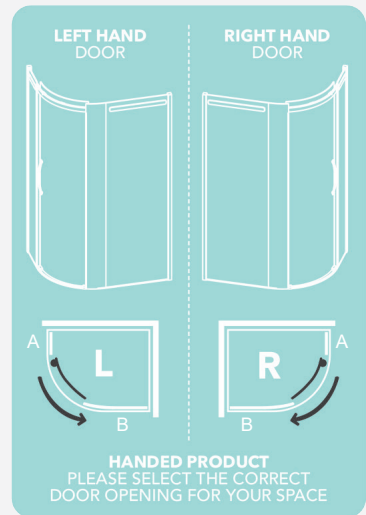

## SLIDING OFFSET QUADRANT DOOR

- 
**2000mm**  
HEIGHT  
**2 METERS HIGH**
- 
**8mm**  
TOUGHENED SAFETY GLASS  
**8mm TOUGHENED SAFETY GLASS TO EN12150**
- 
**20mm**  
PROFILE ADJUSTMENT  
**20mm ADJUSTMENT AT EACH WALL PROFILE**
- 
**CRAFTED HANDLE DESIGN**  
**UNIQUELY CRAFTED CHROME PLATED HANDLE**
- 
**PATENTED MAGNETIC GUIDE SYSTEM**  
**PATENTED MAGNETIC GUIDE SYSTEM**
- 
**CUSHION CLOSE DAMPENER MECHANISM**  
**CUSHION CLOSE DOOR STOPS**
- 
**10mm**  
ULTRA LOW BOTTOM RAIL  
**10mm ULTRA LOW CONTINUOUS BARRIER BAR DESIGN**
- 
**ULTRA CLEAR SEALS**  
**ULTRA CLEAR SEALS**
- 
**SEAMLESS INTERIOR COVER STRIPS**  
**SEAMLESS INTERIOR COVER STRIPS**
- 
**CLEARVUE GLASS COATING**  
**CLEARVUE HYDROPHOBIC COATING**

### DOOR SIZE OPTIONS

PRODUCT DESCRIPTION	ADJUSTMENT SIZE		ACCESS	CODE
	MIN	MAX		
<b>Sliding Quadrant 800 X 1000mm Left Hand</b>	770 - 970mm	790-990mm	500mm	OROSQ80X100LSC
<b>Sliding Quadrant 800 X 1000mm Right Hand</b>	770 - 970mm	790-990mm	500mm	OROSQ80X100RSC
<b>Sliding Quadrant 800 X 1200mm Left Hand</b>	770 - 1170mm	790 - 1190mm	500mm	OROSQ80X120LSC
<b>Sliding Quadrant 800 X 1200mm Right Hand</b>	770 - 1170mm	790 - 1190mm	500mm	OROSQ80X120RSC
<b>Sliding Quadrant 900 X 1200mm Left Hand</b>	870 - 1170mm	890 - 1190mm	500mm	OROSQ90X120LSC
<b>Sliding Quadrant 900 X 1200mm Right Hand</b>	870 - 1170mm	890 - 1190mm	500mm	OROSQ90X120RSC

Door Size (mm)	Panel A (mm)	Panel B (mm)
1000 x 800	316	620
1200 x 800	316	820
1200 x 900	416	820

CREATING  
PERFECT  
HARMONY