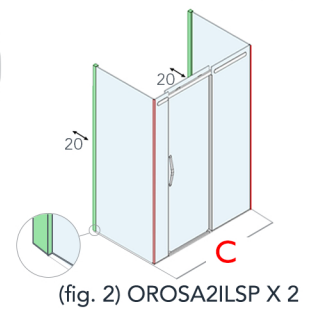

## SPECIFICATIONS

PRODUCT SIZE (Side Panel)	ADJUSTMENT A (min - max)	PRODUCT WEIGHT	PRODUCT CODE	
			SILVER	BLACK
700mm	660 - 680mm	30.00kg	OROSA2ILSP70SC	OROSA2ILSP70SC
800mm	760 - 780mm	34.00kg	OROSA2ILSP80SC	OROSA2ILSP80SC
900mm	860 - 880mm	39.00kg	OROSA2ILSP90SC	OROSA2ILSP90SC
1000mm	960 - 980mm	43.00kg	OROSA2ILSP100SC	OROSA2ILSP100SC
1200mm	1160 - 1180mm	52.00kg	OROSA2ILSP120SC	OROSA2ILSP120SC

PRODUCT SIZE (Door)	B (1 side panel)	C (2 side panels)
1200mm	1165 - 1185mm	1171mm
1400mm	1365 - 1385mm	1371mm
1500mm	1465 - 1485mm	1471mm
1600mm	1565 - 1585mm	1571mm
1700mm	1665 - 1685mm	1671mm
1800mm	1765 - 1785mm	1771mm
2000mm	1965 - 1985mm	1971mm