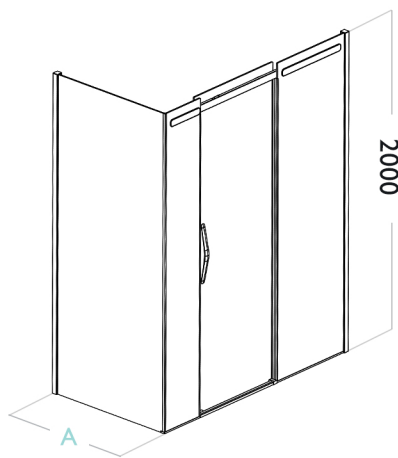

## SIDE PANEL

EN 14428:2015+A1:2018 (shower enclosures)  
EN 12150-1:2013 (glass in building)  
EN ISO7599 (anodizing of aluminium and its alloys)  
8mm Toughened Safety Glass  
Overall 40mm Profile Adjustment

2000mm Height  
10mm Ultra Low Bottom Rail  
Crafted Handle Design  
ClearVue Glass Coating  
Double Wheel Rollers

Patented Magnetic Guide System  
Cushion Close Dampener Mechanism  
Ultra Clear Seals  
**20 Year Guarantee** Against Manufacturing Defects\*

## SPECIFICATIONS

PRODUCT SIZE (Side Panel)	ADJUSTMENT A (min - max)	PRODUCT WEIGHT	PRODUCT CODE	
			SILVER	BLACK
700mm	660 - 680mm	30.00kg	OROSA2ILSP70SC	OROSA2ILSP70SC
800mm	760 - 780mm	34.00kg	OROSA2ILSP80SC	OROSA2ILSP80SC
900mm	860 - 880mm	39.00kg	OROSA2ILSP90SC	OROSA2ILSP90SC
1000mm	960 - 980mm	43.00kg	OROSA2ILSP100SC	OROSA2ILSP100SC
1200mm	1160 - 1180mm	52.00kg	OROSA2ILSP120SC	OROSA2ILSP120SC

PRODUCT SIZE (Door)	B (1 side panel)	C (2 side panels)
1200mm	1165 - 1185mm	1171mm
1400mm	1365 - 1385mm	1371mm
1500mm	1465 - 1485mm	1471mm
1600mm	1565 - 1585mm	1571mm
1700mm	1665 - 1685mm	1671mm
1800mm	1765 - 1785mm	1771mm
2000mm	1965 - 1985mm	1971mm