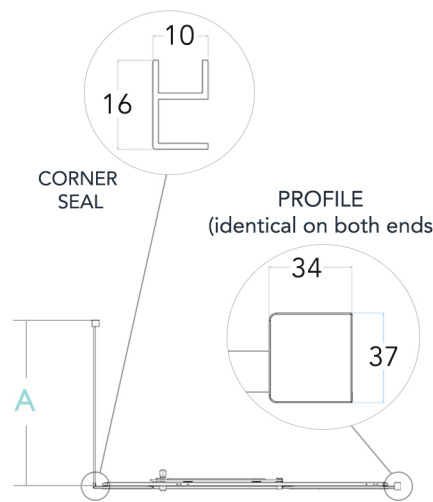

## SIDE PANEL

EN 14428:2015+A1:2018 (shower enclosures)  
EN 12150-1:2013 (glass in building)  
EN ISO7599 (anodizing of aluminium and its alloys)  
8mm Toughened Safety Glass  
Overall 40mm Profile Adjustment

2000mm Height  
10mm Ultra Low Bottom Rail  
Crafted Handle Design  
ClearVue Glass Coating  
Double Wheel Rollers

Patented Magnetic Guide System  
Cushion Close Dampener Mechanism  
Ultra Clear Seals  
**20 Year Guarantee** Against Manufacturing Defects\*

## SPECIFICATIONS

PRODUCT SIZE (Side Panel)	ADJUSTMENT A (min - max)	PRODUCT WEIGHT	PRODUCT CODE	
			SILVER	BLACK
700mm	660 - 680mm	30.00kg	OROSA2ILSP70SC	OROSA2ILSP70SC
800mm	760 - 780mm	34.00kg	OROSA2ILSP80SC	OROSA2ILSP80SC
900mm	860 - 880mm	39.00kg	OROSA2ILSP90SC	OROSA2ILSP90SC
1000mm	960 - 980mm	43.00kg	OROSA2ILSP100SC	OROSA2ILSP100SC
1200mm	1160 - 1180mm	52.00kg	OROSA2ILSP120SC	OROSA2ILSP120SC

PRODUCT SIZE (Door)	B (1 side panel)	C (2 side panels)
1200mm	1165 - 1185mm	1171mm
1400mm	1365 - 1385mm	1371mm
1500mm	1465 - 1485mm	1471mm
1600mm	1565 - 1585mm	1571mm
1700mm	1665 - 1685mm	1671mm
1800mm	1765 - 1785mm	1771mm
2000mm	1965 - 1985mm	1971mm