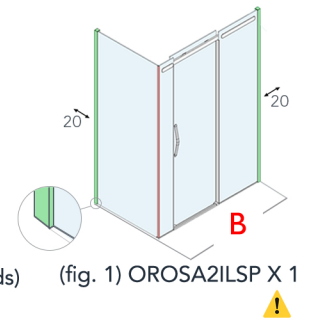

## SPECIFICATIONS

PRODUCT SIZE (Side Panel)	ADJUSTMENT A (min - max)	PRODUCT WEIGHT	PRODUCT CODE	
			SILVER	BLACK
700mm	660 - 680mm	30.00kg	OROSA2ILSP70SC	OROSA2ILSP70SC
800mm	760 - 780mm	34.00kg	OROSA2ILSP80SC	OROSA2ILSP80SC
900mm	860 - 880mm	39.00kg	OROSA2ILSP90SC	OROSA2ILSP90SC
1000mm	960 - 980mm	43.00kg	OROSA2ILSP100SC	OROSA2ILSP100SC
1200mm	1160 - 1180mm	52.00kg	OROSA2ILSP120SC	OROSA2ILSP120SC

PRODUCT SIZE (Door)	B (1 side panel)	C (2 side panels)
1200mm	1165 - 1185mm	1171mm
1400mm	1365 - 1385mm	1371mm
1500mm	1465 - 1485mm	1471mm
1600mm	1565 - 1585mm	1571mm
1700mm	1665 - 1685mm	1671mm
1800mm	1765 - 1785mm	1771mm
2000mm	1965 - 1985mm	1971mm