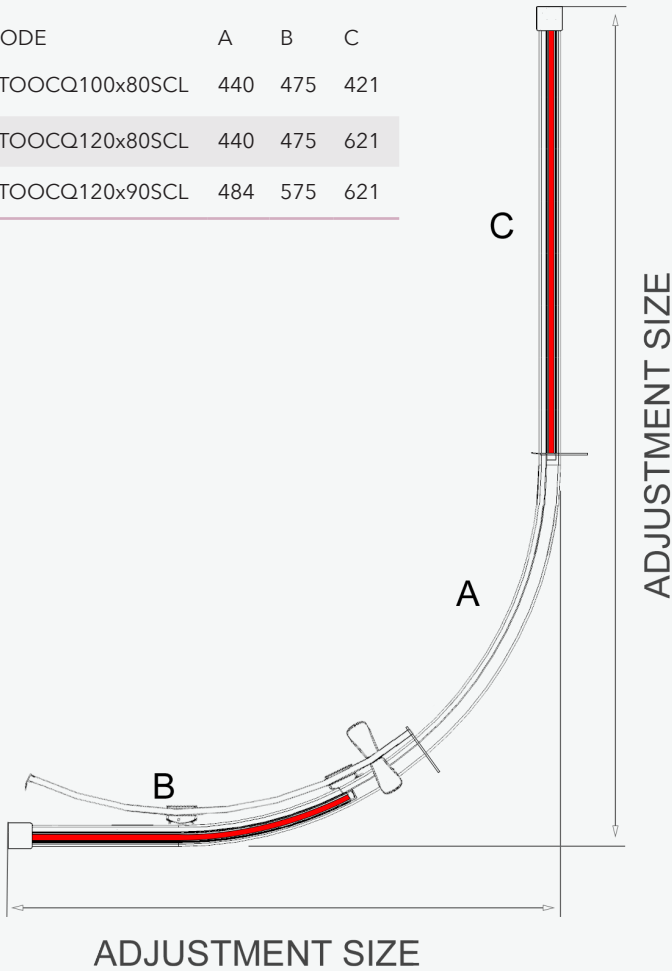

THE ETO[®] COLLECTION

ONE DOOR OFFSET SLIDING QUADRANT

CODE	A	B	C
ETOOCQ100x80SCL	440	475	421
ETOOCQ120x80SCL	440	475	621
ETOOCQ120x90SCL	484	575	621

DOOR SIZE OPTIONS

PRODUCT DESCRIPTION	ADJUSTMENT SIZE		ACCESS	CODE
	MIN	MAX		
One Door Offset Quadrant 1000x800mm - Long Side Opening	770-970mm	790-990mm	440mm	ETOOCQ100X80SCL
One Door Offset Quadrant 1200x800mm - Long Side Opening	770-1170mm	790-1190mm	440mm	ETOOCQ120X80SCL
One Door Offset Quadrant 1200x900mm - Long Side Opening	870-1170mm	890-1190mm	484mm	ETOOCQ120X90SCL

2000mm HEIGHT	8E TOUGHENED SAFETY GLASS	20E PROFILE ADJUSTMENT	11 CRAFTED HANDLE DESIGN	CLEARVUE GLASS COATING	ULTRA CLEAR SEALS
PRESS FIT SEAL DESIGN	ULTRA SLIM CHROME PLATED COVER CAPS	SEAMLESS INTERIOR COVER STRIPS	SHOWER TRAY OR WETROOM APPLICATION	REVERSIBLE	MAGNETIC CUSHION CLOSE DOOR SYSTEM