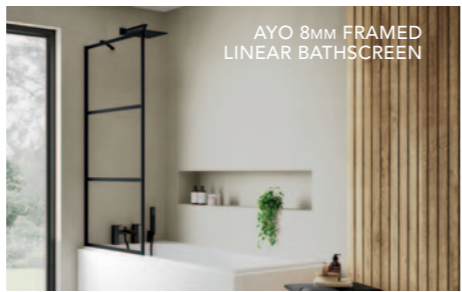

AYO® 8MM BATHSCREENS

AYO 8MM BATHSCREENS - CLEAR GLASS

PRODUCT DESCRIPTION	COLOUR	CODE	RRP Ex. VAT	RRP Inc. VAT
1500 x 800mm Bathscreen	Silver	AYO8BSSC	€295.00	€362.85
1500 x 800mm Bathscreen	Black	AYO8BSBC	€330.00	€405.90
1500 x 800mm Framed Bathscreen	Black	AYO8FBSBBC	€450.00	€553.50
1500 x 800mm Linear Bathscreen	Black	AYO8FHBSBBC	€479.00	€589.17
1500 x 800mm Bathscreen	Brushed Brass	AYO8BSBRBC	€479.00	€589.17

NEW – AYO 8MM BATHSCREENS - FLUTED GLASS

PRODUCT DESCRIPTION	COLOUR	CODE	RRP Ex. VAT	RRP Inc. VAT
8mm Frameless Bathscreen 800 x 1500mm - Fluted Glass Includes 15mm Wall Profile & 350mm Angled Stabilising Bar	Silver	AYO8BSFSC	€389.00	€478.47
8mm Frameless Bathscreen 800 x 1500mm - Fluted Glass Includes 15mm Wall Profile & 350mm Angled Stabilising Bar	Black	AYO8BSFBC	€436.00	€536.28
8mm Frameless Bathscreen 800 x 1500mm - Fluted Glass Includes 15mm Wall Profile & 350mm Angled Stabilising Bar	Brushed Brass	AYO8BSFBRBC	€460.00	€565.80
1500 x 800mm Framed Bathscreen - Fluted Glass	Black	AYO8FBSBFBC	€471.00	€579.33