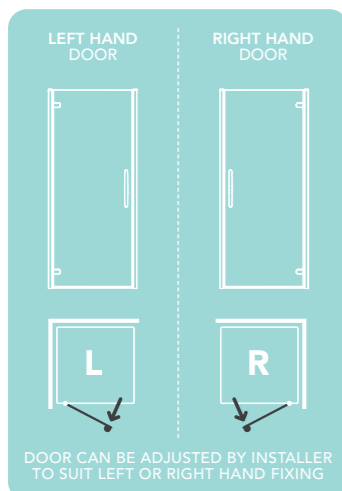

PRODUCT SIZE (mm)	ADJUSTMENT SIZE		ACCESS (mm)	CODE SILVER			CODE MATTE BLACK		
	MIN (mm)	MAX (mm)		PRICE Ex.VAT	PRICE Inc.VAT	PRICE Ex.VAT	PRICE Inc.VAT		
800	760	800	660	OROHD80SC	€986.00	€1,212.78	OROHD80BC	€1,026.00	€1,231.20
900	860	900	760	OROHD90SC	€1,009.00	€1,241.07	OROHD90BC	€1,050.00	€1,260.00
1000	960	1000	860	OROHD100SC	€1,034.00	€1,271.82	–	–	–

SEMI FRAMED SIDE PANEL OPTIONS (INCLUDES CORNER PROFILE)

PRODUCT SIZE (mm)	ADJUSTMENT SIZE		CODE SILVER			CODE MATTE BLACK		
	MIN (mm)	MAX (mm)	PRICE Ex.VAT	PRICE Inc.VAT	PRICE Ex.VAT	PRICE Inc.VAT		
700	670	690	OROSP70SC	€388.00	€477.24	OROSP70BC	€427.00	€525.21
760	730	750	OROSP76SC	€396.00	€487.08	OROSP76BC	€427.00	€525.21
800	770	790	OROSP80SC	€406.00	€499.38	OROSP80BC	€441.00	€542.43
900	870	890	OROSP90SC	€428.00	€526.44	OROSP90BC	€452.00	€555.96
1000	970	990	OROSPI00SC	€453.00	€557.19	–	–	–
1200	1170	1190	OROSPI20SC	€502.00	€617.46	–	–	–

ACCESSORIES

PRODUCT SIZE (mm)	CODE SILVER			CODE MATTE BLACK		
	PRICE Ex.VAT	PRICE Inc.VAT	PRICE Ex.VAT	PRICE Inc.VAT		
20mm Compensating Wall Profile	OROCB20SC	€100.00	€123.00	OROCB20BC	€105.00	€129.15
Raised Stabilising Bar 1050mm	S-ORO105HSSB	€125.00	€153.75	S-ORO105HSSBMB	€138.00	€169.74

Note - Stabilising bar must be purchased with the with the hinge door and semi framed side panel with polished silver corner profile.

HINGE DOOR (LEFT HAND) IN ALCOVE - MATTE BLACK

UNIVERSAL - SUITS LEFT OR RIGHT HAND OPENING