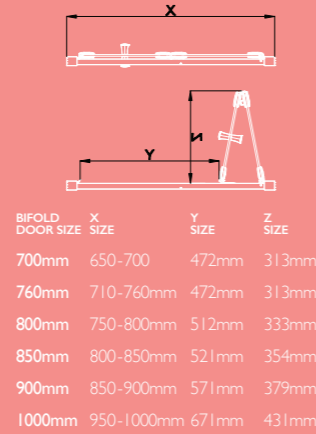

BIFOLD DOOR

SILVER MATTE BLACK

The space saving Ili Bifold door is perfect for use in smaller bathrooms or where space is restricted.

With flexibility in mind, the door opens inwards to create optimal access. The innovative magnetic bifold hinge creates seamless functionality as the door opens and closes. As is standard across the Ili collection, the bifold door comes with a reassuring lifetime guarantee for the ultimate peace of mind.

BIFOLD - DOOR OPEN POSITION MEASUREMENTS