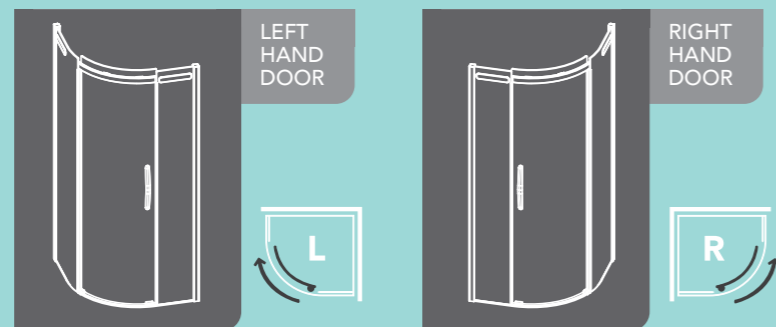

SLIDING QUADRANT DOOR

Please select carefully the ORO Sliding Quadrant that is the correct hand opening for your space.