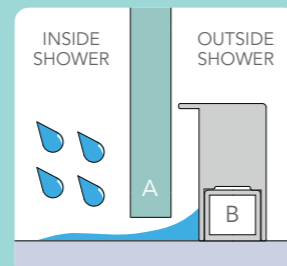

Product Codes:

S-OROSA110TBS, S-OROSA120TBS,
S-OROSA140-160TBS, S-OROSQTBS

A - Sliding Door Glass
B - Minimal Barrier Bar
2 - Threshold Bar