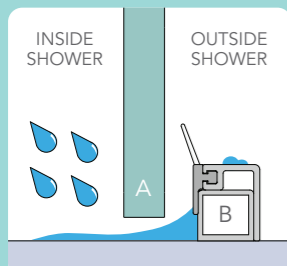

Product Codes:

S-OROSA110TSS, S-OROSA120TSS,
S-OROSA140-160TSS, S-OROSQTSS

A - Sliding Door Glass
B - Minimal Barrier Bar
1 - Threshold Seal