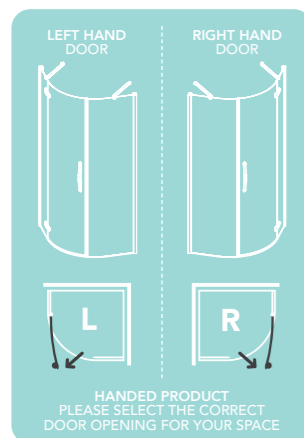

HINGED QUADRANT DOOR

SILVER MATTE BLACK

A hallmark of elegance, the ORO Hinged Quadrant will add a touch of class to your bathroom.

The frameless curved glass is supported by 2 stainless steel stabilising bars that blend seamlessly into the door silhouette. Flush to glass interior **counter sunk hinges** allows you to easily wipe the shower glass clean. Precise in its action, this curved hinge door is secured by **ultra clear magnetic seals** that deliver the perfect positive close action every time.

DOOR SIZE OPTIONS

PRODUCT SIZE (mm)	ADJUSTMENT SIZE		ACCESS (mm)	PRICE		PRICE			
	MIN (mm)	MAX (mm)		Ex.VAT	Inc.VAT	Ex.VAT	Inc.VAT		
900 - Left Hand	870	890	570	ORO HQ90LSC	€1,534.00	€1,886.82	ORO HQ90LBC	€1,549.00	€1,905.27
900 - Right Hand	870	890	570	ORO HQ90RSC	€1,534.00	€1,886.82	ORO HQ90RBC	€1,549.00	€1,905.27
1000 - Left Hand	970	990	570	ORO HQ100LSC	€1,546.00	€1,901.58	ORO HQ100LBC	€1,549.00	€1,905.27
1000 - Right Hand	970	990	570	ORO HQ100RSC	€1,546.00	€1,901.58	ORO HQ100RBC	€1,549.00	€1,905.27

ACCESSORIES

PRODUCT DESCRIPTION	PRICE		PRICE	
	Ex.VAT	Inc.VAT	Ex.VAT	Inc.VAT
20mm Compensating Wall Profile	€100.00	€123.00	€105.00	€129.15

- 8mm TOUGHENED SAFETY GLASS
- 2000mm HEIGHT
- 20mm PROFILE ADJUSTMENT
- COUNTERSUNK INTERIOR HINGES
- 10mm ULTRA LOW BOTTOM RAIL
- CRAFTED HANDLE DESIGN
- ULTRA CLEAR SEALS
- SEAMLESS INTERIOR COVER STRIPS
- STAINLESS STEEL ANGLED STABILISING BARS
- CLEARVUE GLASS COATING
- AVAILABLE IN SILVER & MATTE BLACK
- LIFETIME GUARANTEE