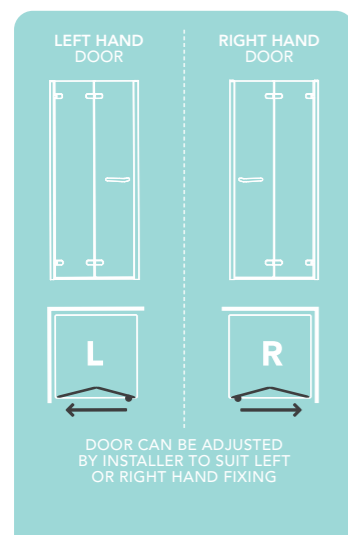

UNIVERSAL - SUITS LEFT OR RIGHT HAND OPENING