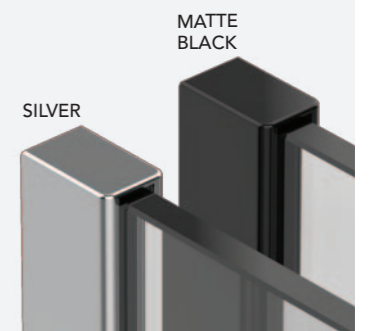

CONFIGURATION GUIDE

With an almost infinite choice of wetroom configurations, AYO provides maximum flexibility as you personalise your dream shower space.

– Indicates Rotating Deflector Panel