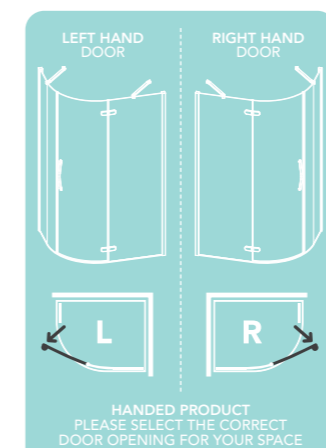

- 8mm TOUGHENED SAFETY GLASS
- 2000mm HEIGHT
- 20mm PROFILE ADJUSTMENT
- COUNTERSUNK INTERIOR HINGES
- CRAFTED HANDLE DESIGN
- ULTRA CLEAR SEALS
- SEAMLESS INTERIOR COVER STRIPS
- 10mm ULTRA LOW BOTTOM RAIL
- STAINLESS STEEL ANGLED STABILISING BARS
- CLEARVUE GLASS COATING
- AVAILABLE IN SILVER & MATTE BLACK
- LIFETIME GUARANTEE