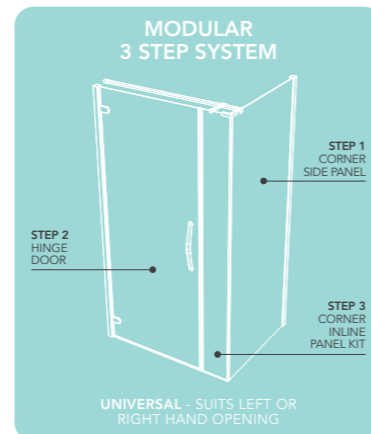

### NOTE - HINGE DOOR SIZE PLUS CORNER INLINE PANEL SIZE WILL TOTAL TO THE WIDTH OF YOUR SHOWER TRAY.

Each corner inline panel kit includes the following components:  
inline panel, bottom barrier bar and stabilising bar with fixing brackets.  
Ultra clear seal or 3M tape option supplied for corner inline panel fixation.