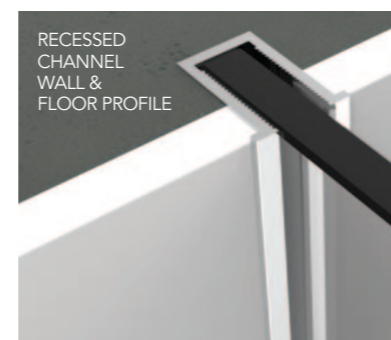

SIZE	CODE - CLEAR GLASS	RRP Ex.VAT	RRP Inc.VAT	CODE - OPAQUE	RRP Ex.VAT	RRP Inc.VAT	CODE - FLUTED	RRP Ex.VAT	RRP Inc.VAT
300mm	AYO8MW30C	€135.00	€166.05	-	-	-	AYO8MW30FC	€374.00	€460.00
400mm	AYO8MW40C	€140.00	€172.20	-	-	-	-	-	-
450mm	AYO8MW45C	€140.00	€172.20	-	-	-	-	-	-
500mm	AYO8MW50C	€140.00	€172.20	-	-	-	-	-	-
600mm	AYO8MW60C	€159.00	€195.57	-	-	-	-	-	-
700mm	AYO8MW70C	€211.00	€259.53	-	-	-	AYO8MW70FC	€415.00	€510.00
760mm	AYO8MW76C	€211.00	€259.53	-	-	-	-	-	-
800mm	AYO8MW80C	€211.00	€259.53	AYO8MW80PC	€312.00	€384.00	AYO8MW80FC	€473.00	€582.00
900mm	AYO8MW90C	€216.00	€265.68	AYO8MW90PC	€364.00	€448.00	AYO8MW90FC	€532.00	€654.00
1000mm	AYO8MW100C	€238.00	€292.74	AYO8MW100PC	€386.00	€475.00	AYO8MW100FC	€590.00	€726.00
1100mm	AYO8MW110C	€256.00	€314.88	-	-	-	-	-	-
1200mm	AYO8MW120C	€286.00	€351.78	AYO8MW120PC	€460.00	€566.00	AYO8MW120FC	€718.00	€883.00
1400mm	AYO8MW140C	€324.00	€398.52	AYO8MW140PC	€534.00	€657.00	AYO8MW140FC	€852.00	€1,048.00
1500mm	AYO8MW150C	€345.00	€424.35	-	-	-	-	-	-
1600mm	AYO8MW160C	€364.00	€447.72	-	-	-	-	-	-

STEP 2 – WALL PROFILE (SILVER & BLACK)

PRODUCT DESCRIPTION	CODE - SILVER	RRP Ex.VAT	RRP Inc.VAT	CODE - BLACK	RRP Ex.VAT	RRP Inc.VAT
15mm Wall Profile	AYOMW15WJS	€72.00	€88.56	AYOMW15WJB	€93.00	€114.39
35mm Wall Profile	AYOMW35WJS	€97.00	€119.31	AYOMW35WJB	€126.00	€154.98
Recessed Channel Wall and Floor Profile 2000mm	AYOMWCWJS	€78.00	€95.94	AYOMWCWJB	€97.00	€119.31