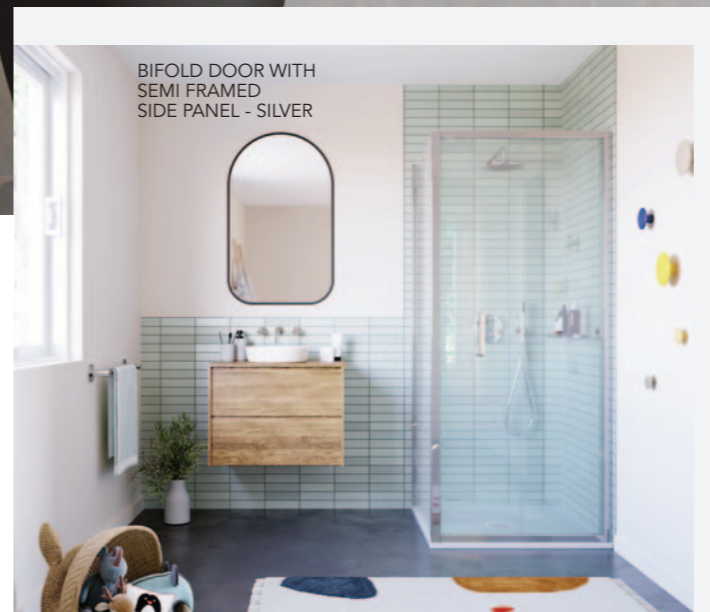

COMPENSATING BAR

PRODUCT DESCRIPTION	CODE SILVER			CODE MATTE BLACK		
	PRICE Ex.VAT	PRICE Inc.VAT	PRICE Ex.VAT	PRICE Inc.VAT		
25mm Compensating Wall Profile	€66.00	€81.18	€73.00	€89.79		

- 1950mm HEIGHT
- 6mm TOUGHENED SAFETY GLASS
- 25mm PROFILE ADJUSTMENT
- CLEARVUE GLASS COATING
- ANODISED ALUMINIUM PROFILES
- REVERSIBLE
- 25MM WALL PROFILE EXTENSION AVAILABLE
- CHROME PLATED HANDLE
- ULTRA CLEAR PVC SEALS
- CHROME PLATED ABS COVER CAPS
- SEAMLESS INTERIOR COVER STRIPS
- PRE-ASSEMBLED DOOR FRAME ON BIFOLD AND HINGE DOOR
- SUITABLE FOR SHOWER TRAY OR WETROOM INSTALLATION
- SPACE SAVING SOLUTION
- MAGNETIC CLOSURE
- LIFETIME GUARANTEE

BIFOLD DOOR IN ALCOVE - MATTE BLACK