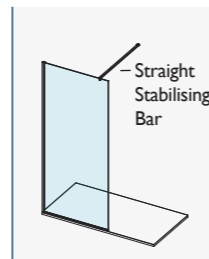

Each complete kit below includes a 10mm clear glass panel, a 15mm wall profile and a suitable stabilising bar solution.

10MM COMPLETE WETROOM KITS

SIZE	CODE – BRUSHED NICKEL	RRP Ex.VAT	RRP Inc.VAT	CODE – COUNTRY BRONZE	RRP Ex.VAT	RRP Inc.VAT
450mm	AYO10MWR45-CBRN	€907.00	€1,115.61	AYO10MWR45-CCTRYBRZ	€907.00	€1,115.61
500mm	AYO10MWR50-CBRN	€907.00	€1,115.61	AYO10MWR50-CCTRYBRZ	€907.00	€1,115.61
600mm	AYO10MWR60-CBRN	€931.00	€1,145.13	AYO10MWR60-CCTRYBRZ	€931.00	€1,145.13
700mm	AYO10MWR70-CBRN	€1,005.00	€1,236.15	AYO10MWR70-CCTRYBRZ	€1,005.00	€1,236.15
760mm	AYO10MWR76-CBRN	€1,005.00	€1,236.15	AYO10MWR76-CCTRYBRZ	€1,005.00	€1,236.15
800mm	AYO10MWR80-CBRN	€1,005.00	€1,236.15	AYO10MWR80-CCTRYBRZ	€1,005.00	€1,236.15
900mm	AYO10MWR90-CBRN	€1,012.00	€1,244.76	AYO10MWR90-CCTRYBRZ	€1,012.00	€1,244.76
1000mm	AYO10MWR100-CBRN	€1,014.00	€1,247.22	AYO10MWR100-CCTRYBRZ	€1,014.00	€1,247.22
1100mm	AYO10MWR110-CBRN	€1,041.00	€1,280.43	AYO10MWR110-CCTRYBRZ	€1,041.00	€1,280.43
1200mm	AYO10MWR120-CBRN	€1,074.00	€1,321.02	AYO10MWR120-CCTRYBRZ	€1,074.00	€1,321.02
1400mm	AYO10MWR140-CBRN	€1,120.00	€1,377.60	AYO10MWR140-CCTRYBRZ	€1,120.00	€1,377.60

650mm Angled Stabilising Bar included with 450, 500 & 600mm COMPLETE wetroom kits.
1200mm Straight Stabilising Bar included with COMPLETE wetroom kits over 700mm.

ACCESSORIES

SIZE	CODE – BRUSHED NICKEL	RRP Ex.VAT	RRP Inc.VAT	CODE – COUNTRY BRONZE	RRP Ex.VAT	RRP Inc.VAT
T-Piece	AYOTP-CBRN	€55.00	€67.65	AYOTP-CCTRYBRZ	€55.00	€67.65

For Hinge Rotating Deflector Panels -
Brushed Nickel & Country Bronze, please see opposite page.

AYO® 10MM HINGE DEFELECTOR PANELS CLEAR GLASS

10MM HINGE ROTATING DEFLECTOR PANELS

SIZE	CODE – SILVER	RRP Ex.VAT	RRP Inc.VAT	CODE – BLACK	RRP Ex.VAT	RRP Inc.VAT
300mm	AYO10HRP30SSC	€525.00	€645.75	AYO10HRP30BC	€552.00	€678.96
450mm	AYO10HRP45SSC	€569.00	€699.87	AYO10HRP45BC	€595.00	€731.85
500mm	AYO10HRP50SSC	€596.00	€733.08	AYO10HRP50BC	€624.00	€767.52

10MM HINGE ROTATING DEFLECTOR PANELS

SIZE	CODE – BRUSHED BRASS	RRP Ex.VAT	RRP Inc.VAT	CODE – POLISHED GOLD	RRP Ex.VAT	RRP Inc.VAT
300mm	AYO10HRP30CBRBC	€613.00	€753.99	AYO10HRP30CPGC	€613.00	€753.99
450mm	AYO10HRP45CBRBC	€657.00	€808.11	AYO10HRP45CPGC	€657.00	€808.11
500mm	AYO10HRP50CBRBC	€685.00	€842.55	AYO10HRP50CPGC	€685.00	€842.55

10MM HINGE ROTATING DEFLECTOR PANELS

SIZE	CODE – POLISHED S/STEEL	RRP Ex.VAT	RRP Inc.VAT	CODE – MATTE NICKEL	RRP Ex.VAT	RRP Inc.VAT
300mm	AYO10HRP30SSC	€525.00	€645.75	AYO10HRP30CBRMNC	€613.00	€753.99
450mm	AYO10HRP45SSC	€569.00	€699.87	AYO10HRP45CBRMNC	€657.00	€808.11
500mm	AYO10HRP50SSC	€596.00	€733.08	AYO10HRP50CBRMNC	€685.00	€842.55

10MM HINGE ROTATING DEFLECTOR PANELS

SIZE	CODE – BRUSHED NICKEL	RRP Ex.VAT	RRP Inc.VAT	CODE – COUNTRY BRONZE	RRP Ex.VAT	RRP Inc.VAT
300mm	AYO10HRP30CBRNC	€613.00	€753.99	AYO10HRP30CCTRYBRZC	€613.00	€753.99
450mm	AYO10HRP45CBRNC	€657.00	€808.11	AYO10HRP45CCTRYBRZC	€657.00	€808.11
500mm	AYO10HRP50CBRNC	€685.00	€842.55	AYO10HRP50CCTRYBRZC	€685.00	€842.55

10MM ROTATING PANELS*

SIZE	CODE – SILVER	RRP Ex.VAT	RRP Inc.VAT	CODE – BLACK	RRP Ex.VAT	RRP Inc.VAT
300mm	AYO10RP30SC	€370.00	€455.10	AYO10RP30BC	€403.00	€495.69
450mm	AYO10RP45SC	€401.00	€493.23	AYO10RP45BC	€441.00	€542.43
500mm	AYO10RP50SC	€436.00	€536.28	AYO10RP50BC	€478.00	€587.94

*Rotating Panels can be retrofitted.