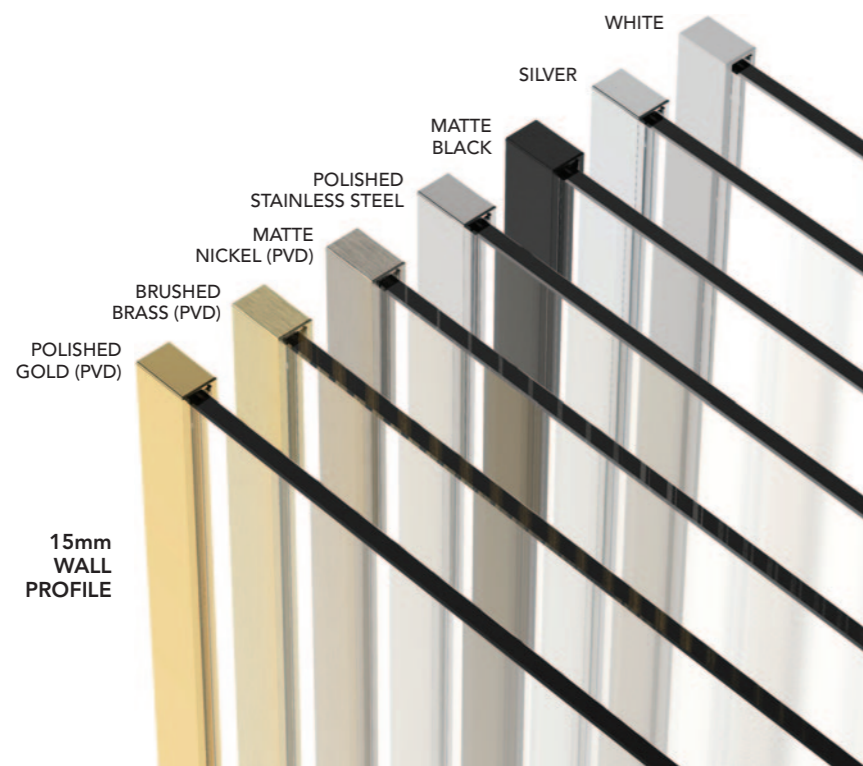

15mm WALL PROFILE