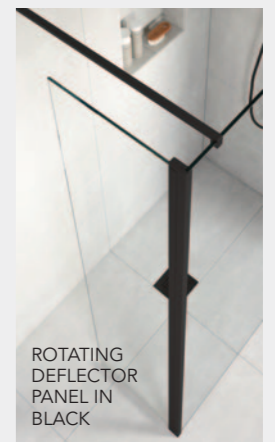

WETROOM DEFLECTOR PANEL

FIXED & ROTATING

Combining effortlessly with AYO wetroom panels, our range of fixed and rotating deflector panels offers comprehensive splash protection whilst maintaining an elegant, tranquil aesthetic within your bathroom.

Showcasing spacious access to the shower area, the rotating deflector design can be folded to an impressive 180 degrees.*

Enhance your wetroom design by choosing a minimal ultra clear corner joining seal - maximising your showers visual appeal.

A range of deflector panel sizes are available alongside a selection of stabilising bar configurations to suit your individual needs. Rotating panels can also be retrofitted.

CHOOSE YOUR CONFIGURATION

8+10mm
TOUGHENED SAFETY GLASS

FOR A CORNER SPACE

FOR AN ALCOVE SPACE

- x1 Glass Panel
- x1 Wall Profile
- x1 Straight Stabilising Bar
- x1 Rotating Panel

- x2 Glass Panel
- x1 Wall Profile
- x1 Ultra Clear Corner Seal
- x1 Glass Joining Bracket
- x1 Straight Stabilising Bar

- x2 Glass Panels
- x1 Wall Profile
- x1 Ultra Clear Corner Seal
- x1 Angled Stabilising bar

- x2 Glass Panels
- x1 Wall Profile
- x1 Ultra Clear Corner Seal
- x1 Straight Stabilising Bar

AVAILABLE IN SILVER, MATTE BLACK AND WHITE

*Please Note:
Rotating Deflector Panels available in Silver and Black only.