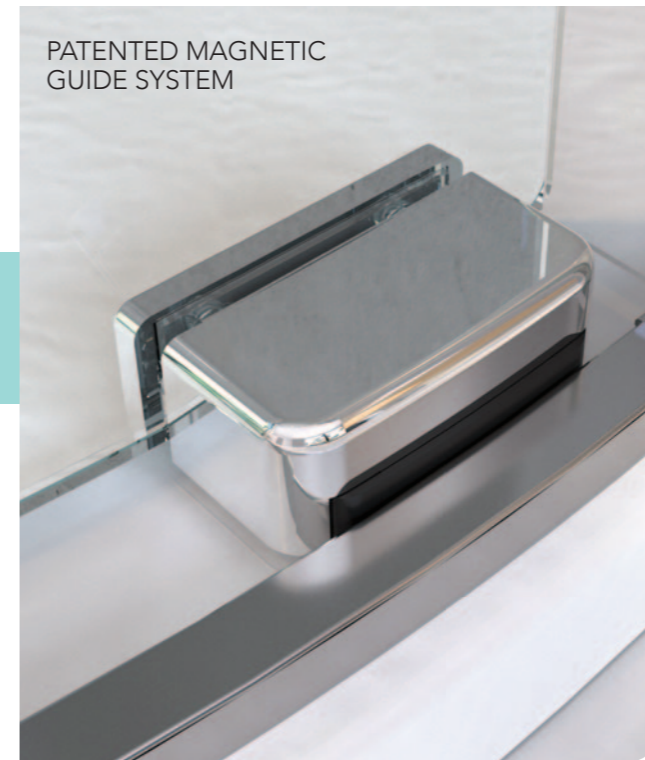

# VISIONARY INNOVATIONS

COUNTERSUNK INTERIOR HINGES  
WITH FLUSH TO GLASS FINISH

CURVED HINGE  
DETAILING

SIGNATURE  
HANDLE  
DESIGN

UNIQUELY CRAFTED  
BI-FOLD HANDLE

PATENTED MAGNETIC  
GUIDE SYSTEM

MINIMALIST BOTTOM  
DOOR GUIDE