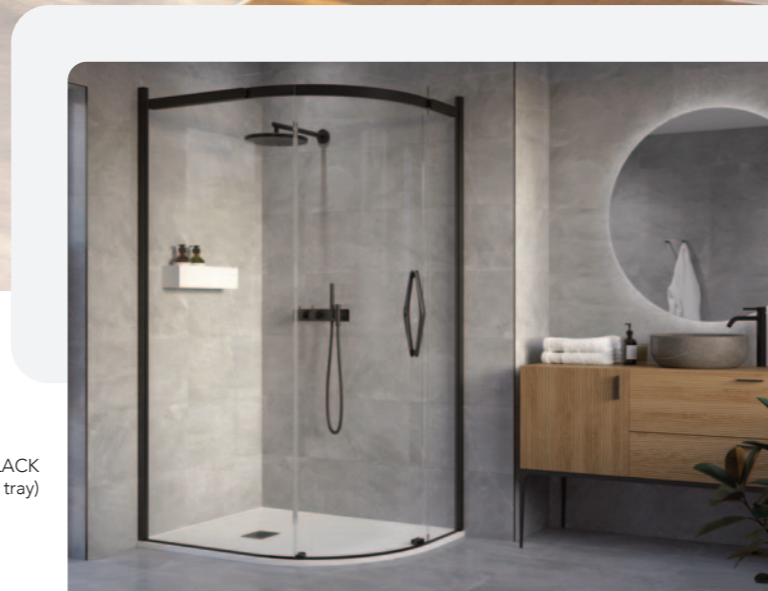

SLIDING OFFSET QUADRANT (RIGHT HAND) - MATTE BLACK
(to suit right hand offset quadrant shower tray)

SLIDING OFFSET QUADRANT DOOR

SILVER MATTE BLACK

Generously proportioned, the ORO Sliding Offset Quadrant is designed to impress in your bathroom. The signature floating rail design cleverly encloses the rollers to give the door a sleek appearance.

Design excellence continues with the patented magnetic guide system ensuring the smoothest of motion as the door glides around the bottom rail. The crafted chrome handles have perfect symmetry, in line with the overall elegance of the door.

DOOR SIZE OPTIONS

PRODUCT SIZE (mm)	ADJUSTMENT SIZE		ACCESS (mm)	CODE SILVER	PRICE Ex.VAT	PRICE Inc.VAT	CODE MATTE BLACK	PRICE Ex.VAT	PRICE Inc.VAT
	MIN (mm)	MAX (mm)							
1000 x 800 - Left Hand	770-970	790-990	480	OROSQ80X100LSC	€1,474.00	€1,813.02	-	-	-
1000 x 800 - Right Hand	770-970	790-990	480	OROSQ80X100RSC	€1,474.00	€1,813.02	-	-	-
1000 x 900 - Left Hand	870-970	890-990	480	OROSQ90X100LSC	€1,498.00	€1,842.54	-	-	-
1000 x 900 - Right Hand	870-970	890-990	480	OROSQ90X100RSC	€1,498.00	€1,842.54	-	-	-
1200 x 800 - Left Hand	770-1170	790-1190	480	OROSQ80X120LSC	€1,542.00	€1,896.66	OROSQ80X120LBC	€1,549.00	€1,905.27
1200 x 800 - Right Hand	770-1170	790-1190	480	OROSQ80X120RSC	€1,542.00	€1,896.66	OROSQ80X120RBC	€1,549.00	€1,905.27
1200 x 900 - Left Hand	870-1170	890-1190	480	OROSQ90X120LSC	€1,570.00	€1,931.10	OROSQ90X120LBC	€1,579.00	€1,942.17
1200 x 900 - Right Hand	870-1170	890-1190	480	OROSQ90X120RSC	€1,570.00	€1,931.10	OROSQ90X120RBC	€1,579.00	€1,942.17

ACCESSORIES

PRODUCT DESCRIPTION	CODE SILVER	PRICE Ex.VAT	PRICE Inc.VAT	CODE MATTE BLACK	PRICE Ex.VAT	PRICE Inc.VAT							
							20mm Compensating Wall Profile	OROCB20SC	€100.00	€123.00	OROCB20BC	€105.00	€129.15