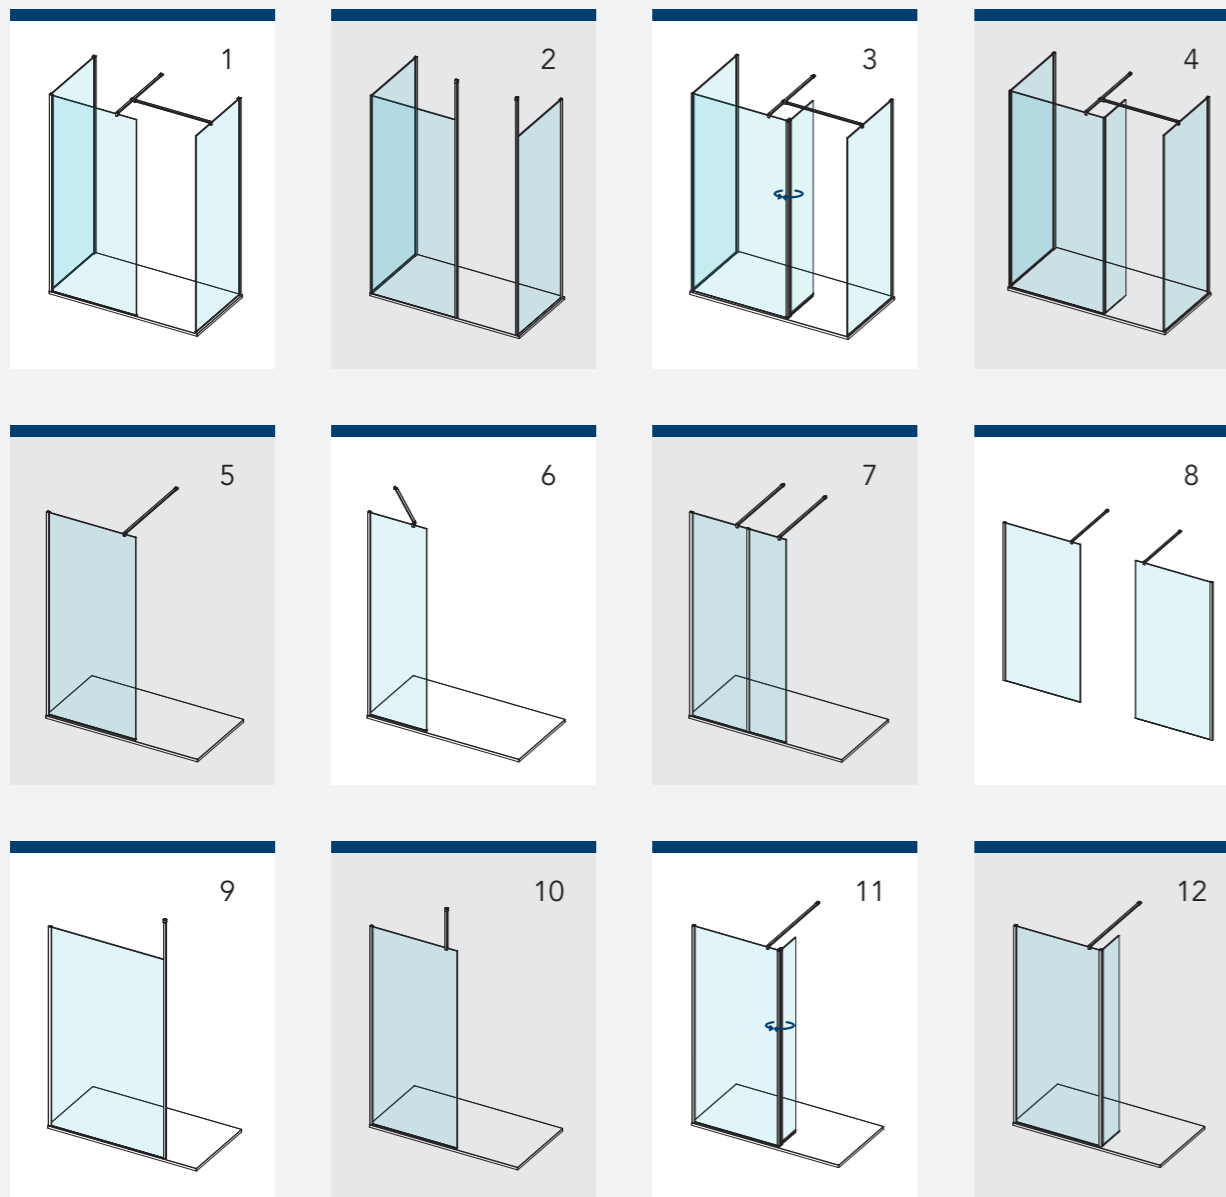

CONFIGURATION GUIDE

With an almost infinite choice of wetroom configurations, AYO provides maximum flexibility as you personalise your dream shower space.

– Indicates Rotating Deflector Panel