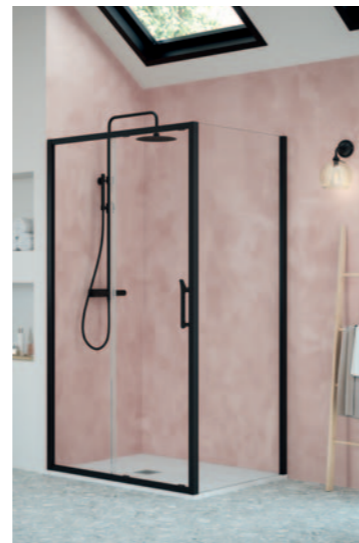

NOTE – An ETO Sliding door installed with a side panel must be installed with the 10mm compensating profile supplied.

NEW - FRAMELESS SIDE PANELS (Suitable only for Sliding Door)

PRODUCT SIZE (mm)	ADJUSTMENT SIZE		CODE SILVER			CODE MATTE BLACK		
	MIN (mm)	MAX (mm)	PRICE Ex.VAT	PRICE Inc.VAT	CODE	PRICE Ex.VAT	PRICE Inc.VAT	
700	660	680	ETOFSP70SC	€400.00	€492.00	ETOFSP70BC	€440.00	€541.00
760	720	740	ETOFSP76SC	€422.00	€519.00	ETOFSP76BC	€464.00	€571.00
800	760	780	ETOFSP80SC	€428.00	€526.00	ETOFSP80BC	€472.00	€581.00
900	860	880	ETOFSP90SC	€466.00	€573.00	ETOFSP90BC	€514.00	€632.00
1000	960	980	ETOFSP100SC	€494.00	€608.00	ETOFSP100BC	€544.00	€669.00
1200	1160	1180	ETOFSP120SC	€562.00	€691.00	ETOFSP120BC	€618.00	€760.00

PRODUCT SIZE	CODE SILVER			CODE MATTE BLACK		
	PRICE Ex.VAT	PRICE Inc.VAT	CODE	PRICE Ex.VAT	PRICE Inc.VAT	
10mm Compensating Wall Profile*	€85.00	€105.00	ETOCB10SC	€92.00	€113.00	
25mm Compensating Wall Profile	€99.00	€122.00	ETOCB25SC	€108.00	€133.00	

Sliding Door is also suitable to be installed with an Inline Panel - For size options, please see page 68.
*10mm Compensating Wall Profile included with side panel

SLIDING DOOR WITH SEMI FRAMED SIDE PANEL - MATTE BLACK