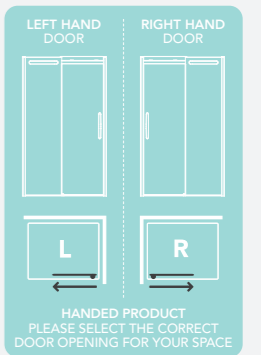

ACCESSORIES

PRODUCT DESCRIPTION	CODE SILVER	PRICE Ex.VAT	PRICE Inc.VAT	CODE MATTE BLACK	PRICE Ex.VAT	PRICE Inc.VAT							
							20mm Compensating Wall Profile	OROCB20SC	€100.00	€123.00	OROCB20BC	€105.00	€129.15

8mm

TOUGHENED SAFETY GLASS

2000mm

HEIGHT

40mm

PROFILE ADJUSTMENT

10mm

ULTRA LOW BOTTOM RAIL

CLEARVUE GLASS COATING

SEAMLESS INTERIOR COVER STRIPS

ULTRA CLEAR SEALS

CUSHION CLOSE DAMPENER MECHANISM

PATENTED MAGNETIC GUIDE SYSTEM

AVAILABLE IN SILVER & MATTE BLACK

LIFETIME GUARANTEE