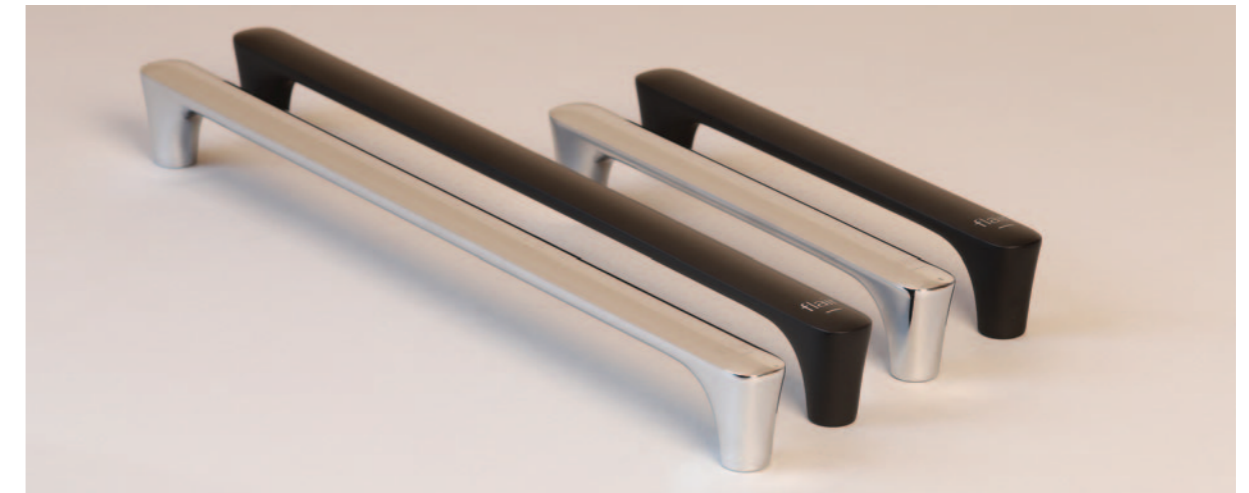

## OPTION 2 THRESHOLD BARRIER BAR

The ORO Threshold Barrier Bar is a larger 27mm high barrier bar which can be easily fitted on top of the barrier bar during or after installation.

The Threshold Barrier Bar offers the highest level of water retention available in the ORO Frameless Sliding Door's design. ORO Threshold Barrier Bars are readily available from Flair Showers and can be ordered using the below product codes.

# ORO<sup>®</sup> ALTERNATIVE HANDLES

An alternative choice of ORO handle design is now available. Created to deliver a sleek and contemporary aesthetic, these additional handle options are available in a Polished Chrome or Matte Black finish.

For ORO Range see pages 16-43.

PRODUCT SIZE	CODE	PRICE Ex.VAT	PRICE Inc.VAT
ORO Alternative Handle - Chrome (compatible with all ORO doors except bifold)	S-OROHLE2	€89.00	€109.47
ORO Alternative Handle - Matte Black (compatible with all ORO doors except bifold)	S-OROHLE2B	€99.00	€121.77
ORO Alternative Handle for Bifold - Chrome	S-ETO-OROHLE1	€72.00	€88.56
ORO Alternative Handle for Bifold - Matte Black	S-ETO-OROLE1B	€80.00	€98.40