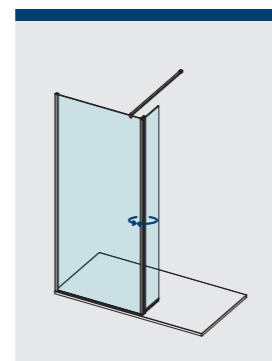

CONFIGURATION 11