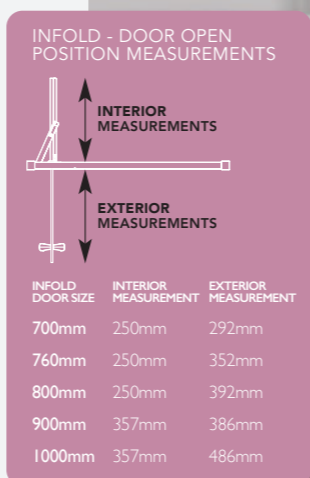

SEMI FRAMED SIDE PANEL OPTIONS (Includes Corner Profile)

PRODUCT SIZE (mm)	ADJUSTMENT SIZE		CODE SILVER	PRICE Ex.VAT	PRICE Inc.VAT	CODE MATTE BLACK	PRICE Ex.VAT	PRICE Inc.VAT
	MIN (mm)	MAX (mm)						
700	660	680	ETOSP70SC	€383.00	€471.09	ETOSP70BC	€399.00	€490.77
760	720	740	ETOSP76SC	€388.00	€477.24	ETOSP76BC	€409.00	€503.07
800	760	780	ETOSP80SC	€400.00	€492.00	ETOSP80BC	€419.00	€515.37
900	860	880	ETOSP90SC	€411.00	€505.53	ETOSP90BC	€439.00	€539.97
1000	960	980	ETOSPI00SC	€422.00	€519.06	ETOSPI00BC	€465.00	€571.95
1100	1060	1080	ETOSPI10SC	€430.00	€528.90	-	-	-
1200	1160	1180	ETOSPI20SC	€433.00	€532.59	ETOSPI20BC	€476.00	€585.48

NOTE – An ETO Infold installed with a side panel must be installed with the 10mm compensating profile supplied.

PRODUCT SIZE	CODE SILVER	PRICE Ex.VAT	PRICE Inc.VAT	CODE MATTE BLACK	PRICE Ex.VAT	PRICE Inc.VAT
10mm Compensating Wall Profile*	ETOCB10SC	€85.00	€105.00	ETOCB10BC	€92.00	€113.00
25mm Compensating Wall Profile	ETOCB25SC	€99.00	€122.00	ETOCB25BC	€108.00	€133.00

Infold Door is also suitable to be installed with an Inline Panel - For size options, please see page 68.
*10mm Compensating Wall Profile included with side panel

- 2000mm HEIGHT
- 8mm TOUGHENED SAFETY GLASS
- 20mm PROFILE ADJUSTMENT
- CRAFTED HANDLE DESIGN
- CLEARVUE GLASS COATING
- ULTRA CLEAR SEALS
- SILVER & BLACK OPTIONS AVAILABLE *SELECTED DOOR STYLES
- PRESS FIT SEAL DESIGN
- ULTRA SLIM CHROME PLATED COVER CAPS
- SEAMLESS INTERIOR COVER STRIPS
- SHOWER TRAY OR WETROOM APPLICATION
- REVERSIBLE
- PRE-ASSEMBLED PROFILE FRAME
- LIFETIME GUARANTEE