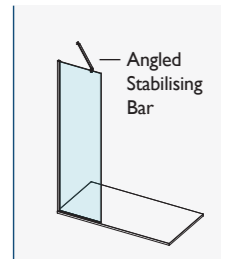

AYO® 10MM COMPLETE WETROOM KITS CLEAR GLASS – POLISHED STAINLESS STEEL & MATTE NICKEL

For ease of ordering, we have created product codes for complete wetroom kits that cover the most popular wetroom configuration choices.

Each complete kit below includes a 10mm clear glass panel, a 15mm wall profile and a suitable stabilising bar solution.

10MM COMPLETE WETROOM KITS						
SIZE	CODE – POLISHED S/STEEL	RRP Ex.VAT	RRP Inc.VAT	CODE – MATTE NICKEL	RRP Ex.VAT	RRP Inc.VAT
450mm	AYO10MWR45-SS	€691.00	€849.93	AYO10MWR45-CBRMN	€907.00	€1,115.61
500mm	AYO10MWR50-SS	€691.00	€849.93	AYO10MWR50-CBRMN	€907.00	€1,115.61
600mm	AYO10MWR60-SS	€715.00	€879.45	AYO10MWR60-CBRMN	€931.00	€1,145.13
700mm	AYO10MWR70-SS	€790.00	€971.70	AYO10MWR70-CBRMN	€1,005.00	€1,236.15
760mm	AYO10MWR76-SS	€790.00	€971.70	AYO10MWR76-CBRMN	€1,005.00	€1,236.15
800mm	AYO10MWR80-SS	€790.00	€971.70	AYO10MWR80-CBRMN	€1,005.00	€1,236.15
900mm	AYO10MWR90-SS	€797.00	€980.31	AYO10MWR90-CBRMN	€1,012.00	€1,244.76
1000mm	AYO10MWR100-SS	€799.00	€982.77	AYO10MWR100-CBRMN	€1,014.00	€1,247.22
1100mm	AYO10MWR110-SS	€826.00	€1,015.98	AYO10MWR110-CBRMN	€1,041.00	€1,280.43
1200mm	AYO10MWR120-SS	€859.00	€1,056.57	AYO10MWR120-CBRMN	€1,074.00	€1,321.02
1400mm	AYO10MWR140-SS	€905.00	€1,113.15	AYO10MWR140-CBRMN	€1,120.00	€1,377.60