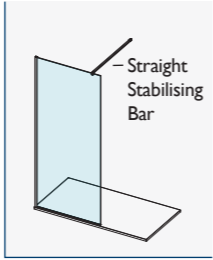

Each complete kit below includes a 10mm clear glass panel, a 15mm wall profile and a suitable stabilising bar solution.
For 10mm Modular Wetroom Order Process, please go to page 192.

10MM COMPLETE WETROOM KITS

SIZE	CODE – SILVER	RRP Ex.VAT	RRP Inc.VAT	CODE – BLACK	RRP Ex.VAT	RRP Inc.VAT
300mm	AYO10MWR30SC	€334.00	€410.82	AYO10MWR30BC	€398.00	€489.54
400mm	AYO10MWR40SC	€344.00	€423.12	AYO10MWR40BC	€408.00	€501.84
450mm	AYO10MWR45SC	€338.00	€415.74	AYO10MWR45BC	€402.00	€494.46
500mm	AYO10MWR50SC	€338.00	€415.74	AYO10MWR50BC	€402.00	€494.46
600mm	AYO10MWR60SC	€362.00	€445.26	AYO10MWR60BC	€426.00	€523.98
700mm	AYO10MWR70SC	€438.00	€538.74	AYO10MWR70BC	€517.00	€635.91
760mm	AYO10MWR76SC	€438.00	€538.74	AYO10MWR76BC	€517.00	€635.91
800mm	AYO10MWR80SC	€438.00	€538.74	AYO10MWR80BC	€517.00	€635.91
900mm	AYO10MWR90SC	€445.00	€547.35	AYO10MWR90BC	€524.00	€644.52
1000mm	AYO10MWR100SC	€447.00	€549.81	AYO10MWR100BC	€524.00	€644.52
1100mm	AYO10MWR110SC	€474.00	€583.02	AYO10MWR110BC	€552.00	€678.96
1200mm	AYO10MWR120SC	€507.00	€623.61	AYO10MWR120BC	€586.00	€720.78
1400mm	AYO10MWR140SC	€553.00	€680.19	AYO10MWR140BC	€632.00	€777.36
Double Entry Wetroom 1200mm – Complete Package (Includes 2 1200mm Straight Stabilising Bars)						
	AYO10MWRD120SC	€512.00	€629.76	AYO10MWRD120BC	€628.00	€772.44