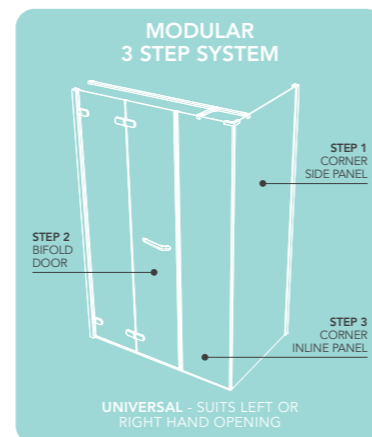

STEP 3 - CHOOSE CORNER INLINE PANEL KIT SIZE

PRODUCT SIZE (mm)	CODE SILVER		PRICE Ex.VAT	PRICE Inc.VAT	CODE MATTE BLACK		PRICE Ex.VAT	PRICE Inc.VAT
100	OROKIT1		€266.00	€327.18	-	-	-	-
200	OROKIT2		€290.00	€356.70	-	-	-	-
300	OROKIT3		€315.00	€387.45	OROKIT3B	€341.00	€419.43	
400	OROKIT4		€341.00	€419.43	OROKIT4B	€349.00	€429.27	

NOTE - BIFOLD DOOR SIZE PLUS CORNER INLINE PANEL SIZE WILL TOTAL TO THE WIDTH OF YOUR SHOWER TRAY.
Each corner inline panel kit includes the following components:
Inline panel, bottom barrier bar and stabilising bar with fixing brackets.
Ultra clear seal or 3M tape option supplied for corner inline panel fixation.

8mm

TOUGHENED SAFETY GLASS

2000mm

HEIGHT

20mm

CORNER SIDE PANEL ADJUSTMENT

20mm

DOOR ADJUSTMENT

10mm

ULTRA LOW BOTTOM RAIL

SUITABLE FOR SHOWER TRAY INSTALLATION ONLY

CRAFTED HANDLE DESIGN

ULTRA CLEAR SEALS

SEAMLESS INTERIOR COVER STRIPS

UNIVERSAL LEFT OR RIGHT HAND OPENING

CLEARVUE GLASS COATING

LIFETIME GUARANTEE

AVAILABLE IN SILVER & MATTE BLACK

BIFOLD DOOR (LEFT HAND) WITH ULTRA FRAMELESS CORNER SIDE PANEL - MATTE BLACK