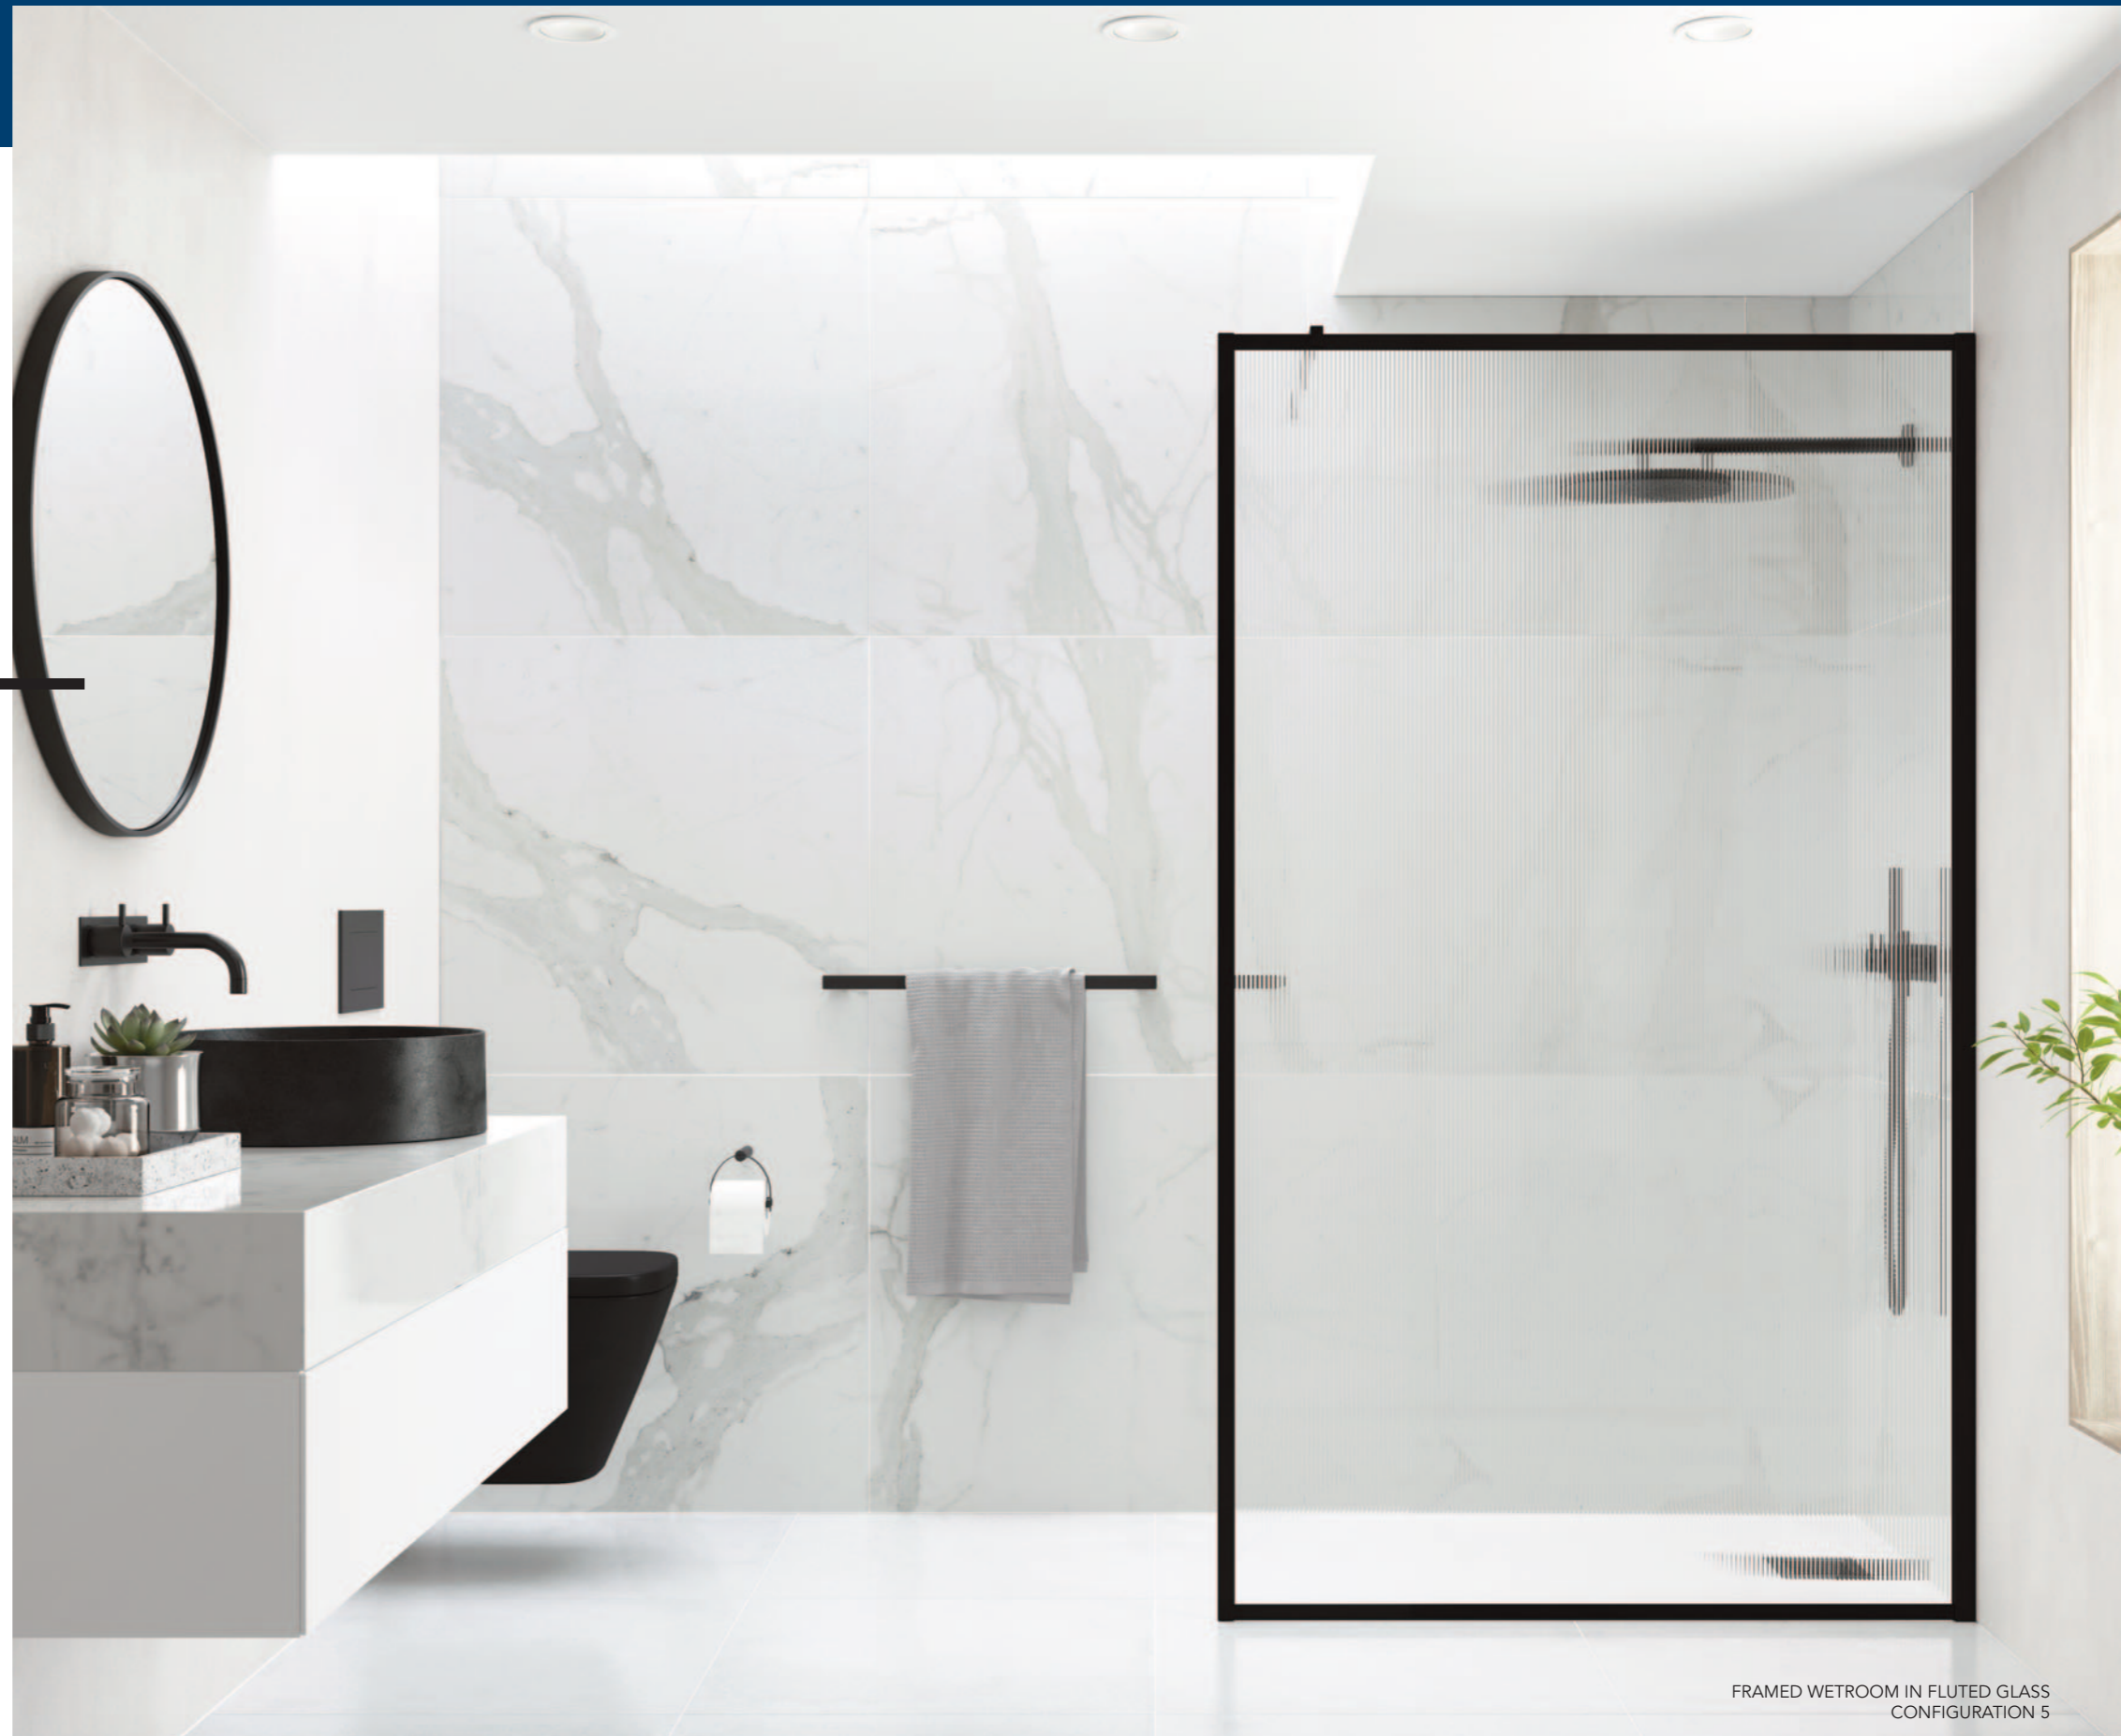

THE AYO® 8MM FRAMED COLLECTION

MATTE BLACK ONLY
AVAILABLE IN CLEAR GLASS & FLUTED GLASS

The contemporary industrial aesthetic inspired by factories and warehouses is now an established trend in bathroom design. With this in mind, the AYO Framed collection is carefully curated to deliver a striking look in the showering zone.

Standing at impressive 2 metres tall, each AYO Framed screen is coated with a Hydrophobic coating to repel against unwanted grime and limescale.

Silk screen print technology enables the interior of all AYO framed screens to retain a flush finish for ease of cleaning and maintenance. Each 8mm toughened glass panel is firstly **silk screen printed** with the black framed design applied to the glass exterior. **Black anodised metal profiles** are then bonded to the exterior of the glass panels.

Expertly designed each AYO glass panel is fully surrounded by a robust metal frame, providing maximum durability for the hardworking bathroom environment.

8mm TOUGHENED SAFETY GLASS	2000mm HEIGHT	REVERSIBLE	WETROOM OR SHOWER TRAY INSTALLATION
CLEARVUE GLASS COATING	ANODISED BLACK PROFILES ONLY	CONCEALED FIXINGS	ALTERNATIVE FIXING OPTIONS
ANODISED MATTE BLACK METAL FRAME	20 YEAR GUARANTEE		

FRAMED WETROOM IN FLUTED GLASS
CONFIGURATION 5