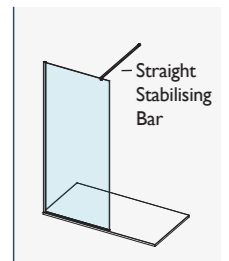

AYO® 10MM COMPLETE WETROOM KITS CLEAR GLASS – POLISHED STAINLESS STEEL & MATTE NICKEL

For ease of ordering, we have created product codes for complete wetroom kits that cover the most popular wetroom configuration choices.

Each complete kit below includes a 10mm clear glass panel, a 15mm wall profile and a suitable stabilising bar solution.

10MM COMPLETE WETROOM KITS						
SIZE	CODE – POLISHED S/STEEL	RRP Ex.VAT	RRP Inc.VAT	CODE – MATTE NICKEL	RRP Ex.VAT	RRP Inc.VAT
450mm	AYO10MWR45-SS	€691.00	€849.93	AYO10MWR45-CBRMN	€907.00	€1,115.61
500mm	AYO10MWR50-SS	€691.00	€849.93	AYO10MWR50-CBRMN	€907.00	€1,115.61
600mm	AYO10MWR60-SS	€715.00	€879.45	AYO10MWR60-CBRMN	€931.00	€1,145.13
700mm	AYO10MWR70-SS	€790.00	€971.70	AYO10MWR70-CBRMN	€1,005.00	€1,236.15
760mm	AYO10MWR76-SS	€790.00	€971.70	AYO10MWR76-CBRMN	€1,005.00	€1,236.15
800mm	AYO10MWR80-SS	€790.00	€971.70	AYO10MWR80-CBRMN	€1,005.00	€1,236.15
900mm	AYO10MWR90-SS	€797.00	€980.31	AYO10MWR90-CBRMN	€1,012.00	€1,244.76
1000mm	AYO10MWR100-SS	€799.00	€982.77	AYO10MWR100-CBRMN	€1,014.00	€1,247.22
1100mm	AYO10MWR110-SS	€826.00	€1,015.98	AYO10MWR110-CBRMN	€1,041.00	€1,280.43
1200mm	AYO10MWR120-SS	€859.00	€1,056.57	AYO10MWR120-CBRMN	€1,074.00	€1,321.02
1400mm	AYO10MWR140-SS	€905.00	€1,113.15	AYO10MWR140-CBRMN	€1,120.00	€1,377.60