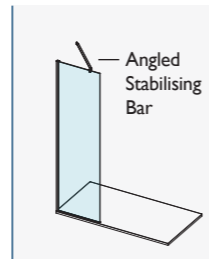

Each complete kit below includes a 10mm clear glass panel, a 15mm wall profile and a suitable stabilising bar solution.

10MM COMPLETE WETROOM KITS

SIZE	CODE – BRUSHED NICKEL	RRP Ex.VAT	RRP Inc.VAT	CODE – COUNTRY BRONZE	RRP Ex.VAT	RRP Inc.VAT
450mm	AYO10MWR45-CBRN	€907.00	€1,115.61	AYO10MWR45-CCTRYBRZ	€907.00	€1,115.61
500mm	AYO10MWR50-CBRN	€907.00	€1,115.61	AYO10MWR50-CCTRYBRZ	€907.00	€1,115.61
600mm	AYO10MWR60-CBRN	€931.00	€1,145.13	AYO10MWR60-CCTRYBRZ	€931.00	€1,145.13
700mm	AYO10MWR70-CBRN	€1,005.00	€1,236.15	AYO10MWR70-CCTRYBRZ	€1,005.00	€1,236.15
760mm	AYO10MWR76-CBRN	€1,005.00	€1,236.15	AYO10MWR76-CCTRYBRZ	€1,005.00	€1,236.15
800mm	AYO10MWR80-CBRN	€1,005.00	€1,236.15	AYO10MWR80-CCTRYBRZ	€1,005.00	€1,236.15
900mm	AYO10MWR90-CBRN	€1,012.00	€1,244.76	AYO10MWR90-CCTRYBRZ	€1,012.00	€1,244.76
1000mm	AYO10MWR100-CBRN	€1,014.00	€1,247.22	AYO10MWR100-CCTRYBRZ	€1,014.00	€1,247.22
1100mm	AYO10MWR110-CBRN	€1,041.00	€1,280.43	AYO10MWR110-CCTRYBRZ	€1,041.00	€1,280.43
1200mm	AYO10MWR120-CBRN	€1,074.00	€1,321.02	AYO10MWR120-CCTRYBRZ	€1,074.00	€1,321.02
1400mm	AYO10MWR140-CBRN	€1,120.00	€1,377.60	AYO10MWR140-CCTRYBRZ	€1,120.00	€1,377.60

650mm Angled Stabilising Bar included with 450, 500 & 600mm COMPLETE wetroom kits.
1200mm Straight Stabilising Bar included with COMPLETE wetroom kits over 700mm.

ACCESSORIES

SIZE	CODE – BRUSHED NICKEL	RRP Ex.VAT	RRP Inc.VAT	CODE – COUNTRY BRONZE	RRP Ex.VAT	RRP Inc.VAT
T-Piece	AYOTP-CBRN	€55.00	€67.65	AYOTP-CCTRYBRZ	€55.00	€67.65

For Hinge Rotating Deflector Panels -
Brushed Nickel & Country Bronze, please see opposite page.

AYO® 10MM HINGE DEFELECTOR PANELS CLEAR GLASS

10MM HINGE ROTATING DEFLECTOR PANELS

SIZE	CODE – SILVER	RRP Ex.VAT	RRP Inc.VAT	CODE – BLACK	RRP Ex.VAT	RRP Inc.VAT
300mm	AYO10HRP30SSC	€525.00	€645.75	AYO10HRP30BC	€552.00	€678.96
450mm	AYO10HRP45SSC	€569.00	€699.87	AYO10HRP45BC	€595.00	€731.85
500mm	AYO10HRP50SSC	€596.00	€733.08	AYO10HRP50BC	€624.00	€767.52

10MM HINGE ROTATING DEFLECTOR PANELS

SIZE	CODE – BRUSHED BRASS	RRP Ex.VAT	RRP Inc.VAT	CODE – POLISHED GOLD	RRP Ex.VAT	RRP Inc.VAT
300mm	AYO10HRP30CBRBC	€613.00	€753.99	AYO10HRP30CPGC	€613.00	€753.99
450mm	AYO10HRP45CBRBC	€657.00	€808.11	AYO10HRP45CPGC	€657.00	€808.11
500mm	AYO10HRP50CBRBC	€685.00	€842.55	AYO10HRP50CPGC	€685.00	€842.55

10MM HINGE ROTATING DEFLECTOR PANELS

SIZE	CODE – POLISHED S/STEEL	RRP Ex.VAT	RRP Inc.VAT	CODE – MATTE NICKEL	RRP Ex.VAT	RRP Inc.VAT
300mm	AYO10HRP30SSC	€525.00	€645.75	AYO10HRP30CBRMNC	€613.00	€753.99
450mm	AYO10HRP45SSC	€569.00	€699.87	AYO10HRP45CBRMNC	€657.00	€808.11
500mm	AYO10HRP50SSC	€596.00	€733.08	AYO10HRP50CBRMNC	€685.00	€842.55

10MM HINGE ROTATING DEFLECTOR PANELS

SIZE	CODE – BRUSHED NICKEL	RRP Ex.VAT	RRP Inc.VAT	CODE – COUNTRY BRONZE	RRP Ex.VAT	RRP Inc.VAT
300mm	AYO10HRP30CBRNC	€613.00	€753.99	AYO10HRP30CCTRYBRZC	€613.00	€753.99
450mm	AYO10HRP45CBRNC	€657.00	€808.11	AYO10HRP45CCTRYBRZC	€657.00	€808.11
500mm	AYO10HRP50CBRNC	€685.00	€842.55	AYO10HRP50CCTRYBRZC	€685.00	€842.55

10MM ROTATING PANELS*

SIZE	CODE – SILVER	RRP Ex.VAT	RRP Inc.VAT	CODE – BLACK	RRP Ex.VAT	RRP Inc.VAT
300mm	AYO10RP30SC	€370.00	€455.10	AYO10RP30BC	€403.00	€495.69
450mm	AYO10RP45SC	€401.00	€493.23	AYO10RP45BC	€441.00	€542.43
500mm	AYO10RP50SC	€436.00	€536.28	AYO10RP50BC	€478.00	€587.94

*Rotating Panels can be retrofitted.