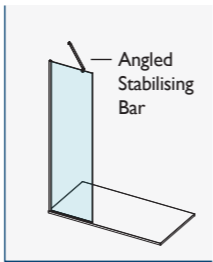

Each complete kit below includes a 10mm clear glass panel, a 15mm wall profile and a suitable stabilising bar solution.
For 10mm Modular Wetroom Order Process, please go to page 192.

10MM COMPLETE WETROOM KITS

SIZE	CODE – SILVER	RRP Ex.VAT	RRP Inc.VAT	CODE – BLACK	RRP Ex.VAT	RRP Inc.VAT
300mm	AYO10MWR30SC	€334.00	€410.82	AYO10MWR30BC	€398.00	€489.54
400mm	AYO10MWR40SC	€344.00	€423.12	AYO10MWR40BC	€408.00	€501.84
450mm	AYO10MWR45SC	€338.00	€415.74	AYO10MWR45BC	€402.00	€494.46
500mm	AYO10MWR50SC	€338.00	€415.74	AYO10MWR50BC	€402.00	€494.46
600mm	AYO10MWR60SC	€362.00	€445.26	AYO10MWR60BC	€426.00	€523.98
700mm	AYO10MWR70SC	€438.00	€538.74	AYO10MWR70BC	€517.00	€635.91
760mm	AYO10MWR76SC	€438.00	€538.74	AYO10MWR76BC	€517.00	€635.91
800mm	AYO10MWR80SC	€438.00	€538.74	AYO10MWR80BC	€517.00	€635.91
900mm	AYO10MWR90SC	€445.00	€547.35	AYO10MWR90BC	€524.00	€644.52
1000mm	AYO10MWR100SC	€447.00	€549.81	AYO10MWR100BC	€524.00	€644.52
1100mm	AYO10MWR110SC	€474.00	€583.02	AYO10MWR110BC	€552.00	€678.96
1200mm	AYO10MWR120SC	€507.00	€623.61	AYO10MWR120BC	€586.00	€720.78
1400mm	AYO10MWR140SC	€553.00	€680.19	AYO10MWR140BC	€632.00	€777.36
Double Entry Wetroom 1200mm – Complete Package (Includes 2 1200mm Straight Stabilising Bars)						
	AYO10MWRD120SC	€512.00	€629.76	AYO10MWRD120BC	€628.00	€772.44