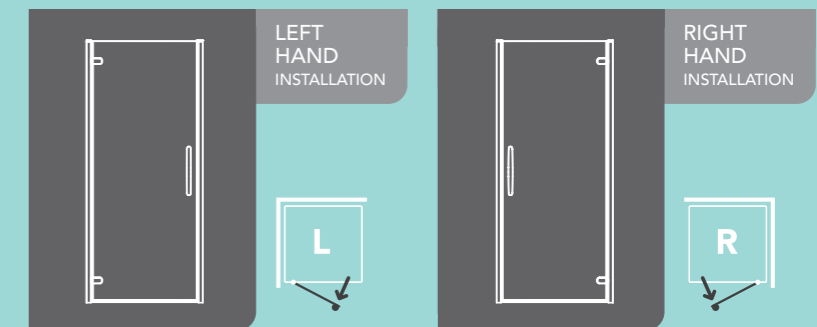

## HINGED OFFSET QUADRANT DOOR

Please select carefully the ORO Hinged Offset Quadrant that is the correct shape for your offset shower tray.

## BIFOLD DOOR

The ORO Bifold Door is universal, so it can be adapted at installation to suit either left or right hand installation.

## HINGED DOOR

The ORO Hinged Door is universal, so it can be adapted at installation to suit either left or right hand installation.