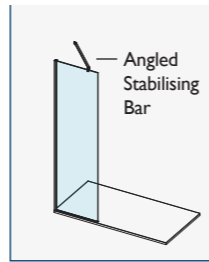

8MM COMPLETE WETROOM KITS						
SIZE	CODE – SILVER	RRP Ex.VAT	RRP Inc.VAT	CODE – BLACK	RRP Ex.VAT	RRP Inc.VAT
300mm	AYO8MWR30SC	€276.00	€339.48	AYO8MWR30BC	€340.00	€418.20
400mm	AYO8MWR40SC	€287.00	€353.01	AYO8MWR40BC	€351.00	€431.73
450mm	AYO8MWR45SC	€280.00	€344.40	AYO8MWR45BC	€369.00	€453.87
500mm	AYO8MWR50SC	€299.00	€367.77	AYO8MWR50BC	€369.00	€453.87
600mm	AYO8MWR60SC	€361.00	€444.03	AYO8MWR60BC	€387.00	€476.01
700mm	AYO8MWR70SC	€361.00	€444.03	AYO8MWR70BC	€440.00	€541.20
760mm	AYO8MWR76SC	€361.00	€444.03	AYO8MWR76BC	€440.00	€541.20
800mm	AYO8MWR80SC	€361.00	€444.03	AYO8MWR80BC	€440.00	€541.20
900mm	AYO8MWR90SC	€375.00	€461.25	AYO8MWR90BC	€445.00	€547.35
1000mm	AYO8MWR100SC	€389.00	€478.47	AYO8MWR100BC	€467.00	€574.41
1100mm	AYO8MWR110SC	€406.00	€499.38	AYO8MWR110BC	€485.00	€596.55
1200mm	AYO8MWR120SC	€420.00	€516.60	AYO8MWR120BC	€515.00	€633.45
1400mm	AYO8MWR140SC	€475.00	€584.25	AYO8MWR140BC	€553.00	€680.19
1500mm	AYO8MWR150SC	€496.00	€610.08	AYO8MWR150BC	€574.00	€706.02
1600mm	AYO8MWR160SC	€515.00	€633.45	AYO8MWR160BC	€593.00	€729.39
Double Entry Wetroom 1200mm – Complete Package (Includes 2 1200mm Straight Stabilising Bars)						
	AYO8MWRD120SC	€441.00	€542.43	AYO8MWRD120BC	€557.00	€685.11

350mm Angled Stabilising Bar included with 300 & 400mm COMPLETE wetroom kits.
650mm Angled Stabilising Bar included with 450, 500 & 600mm COMPLETE wetroom kits.
1200mm Straight Stabilising Bar included with COMPLETE wetroom kits over 700mm.

8MM COMPLETE WETROOM SIDE PANEL KITS*

SIZE	CODE – SILVER	RRP Ex.VAT	RRP Inc.VAT	CODE – BLACK	RRP Ex.VAT	RRP Inc.VAT
700mm	AYO8MWR70TSC	€392.00	€482.16	AYO8MWR70TBC	€482.00	€592.86
760mm	AYO8MWR76TSC	€392.00	€482.16	AYO8MWR76TBC	€482.00	€592.86
800mm	AYO8MWR80TSC	€392.00	€482.16	AYO8MWR80TBC	€482.00	€592.86
900mm	AYO8MWR90TSC	€392.00	€482.16	AYO8MWR90TBC	€487.00	€599.01
1000mm	AYO8MWR100TSC	€419.00	€515.37	AYO8MWR100TBC	€509.00	€626.07

*1200mm Straight stabilising bar and T Piece included with COMPLETE wetroom side panel kits