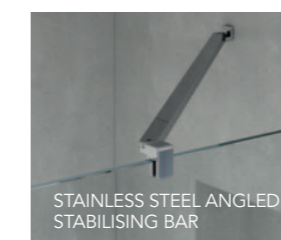

Other Stabilising Bars

PRODUCT DESCRIPTION	CODE - SILVER	RRP Ex.VAT	RRP Inc.VAT	CODE - BLACK	RRP Ex.VAT	RRP Inc.VAT
L Shape Stabilising Bar - Length 1410mm / Height 220mm	AYOLSSBS	€120.00	€147.60	AYOLSSBB	€152.00	€186.96
Rotating Panel Stabilising Bar - 1200mm	AYORPSBS	€84.00	€103.32	AYORPSBB	€149.00	€183.27
1200mm Double Glass Bracket Stabilising Bar	AYODGBSBS	€120.00	€147.60	AYODGBSBB	€152.00	€186.96
1200mm Cuttable Stabilising Bar with Angle & Straight Bracket	-	-	-	AYOCASSBB	€129.00	€158.67