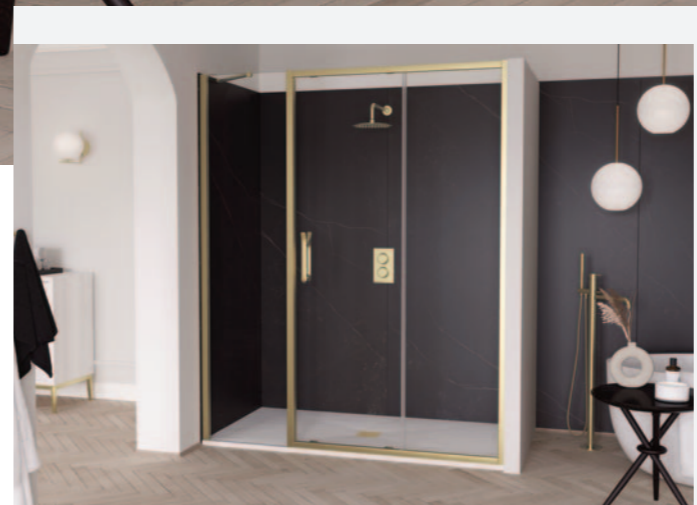

SLIDING DOOR WITH INLINE PANEL ON BOTH SIDES - BRUSHED BRASS