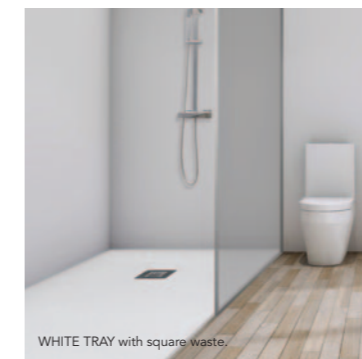

GEMSTONE TRAY COLOUR OPTIONS

Note: Gemstone tray colours are reproduced as accurately as the printing process will allow. There is no guarantee of exact colour match - this brochure is a visual aid only.

For all Shower Tray Specifications see our website www.flairshowers.com