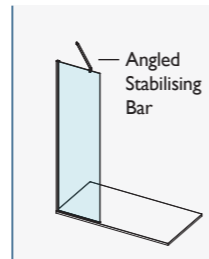

AYO® 10MM COMPLETE WETROOM KITS CLEAR GLASS – BRUSHED BRASS & POLISHED GOLD

For ease of ordering, we have created product codes for complete wetroom kits that cover the most popular wetroom configuration choices.

Each complete kit below includes a 10mm clear glass panel, a 15mm wall profile and a suitable stabilising bar solution.

10MM COMPLETE WETROOM KITS						
SIZE	CODE – BRUSHED BRASS	RRP Ex.VAT	RRP Inc.VAT	CODE – POLISHED GOLD	RRP Ex.VAT	RRP Inc.VAT
450mm	AYO10MWR45-CBRB	€907.00	€1,115.61	AYO10MWR45-CPG	€907.00	€1,115.61
500mm	AYO10MWR50-CBRB	€907.00	€1,115.61	AYO10MWR50-CPG	€907.00	€1,115.61
600mm	AYO10MWR60-CBRB	€931.00	€1,145.13	AYO10MWR60-CPG	€931.00	€1,145.13
700mm	AYO10MWR70-CBRB	€1,006.00	€1,237.38	AYO10MWR70-CPG	€1,006.00	€1,237.38
760mm	AYO10MWR76-CBRB	€1,005.00	€1,236.15	AYO10MWR76-CPG	€1,005.00	€1,236.15
800mm	AYO10MWR80-CBRB	€1,005.00	€1,236.15	AYO10MWR80-CPG	€1,005.00	€1,236.15
900mm	AYO10MWR90-CBRB	€1,013.00	€1,245.99	AYO10MWR90-CPG	€1,013.00	€1,245.99
1000mm	AYO10MWR100-CBRB	€1,014.00	€1,247.22	AYO10MWR100-CPG	€1,014.00	€1,247.22
1100mm	AYO10MWR110-CBRB	€1,042.00	€1,281.66	AYO10MWR110-CPG	€1,042.00	€1,281.66
1200mm	AYO10MWR120-CBRB	€1,074.00	€1,321.02	AYO10MWR120-CPG	€1,074.00	€1,321.02
1400mm	AYO10MWR140-CBRB	€1,120.00	€1,377.60	AYO10MWR140-CPG	€1,120.00	€1,377.60