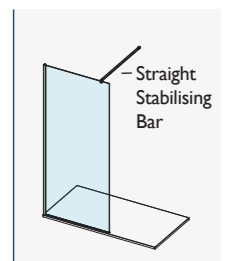

AYO® 8MM COMPLETE WETROOM KITS CLEAR GLASS – BRUSHED BRASS & MATTE NICKEL

For ease of ordering, we have created product codes for complete wetroom kits that cover the most popular wetroom configuration choices.

Each complete kit below includes a 8mm clear glass panel, a 15mm wall profile and a suitable stabilising bar solution.

8MM COMPLETE WETROOM KITS						
SIZE	CODE – BRUSHED BRASS	RRP Ex.VAT	RRP Inc.VAT	CODE – MATTE NICKEL	RRP Ex.VAT	RRP Inc.VAT
450mm	AYO8MWR45-CBRB	€849.00	€1,044.24	–	–	–
500mm	AYO8MWR50-CBRB	€849.00	€1,044.24	–	–	–
600mm	AYO8MWR60-CBRB	€868.00	€1,067.64	–	–	–
700mm	AYO8MWR70-CBRB	€704.00	€865.92	AYO8MWR70-CBRMN	€704.00	€865.92
760mm	AYO8MWR76-CBRB	€929.00	€1,142.67	–	–	–
800mm	AYO8MWR80-CBRB	€730.00	€897.90	AYO8MWR80-CBRMN	€730.00	€897.90
900mm	AYO8MWR90-CBRB	€759.00	€933.57	AYO8MWR90-CBRMN	€759.00	€933.57
1000mm	AYO8MWR100-CBRB	€788.00	€969.24	AYO8MWR100-CBRMN	€788.00	€969.24
1100mm	AYO8MWR110-CBRB	€816.00	€1,003.68	AYO8MWR110-CBRMN	€816.00	€1,003.68
1200mm	AYO8MWR120-CBRB	€851.00	€1,046.73	AYO8MWR120-CBRMN	€851.00	€1,046.73
1400mm	AYO8MWR140-CBRB	€919.00	€1,130.37	AYO8MWR140-CBRMN	€919.00	€1,130.37
1500mm	AYO8MWR150-CBRB	€1,064.00	€1,308.72	–	–	–
1600mm	AYO8MWR160-CBRB	€1,083.00	€1,276.74	–	–	–