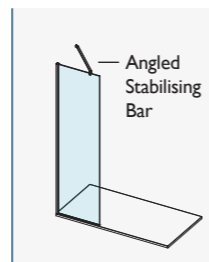

AYO® 8MM COMPLETE WETROOM KITS CLEAR GLASS – BRUSHED NICKEL & COUNTRY BRONZE

For ease of ordering, we have created product codes for complete wetroom kits that cover the most popular wetroom configuration choices.

Each complete kit below includes a 8mm clear glass panel, a 15mm wall profile and a suitable stabilising bar solution.

8MM COMPLETE WETROOM KITS

SIZE	CODE – BRUSHED NICKEL	RRP Ex.VAT	RRP Inc.VAT	CODE – COUNTRY BRONZE	RRP Ex.VAT	RRP Inc.VAT
700mm	AYO8MWR70-CBRN	€704.00	€865.92	AYO8MWR70-CCTRYBRZ	€704.00	€865.92
800mm	AYO8MWR80-CBRN	€730.00	€897.90	AYO8MWR80-CCTRYBRZ	€730.00	€897.90
900mm	AYO8MWR90-CBRN	€759.00	€933.57	AYO8MWR90-CCTRYBRZ	€759.00	€933.57
1000mm	AYO8MWR100-CBRN	€788.00	€969.24	AYO8MWR100-CCTRYBRZ	€788.00	€969.24
1100mm	AYO8MWR110-CBRN	€816.00	€1,003.68	AYO8MWR110-CCTRYBRZ	€816.00	€1,003.68
1200mm	AYO8MWR120-CBRN	€851.00	€1,046.73	AYO8MWR120-CCTRYBRZ	€851.00	€1,046.73
1400mm	AYO8MWR140-CBRN	€919.00	€1,130.37	AYO8MWR140-CCTRYBRZ	€919.00	€1,130.37

650mm Angled Stabilising Bar included with 450, 500 & 600mm COMPLETE wetroom kits.
1200mm Straight Stabilising Bar included with COMPLETE wetroom kits over 700mm.