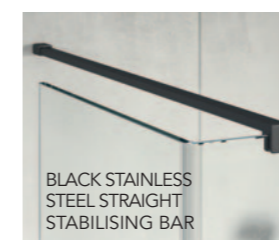

Other Stabilising Bars

PRODUCT DESCRIPTION	CODE - SILVER	RRP Ex.VAT	RRP Inc.VAT	CODE - BLACK	RRP Ex.VAT	RRP Inc.VAT
L Shape Stabilising Bar - Length 1410mm / Height 220mm	AYOLSSBS	€120.00	€147.60	AYOLSSBB	€152.00	€186.96
Rotating Panel Stabilising Bar - 1200mm	AYORPSBS	€84.00	€103.32	AYORPSBB	€149.00	€183.27
1200mm Double Glass Bracket Stabilising Bar	AYODGBSBS	€120.00	€147.60	AYODGBSBB	€152.00	€186.96
1200mm Cuttable Stabilising Bar with Angle & Straight Bracket	-	-	-	AYOCASSBB	€129.00	€158.67