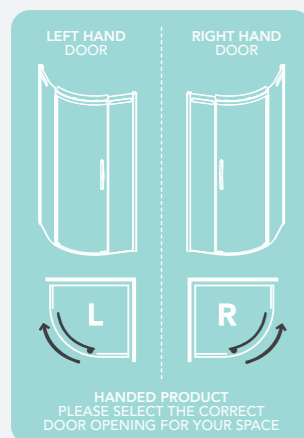

SLIDING QUADRANT DOOR

SILVER MATTE BLACK

Creative engineering has shaped the unique ORO Sliding Quadrant. The top floating rail design ingeniously encloses the roller system to give the door a sleek polished look. Practically speaking, the concealed rollers ensure reduced cleaning time.

Functional distinction continues with the patented magnetic guide system – this design innovation guarantees the smoothest motion as the door glides around the bottom rail. The final detail is the crafted handle design, befitting for the overall elegance of this door.

DOOR SIZE OPTIONS

PRODUCT SIZE (mm)	ADJUSTMENT SIZE		ACCESS (mm)	CODE SILVER	PRICE Ex-VAT	PRICE Inc-VAT	CODE MATTE BLACK	PRICE Ex-VAT	PRICE Inc-VAT
	MIN (mm)	MAX (mm)							
900 - Left Hand	870	890	480	OROSQ90LSC	€1,428.00	€1,756.44	OROSQ90LBC	€1,439.00	€1,769.97
900 - Right Hand	870	890	480	OROSQ90RSC	€1,428.00	€1,756.44	OROSQ90RBC	€1,439.00	€1,769.97
1000 - Left Hand NEW	970	990	480	OROSQ100LSC	€1,492.00	€1,835.16	OROSQ100LBC	€1,502.00	€1,847.46
1000 - Right Hand NEW	970	990	480	OROSQ100RSC	€1,492.00	€1,835.16	OROSQ100RBC	€1,502.00	€1,847.46

ACCESSORIES

PRODUCT DESCRIPTION	CODE SILVER	PRICE Ex-VAT	PRICE Inc-VAT	CODE MATTE BLACK	PRICE Ex-VAT	PRICE Inc-VAT							
							20mm Compensating Wall Profile	OROCB20SC	€100.00	€123.00	OROCB20BC	€105.00	€129.15

- 8mm TOUGHENED SAFETY GLASS
- 2000mm HEIGHT
- 20mm PROFILE ADJUSTMENT
- 10mm ULTRA LOW BOTTOM RAIL
- CRAFTED HANDLE DESIGN
- ULTRA CLEAR SEALS
- AVAILABLE IN SILVER & MATTE BLACK
- PATENTED MAGNETIC GUIDE SYSTEM
- CUSHION CLOSE DAMPENER MECHANISM
- CLEARVUE GLASS COATING
- LIFETIME GUARANTEE