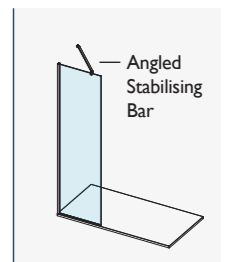

AYO® 8MM COMPLETE WETROOM KITS CLEAR GLASS – BRUSHED BRASS & MATTE NICKEL

For ease of ordering, we have created product codes for complete wetroom kits that cover the most popular wetroom configuration choices.

Each complete kit below includes a 8mm clear glass panel, a 15mm wall profile and a suitable stabilising bar solution.

8MM COMPLETE WETROOM KITS						
SIZE	CODE – BRUSHED BRASS	RRP Ex.VAT	RRP Inc.VAT	CODE – MATTE NICKEL	RRP Ex.VAT	RRP Inc.VAT
450mm	AYO8MWR45-CBRB	€849.00	€1,044.24	–	–	–
500mm	AYO8MWR50-CBRB	€849.00	€1,044.24	–	–	–
600mm	AYO8MWR60-CBRB	€868.00	€1,067.64	–	–	–
700mm	AYO8MWR70-CBRB	€704.00	€865.92	AYO8MWR70-CBRMN	€704.00	€865.92
760mm	AYO8MWR76-CBRB	€929.00	€1,142.67	–	–	–
800mm	AYO8MWR80-CBRB	€730.00	€897.90	AYO8MWR80-CBRMN	€730.00	€897.90
900mm	AYO8MWR90-CBRB	€759.00	€933.57	AYO8MWR90-CBRMN	€759.00	€933.57
1000mm	AYO8MWR100-CBRB	€788.00	€969.24	AYO8MWR100-CBRMN	€788.00	€969.24
1100mm	AYO8MWR110-CBRB	€816.00	€1,003.68	AYO8MWR110-CBRMN	€816.00	€1,003.68
1200mm	AYO8MWR120-CBRB	€851.00	€1,046.73	AYO8MWR120-CBRMN	€851.00	€1,046.73
1400mm	AYO8MWR140-CBRB	€919.00	€1,130.37	AYO8MWR140-CBRMN	€919.00	€1,130.37
1500mm	AYO8MWR150-CBRB	€1,064.00	€1,308.72	–	–	–
1600mm	AYO8MWR160-CBRB	€1,083.00	€1,276.74	–	–	–