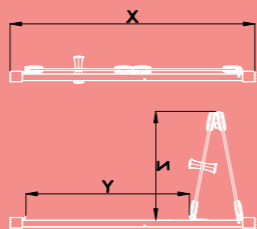

AVAILABLE
AUTUMN 2024

BIFOLD DOOR

BRUSHED BRASS

The space saving Ili Bifold door is perfect for use in smaller bathrooms or where space is restricted.

With flexibility in mind, the door opens inwards to create optimal access. The innovative magnetic bifold hinge creates seamless functionality as the door opens and closes. As is standard across the Ili collection, the bifold door comes with a reassuring lifetime guarantee for the ultimate peace of mind.

DOOR SIZE OPTIONS

PRODUCT DESCRIPTION	ADJUSTMENT SIZE MIN	ADJUSTMENT SIZE MAX	ACCESS	CODE BRUSHED BRASS	PRICE Ex.VAT	PRICE Inc.VAT
800mm	750mm	800mm	512mm	ILIBF80BRBC	€642.00	€789.66
900mm	850mm	900mm	571mm	ILIBF90BRBC	€674.00	€829.02
1000mm	950mm	1000mm	671mm	ILIBF100BRBC	€704.00	€865.92

SEMI FRAMED SIDE PANEL OPTIONS *(Includes Corner Profile)*

PRODUCT DESCRIPTION	ADJUSTMENT SIZE MIN	ADJUSTMENT SIZE MAX	CODE BRUSHED BRASS	PRICE Ex.VAT	PRICE Inc.VAT
700mm	665mm	690mm	ILISP70BRBC	€360.00	€442.80
800mm	765mm	790mm	ILISP80BRBC	€385.00	€473.55
900mm	865mm	890mm	ILISP90BRBC	€411.00	€505.53

COMPENSATING BAR

PRODUCT DESCRIPTION	COLOUR	CODE BRUSHED BRASS	PRICE Ex.VAT	PRICE Inc.VAT
Compensating Bar 25mm	Brushed Brass	ILICB25BRBC	€75.00	€92.25

BIFOLD - DOOR OPEN POSITION MEASUREMENTS

BIFOLD DOOR SIZE	X SIZE	Y SIZE	Z SIZE
800mm	750-800mm	512mm	333mm
900mm	850-900mm	571mm	379mm
1000mm	950-1000mm	671mm	431mm