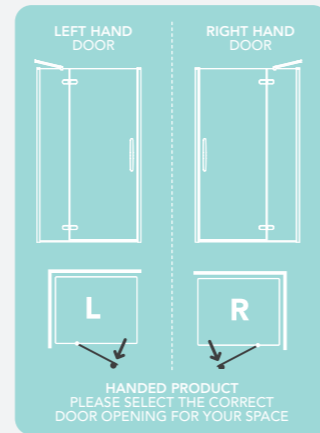

HINGE DOOR WITH INLINE PANEL IN ALCOVE - SILVER

HINGE & INLINE DOOR (RIGHT HAND) WITH SEMI FRAMED SIDE PANEL - MATTE BLACK

HINGE & INLINE DOOR (LEFT HAND) IN ALCOVE - SILVER

<b>8mm</b> TOUGHENED SAFETY GLASS	<b>2000mm</b> HEIGHT	<b>40mm</b> OVERALL PROFILE ADJUSTMENT	<b>10mm</b> ULTRA LOW BOTTOM RAIL	<b>CLEARVUE</b> GLASS COATING	<b>AVAILABLE IN SILVER &amp; MATTE BLACK</b>
<b>CRAFTED</b> HANDLE DESIGN	<b>ULTRA CLEAR</b> SEALS	<b>SEAMLESS</b> INTERIOR COVER STRIPS	<b>UNIVERSAL</b> LEFT OR RIGHT HAND OPENING	<b>LIFETIME</b> GUARANTEE	