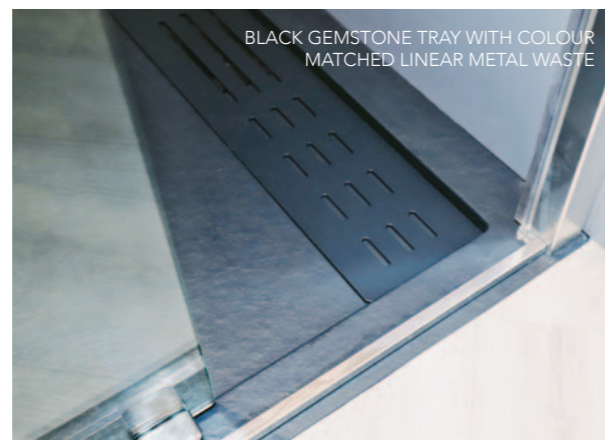

BLACK GEMSTONE TRAY WITH COLOUR
MATCHED LINEAR METAL WASTE