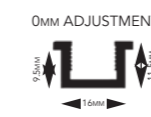

RECESSED FLOOR CHANNEL