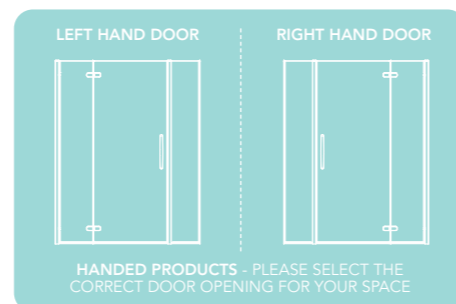

STEP 1 - SELECT SIZE OF ULTRA FRAMELESS CORNER SIDE PANEL

PRODUCT SIZE (mm)	ADJUSTMENT SIZE		CODE SILVER		CODE MATTE BLACK			
	MIN (mm)	MAX (mm)	PRICE Ex.VAT	PRICE Inc.VAT	PRICE Ex.VAT	PRICE Inc.VAT		
700	660	680	OROCSP70SC	€397.00	€488.31	—	—	
760	720	740	OROCSP76SC	€412.00	€506.76	—	—	
800	760	780	OROCSP80SC	€422.00	€519.06	OROCSP80BC	€425.00	€522.75
900	860	880	OROCSP90SC	€444.00	€546.12	OROCSP90BC	€449.00	€552.27
1000	960	980	OROCSP100SC	€468.00	€575.64	—	—	

STEP 2 - SELECT SIZE OF DOOR

PRODUCT SIZE (mm)	ADJUSTMENT SIZE			ACCESS (mm)	CODE SILVER		CODE MATTE BLACK		
	MIN (mm)	MAX (mm)	PRICE Ex.VAT		PRICE Inc.VAT	PRICE Ex.VAT	PRICE Inc.VAT		
1100 - Left Hand	1060	1100	740	OROHD110LSC	€1,246.00	€1,532.58	—	—	
1100 - Right Hand	1060	1100	740	OROHD110RSC	€1,246.00	€1,532.58	—	—	
1200 - Left Hand	1160	1200	740	OROHD120LSC	€1,246.00	€1,532.58	OROHD120LBC	€1,249.00	€1,536.27
1200 - Right Hand	1160	1200	740	OROHD120RSC	€1,246.00	€1,532.58	OROHD120RBC	€1,249.00	€1,536.27

STEP 3 - CHOOSE CORNER INLINE PANEL KIT SIZE

PRODUCT SIZE (mm)	CODE SILVER		CODE MATTE BLACK			
	PRICE Ex.VAT	PRICE Inc.VAT	PRICE Ex.VAT	PRICE Inc.VAT		
100	OROKIT5	€296.00	€364.08	—	—	
200	OROKIT6	€320.00	€393.60	—	—	
300	OROKIT7	€344.00	€423.12	OROKIT7B	€349.00	€429.27
400	OROKIT8	€371.00	€456.33	OROKIT8B	€398.00	€489.54

NOTE - HINGE AND INLINE DOOR SIZE PLUS CORNER INLINE PANEL SIZE WILL TOTAL TO THE WIDTH OF YOUR SHOWER TRAY.

*Tolerance of 20mm in the inline panel measurement reflecting the 20mm profile adjustment.

Each corner inline panel kit includes the following components: inline panel, bottom barrier bar and stabilising bar with fixing brackets. Ultra clear seal or 3M tape option supplied for corner inline panel fixation.