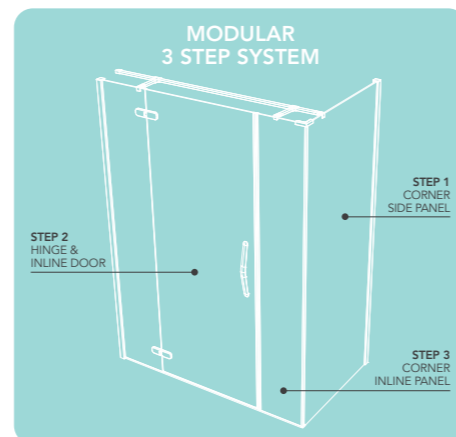

STEP 1 - SELECT SIZE OF ULTRA FRAMELESS CORNER SIDE PANEL

PRODUCT SIZE (mm)	ADJUSTMENT SIZE		CODE SILVER		CODE MATTE BLACK			
	MIN (mm)	MAX (mm)	PRICE Ex.VAT	PRICE Inc.VAT	PRICE Ex.VAT	PRICE Inc.VAT		
700	660	680	OROCSP70SC	€397.00	€488.31	—	—	
760	720	740	OROCSP76SC	€412.00	€506.76	—	—	
800	760	780	OROCSP80SC	€422.00	€519.06	OROCSP80BC	€425.00	€522.75
900	860	880	OROCSP90SC	€444.00	€546.12	OROCSP90BC	€449.00	€552.27
1000	960	980	OROCSP100SC	€468.00	€575.64	—	—	

STEP 2 - SELECT SIZE OF DOOR

PRODUCT SIZE (mm)	ADJUSTMENT SIZE			ACCESS (mm)	CODE SILVER		CODE MATTE BLACK		
	MIN (mm)	MAX (mm)	PRICE Ex.VAT		PRICE Inc.VAT	PRICE Ex.VAT	PRICE Inc.VAT		
1100 - Left Hand	1060	1100	740	OROHD110LSC	€1,246.00	€1,532.58	—	—	
1100 - Right Hand	1060	1100	740	OROHD110RSC	€1,246.00	€1,532.58	—	—	
1200 - Left Hand	1160	1200	740	OROHD120LSC	€1,246.00	€1,532.58	OROHD120LBC	€1,249.00	€1,536.27
1200 - Right Hand	1160	1200	740	OROHD120RSC	€1,246.00	€1,532.58	OROHD120RBC	€1,249.00	€1,536.27

STEP 3 - CHOOSE CORNER INLINE PANEL KIT SIZE

PRODUCT SIZE (mm)	CODE SILVER		CODE MATTE BLACK			
	PRICE Ex.VAT	PRICE Inc.VAT	PRICE Ex.VAT	PRICE Inc.VAT		
100	OROKIT5	€296.00	€364.08	—	—	
200	OROKIT6	€320.00	€393.60	—	—	
300	OROKIT7	€344.00	€423.12	OROKIT7B	€349.00	€429.27
400	OROKIT8	€371.00	€456.33	OROKIT8B	€398.00	€489.54

NOTE - HINGE AND INLINE DOOR SIZE PLUS CORNER INLINE PANEL SIZE WILL TOTAL TO THE WIDTH OF YOUR SHOWER TRAY.

*Tolerance of 20mm in the inline panel measurement reflecting the 20mm profile adjustment.

Each corner inline panel kit includes the following components: inline panel, bottom barrier bar and stabilising bar with fixing brackets. Ultra clear seal or 3M tape option supplied for corner inline panel fixation.