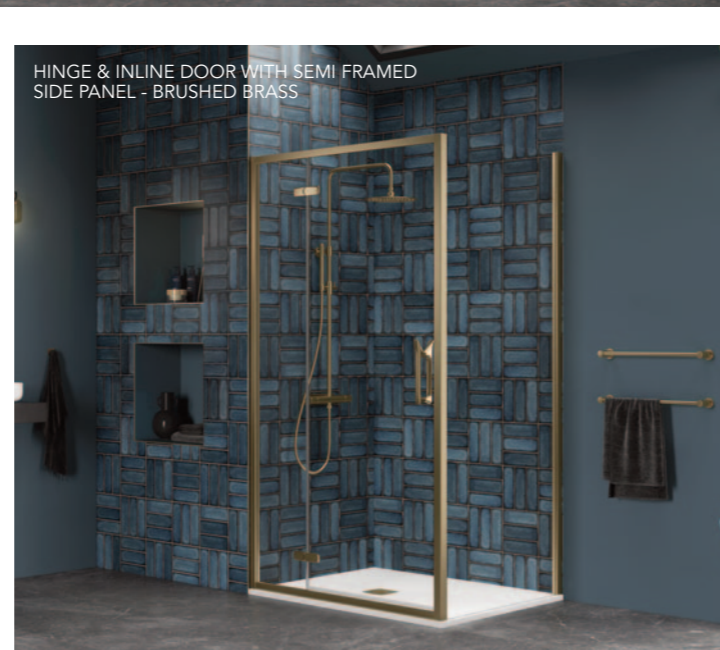

HINGE & INLINE DOOR WITH SEMI FRAMED SIDE PANEL - BRUSHED BRASS

ETO BRUSHED COLLECTION

HINGE & INLINE DOOR

BRUSHED BRASS

The impressive ETO Hinge and Inline door is the perfect option for those larger luxurious bathroom spaces.

The flawless semi framed profiles give this door a robust feel, whilst the crafted ETO handle provides optimal functionality with its integrated towel hook design.

Designed with purpose, the softly curved hinges are countersunk into the glass and their flush interior finish allows for ease of cleaning. As is standard across the ETO range, this door comes with ClearVue glass coating which repels grime and limescale build up.

DOOR SIZE OPTIONS

PRODUCT SIZE (mm)	ADJUSTMENT SIZE MIN (mm)	ADJUSTMENT SIZE MAX (mm)	ACCESS (mm)	CODE BRUSHED BRASS	PRICE Ex.VAT	PRICE Inc.VAT
1200	1150	1190	725	ETOHD120BRBC	€992.00	€1,220.00
1400	1350	1390	725	ETOHD140BRBC	€1,250.00	€1,538.00

SEMI FRAMED SIDE PANEL OPTIONS *(Includes Corner Profile)*

PRODUCT SIZE	ADJUSTMENT SIZE MIN	ADJUSTMENT SIZE MAX	CODE BRUSHED BRASS	PRICE Ex.VAT	PRICE Inc.VAT
700	660	680	ETOSP70BRBC	€470.00	€578.00
800	760	780	ETOSP80BRBC	€485.00	€597.00
900	860	880	ETOSP90BRBC	€497.00	€611.00
1000	960	980	ETOSP100BRBC	€512.00	€630.00

NOTE – An ETO Hinge & Inline Door installed with a side panel must be installed with the 10mm compensating profile supplied.

COMPENSATING PROFILE OPTIONS

PRODUCT DESCRIPTION	CODE BRUSHED BRASS	PRICE Ex.VAT	PRICE Inc.VAT
10mm Compensating Wall Profile*	ETOCB10BRB	€109.00	€134.00
25mm Compensating Wall Profile	ETOCB25BRB	€127.00	€156.00

Hinge & Inline Door is also suitable to be installed with an Inline Panel - For size options, please see page 90.
*10mm Compensating Wall Profile included with side panel.