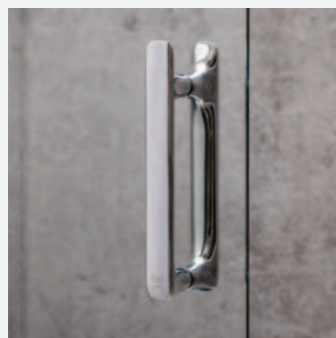

ONE DOOR SLIDING QUADRANT & OFFSET QUADRANT

SILVER MATTE BLACK

The Ili One Door Quadrant and Offset Quadrant are perfectly shaped to make the most out of a corner showering space.

This door has an incredibly smooth opening and closing action thanks to the silent wheel roller mechanism. The stainless steel rollers also boast a quick release design for hassle free cleaning. Clearvue hydrophobic coating resists the build up of grime and limescale on the glass.

DOOR SIZE OPTIONS

PRODUCT SIZE (mm)	ADJUSTMENT SIZE		ACCESS (mm)	PRICE		PRICE			
	MIN (mm)	MAX (mm)		Ex.VAT	Inc.VAT	Ex.VAT	Inc.VAT		
900mm	870-895mm	870-895mm	485mm	ILICOQ90SC	€799.00	€982.77	ILICOQ90BC	€878.00	€1,079.94
800 x 1000mm	770-795mm	970-995mm	436mm	ILICOQ80X100SC	€835.00	€1,027.05	ILICOQ80X100BC	€920.00	€1,131.60
800 x 1200mm	770-795mm	1170-1195mm	436mm	ILICOQ80X120SC	€895.00	€1,100.85	ILICOQ80X120BC	€985.00	€1,211.55
900 x 1200mm	870-895mm	1170-1195mm	485mm	ILICOQ90X120SC	€937.00	€1,152.51	ILICOQ90X120BC	€1,030.00	€1,266.90

CRAFTED ILI HANDLE WITH INTEGRATED ROBE HOOK FEATURE