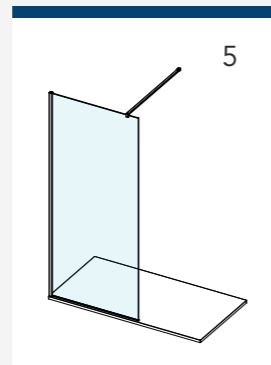

AYO® COLOUR CONFIGURATION GUIDE

Please note only configurations using 1200mm Straight Stabilising Bar, 650mm Angled Stabilising Bar, T Piece and Ultra Clear Corner Seal are possible in the premium colours;

- Brushed Brass (PVD)
- Matte Nickel (PVD)
- Polished Gold (PVD)
- Polished Stainless Steel
- White