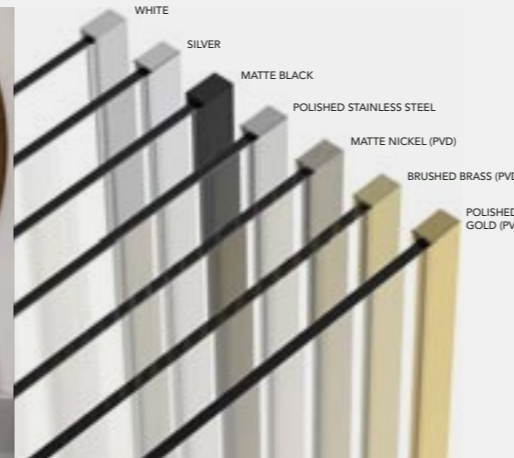

Please Note: Colour PVD Finishes only available on 1200mm straight or 650mm angled stabilising bars.