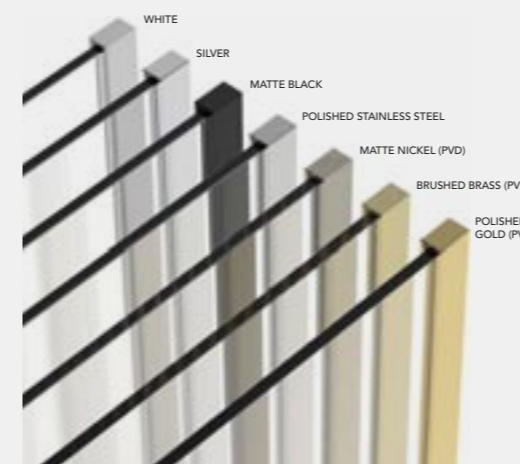

CONFIGURATION 21

- ×3 Glass Panels
- ×2 Wall Profiles
- ×1 Ultra Clear Corner Seal
- ×1 Glass Joining Bracket
- ×2 Straight Stabilising Bars
- ×1 T Piece

CONFIGURATION 20 IN POLISHED STAINLESS STEEL

CONFIGURATION 20 IN BLACK