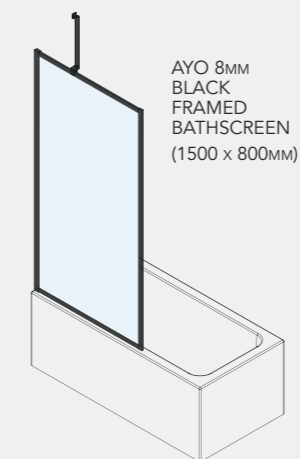

With a generous height of 1500mm, our AYO Bathscreens effectively contain splashes, keeping your bathroom floor dry while you enjoy your bath or shower.

The tactile glass finish boasts Clearvue protective coating which makes the glass panels easy to clean and maintain.

- 8mm**  
TOUGHENED SAFETY GLASS
- 1500mm**  
HEIGHT
- 350MM ANGLED STABILISING BAR INCLUDED**
- BLACK PROFILES ONLY**
- CONCEALED FIXINGS**
- CLEARVUE GLASS COATING**
- REVERSIBLE**
- FIXED BATHSCREEN**
- 20 YEAR GUARANTEE**

Expertly crafted, the AYO Framed Bathscreen will bring a harmonious look to the modern bathroom.

METAL FRAMEWORK SURROUNDS GLASS, ENSURING MAXIMUM DURABILITY

- 8mm TOUGHENED SAFETY GLASS
- 1500mm HEIGHT
- 350mm ANGLED STABILISING BAR INCLUDED
- CLEARVUE GLASS COATING
- BLACK PROFILES ONLY
- CONCEALED FIXINGS
- REVERSIBLE
- FIXED BATHSCREEN
- 20 YEAR GUARANTEE