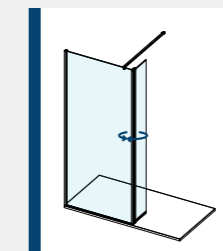

CHOOSE YOUR CONFIGURATION

8+10mm
TOUGHENED SAFETY GLASS

FOR A CORNER SPACE

FOR AN ALCOVE SPACE

CONFIGURATION 11

- x1 Glass Panel
- x1 Wall Profile
- x1 Straight Stabilising Bar
- x1 Rotating Panel