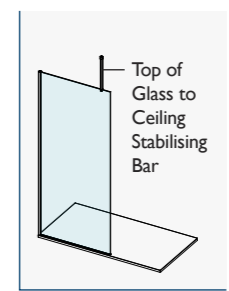

Other Stabilising Bars

PRODUCT DESCRIPTION	CODE - SILVER	CODE - BLACK
L Shape Stabilising Bar - Length 1410mm / Height 220mm	AYOLSSBS	AYOLSSBB
Rotating Panel Stabilising Bar - 1200mm	AYORPSBS	AYORPSBB
1200mm Double Glass Bracket Stabilising Bar	AYODGBSBS	AYODGBSBB
1200mm Cuttable Stabilising Bar with Angle & Straight Bracket	-	AYOCASSBB