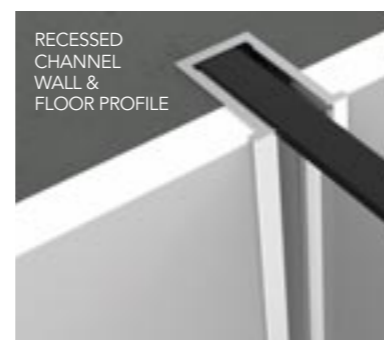

AYO® 8MM MODULAR – SILVER & BLACK CLEAR, OPAQUE & FLUTED GLASS OPTIONS

WETROOM PANEL 8mm GLASS / 2000mm HIGH
SUITABLE FOR USE ON WETROOM FLOOR OR TRAY

MODULAR WETROOM ORDER PROCESS:

STEP 1 – CHOOSE AYO 8mm PANEL(S) SIZE - CLEAR GLASS, OPAQUE GLASS OR FLUTED GLASS

STEP 2 – CHOOSE WALL PROFILE(S) (SILVER OR BLACK)

STEP 3 – CHOOSE STABILISING SOLUTION REQUIRED (SILVER OR BLACK)

STEP 4 – CHOOSE ACCESSORIES OPTIONS (IF REQUIRED)

STEP 1 – CHOOSE AYO 8MM PANEL SIZE CLEAR GLASS, OPAQUE GLASS OR FLUTED GLASS OPTIONS

SIZE	CODE - CLEAR GLASS	CODE - OPAQUE	CODE - FLUTED
300mm	AYO8MW30C	–	AYO8MW30FC
400mm	AYO8MW40C	–	–
450mm	AYO8MW45C	–	–
500mm	AYO8MW50C	–	–
600mm	AYO8MW60C	–	–
700mm	AYO8MW70C	–	AYO8MW70FC
760mm	AYO8MW76C	–	–
800mm	AYO8MW80C	AYO8MW80PC	AYO8MW80FC
900mm	AYO8MW90C	AYO8MW90PC	AYO8MW90FC
1000mm	AYO8MW100C	AYO8MW100PC	AYO8MW100FC
1100mm	AYO8MW110C	–	–
1200mm	AYO8MW120C	AYO8MW120PC	AYO8MW120FC
1400mm	AYO8MW140C	AYO8MW140PC	AYO8MW140FC
1500mm	AYO8MW150C	–	–
1600mm	AYO8MW160C	–	–

STEP 2 – WALL PROFILE (SILVER & BLACK)

PRODUCT DESCRIPTION	CODE - SILVER	CODE - BLACK
15mm Wall Profile	AYOMW15WJS	AYOMW15WJB
35mm Wall Profile	AYOMW35WJS	AYOMW35WJB
Recessed Channel Wall and Floor Profile 2000mm	AYOMWCWJS	AYOMWCWJB