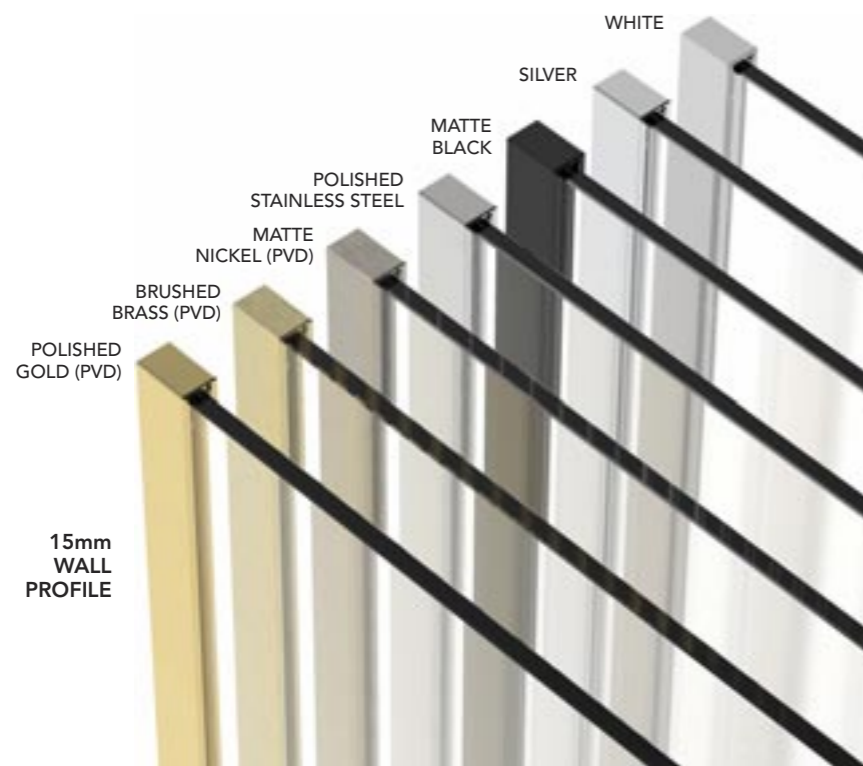

# AYO® COLOUR CONFIGURATION GUIDE

Please note only configurations using 1200mm Straight Stabilising Bar, 650mm Angled Stabilising Bar, T Piece and Ultra Clear Corner Seal are possible in the premium colours;

- Brushed Brass (PVD)
- Matte Nickel (PVD)
- Polished Gold (PVD)
- Polished Stainless Steel
- White

# PROFILE SOLUTIONS

An array of wall profile solutions provides maximum versatility as each AYO wetroom aspiration becomes the reality.

All profile solutions are available in the standard Silver and Black options.

## AYO COLOUR

Please note: 15mm Wall Profile is available the premium colours - White, Brushed Brass, Matte Nickel, Stainless Steel and Polished Gold.