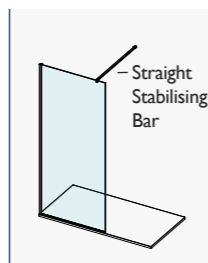

AYO® 10MM COMPLETE WETROOM KITS CLEAR GLASS – SILVER & BLACK

For ease of ordering, we have created product codes for complete wetroom kits that cover the most popular wetroom configuration choices.

Each complete kit below includes a 10mm clear glass panel, a 15mm wall profile and a suitable stabilising bar solution.
For 10mm Modular Wetroom Order Process, please go to page 189.

10MM COMPLETE WETROOM KITS

SIZE	CODE – SILVER	CODE – BLACK
300mm	AYO10MWR30SC	AYO10MWR30BC
400mm	AYO10MWR40SC	AYO10MWR40BC
450mm	AYO10MWR45SC	AYO10MWR45BC
500mm	AYO10MWR50SC	AYO10MWR50BC
600mm	AYO10MWR60SC	AYO10MWR60BC
700mm	AYO10MWR70SC	AYO10MWR70BC
760mm	AYO10MWR76SC	AYO10MWR76BC
800mm	AYO10MWR80SC	AYO10MWR80BC
900mm	AYO10MWR90SC	AYO10MWR90BC
1000mm	AYO10MWR100SC	AYO10MWR100BC
1100mm	AYO10MWR110SC	AYO10MWR110BC
1200mm	AYO10MWR120SC	AYO10MWR120BC
1400mm	AYO10MWR140SC	AYO10MWR140BC

Double Entry Wetroom 1200mm – Complete Package (Includes 2 1200mm Straight Stabilising Bars)
AYO10MWRD120SC AYO10MWRD120BC

350mm Angled Stabilising Bar included with 300 & 400mm COMPLETE wetroom kits.
650mm Angled Stabilising Bar included with 450, 500 & 600mm COMPLETE wetroom kits.
1200mm Straight Stabilising Bar included with COMPLETE wetroom kits over 700mm.

10MM COMPLETE WETROOM SIDE PANEL KITS*

SIZE	CODE – SILVER	CODE – BLACK
700mm	AYO10MWR70TSC	AYO10MWR70TBC
760mm	AYO10MWR76TSC	AYO10MWR76TBC
800mm	AYO10MWR80TSC	AYO10MWR80TBC
900mm	AYO10MWR90TSC	AYO10MWR90TBC
1000mm	AYO10MWR100TSC	AYO10MWR100TBC

*1200mm Straight Stabilising Bar and T Piece included with COMPLETE Wetroom Side Panel Kits

NOTE: 2 PACK DELIVERY
Pack 1 – Glass Panel
Pack 2 – Wall Profile & Stabiliser

10MM ROTATING PANELS*

SIZE	CODE – SILVER	CODE – BLACK
300mm	AYO10RP30SC	AYO10RP30BC
450mm	AYO10RP45SC	AYO10RP45BC
500mm	AYO10RP50SC	AYO10RP50BC

*Rotating Panels can be retrofitted.

ACCESSORIES

SIZE	CODE – SILVER	CODE – BLACK
T-Piece	AYOTPS	AYOTPB

For Hinge Rotating Deflector Panels - Silver & Black, please see page 174.