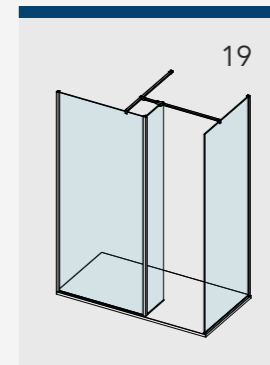

AYO® COLOUR CONFIGURATION GUIDE

Please note only configurations using 1200mm Straight Stabilising Bar, 650mm Angled Stabilising Bar, T Piece and Ultra Clear Corner Seal are possible in the premium colours;

- Brushed Brass (PVD)
- Matte Nickel (PVD)
- Polished Gold (PVD)
- Polished Stainless Steel
- White