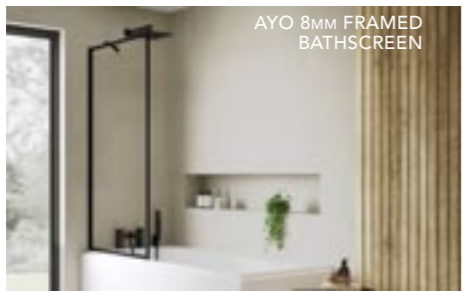

AYO® 8MM BATHSCREENS

AYO 8MM BATHSCREENS - CLEAR GLASS

PRODUCT DESCRIPTION	COLOUR	CODE
1500 x 800mm Bathscreen	Silver	AYO8BSSC
1500 x 800mm Bathscreen	Black	AYO8BSBC
1500 x 800mm Framed Bathscreen	Black	AYO8FBSBBC
1500 x 800mm Linear Bathscreen	Black	AYO8FHBSBBC
1500 x 800mm Bathscreen	Brushed Brass	AYO8BSBRBC

NEW – AYO 8MM BATHSCREENS - FLUTED GLASS

PRODUCT DESCRIPTION	COLOUR	CODE
8mm Frameless Bathscreen 800 x 1500mm - Fluted Glass Includes 15mm Wall Profile & 350mm Angled Stabilising Bar	Silver	AYO8BSFSC
8mm Frameless Bathscreen 800 x 1500mm - Fluted Glass Includes 15mm Wall Profile & 350mm Angled Stabilising Bar	Black	AYO8BSFBC
8mm Frameless Bathscreen 800 x 1500mm - Fluted Glass Includes 15mm Wall Profile & 350mm Angled Stabilising Bar	Brushed Brass	AYO8BSFBRBC
1500 x 800mm Framed Bathscreen - Fluted Glass	Silver	AYO8FBSBFSC