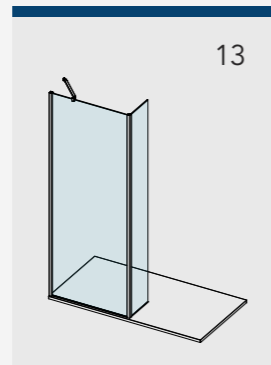

AYO® COLOUR CONFIGURATION GUIDE

Please note only configurations using 1200mm Straight Stabilising Bar, 650mm Angled Stabilising Bar, T Piece and Ultra Clear Corner Seal are possible in the premium colours;

- Brushed Brass (PVD)
- Matte Nickel (PVD)
- Polished Gold (PVD)
- Polished Stainless Steel
- White