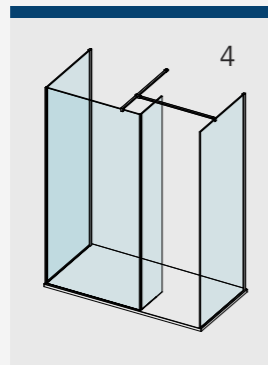

AYO® COLOUR CONFIGURATION GUIDE

Please note only configurations using 1200mm Straight Stabilising Bar, 650mm Angled Stabilising Bar, T Piece and Ultra Clear Corner Seal are possible in the premium colours;

- Brushed Brass (PVD)
- Matte Nickel (PVD)
- Polished Gold (PVD)
- Polished Stainless Steel
- White