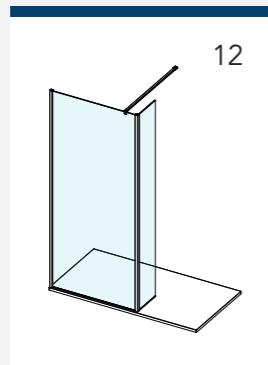

AYO® COLOUR CONFIGURATION GUIDE

Please note only configurations using 1200mm Straight Stabilising Bar, 650mm Angled Stabilising Bar, T Piece and Ultra Clear Corner Seal are possible in the premium colours;

- Brushed Brass (PVD)
- Matte Nickel (PVD)
- Polished Gold (PVD)
- Polished Stainless Steel
- White