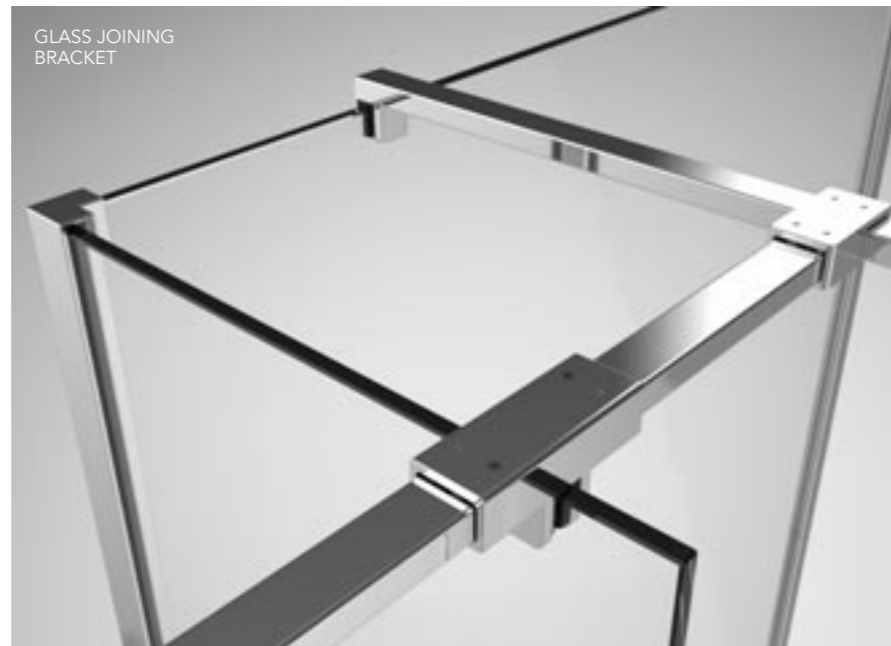

GLASS JOINING BRACKET