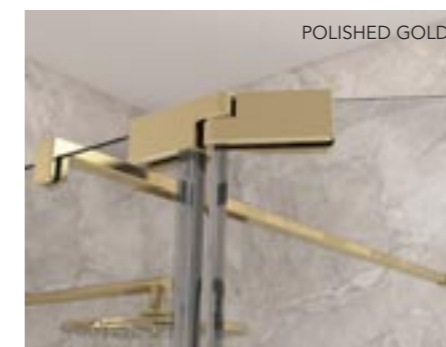

HINGED ROTATING DEFLECTOR PANEL

The AYO Hinge Rotating Deflector Panel offers both visual appeal and practical functionality.

Designed to fit alongside an AYO wetroom panel, these minimalist glass rotating panels can be folded to an impressive 180 degrees. This allows for generous access to the shower, whilst protecting the bathroom from unwanted water splash.

Available in a variety of premium colour finishes, there is an option to suit all bathroom needs. The frameless design of the hinge rotating panel delivers an effortless luxury to the wetroom shower zone.

8mm TOUGHENED SAFETY GLASS	2000mm HEIGHT	REVERSIBLE	WETROOM OR SHOWER TRAY INSTALLATION