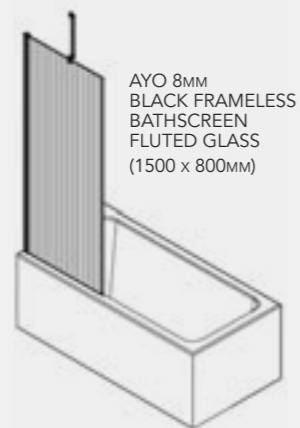

AYO 8MM BLACK FRAMELESS BATHSCREEN FLUTED GLASS (1500 x 800MM)

8mm TOUGHENED SAFETY GLASS	1500mm HEIGHT	350MM ANGLED STABILISING BAR INCLUDED
CONCEALED FIXINGS	REVERSIBLE	FIXED BATHSCREEN
CLEARVUE GLASS COATING	20 YEAR GUARANTEE