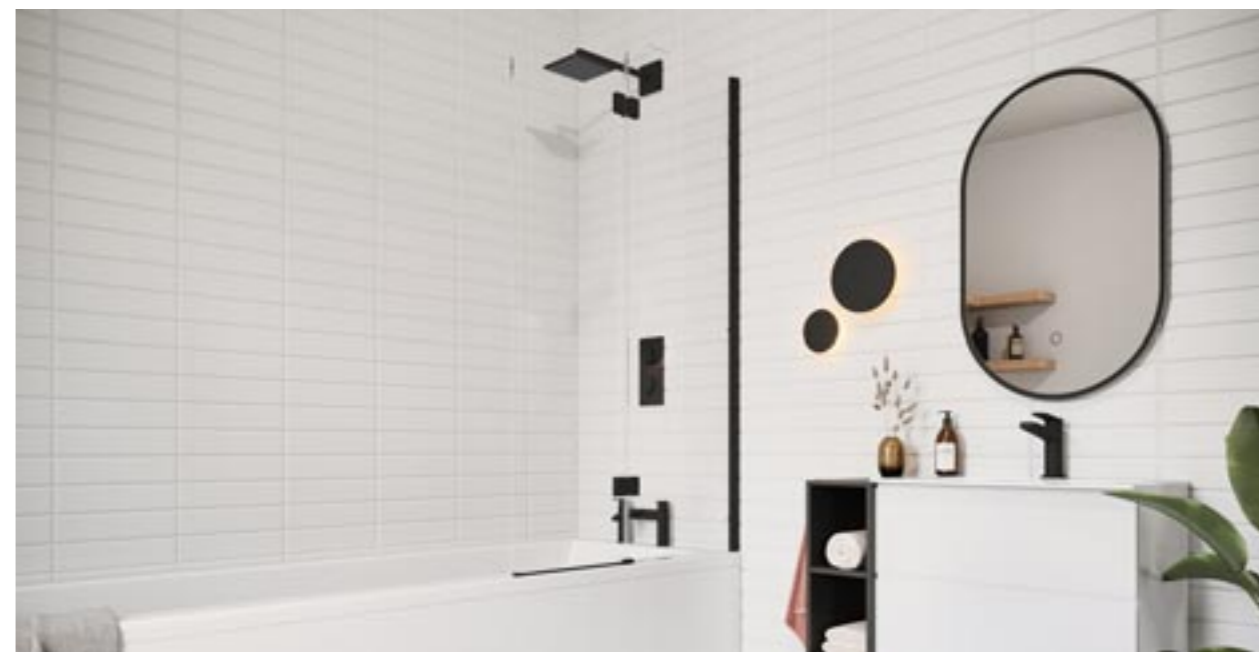

NEW - AYO 8MM LINEAR FRAMED WETROOM - ROTATING DEFLECTOR PANELS

SIZE	CODE - BLACK
300mm - COMING JANUARY 2024	AYO8RPFHB30BC
450mm - COMING JANUARY 2024	AYO8RPFHB45BC

AYO 8MM LINEAR WETROOM SIDE PANEL COLLECTION - COMPLETE PACKAGES (WITH T-PIECE)

PRODUCT DESCRIPTION	CODE - BLACK
700mm - Complete Package	AYO8MWRFHB70TBC
760mm - Complete Package	AYO8MWRFHB76TBC
800mm - Complete Package	AYO8MWRFHB80TBC
900mm - Complete Package	AYO8MWRFHB90TBC
1000mm - Complete Package	AYO8MWRFHB100TBC

ACCESSORIES - BLACK

PRODUCT DESCRIPTION	CODE - BLACK
1200mm Straight Stabilising Bar	AYOSSBB
1400mm Straight Stabilising Bar	AYO140SSBB
L Shape Stabilising Bar - Length 1410mm / Height 220mm	AYOLSBB
Top of Glass to Ceiling Bar - 600mm	AYOCSBB
Two Piece Floor to Ceiling Stabilising Bar	AYOF2CSBB

VERVE

8MM BATHSCREENS

VERVE 8MM BATHSCREENS

PRODUCT DESCRIPTION	CODE
8mm Two Panel Hinged Bathscreen (1 Fixed Panel / 1 Rotating Panel - Square Edge) - Silver	VBS13SC
8mm Two Panel Hinged Bathscreen (1 Fixed Panel / 1 Rotating Panel - Square Edge) - Black	VBS13BC
8mm Two Panel Hinged Bathscreen (1 Fixed Panel / 1 Rotating Panel - Square Edge) - Brushed Brass	VBS13BRBC