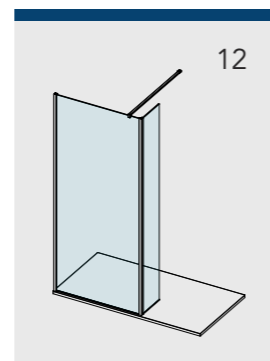

FRAMED ROTATING DEFLECTOR PANEL

FIXED & ROTATING

Transform your daily routine with the new AYO wetroom rotating panels available in two striking finishes, AYO Framed and AYO Linear framed matte black.

Crafted with elegance and modern aesthetics in mind. The 180-degree rotation mechanism is designed for smooth and silent operation, adding a touch of convenience and luxury to your daily routine while enhancing the overall visual appeal of your bathroom.

8mm TOUGHENED SAFETY GLASS	2000mm HEIGHT	REVERSIBLE	WETROOM OR SHOWER TRAY INSTALLATION
CLEARVUE GLASS COATING	ANODISED BLACK PROFILES ONLY	CONCEALED FIXINGS	ALTERNATIVE FIXING OPTIONS
ANODISED MATTE BLACK METAL FRAME	20 YEAR GUARANTEE