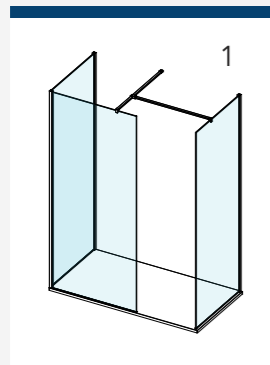

AYO® COLOUR CONFIGURATION GUIDE

Please note only configurations using 1200mm Straight Stabilising Bar, 650mm Angled Stabilising Bar, T Piece and Ultra Clear Corner Seal are possible in the premium colours;

- Brushed Brass (PVD)
- Matte Nickel (PVD)
- Polished Gold (PVD)
- Polished Stainless Steel
- White