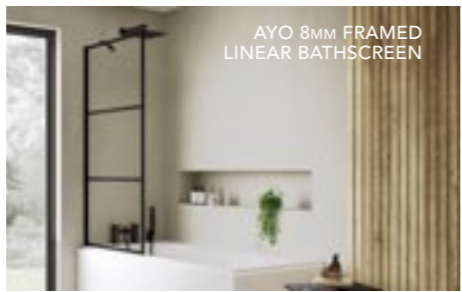

AYO® 8MM BATHSCREENS

AYO 8MM BATHSCREENS - CLEAR GLASS

PRODUCT DESCRIPTION	COLOUR	CODE
1500 x 800mm Bathscreen	Silver	AYO8BSSC
1500 x 800mm Bathscreen	Black	AYO8BSBC
1500 x 800mm Framed Bathscreen	Black	AYO8FBSBBC
1500 x 800mm Linear Bathscreen	Black	AYO8FHBSBBC
1500 x 800mm Bathscreen	Brushed Brass	AYO8BSBRBC

NEW – AYO 8MM BATHSCREENS - FLUTED GLASS

PRODUCT DESCRIPTION	COLOUR	CODE
8mm Frameless Bathscreen 800 x 1500mm - Fluted Glass Includes 15mm Wall Profile & 350mm Angled Stabilising Bar	Silver	AYO8BSFSC
8mm Frameless Bathscreen 800 x 1500mm - Fluted Glass Includes 15mm Wall Profile & 350mm Angled Stabilising Bar	Black	AYO8BSFBC
8mm Frameless Bathscreen 800 x 1500mm - Fluted Glass Includes 15mm Wall Profile & 350mm Angled Stabilising Bar	Brushed Brass	AYO8BSFBRBC
1500 x 800mm Framed Bathscreen - Fluted Glass	Silver	AYO8FBSBFSC