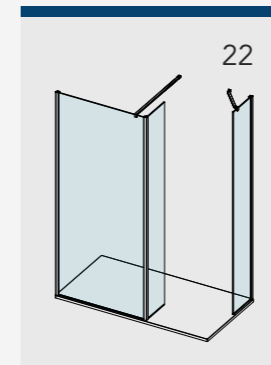

AYO® COLOUR CONFIGURATION GUIDE

Please note only configurations using 1200mm Straight Stabilising Bar, 650mm Angled Stabilising Bar, T Piece and Ultra Clear Corner Seal are possible in the premium colours;

- Brushed Brass (PVD)
- Matte Nickel (PVD)
- Polished Gold (PVD)
- Polished Stainless Steel
- White