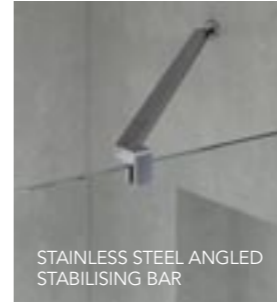

Other Stabilising Bars

PRODUCT DESCRIPTION	CODE - SILVER	CODE - BLACK
L Shape Stabilising Bar - Length 1410mm / Height 220mm	AYOLSSBS	AYOLSSBB
Rotating Panel Stabilising Bar - 1200mm	AYORPSBS	AYORPSBB
1200mm Double Glass Bracket Stabilising Bar	AYODGBSBS	AYODGBSBB
1200mm Cuttable Stabilising Bar with Angle & Straight Bracket	-	AYOCASSBB