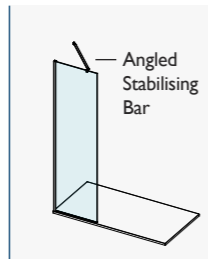

AYO® 10MM COMPLETE WETROOM KITS CLEAR GLASS – SILVER & BLACK

For ease of ordering, we have created product codes for complete wetroom kits that cover the most popular wetroom configuration choices.

Each complete kit below includes a 10mm clear glass panel, a 15mm wall profile and a suitable stabilising bar solution.
For 10mm Modular Wetroom Order Process, please go to page 189.

10MM COMPLETE WETROOM KITS

SIZE	CODE – SILVER	CODE – BLACK
300mm	AYO10MWR30SC	AYO10MWR30BC
400mm	AYO10MWR40SC	AYO10MWR40BC
450mm	AYO10MWR45SC	AYO10MWR45BC
500mm	AYO10MWR50SC	AYO10MWR50BC
600mm	AYO10MWR60SC	AYO10MWR60BC
700mm	AYO10MWR70SC	AYO10MWR70BC
760mm	AYO10MWR76SC	AYO10MWR76BC
800mm	AYO10MWR80SC	AYO10MWR80BC
900mm	AYO10MWR90SC	AYO10MWR90BC
1000mm	AYO10MWR100SC	AYO10MWR100BC
1100mm	AYO10MWR110SC	AYO10MWR110BC
1200mm	AYO10MWR120SC	AYO10MWR120BC
1400mm	AYO10MWR140SC	AYO10MWR140BC

Double Entry Wetroom 1200mm – Complete Package (Includes 2 1200mm Straight Stabilising Bars)
AYO10MWRD120SC AYO10MWRD120BC

350mm Angled Stabilising Bar included with 300 & 400mm COMPLETE wetroom kits.
650mm Angled Stabilising Bar included with 450, 500 & 600mm COMPLETE wetroom kits.
1200mm Straight Stabilising Bar included with COMPLETE wetroom kits over 700mm.

10MM COMPLETE WETROOM SIDE PANEL KITS*

SIZE	CODE – SILVER	CODE – BLACK
700mm	AYO10MWR70TSC	AYO10MWR70TBC
760mm	AYO10MWR76TSC	AYO10MWR76TBC
800mm	AYO10MWR80TSC	AYO10MWR80TBC
900mm	AYO10MWR90TSC	AYO10MWR90TBC
1000mm	AYO10MWR100TSC	AYO10MWR100TBC

*1200mm Straight Stabilising Bar and T Piece included with COMPLETE Wetroom Side Panel Kits

NOTE: 2 PACK DELIVERY
Pack 1 – Glass Panel
Pack 2 – Wall Profile & Stabiliser

10MM ROTATING PANELS*

SIZE	CODE – SILVER	CODE – BLACK
300mm	AYO10RP30SC	AYO10RP30BC
450mm	AYO10RP45SC	AYO10RP45BC
500mm	AYO10RP50SC	AYO10RP50BC

*Rotating Panels can be retrofitted.

ACCESSORIES

SIZE	CODE – SILVER	CODE – BLACK
T-Piece	AYOTPS	AYOTPB

For Hinge Rotating Deflector Panels - Silver & Black, please see page 174.