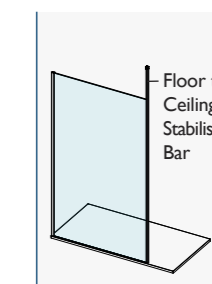

Other Stabilising Bars

PRODUCT DESCRIPTION	CODE - SILVER	CODE - BLACK
L Shape Stabilising Bar - Length 1410mm / Height 220mm	AYOLSSBS	AYOLSSBB
Rotating Panel Stabilising Bar - 1200mm	AYORPSBS	AYORPSBB
1200mm Double Glass Bracket Stabilising Bar	AYODGBSBS	AYODGBSBB
1200mm Cuttable Stabilising Bar with Angle & Straight Bracket	–	AYODGBSBB