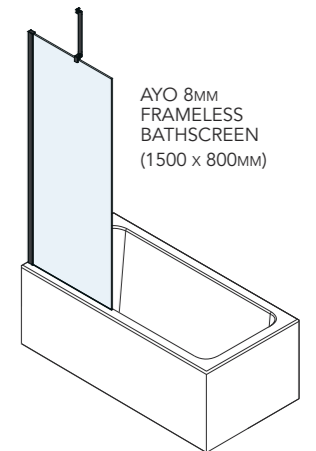

AYO 8MM
FRAMELESS
BATHSCREEN
(1500 x 800MM)