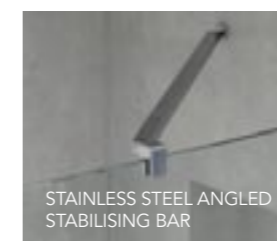

Other Stabilising Bars

PRODUCT DESCRIPTION	CODE - SILVER	CODE - BLACK
L Shape Stabilising Bar - Length 1410mm / Height 220mm	AYOLSSBS	AYOLSSBB
Rotating Panel Stabilising Bar - 1200mm	AYORPSBS	AYORPSBB
1200mm Double Glass Bracket Stabilising Bar	AYODGBSBS	AYODGBSBB
1200mm Cuttable Stabilising Bar with Angle & Straight Bracket	–	AYODGBSBB