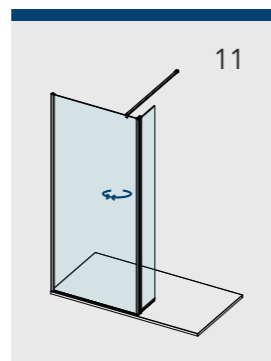

FRAMED ROTATING DEFLECTOR PANEL

FIXED & ROTATING

Transform your daily routine with the new AYO wetroom rotating panels available in two striking finishes, AYO Framed and AYO Linear framed matte black.

Crafted with elegance and modern aesthetics in mind. The 180-degree rotation mechanism is designed for smooth and silent operation, adding a touch of convenience and luxury to your daily routine while enhancing the overall visual appeal of your bathroom.

8mm TOUGHENED SAFETY GLASS	2000mm HEIGHT	REVERSIBLE	WETROOM OR SHOWER TRAY INSTALLATION
CLEARVUE GLASS COATING	ANODISED BLACK PROFILES ONLY	CONCEALED FIXINGS	ALTERNATIVE FIXING OPTIONS
ANODISED MATTE BLACK METAL FRAME	20 YEAR GUARANTEE