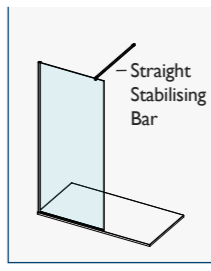

650mm Angled Stabilising Bar included with 450, 500 & 600mm COMPLETE wetroom kits.
1200mm Straight Stabilising Bar included with COMPLETE wetroom kits over 700mm.

ACCESSORIES

SIZE	CODE – BRUSHED BRASS	CODE – POLISHED GOLD
T-Piece	AYOTP-CBRB	AYOTP-CPG

For Hinge Rotating Deflector Panels -
Brushed Brass & Polished Gold, please see page 174.

AYO® 10MM COMPLETE WETROOM KITS CLEAR GLASS – POLISHED STAINLESS STEEL & MATTE NICKEL

For ease of ordering, we have created product codes for complete wetroom kits that cover the most popular wetroom configuration choices.

Each complete kit below includes a 10mm clear glass panel, a 15mm wall profile and a suitable stabilising bar solution.

10MM COMPLETE WETROOM KITS

SIZE	CODE – POLISHED S/STEEL	CODE – MATTE NICKEL
450mm	AYO10MWR45-SS	AYO10MWR45-CBRMN
500mm	AYO10MWR50-SS	AYO10MWR50-CBRMN
600mm	AYO10MWR60-SS	AYO10MWR60-CBRMN
700mm	AYO10MWR70-SS	AYO10MWR70-CBRMN
760mm	AYO10MWR76-SS	AYO10MWR76-CBRMN
800mm	AYO10MWR80-SS	AYO10MWR80-CBRMN
900mm	AYO10MWR90-SS	AYO10MWR90-CBRMN
1000mm	AYO10MWR100-SS	AYO10MWR100-CBRMN
1100mm	AYO10MWR110-SS	AYO10MWR110-CBRMN
1200mm	AYO10MWR120-SS	AYO10MWR120-CBRMN
1400mm	AYO10MWR140-SS	AYO10MWR140-CBRMN

650mm Angled Stabilising Bar included with 450, 500 & 600mm COMPLETE wetroom kits. 1200mm Straight Stabilising Bar included with COMPLETE wetroom kits over 700mm.

ACCESSORIES

SIZE	CODE – POLISHED S/STEEL	CODE – MATTE NICKEL
T-Piece	AYOTPS	AYOTP-CBRMN

For Hinge Rotating Deflector Panels -
Polished Stainless Steel & Matte Nickel, please see page 174.