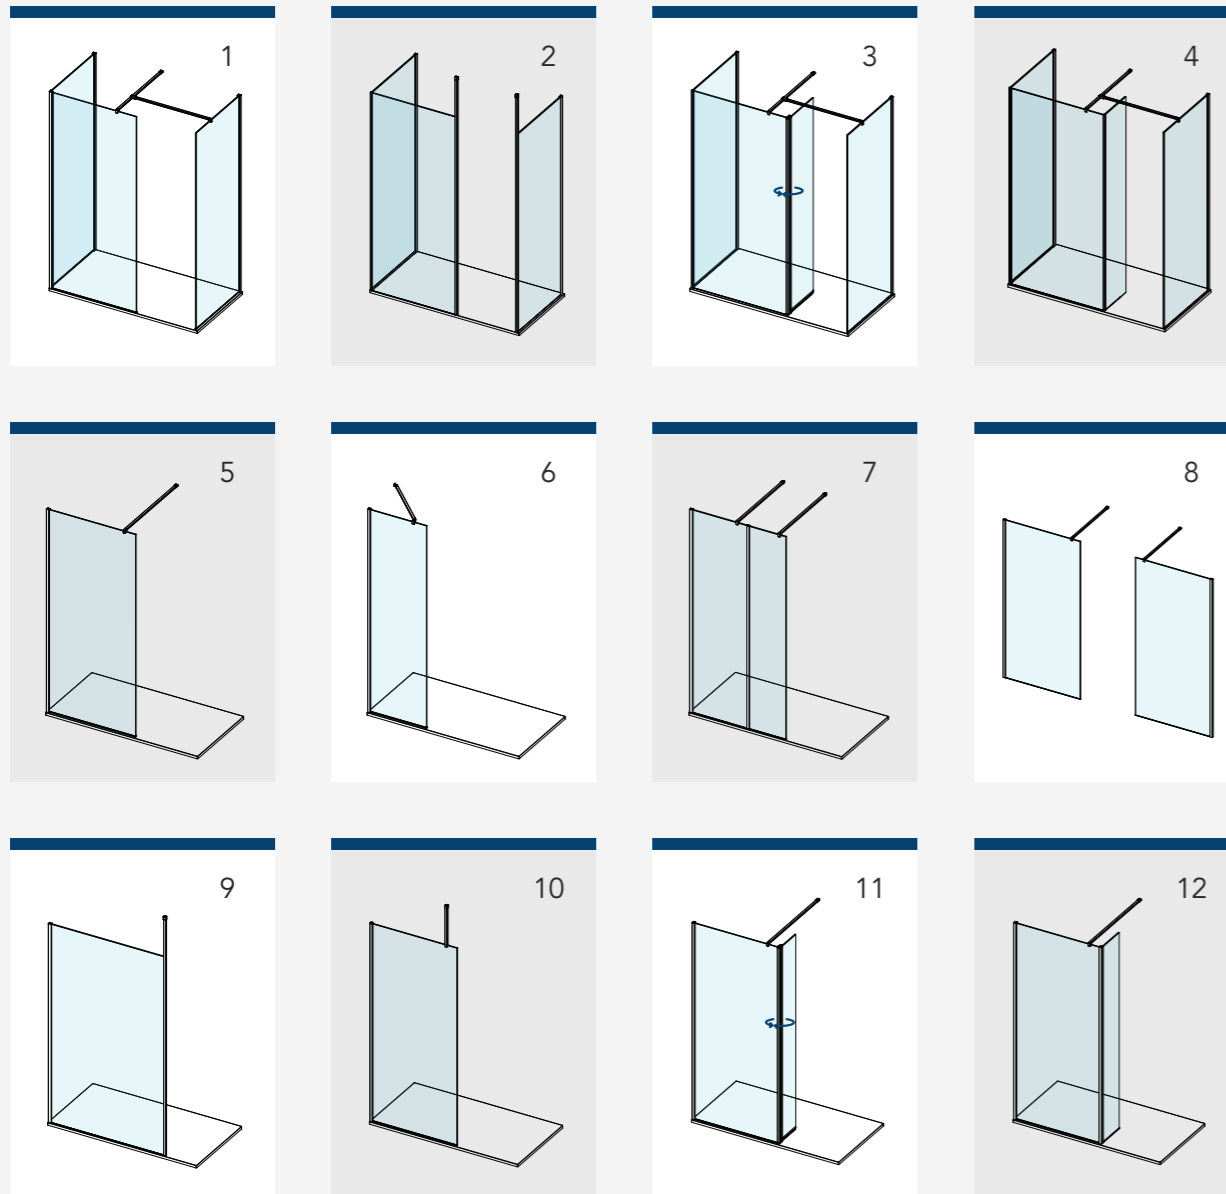

SILVER & MATTE BLACK CONFIGURATION GUIDE

With an almost infinite choice of wetroom configurations, AYO provides maximum flexibility as you personalise your dream shower space.

– Indicates Rotating Deflector Panel