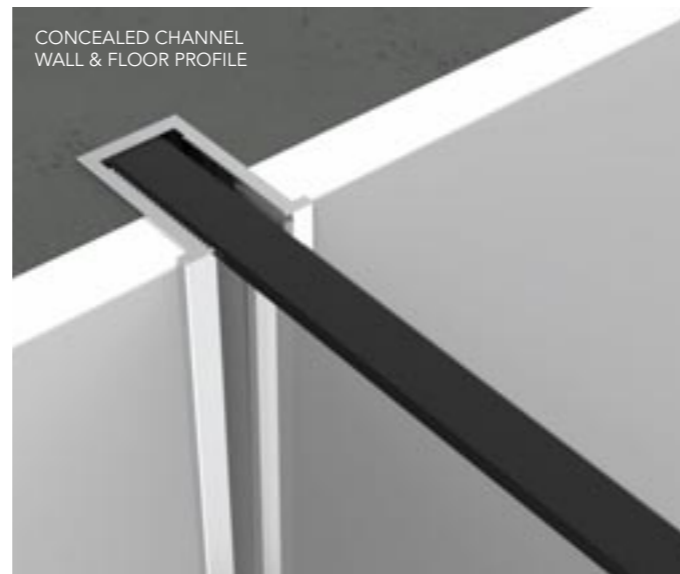

PROFILE SOLUTIONS

An array of wall profile solutions provides maximum versatility as each AYO wetroom aspiration becomes the reality.

All profile solutions are available in the standard Silver and Black options.

AYO COLOUR

Please note: 15mm Wall Profile is available the premium colours - White, Brushed Brass, Matte Nickel, Stainless Steel and Polished Gold.

SEAL SOLUTIONS

AYO maximizes your shower's visual appeal by offering an extensive selection of discreet ultra clear seal options.