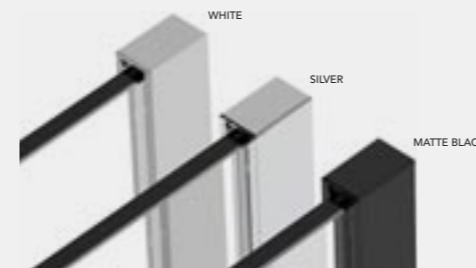

AVAILABLE IN SILVER, MATTE BLACK AND WHITE

*Please Note:
Rotating Deflector Panels available in Silver and Black only.