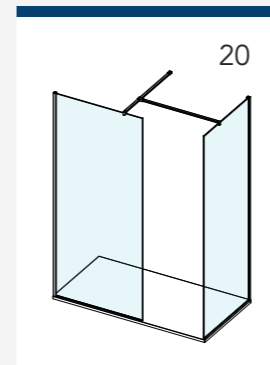

AYO® COLOUR CONFIGURATION GUIDE

Please note only configurations using 1200mm Straight Stabilising Bar, 650mm Angled Stabilising Bar, T Piece and Ultra Clear Corner Seal are possible in the premium colours;

- Brushed Brass (PVD)
- Matte Nickel (PVD)
- Polished Gold (PVD)
- Polished Stainless Steel
- White