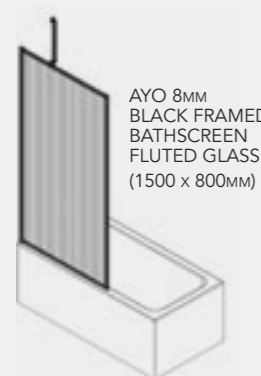

NEW

FRAMED BATHSCREEN - FLUTED GLASS

Elevate your bathing experience and bring a touch of sophistication to your bathroom with our 8mm Fluted Glass Framed Bathscreen available in matte black. The unique design enhances privacy while allowing soft, diffused light to filter through, creating a cozy ambience. Elevate your bathing experience and bring a touch of sophistication to your bathroom with our 8mm Fluted Glass Framed Bathscreen available in matte black. The unique design enhances privacy while allowing soft, diffused light to filter through, creating a cozy ambience.

With a generous height of 1500mm, our AYO Bathscreens effectively contain splashes, keeping your bathroom floor dry while you enjoy your bath or shower.

The tactile glass finish boasts Clearvue protective coating which makes the glass panels easy to clean and maintain.

- **8mm**
  TOUGHENED SAFETY GLASS
- **1500mm**
  HEIGHT
- **350MM ANGLED STABILISING BAR INCLUDED**
- **BLACK PROFILES ONLY**
- **CONCEALED FIXINGS**
- **CLEARVUE GLASS COATING**
- **REVERSIBLE**
- **FIXED BATHSCREEN**
- **20 YEAR GUARANTEE**