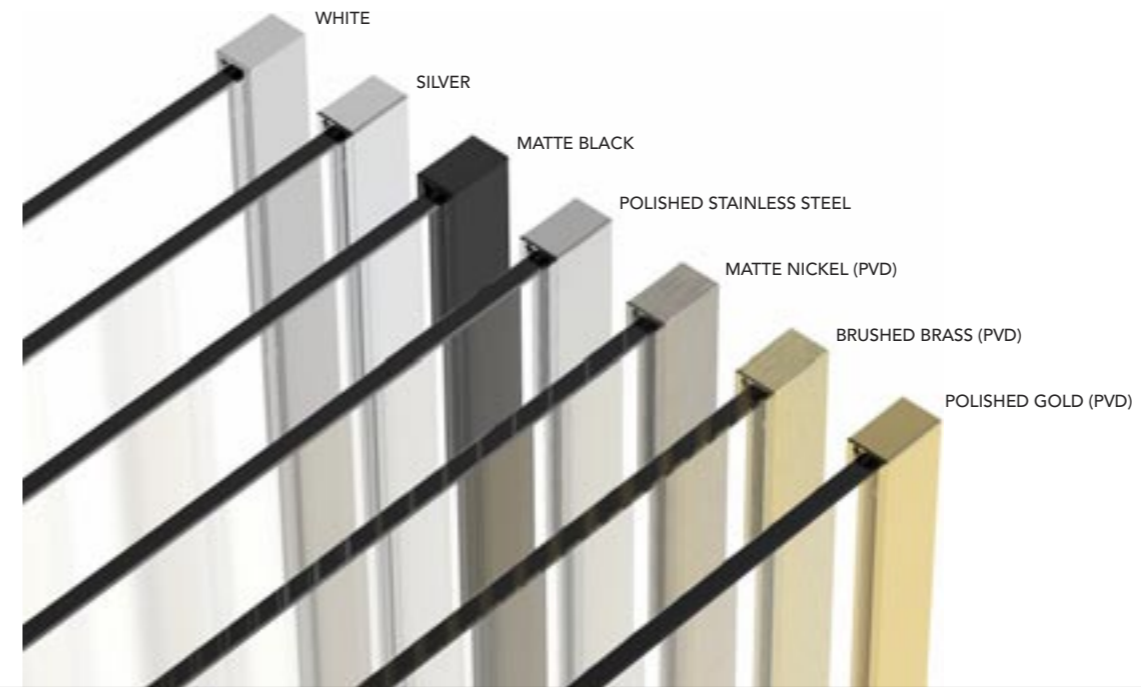

AYO® COLOUR CONFIGURATION GUIDE

Please note only configurations using 1200mm Straight Stabilising Bar, 650mm Angled Stabilising Bar, T Piece and Ultra Clear Corner Seal are possible in the premium colours;

- Brushed Brass (PVD)
- Matte Nickel (PVD)
- Polished Gold (PVD)
- Polished Stainless Steel
- White