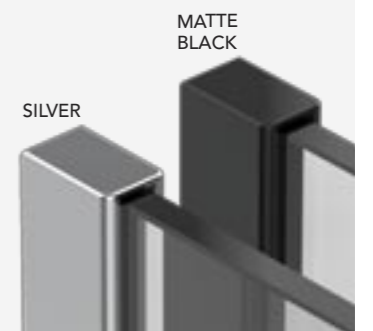

SILVER & MATTE BLACK CONFIGURATION GUIDE

With an almost infinite choice of wetroom configurations, AYO provides maximum flexibility as you personalise your dream shower space.

– Indicates Rotating Deflector Panel