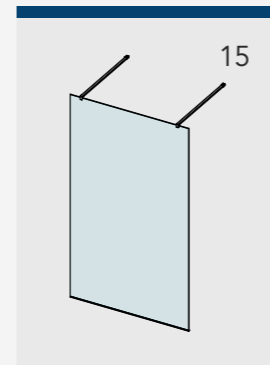

AYO® COLOUR CONFIGURATION GUIDE

Please note only configurations using 1200mm Straight Stabilising Bar, 650mm Angled Stabilising Bar, T Piece and Ultra Clear Corner Seal are possible in the premium colours;

- Brushed Brass (PVD)
- Matte Nickel (PVD)
- Polished Gold (PVD)
- Polished Stainless Steel
- White