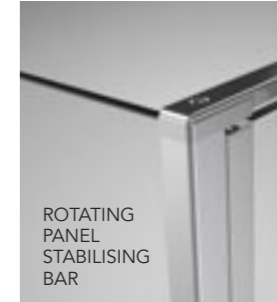

Other Stabilising Bars

PRODUCT DESCRIPTION	CODE - SILVER	CODE - BLACK
L Shape Stabilising Bar - Length 1410mm / Height 220mm	AYOLSSBS	AYOLSSBB
Rotating Panel Stabilising Bar - 1200mm	AYORPSBS	AYORPSBB
1200mm Double Glass Bracket Stabilising Bar	AYODGBSBS	AYODGBSBB
1200mm Cuttable Stabilising Bar with Angle & Straight Bracket	-	AYOCASSBB