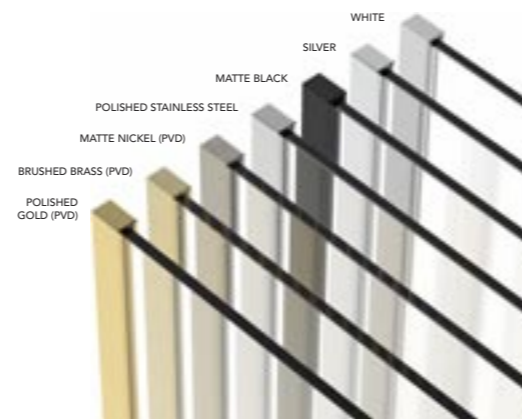

HINGED ROTATING DEFLECTOR PANEL

The AYO Hinge Rotating Deflector Panel offers both visual appeal and practical functionality.

Designed to fit alongside an AYO wetroom panel, these minimalist glass rotating panels can be folded to an impressive 180 degrees. This allows for generous access to the shower, whilst protecting the bathroom from unwanted water splash.

Available in a variety of premium colour finishes, there is an option to suit all bathroom needs. The frameless design of the hinge rotating panel delivers an effortless luxury to the wetroom shower zone.

8mm TOUGHENED SAFETY GLASS	2000mm HEIGHT	REVERSIBLE	WETROOM OR SHOWER TRAY INSTALLATION