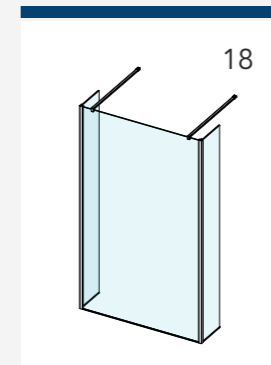

AYO® COLOUR CONFIGURATION GUIDE

Please note only configurations using 1200mm Straight Stabilising Bar, 650mm Angled Stabilising Bar, T Piece and Ultra Clear Corner Seal are possible in the premium colours;

- Brushed Brass (PVD)
- Matte Nickel (PVD)
- Polished Gold (PVD)
- Polished Stainless Steel
- White