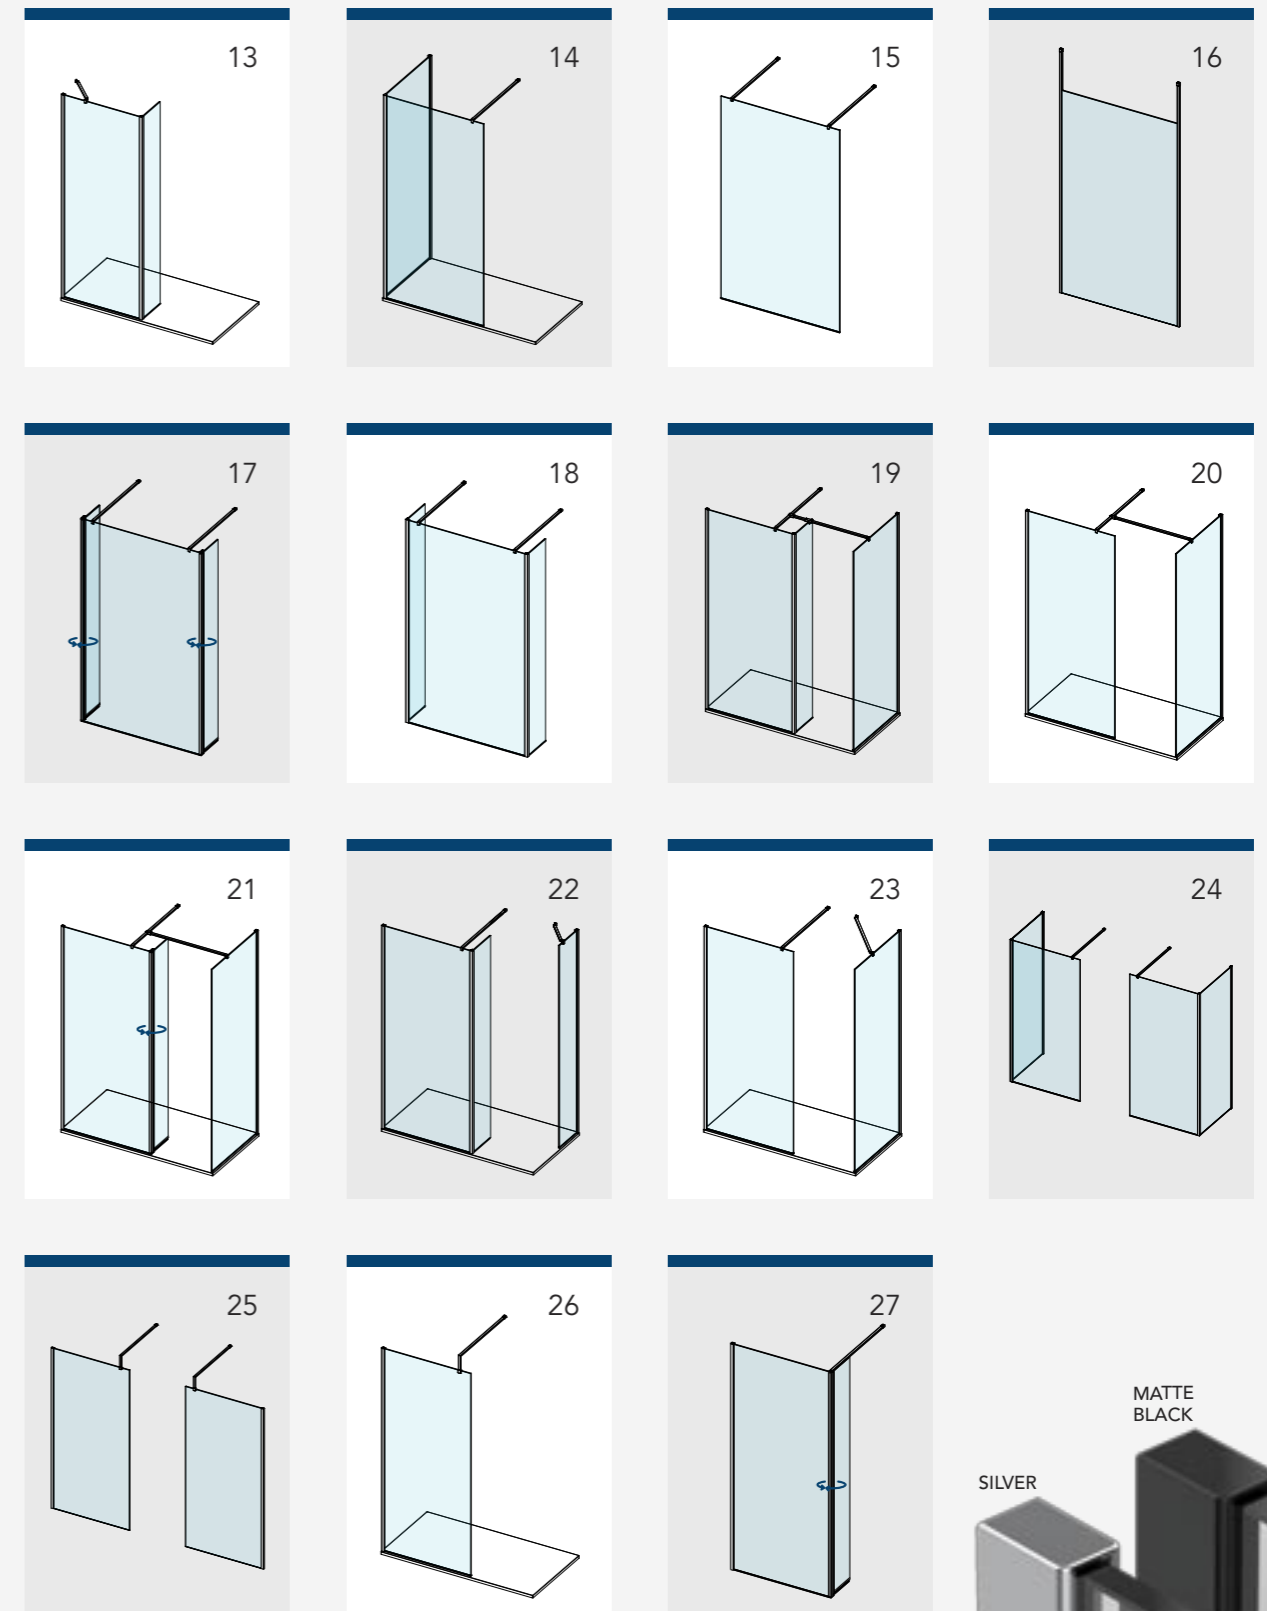

SILVER & MATTE BLACK CONFIGURATION GUIDE

With an almost infinite choice of wetroom configurations, AYO provides maximum flexibility as you personalise your dream shower space.

– Indicates Rotating Deflector Panel