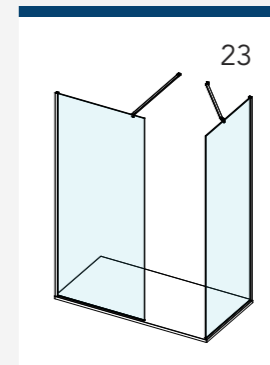

AYO® COLOUR CONFIGURATION GUIDE

Please note only configurations using 1200mm Straight Stabilising Bar, 650mm Angled Stabilising Bar, T Piece and Ultra Clear Corner Seal are possible in the premium colours;

- Brushed Brass (PVD)
- Matte Nickel (PVD)
- Polished Gold (PVD)
- Polished Stainless Steel
- White