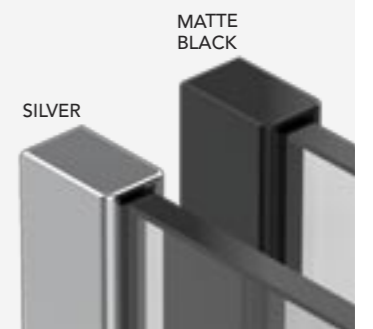

SILVER & MATTE BLACK CONFIGURATION GUIDE

With an almost infinite choice of wetroom configurations, AYO provides maximum flexibility as you personalise your dream shower space.

– Indicates Rotating Deflector Panel