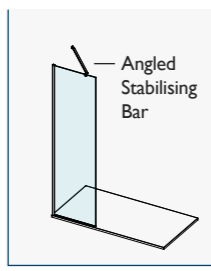

650mm Angled Stabilising Bar included with 450, 500 & 600mm COMPLETE wetroom kits.
1200mm Straight Stabilising Bar included with COMPLETE wetroom kits over 700mm.

ACCESSORIES

SIZE	CODE – BRUSHED BRASS	CODE – POLISHED GOLD
T-Piece	AYOTP-CBRB	AYOTP-CPG

For Hinge Rotating Deflector Panels -
Brushed Brass & Polished Gold, please see page 174.

AYO® 10MM COMPLETE WETROOM KITS CLEAR GLASS – POLISHED STAINLESS STEEL & MATTE NICKEL

For ease of ordering, we have created product codes for complete wetroom kits that cover the most popular wetroom configuration choices.

Each complete kit below includes a 10mm clear glass panel, a 15mm wall profile and a suitable stabilising bar solution.

10MM COMPLETE WETROOM KITS

SIZE	CODE – POLISHED S/STEEL	CODE – MATTE NICKEL
450mm	AYO10MWR45-SS	AYO10MWR45-CBRMN
500mm	AYO10MWR50-SS	AYO10MWR50-CBRMN
600mm	AYO10MWR60-SS	AYO10MWR60-CBRMN
700mm	AYO10MWR70-SS	AYO10MWR70-CBRMN
760mm	AYO10MWR76-SS	AYO10MWR76-CBRMN
800mm	AYO10MWR80-SS	AYO10MWR80-CBRMN
900mm	AYO10MWR90-SS	AYO10MWR90-CBRMN
1000mm	AYO10MWR100-SS	AYO10MWR100-CBRMN
1100mm	AYO10MWR110-SS	AYO10MWR110-CBRMN
1200mm	AYO10MWR120-SS	AYO10MWR120-CBRMN
1400mm	AYO10MWR140-SS	AYO10MWR140-CBRMN

650mm Angled Stabilising Bar included with 450, 500 & 600mm COMPLETE wetroom kits. 1200mm Straight Stabilising Bar included with COMPLETE wetroom kits over 700mm.

ACCESSORIES

SIZE	CODE – POLISHED S/STEEL	CODE – MATTE NICKEL
T-Piece	AYOTPS	AYOTP-CBRMN

For Hinge Rotating Deflector Panels -
Polished Stainless Steel & Matte Nickel, please see page 174.