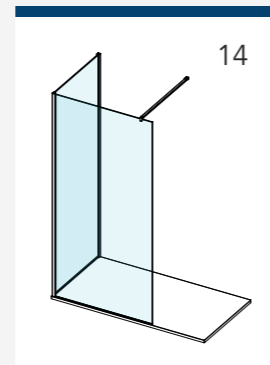

AYO® COLOUR CONFIGURATION GUIDE

Please note only configurations using 1200mm Straight Stabilising Bar, 650mm Angled Stabilising Bar, T Piece and Ultra Clear Corner Seal are possible in the premium colours;

- Brushed Brass (PVD)
- Matte Nickel (PVD)
- Polished Gold (PVD)
- Polished Stainless Steel
- White