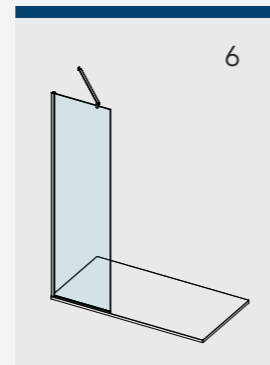

AYO® COLOUR CONFIGURATION GUIDE

Please note only configurations using 1200mm Straight Stabilising Bar, 650mm Angled Stabilising Bar, T Piece and Ultra Clear Corner Seal are possible in the premium colours;

- Brushed Brass (PVD)
- Matte Nickel (PVD)
- Polished Gold (PVD)
- Polished Stainless Steel
- White