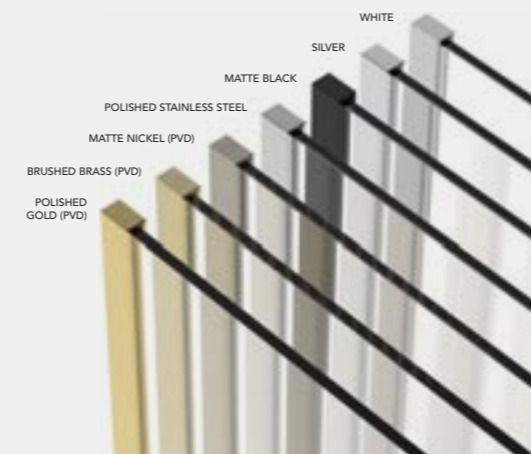

Please Note: Colour PVD Finishes only available on 1200mm straight or 650mm angled stabilising bars.