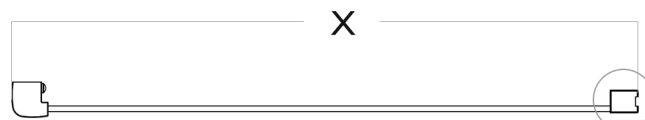

FRAMELESS SIDE PANEL

EN 14428:2015+A1:2018 (shower enclosures)

EN 12150-1:2013 (glass in building)

6mm Toughened Safety Glass

20mm Product Adjustment

1950mm Height

Patented Twist + Lock Adjustment

CLEANEASY Coating

Reversible

20 Year Guarantee Against Manufacturing Defects*

(MEASUREMENTS IN MM)

PROFILE

SPECIFICATIONS

PRODUCT SIZE	ADJUSTMENT X (min - max)	PRODUCT WEIGHT	PRODUCT CODE SILVER
700mm	670 - 690mm	23.00kg	STSP70SC
760mm	730 - 750mm	24.50kg	STSP76SC
800mm	770 - 790mm	26.00kg	STSP80SC
900mm	870 - 890mm	29.00kg	STSP90SC
1000mm	970 - 990mm	32.00kg	STSP100SC
1100mm	1070 - 1090mm	35.00kg	STSP110SC
1200mm	1170 - 1190mm	38.00kg	STSP120SC