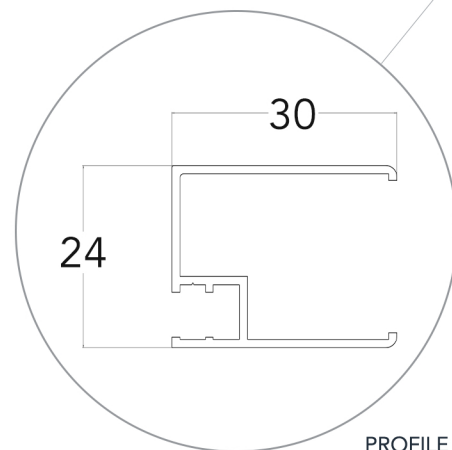

FRAMELESS SIDE PANEL

EN 14428:2015+A1:2018 (shower enclosures)

EN 12150-1:2013 (glass in building)

6mm Toughened Safety Glass

20mm Product Adjustment

1950mm Height

Patented Twist + Lock Adjustment

CLEANEASY Coating

Reversible

20 Year Guarantee Against Manufacturing Defects*

(MEASUREMENTS IN MM)

PROFILE

SPECIFICATIONS

PRODUCT SIZE	ADJUSTMENT X (min - max)	PRODUCT WEIGHT	PRODUCT CODE SILVER
700mm	670 - 690mm	23.00kg	STSP70SC
760mm	730 - 750mm	24.50kg	STSP76SC
800mm	770 - 790mm	26.00kg	STSP80SC
900mm	870 - 890mm	29.00kg	STSP90SC
1000mm	970 - 990mm	32.00kg	STSP100SC
1100mm	1070 - 1090mm	35.00kg	STSP110SC
1200mm	1170 - 1190mm	38.00kg	STSP120SC