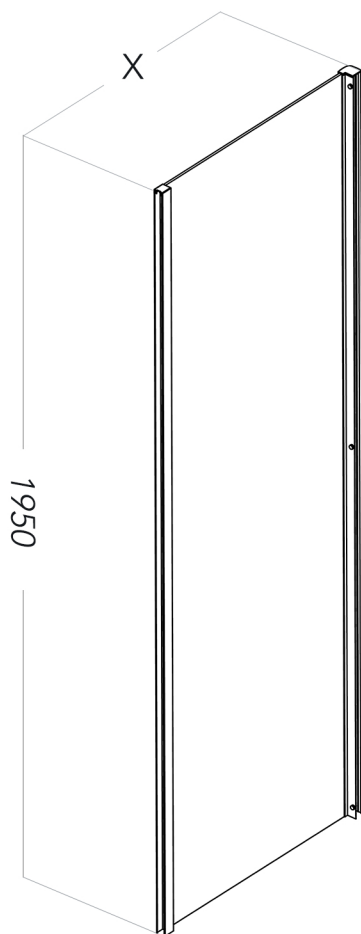

FRAMELESS SIDE PANEL

EN 14428:2015+A1:2018 (shower enclosures)

EN 12150-1:2013 (glass in building)

6mm Toughened Safety Glass

20mm Product Adjustment

1950mm Height

Patented Twist + Lock Adjustment

CLEANEASY Coating

Reversible

20 Year Guarantee Against Manufacturing Defects*

(MEASUREMENTS IN MM)

PROFILE

SPECIFICATIONS

PRODUCT SIZE	ADJUSTMENT X (min - max)	PRODUCT WEIGHT	PRODUCT CODE SILVER
700mm	670 - 690mm	23.00kg	STSP70SC
760mm	730 - 750mm	24.50kg	STSP76SC
800mm	770 - 790mm	26.00kg	STSP80SC
900mm	870 - 890mm	29.00kg	STSP90SC
1000mm	970 - 990mm	32.00kg	STSP100SC
1100mm	1070 - 1090mm	35.00kg	STSP110SC
1200mm	1170 - 1190mm	38.00kg	STSP120SC