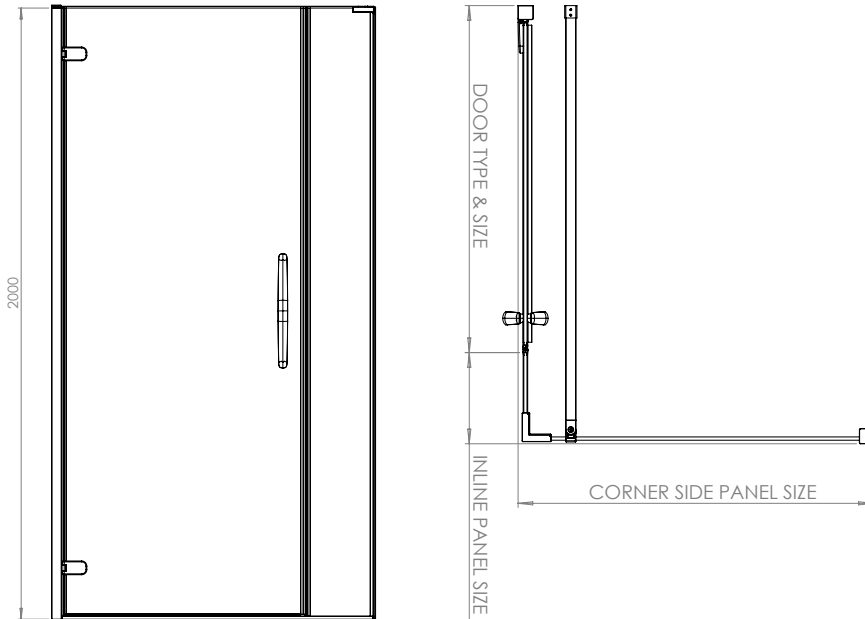

## ULTRA FRAMELESS CORNER SIDE PANEL

### STEP 1 - SELECT ULTRA FRAMELESS CORNER SIDE PANEL

PRODUCT DESCRIPTION	ADJUSTMENT	CODE
Ultra Frameless Corner Side Panel 700mm	660 - 680mm	OROCSP70SC
Ultra Frameless Corner Side Panel 760mm	720 - 740mm	OROCSP76SC
Ultra Frameless Corner Side Panel 800mm	760 - 780mm	OROCSP80SC
Ultra Frameless Corner Side Panel 900mm	860 - 880mm	OROCSP90SC
Ultra Frameless Corner Side Panel 1000mm	960 - 880mm	OROCSP100SC

**DOOR SIZE PLUS CORNER INLINE PANEL SIZE WILL  
TOTAL TO THE WIDTH OF YOUR SHOWER TRAY.**