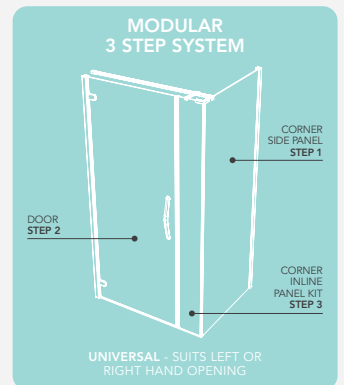

CREATING
PERFECT
HARMONY